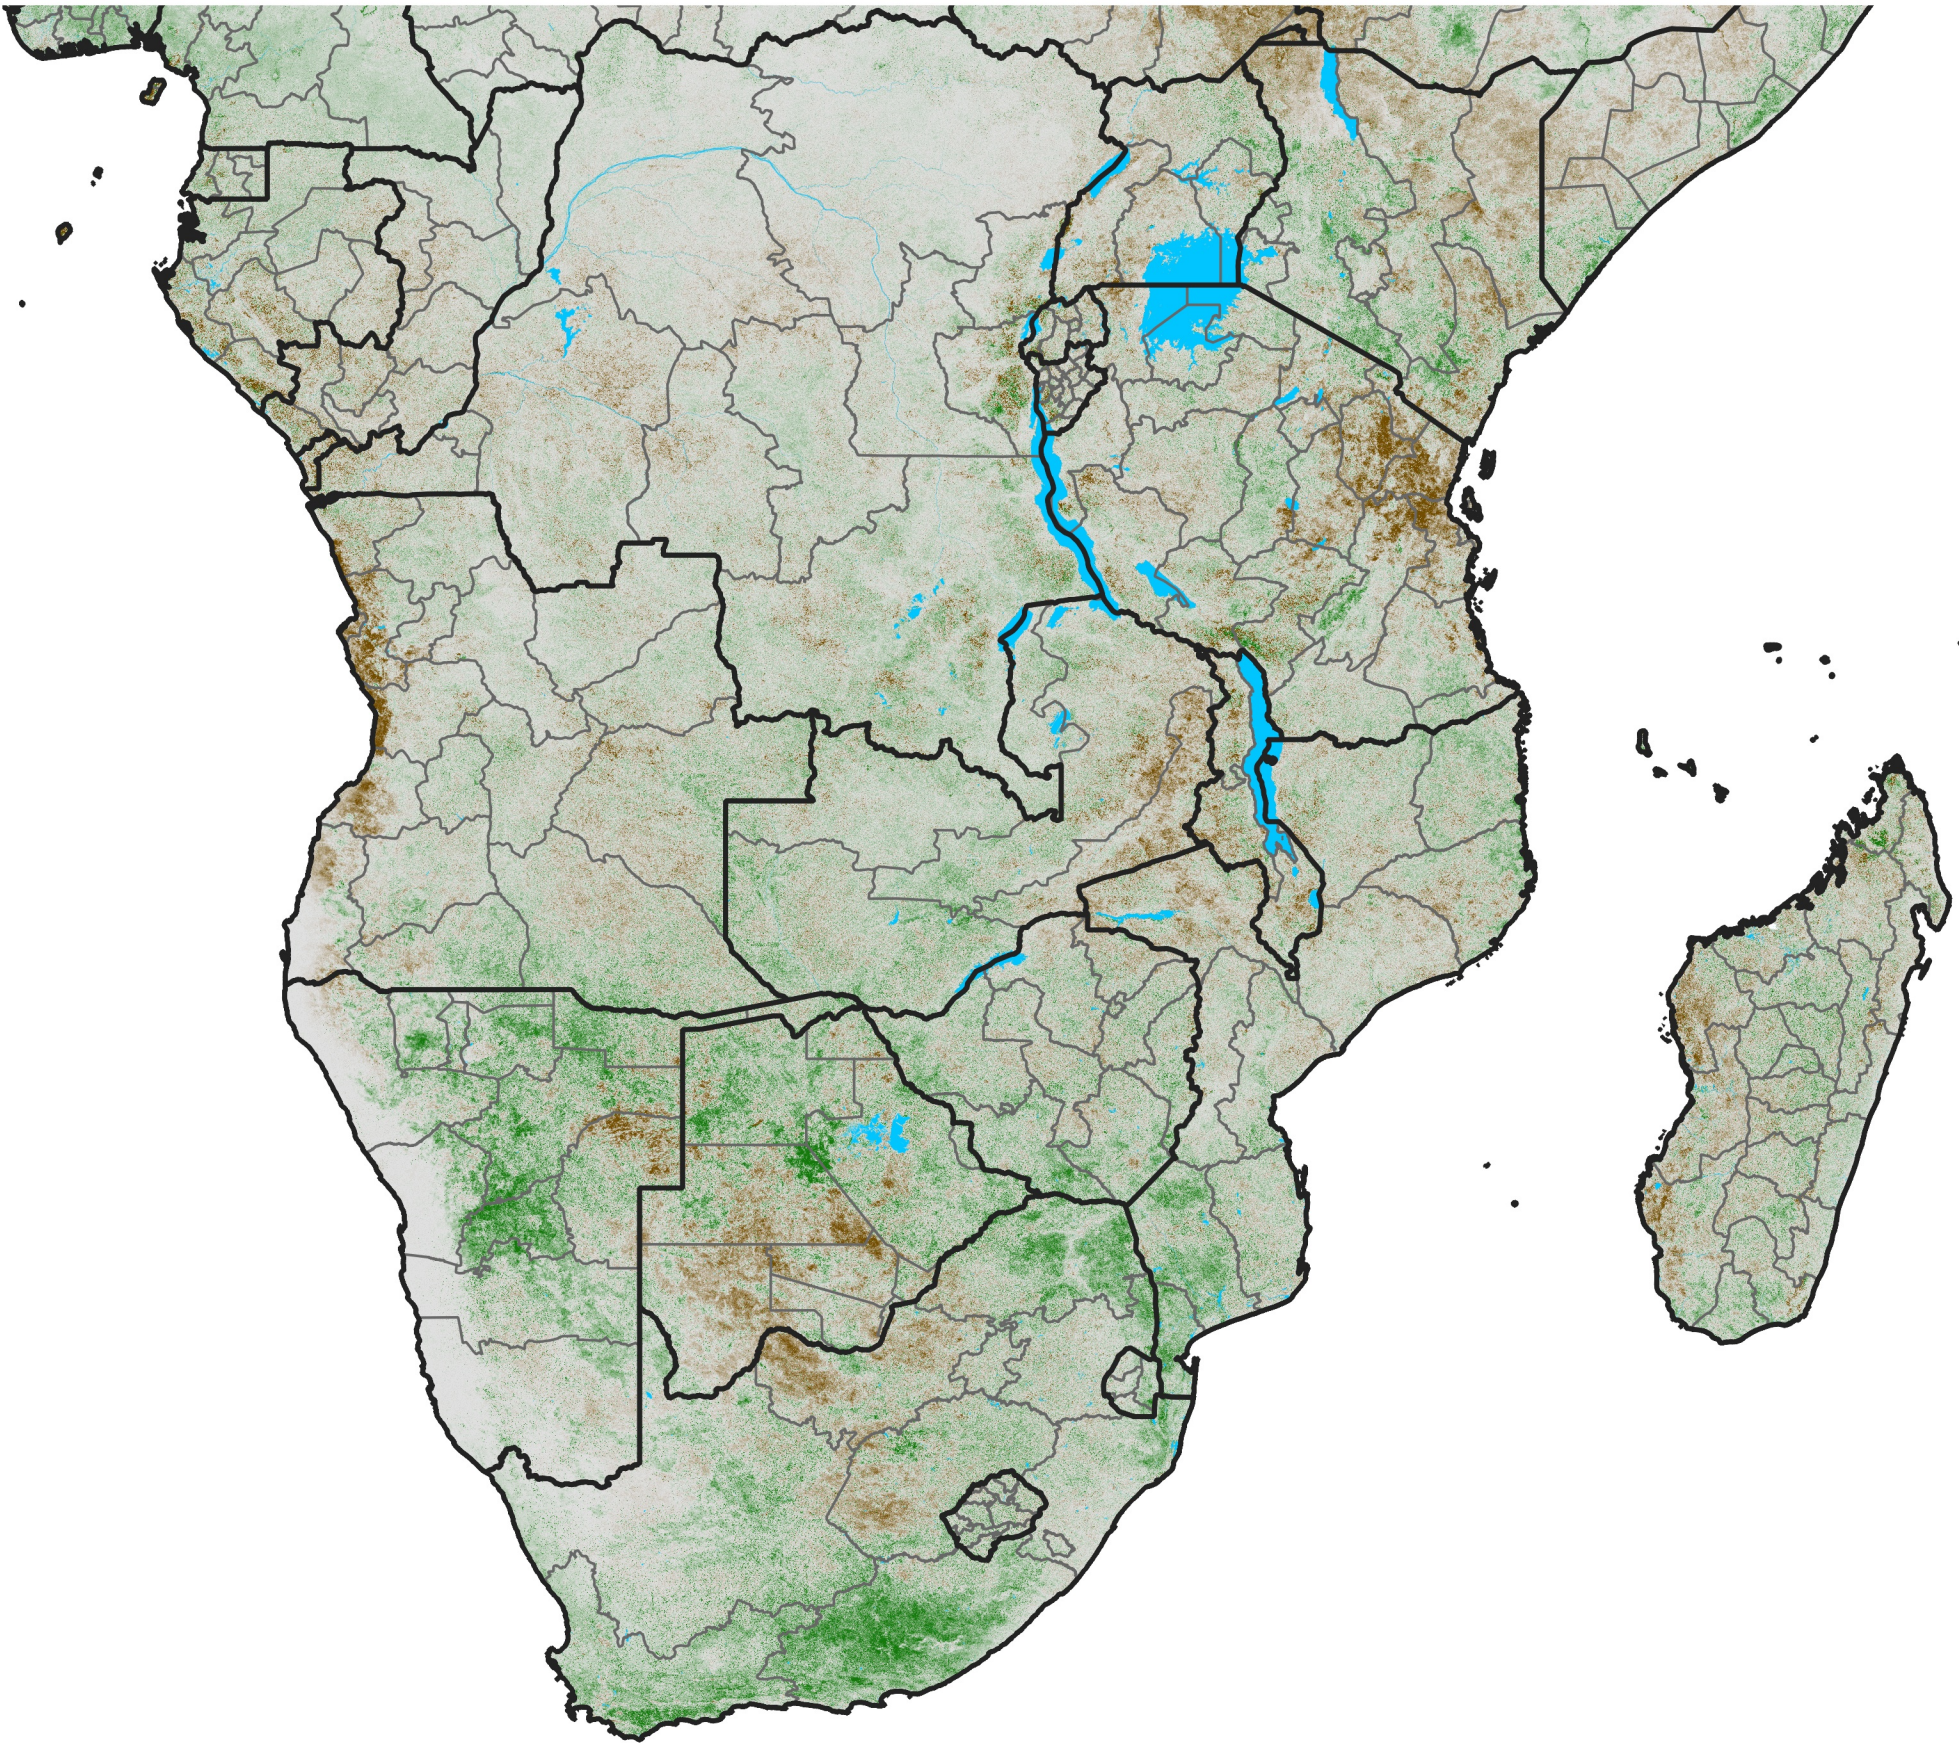

Southern Africa

NDVI Anomaly

2014 minus Mean (2012 - 2021)

Period 03 / Jan 06 - 15, 2014

NDVI Anomaly

<math>< -0.3</math> -0.2 -0.1 -0.05 0.05 0.1 0.2 > 0.3

Negative

No Difference