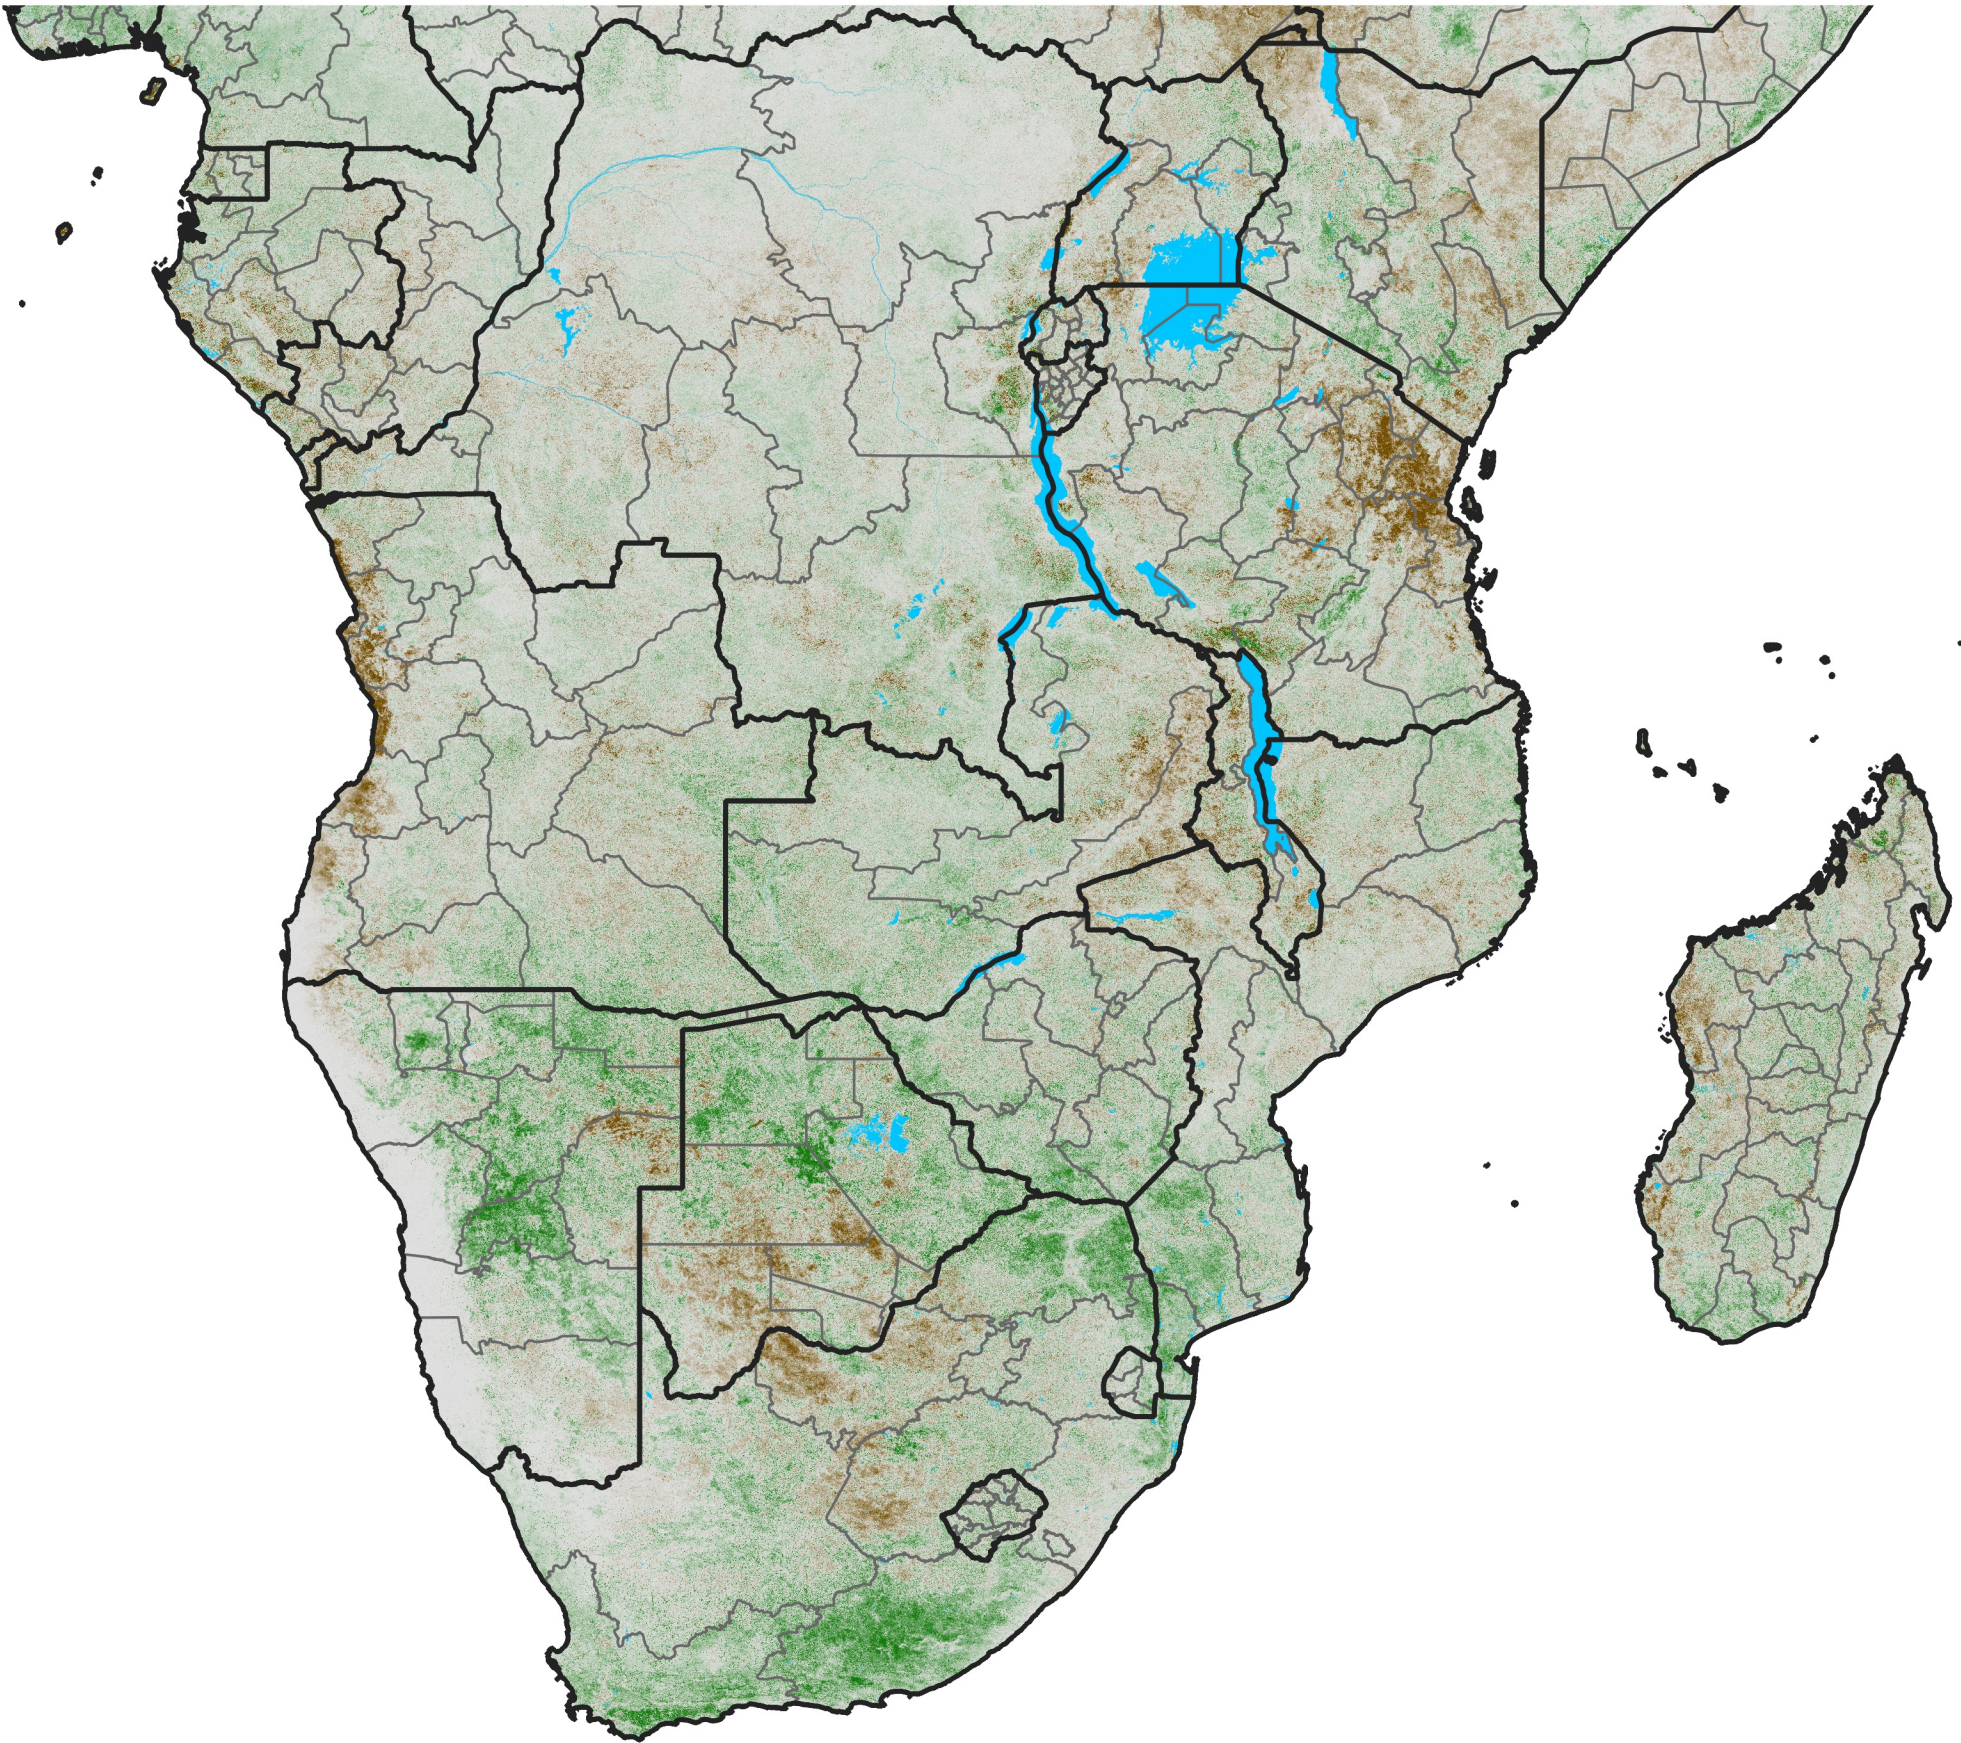

# Southern Africa

## NDVI Anomaly

2014 minus Mean (2012 - 2021)

Period 04 / Jan 11 - 20, 2014

### NDVI Anomaly

< -0.3   -0.2   -0.1   -0.05   0.05   0.1   0.2   >0.3

Negative

No Difference

Positive