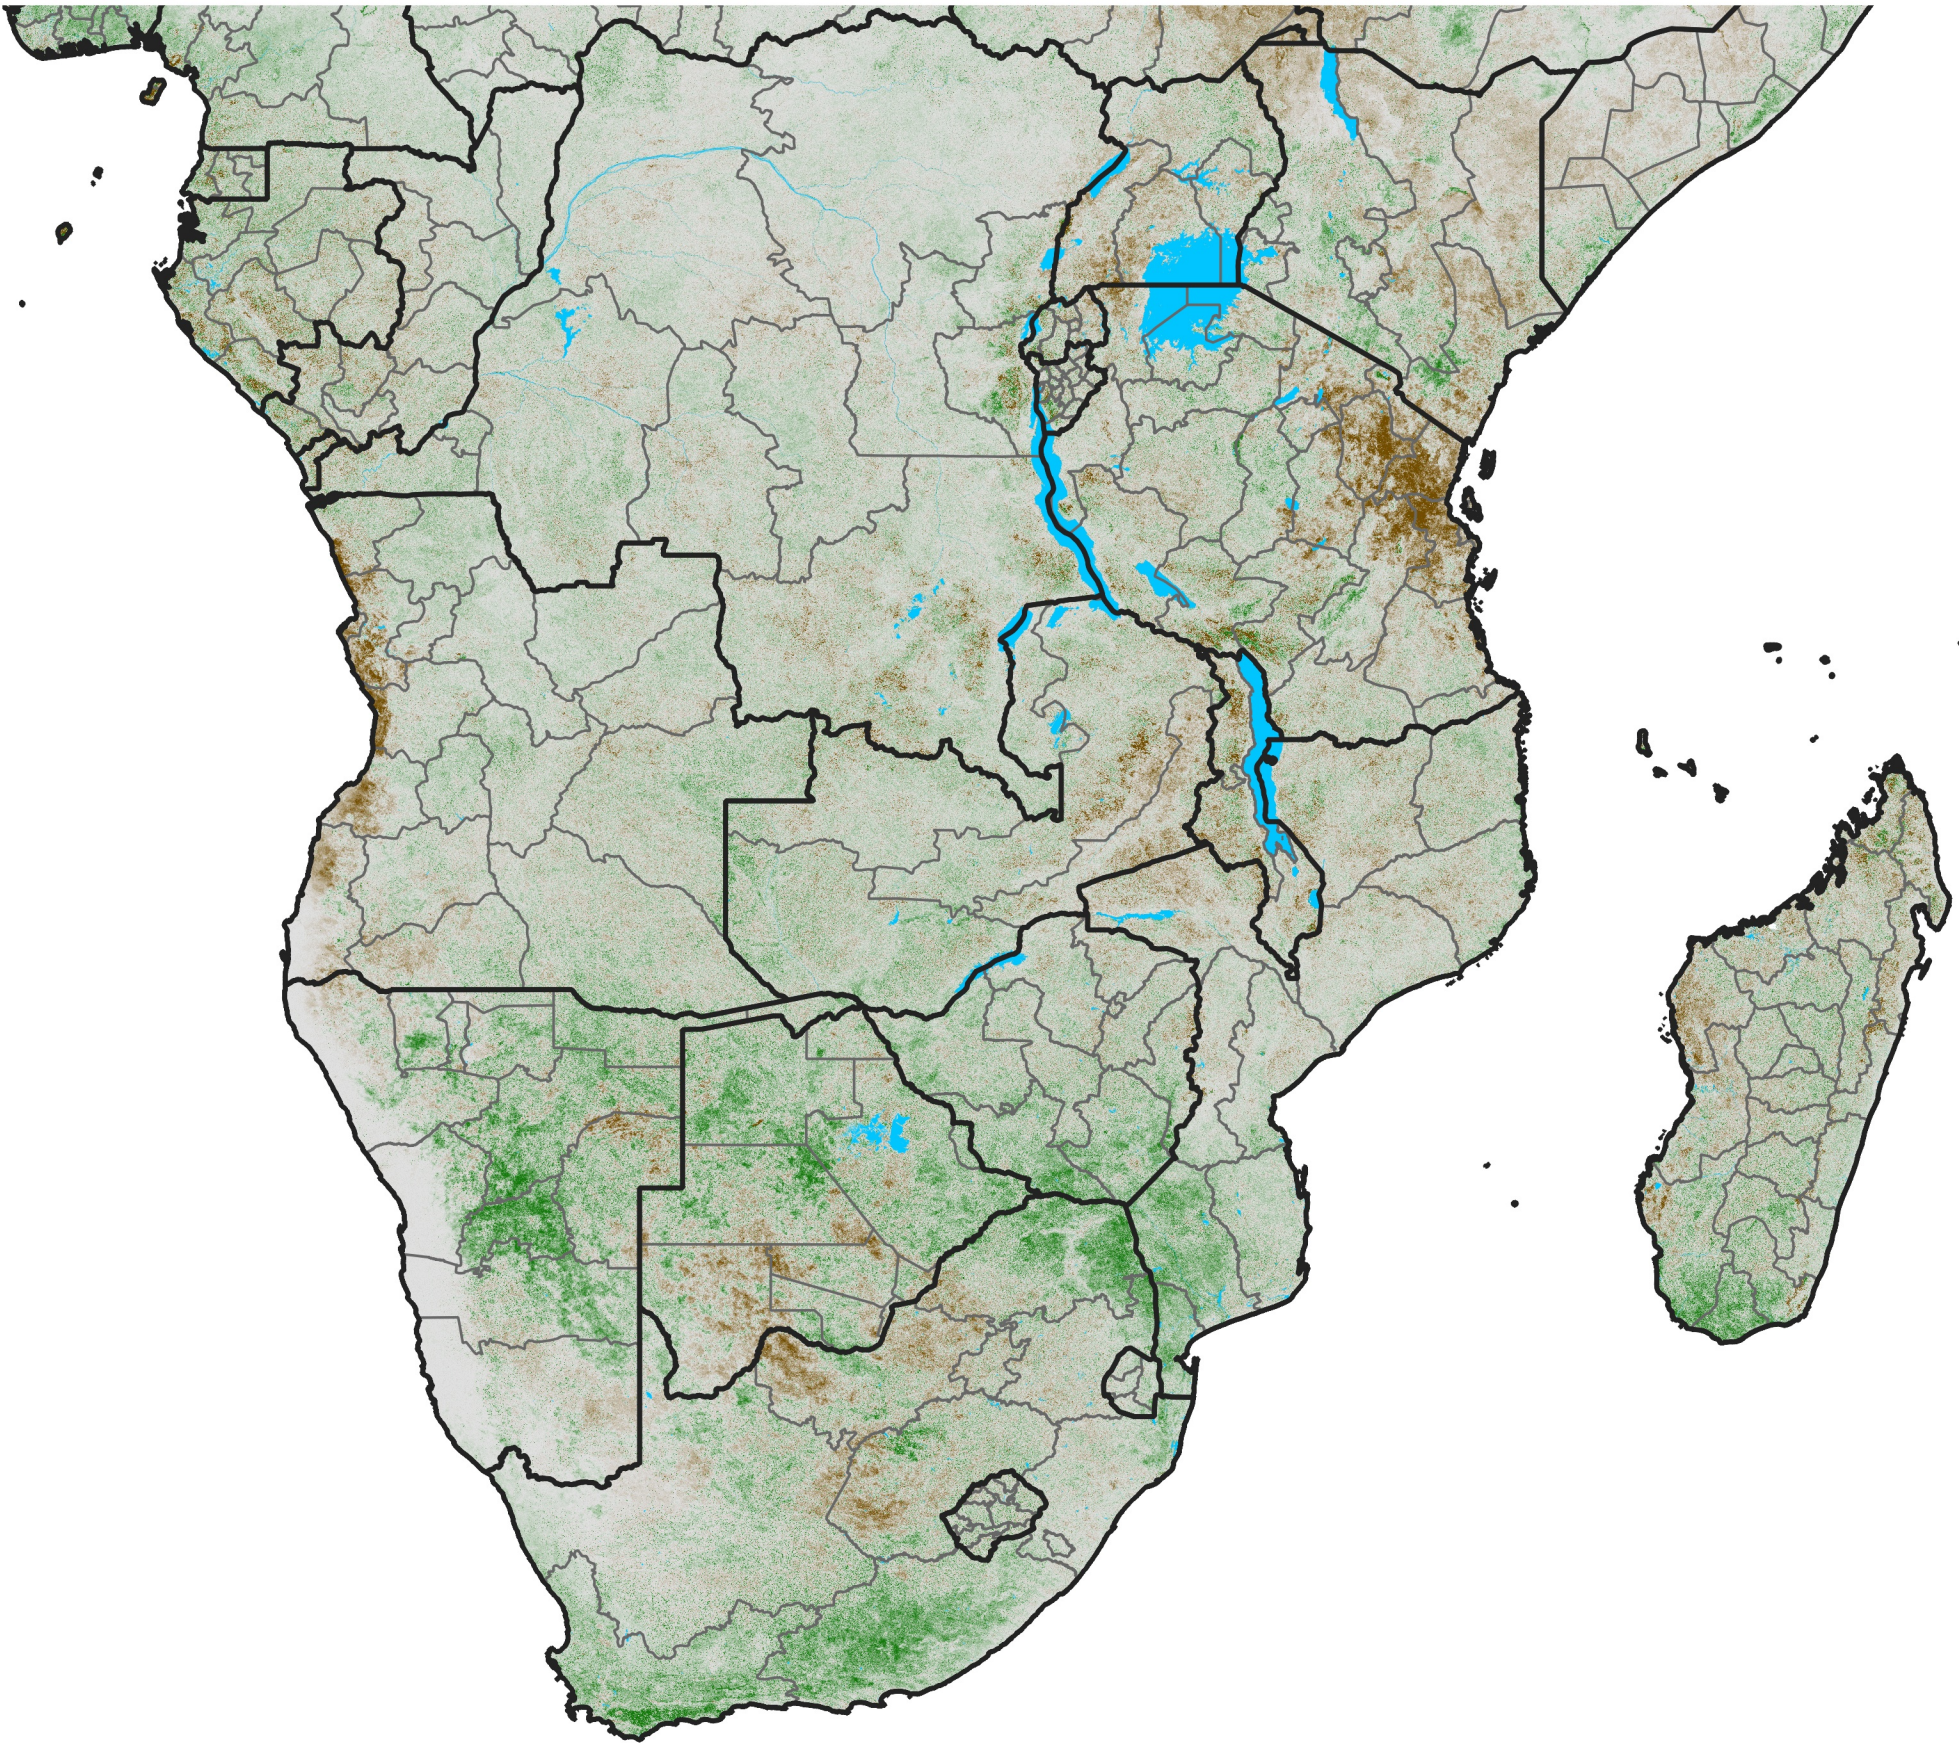

Southern Africa

NDVI Anomaly

2014 minus Mean (2012 - 2021)

Period 06 / Jan 21 - 31, 2014

NDVI Anomaly

< -0.3 -0.2 -0.1 -0.05 0.05 0.1 0.2 > 0.3

Negative

No Difference