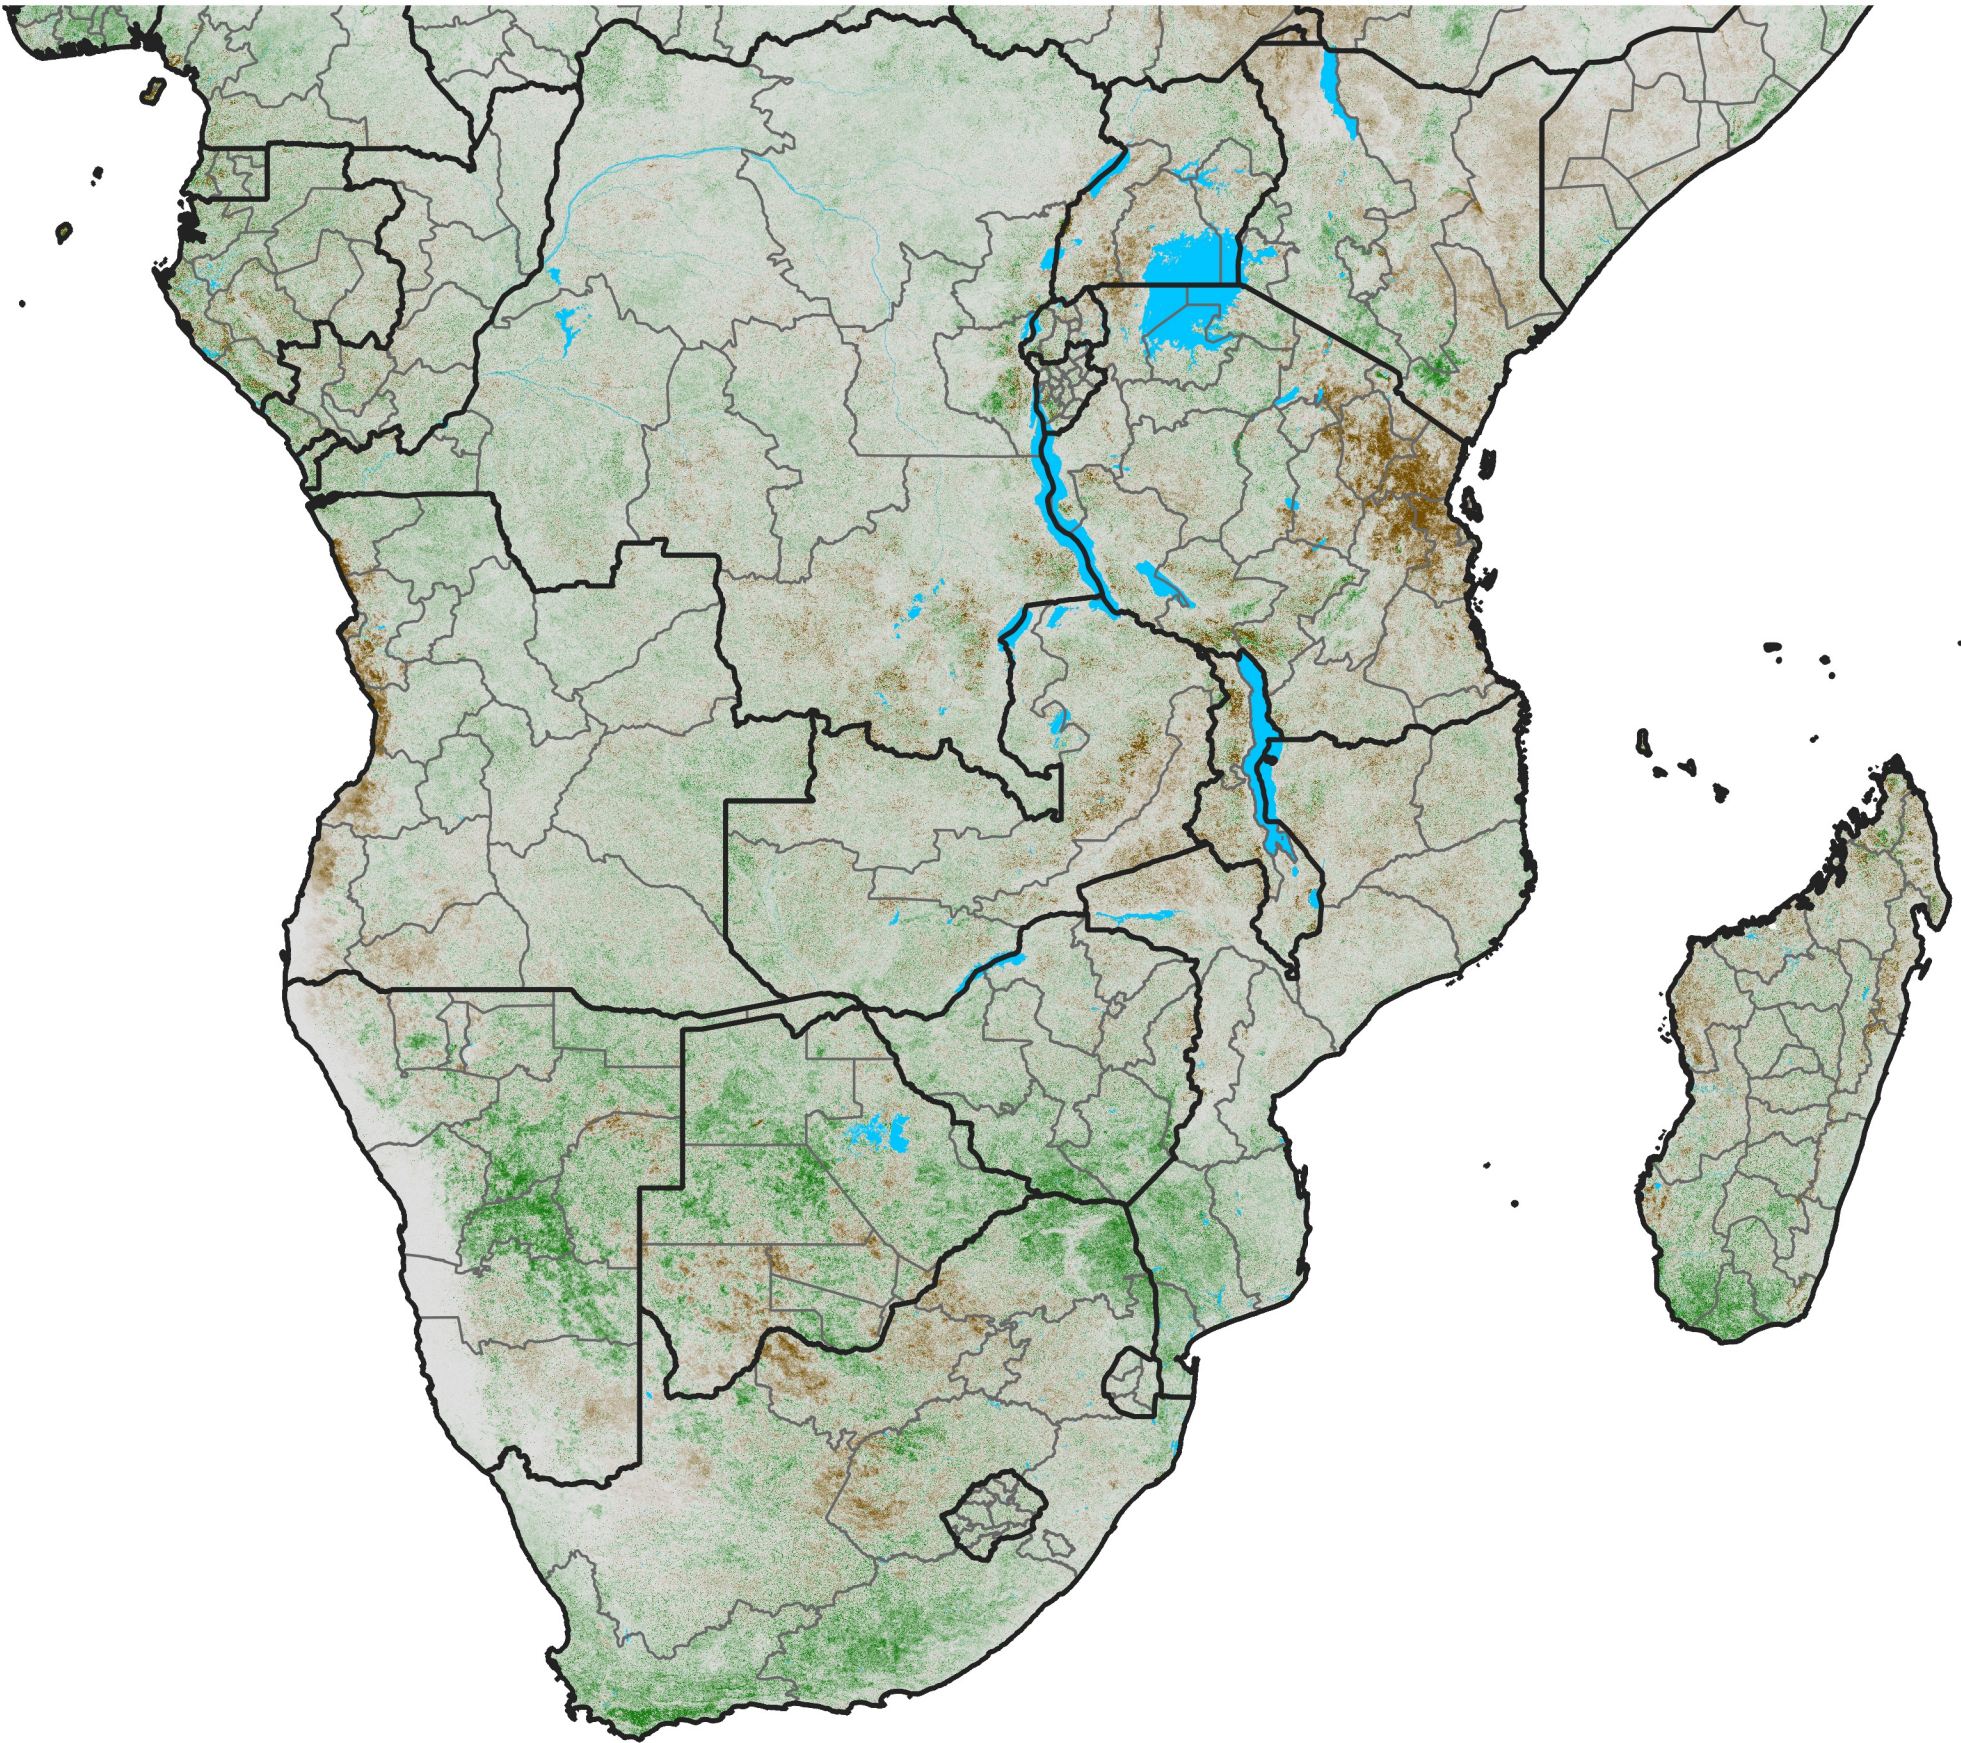

Southern Africa

NDVI Anomaly

2014 minus Mean (2012 - 2021)

Period 07 / Jan 26 - Feb 05, 2014

NDVI Anomaly

<math>< -0.3</math> -0.2 -0.1 -0.05 0.05 0.1 0.2 > 0.3

Negative

No Difference