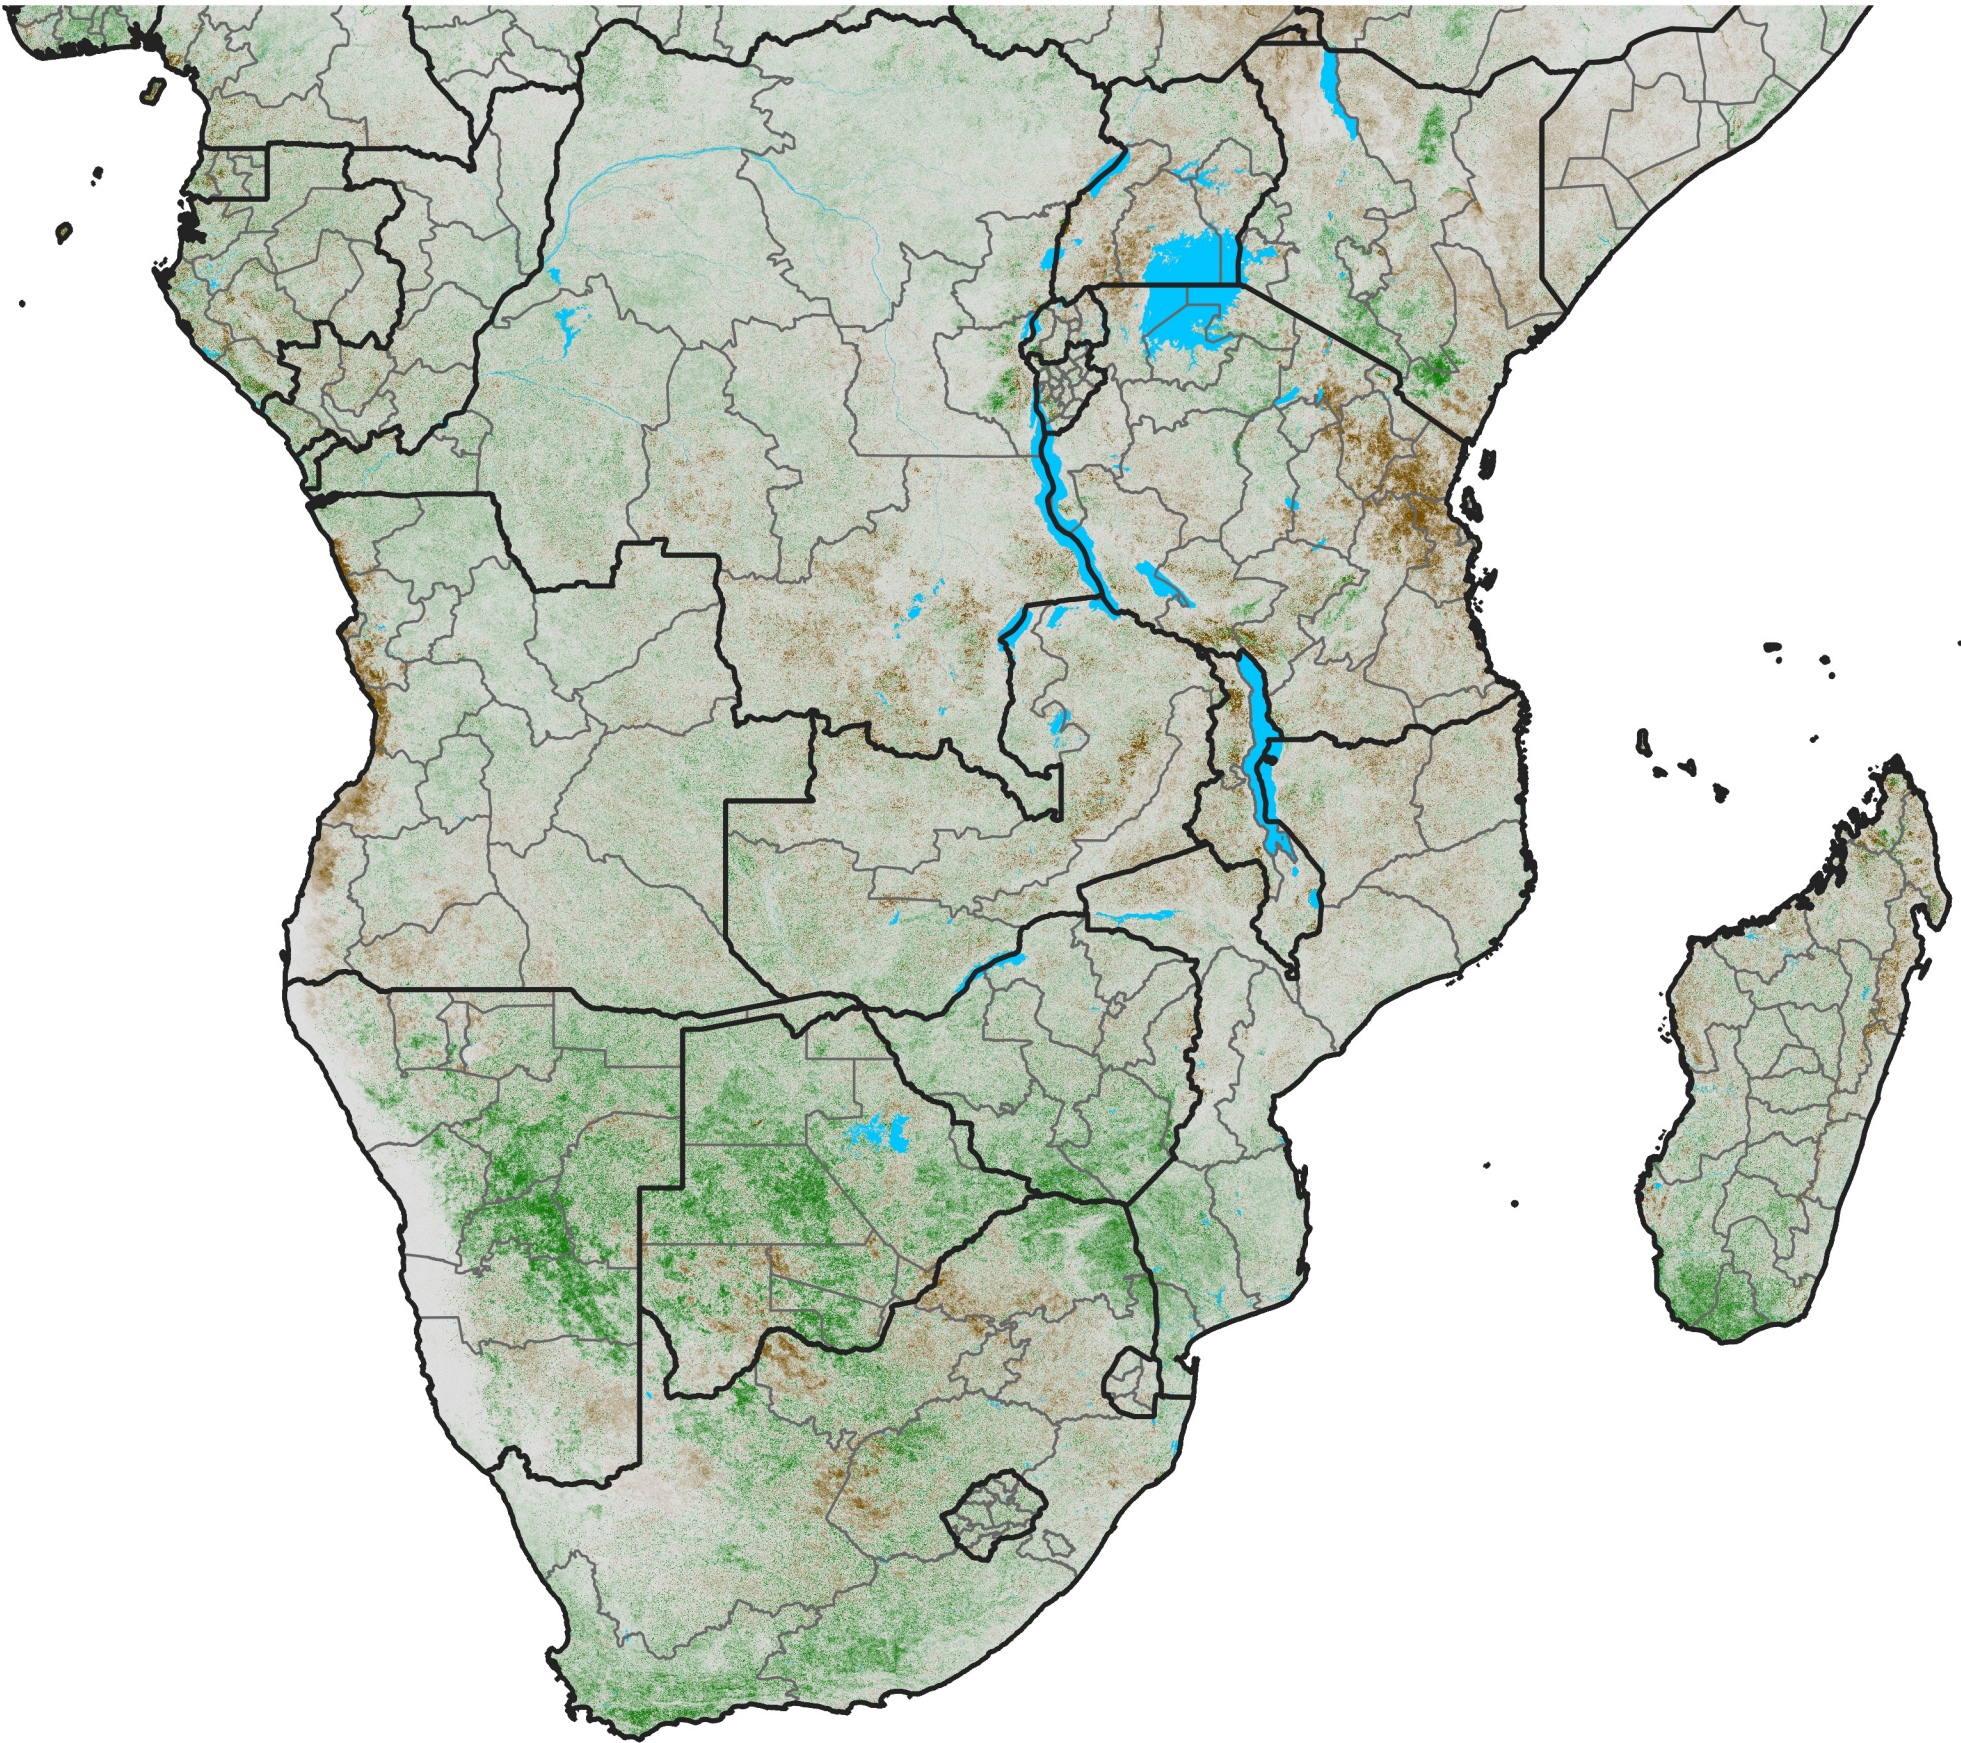

Southern Africa

NDVI Anomaly

2014 minus Mean (2012 - 2021)

Period 09 / Feb 06 - 15, 2014

NDVI Anomaly

< -0.3 -0.2 -0.1 -0.05 0.05 0.1 0.2 >0.3

Negative

No Difference