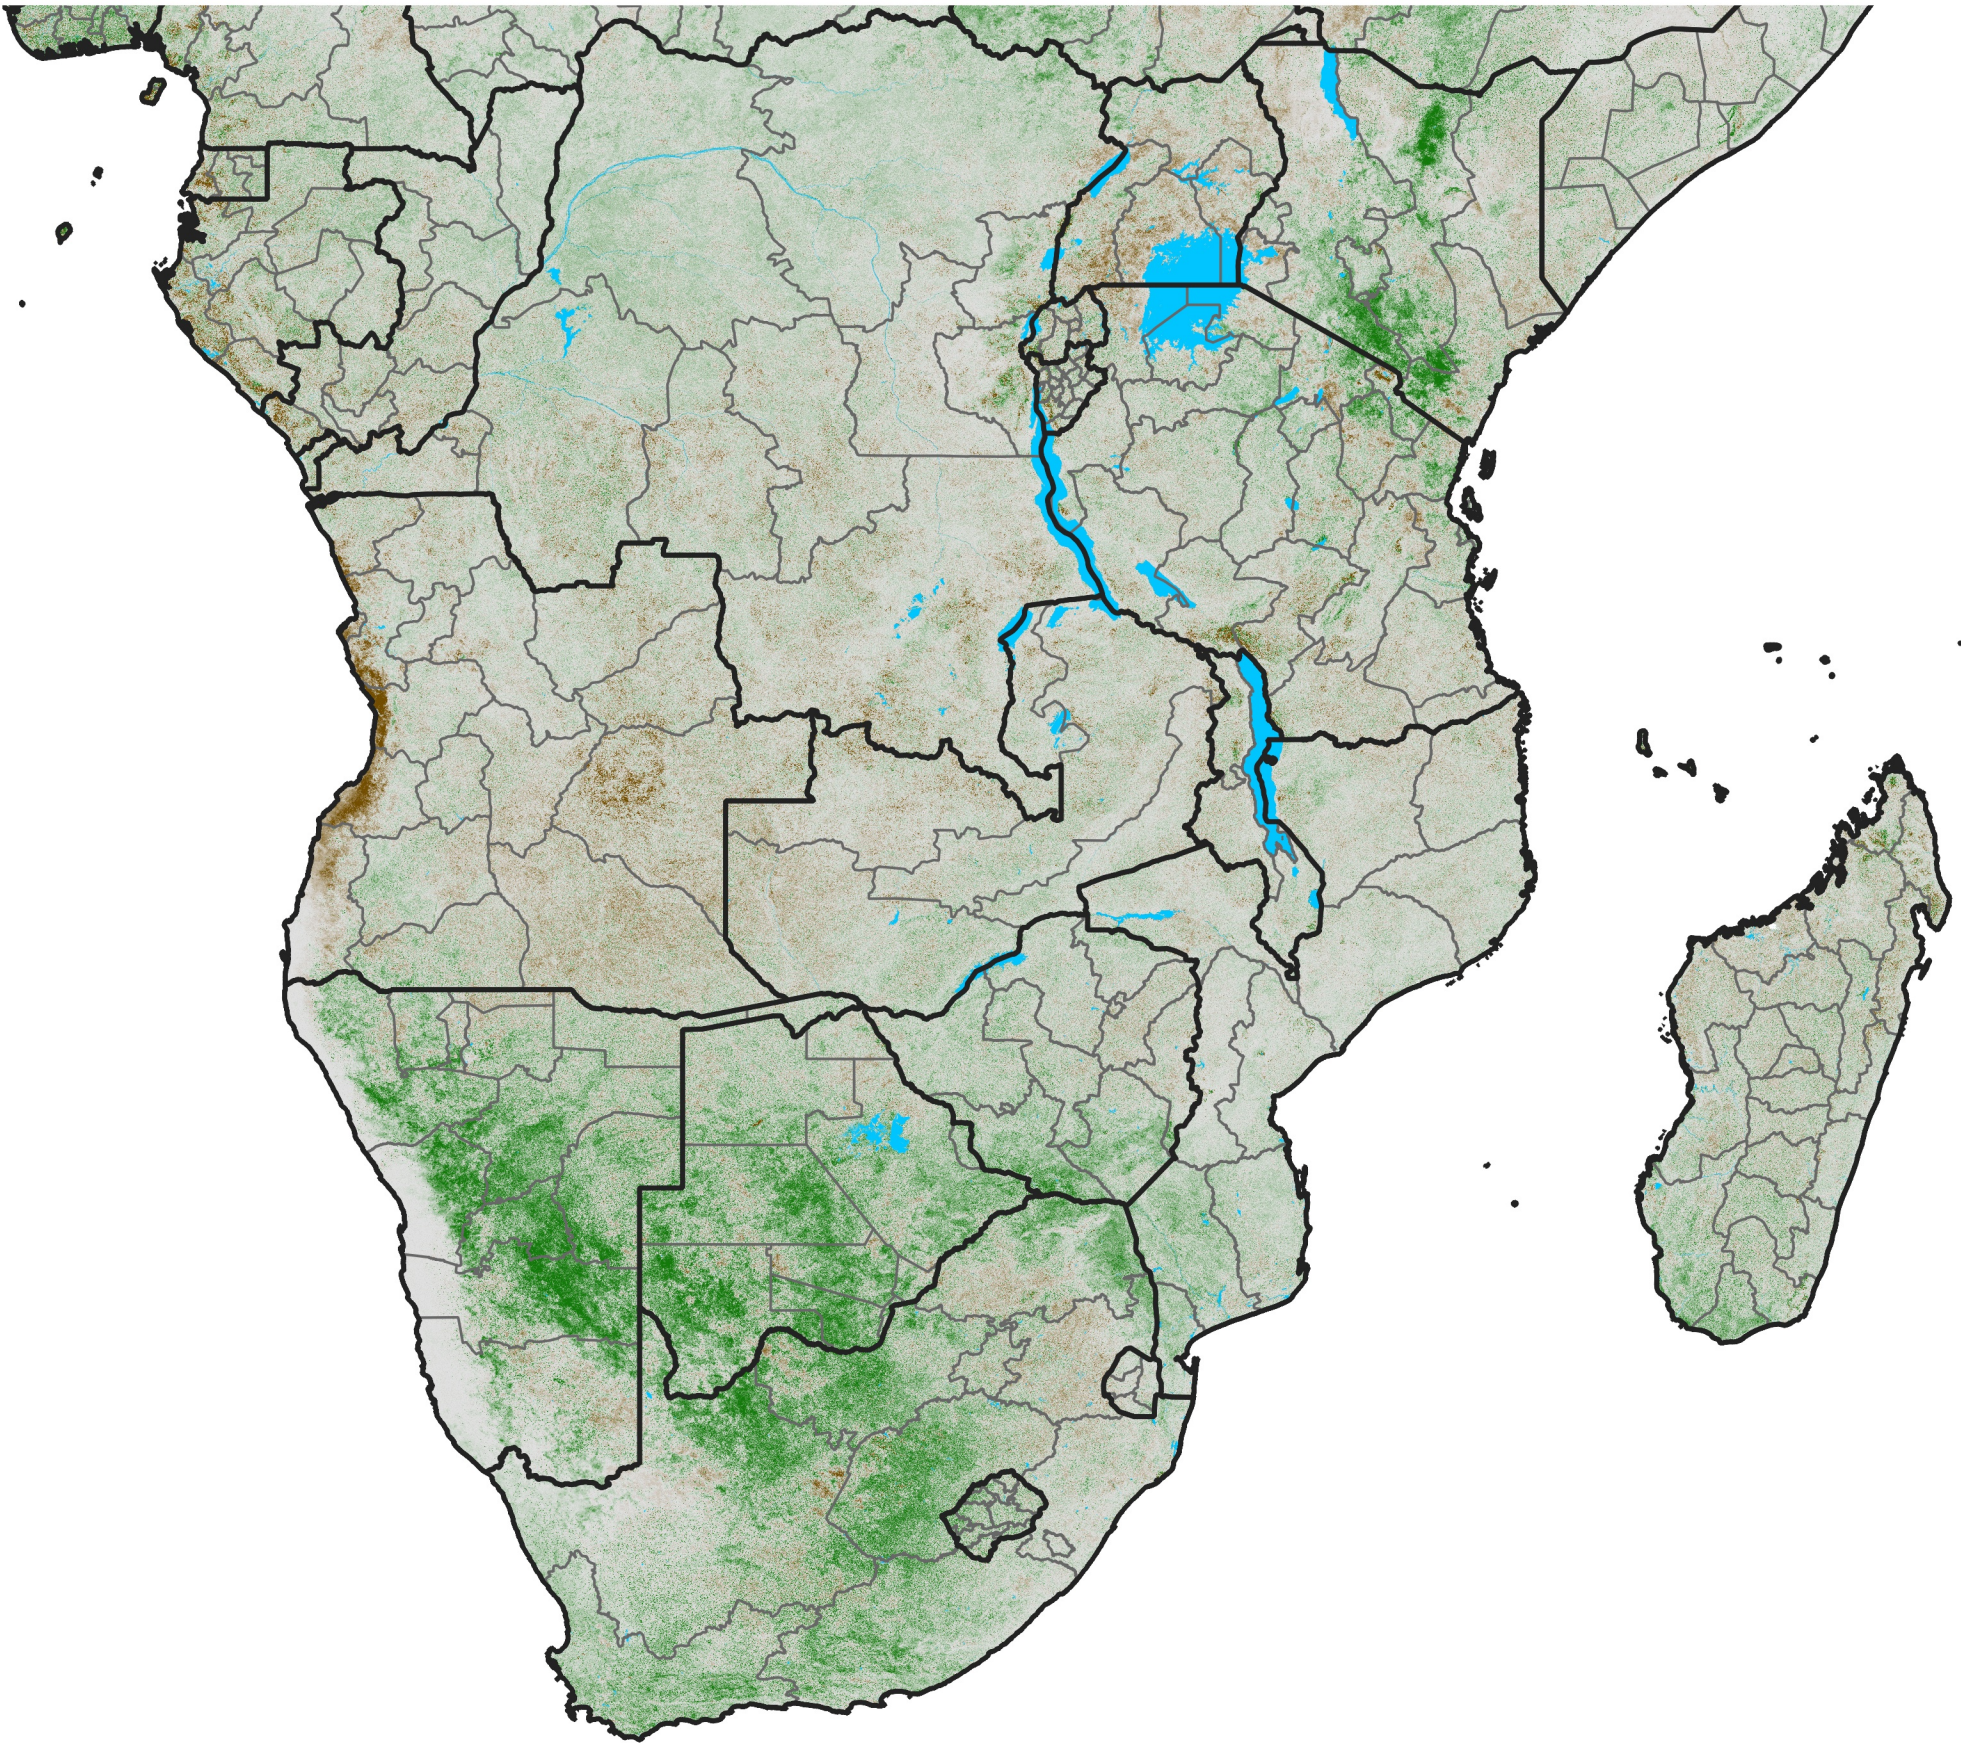

# Southern Africa

## NDVI Anomaly

2014 minus Mean (2012 - 2021)

Period 15 / Mar 06 - 15, 2014

### NDVI Anomaly

< -0.3   -0.2   -0.1   -0.05   0.05   0.1   0.2   >0.3

Negative

No Difference

Positive