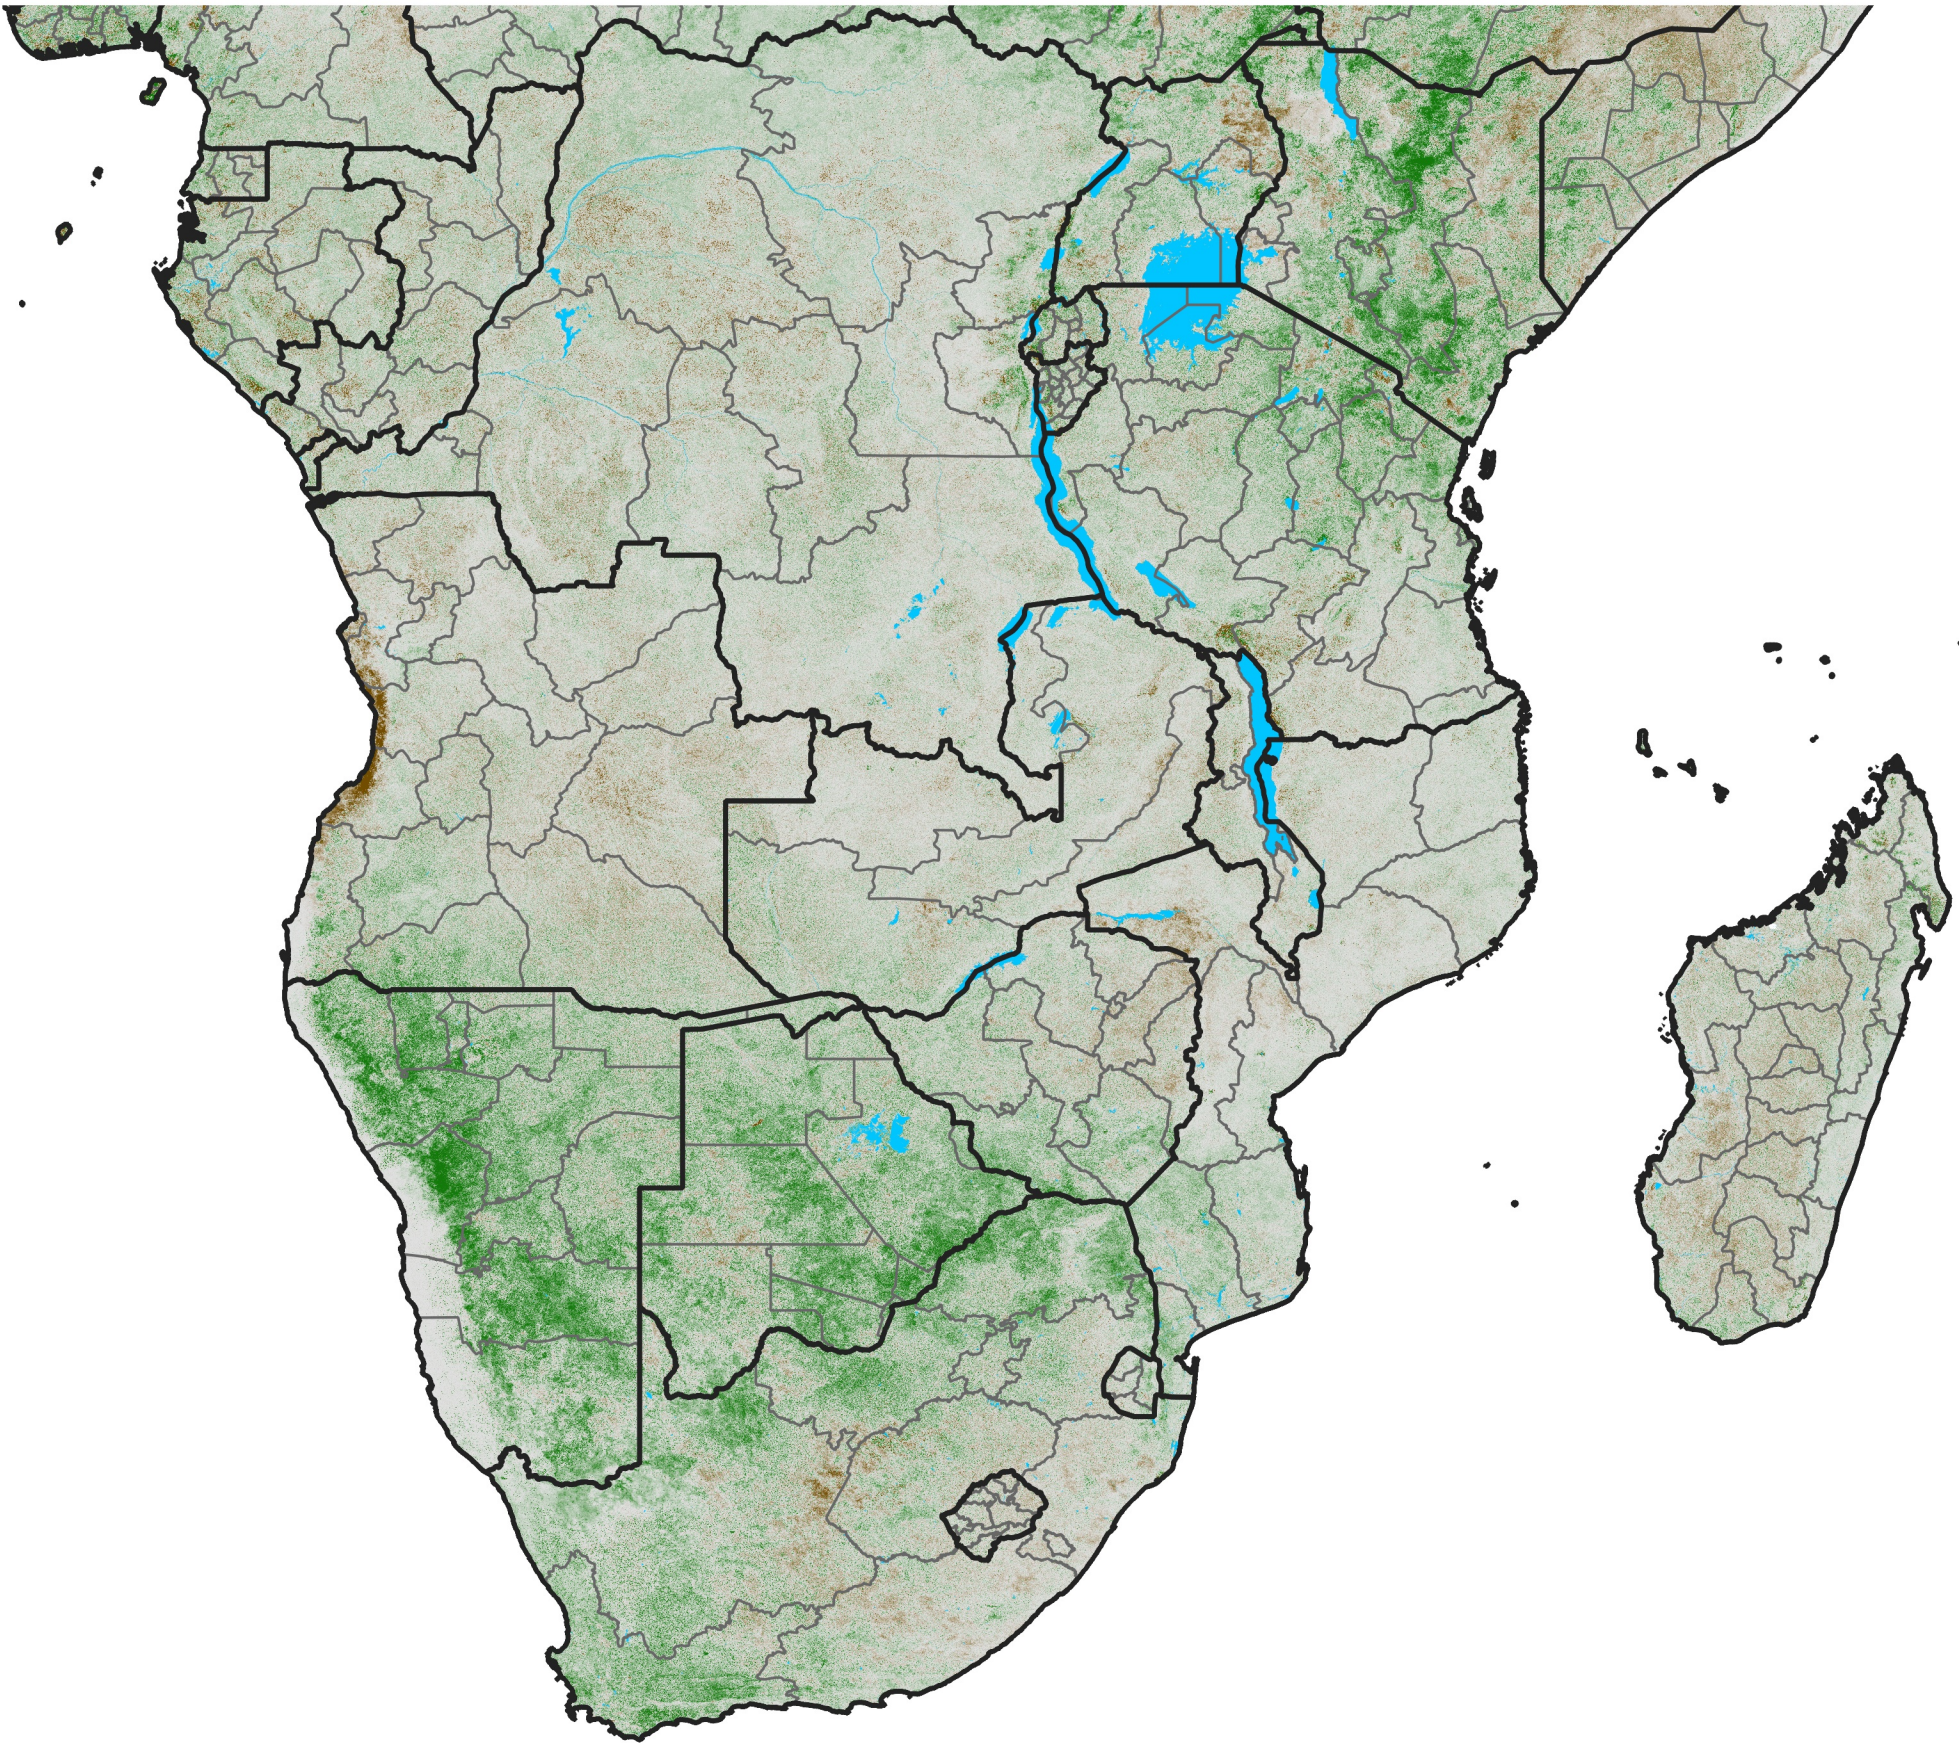

Southern Africa

NDVI Anomaly

2014 minus Mean (2012 - 2021)

Period 21 / Apr 06 - 15, 2014

NDVI Anomaly

< -0.3 -0.2 -0.1 -0.05 0.05 0.1 0.2 >0.3

Negative

No Difference