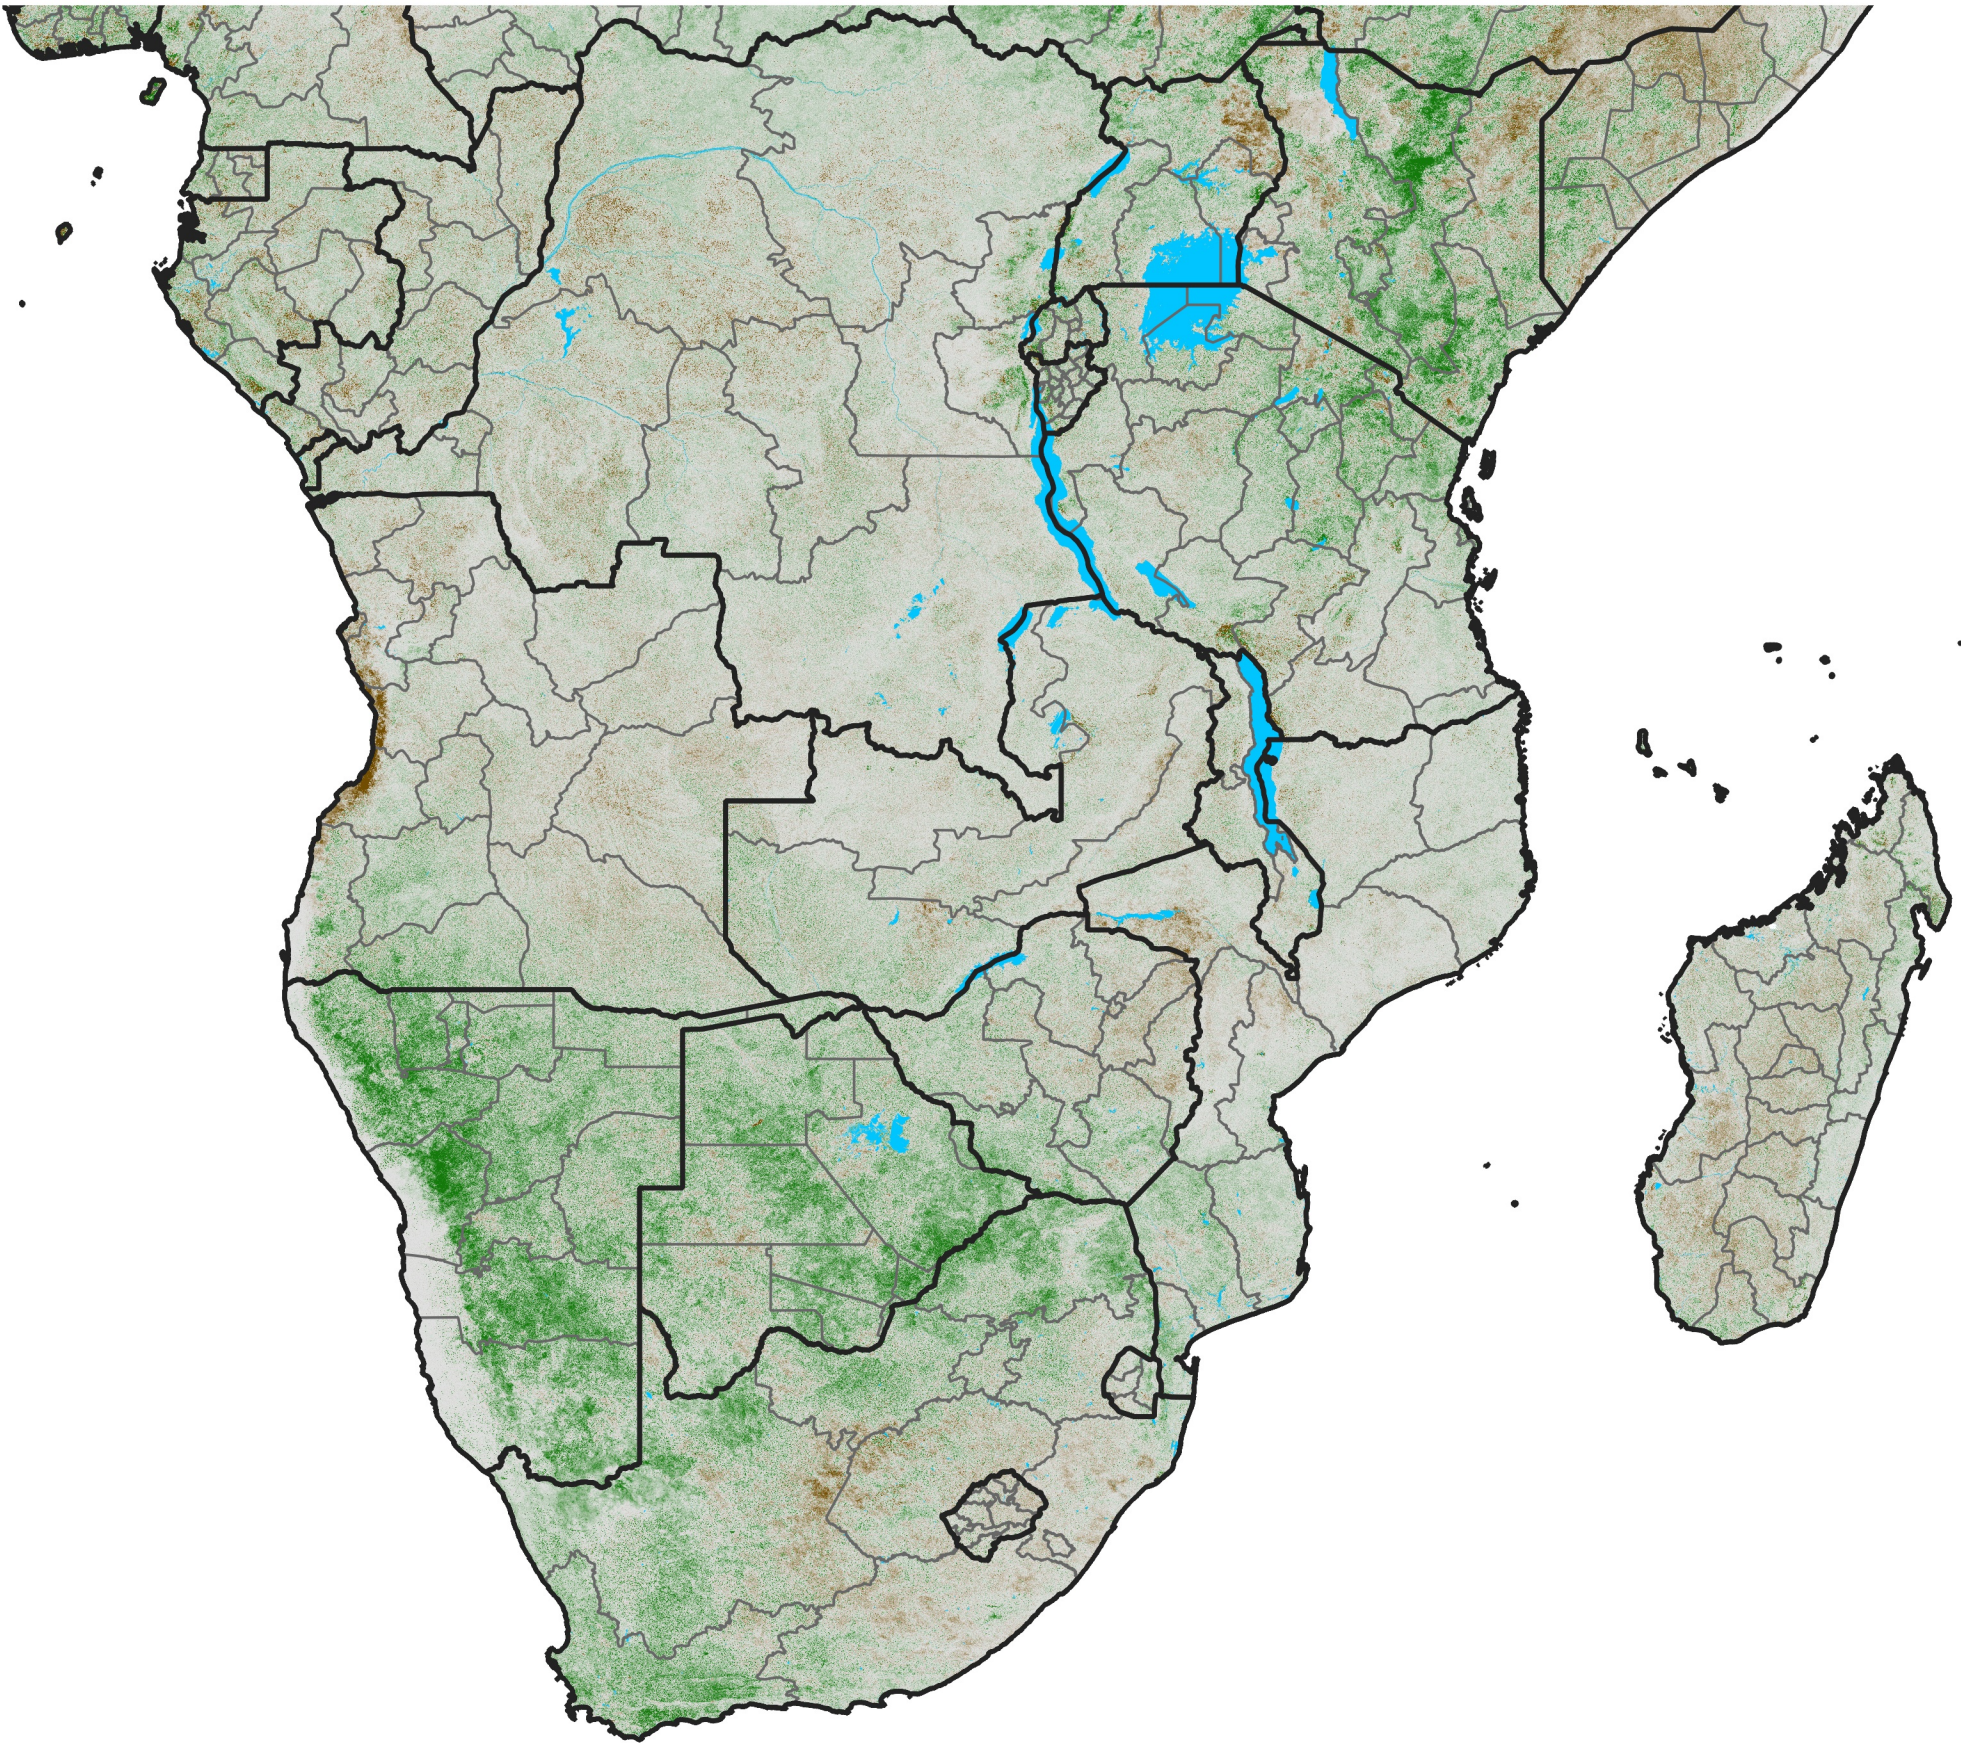

# Southern Africa

## NDVI Anomaly

2014 minus Mean (2012 - 2021)

Period 22 / Apr 11 - 20, 2014

### NDVI Anomaly

< -0.3   -0.2   -0.1   -0.05   0.05   0.1   0.2   >0.3

Negative

No Difference

Positive