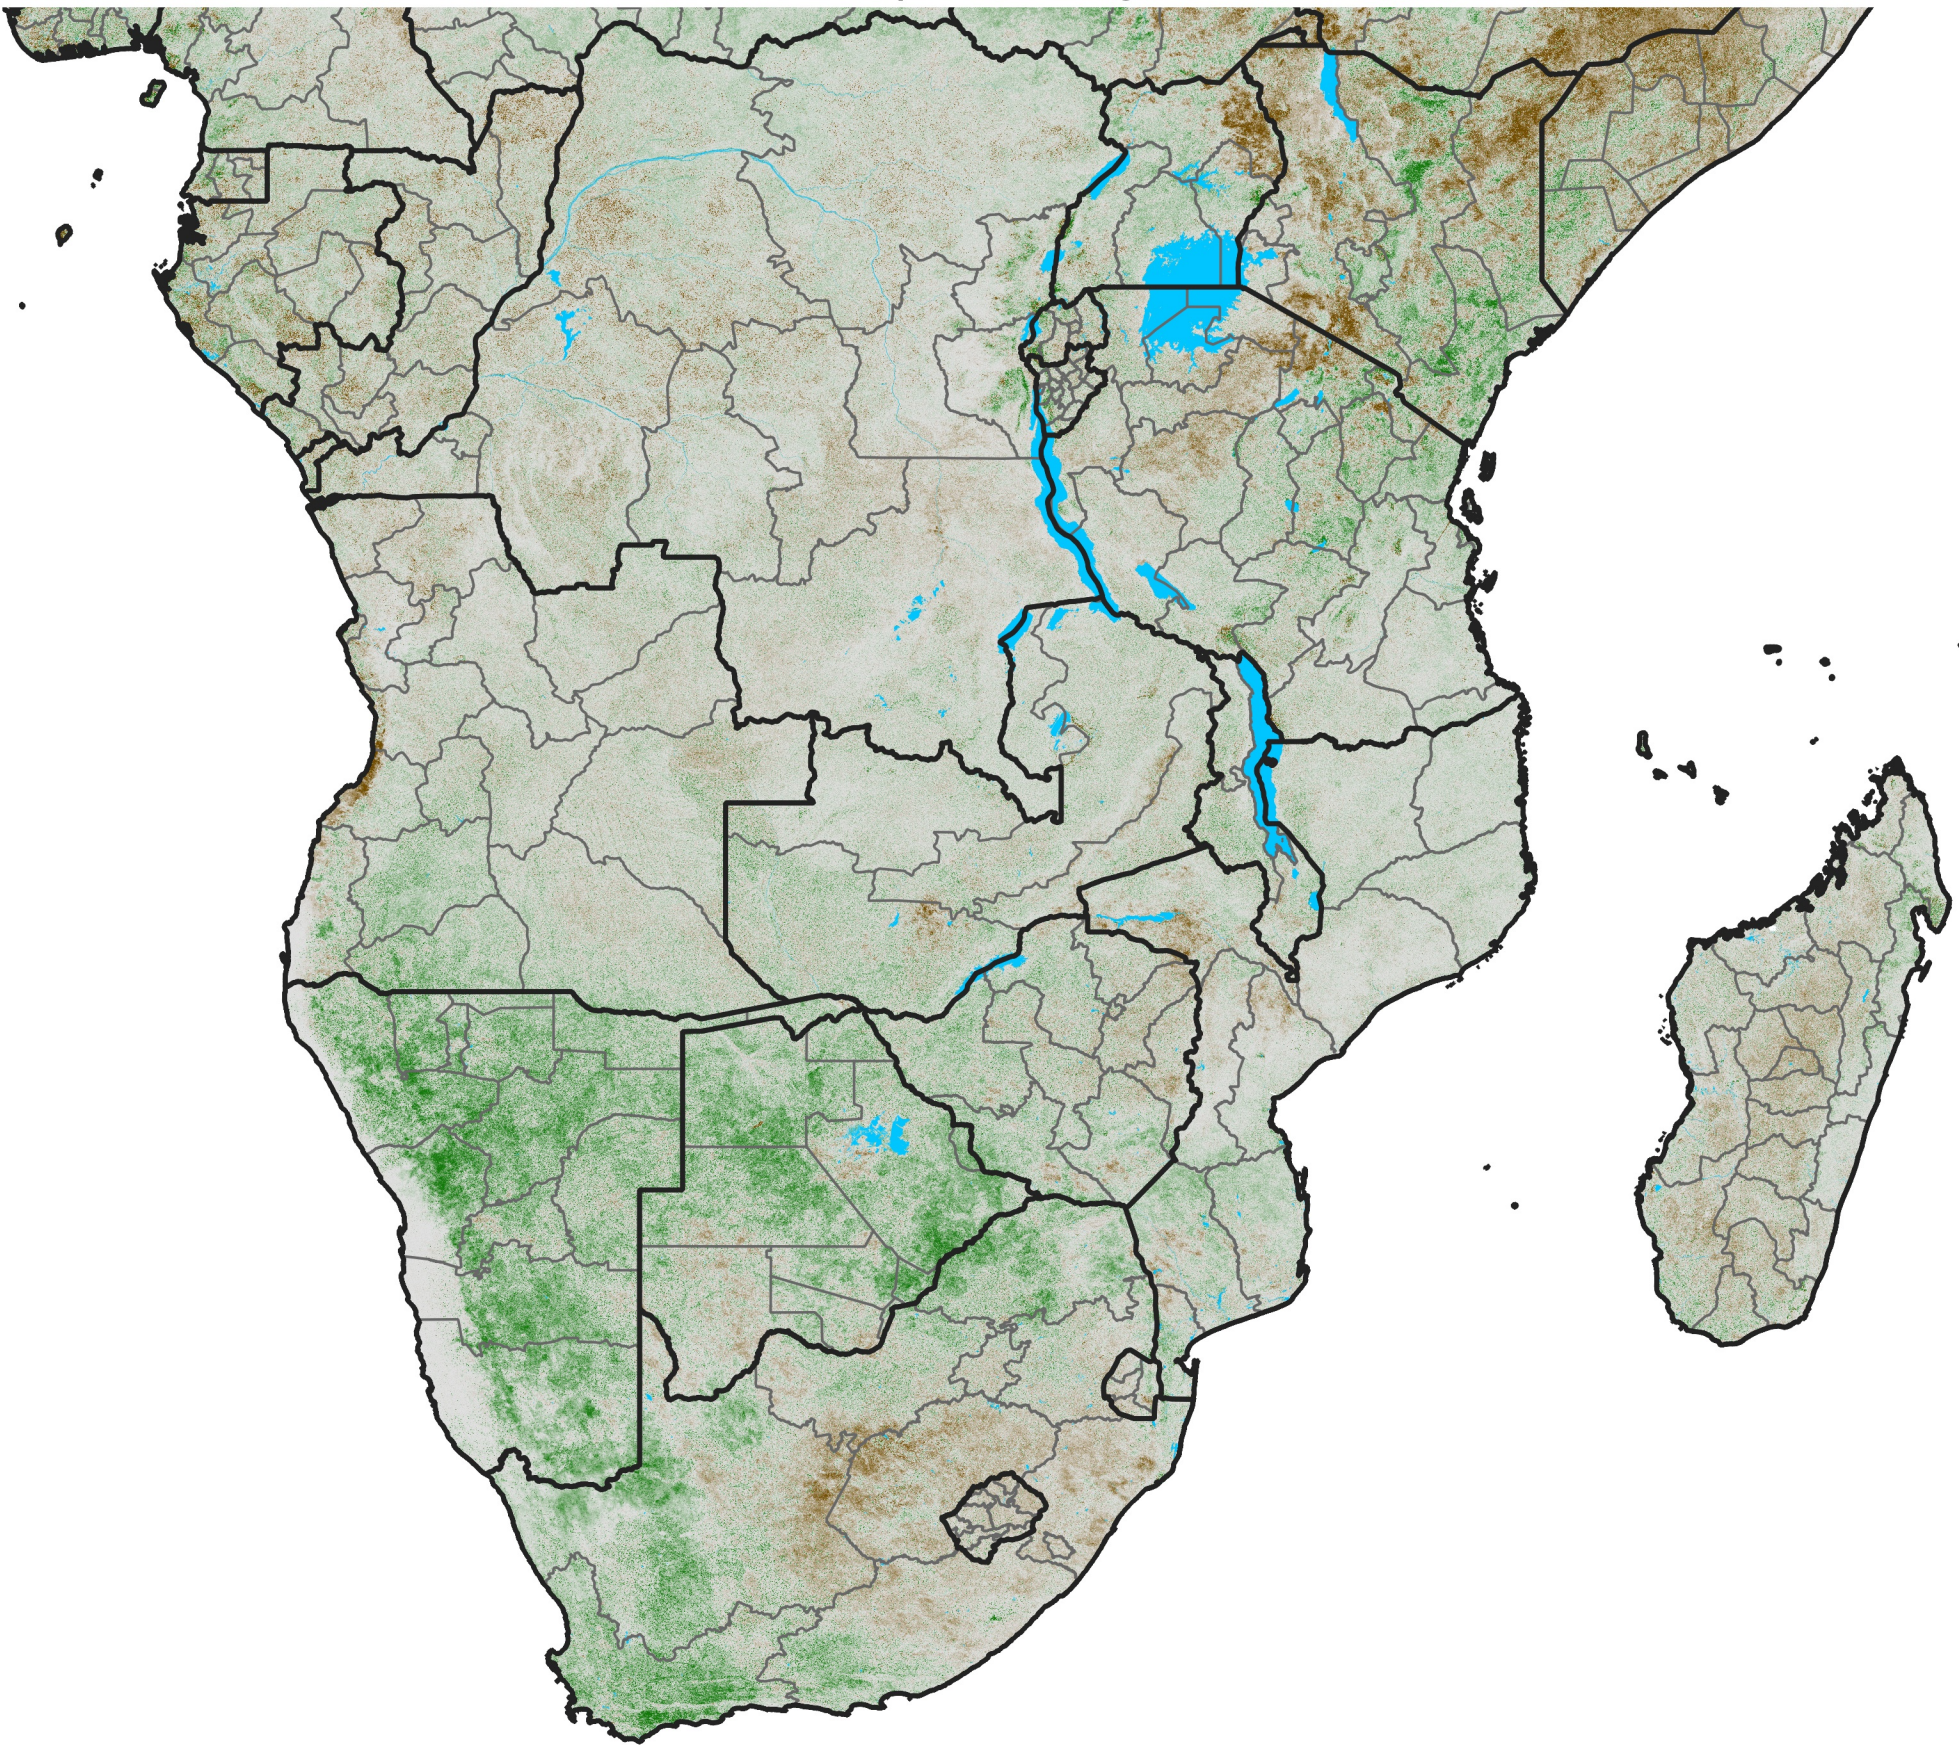

Southern Africa

NDVI Anomaly

2014 minus Mean (2012 - 2021)

Period 25 / Apr 26 - May 05, 2014

NDVI Anomaly

<math>< -0.3</math> -0.2 -0.1 -0.05 0.05 0.1 0.2 > 0.3

Negative

No Difference