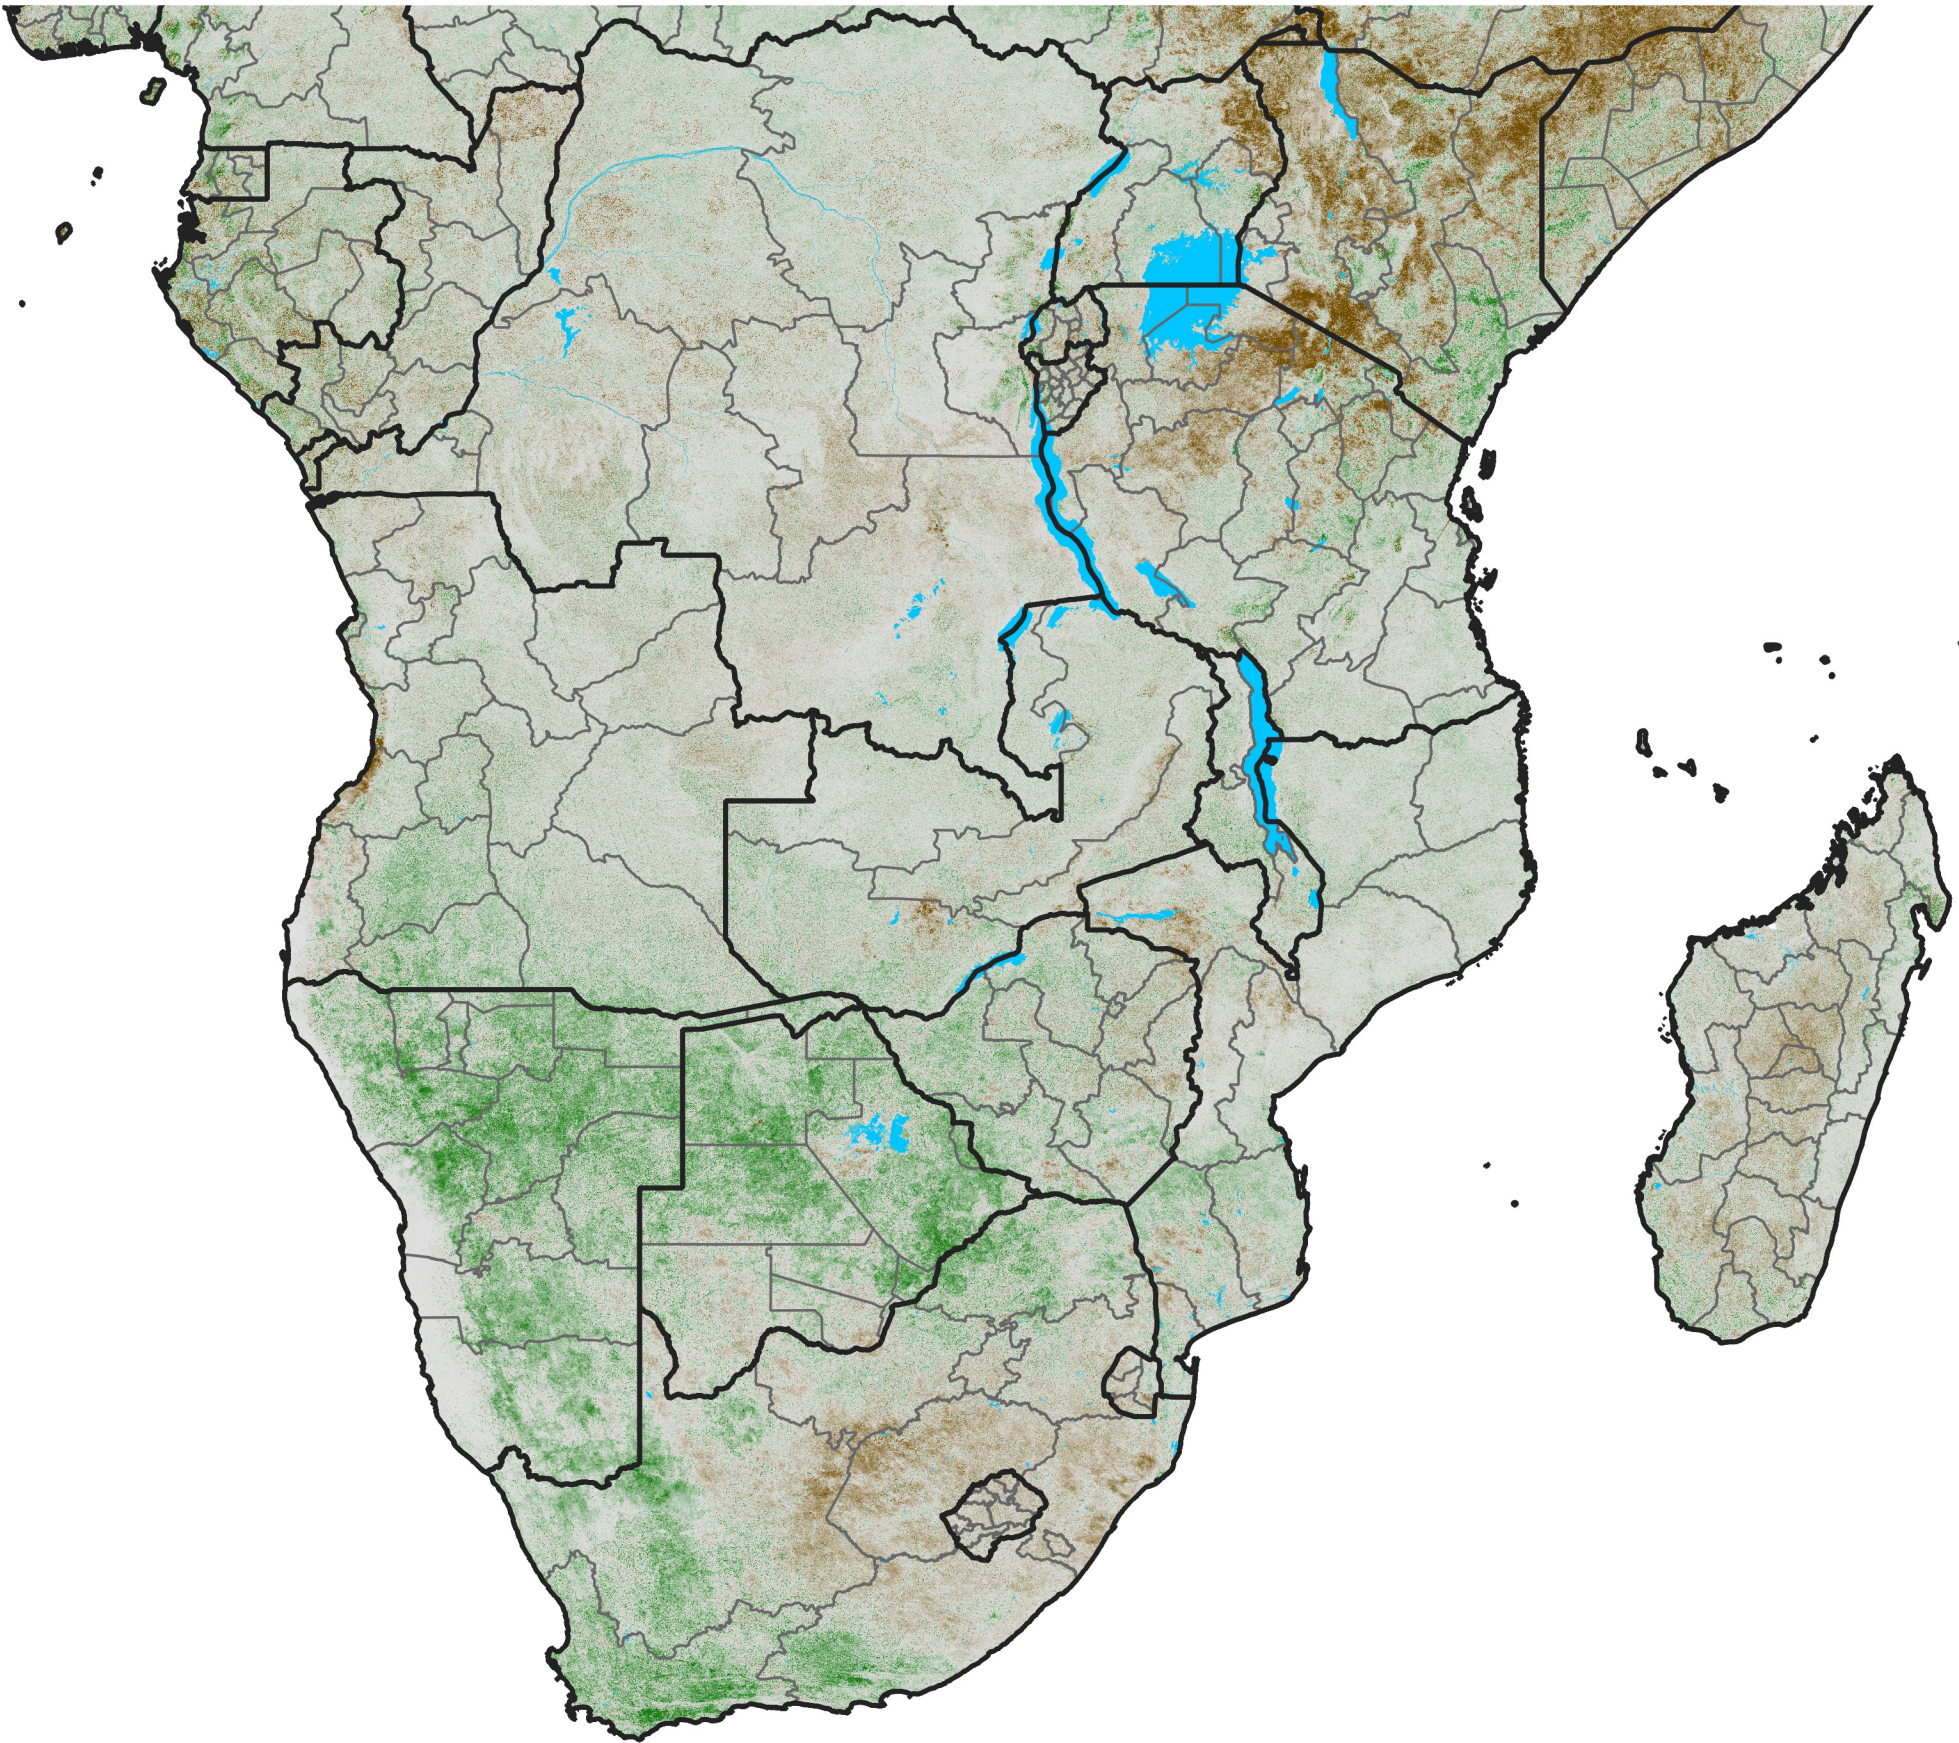

Southern Africa

NDVI Anomaly

2014 minus Mean (2012 - 2021)

Period 27 / May 06 - 15, 2014

NDVI Anomaly

< -0.3 -0.2 -0.1 -0.05 0.05 0.1 0.2 >0.3

Negative

No Difference