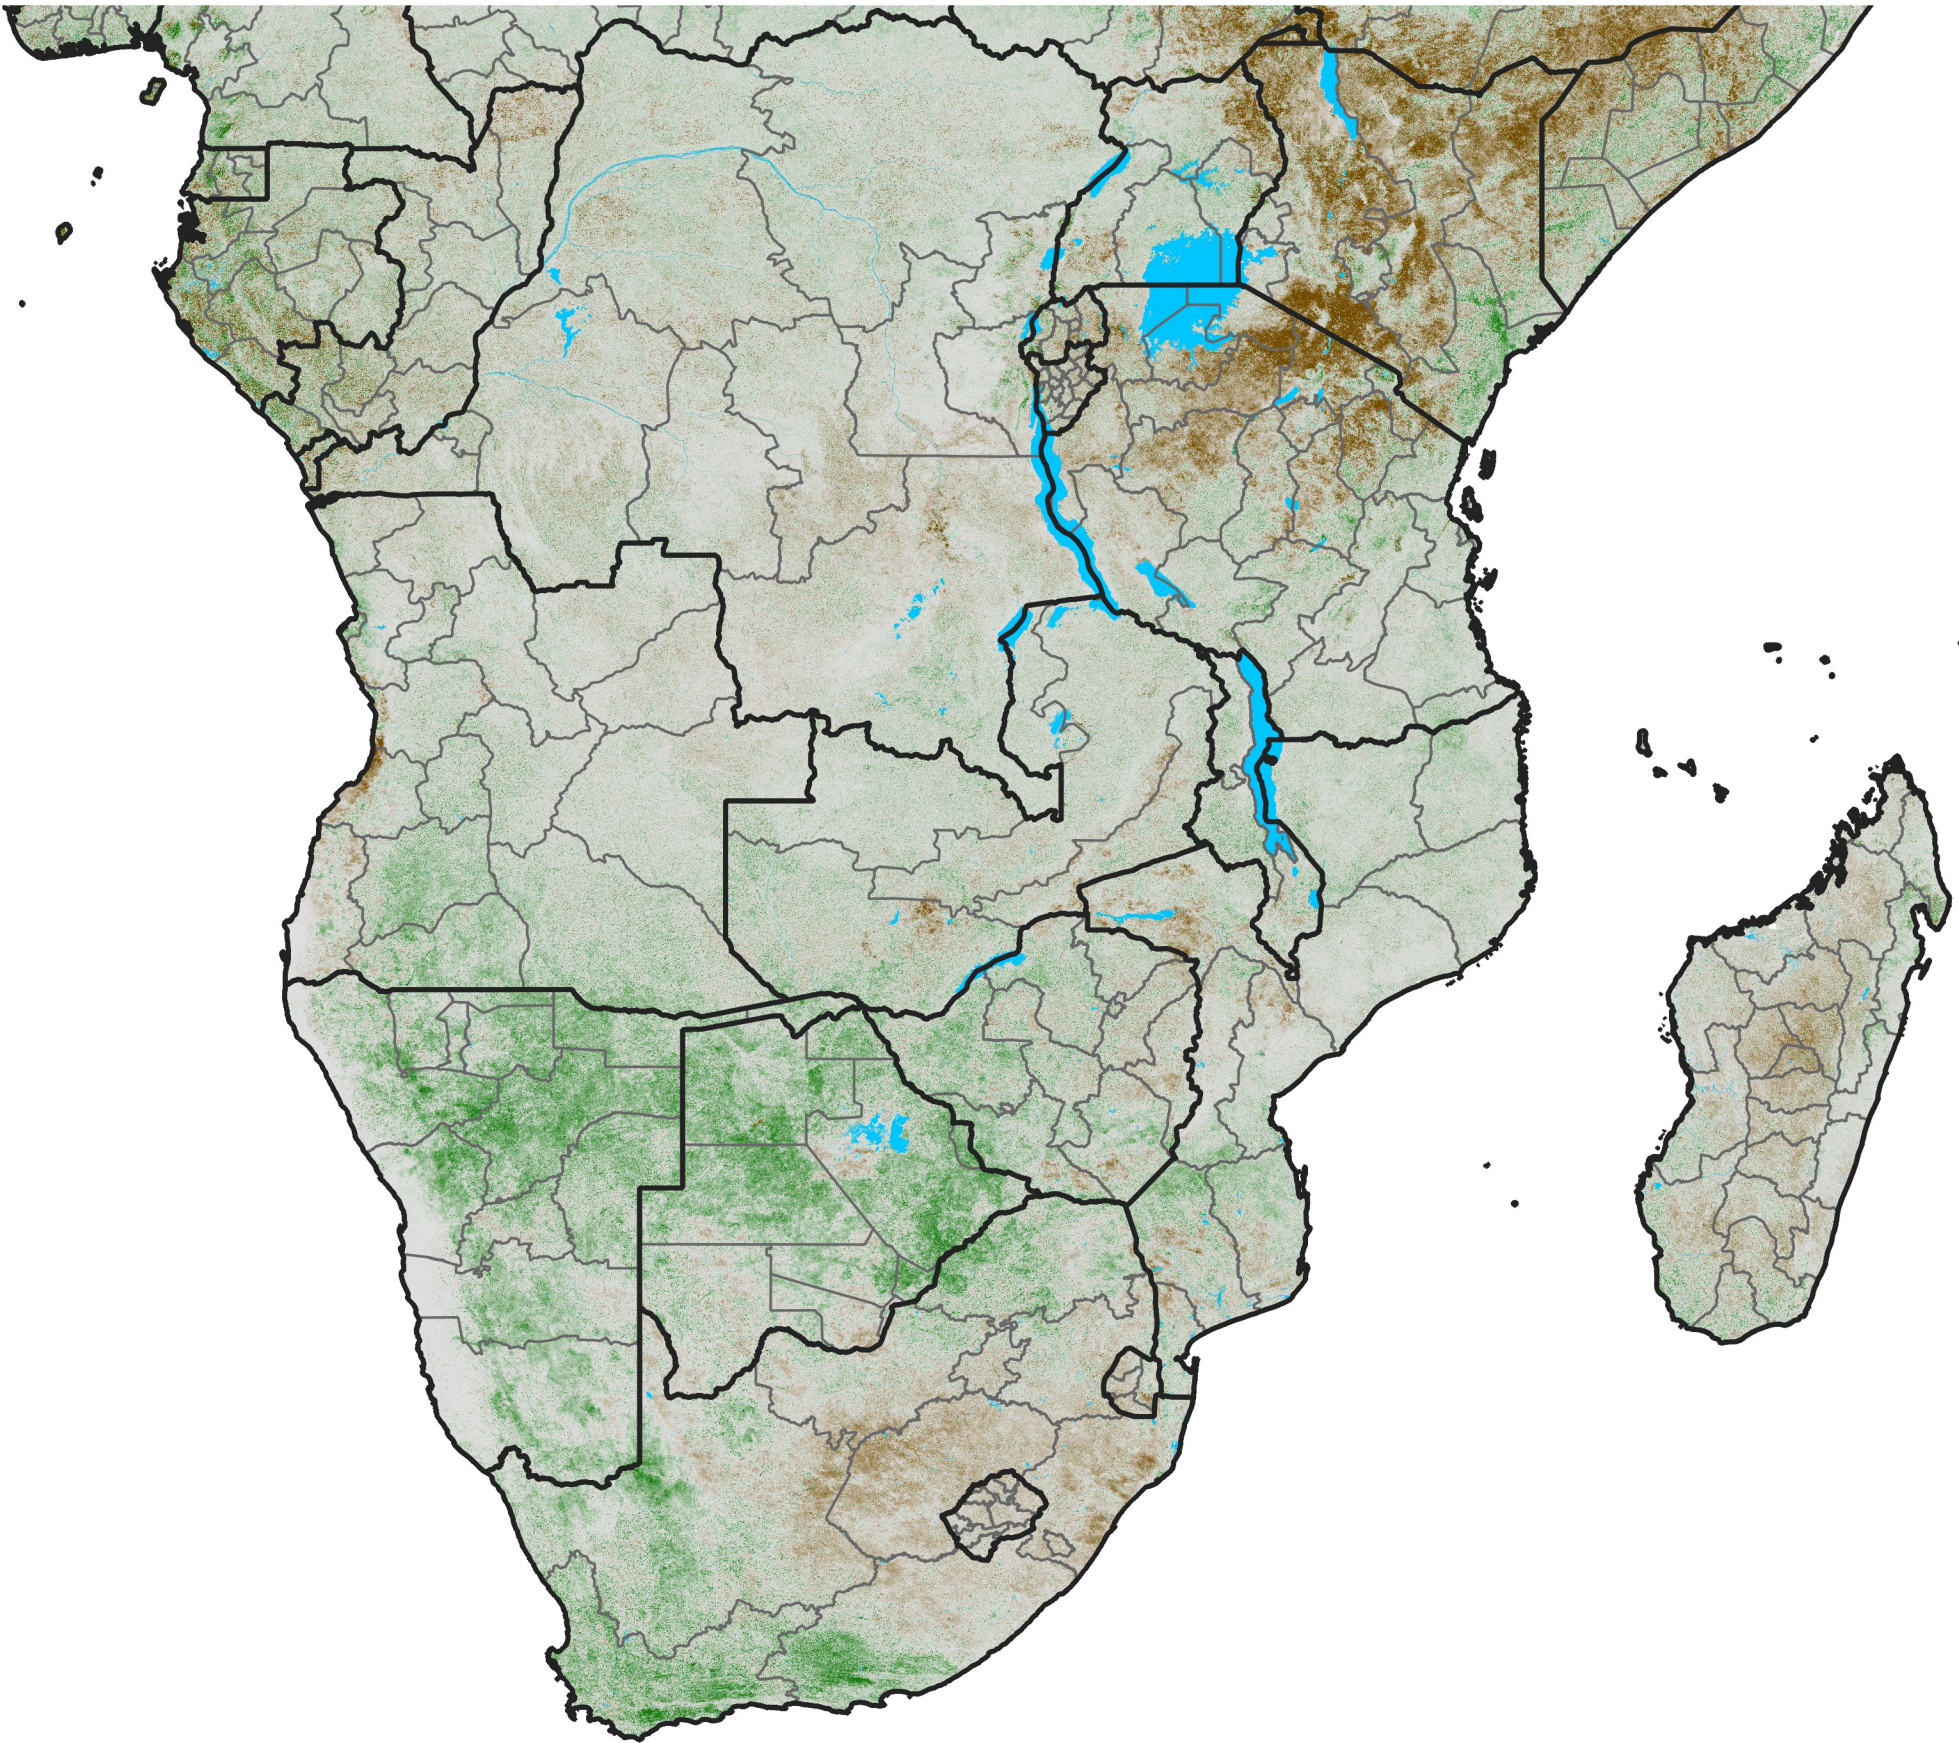

# Southern Africa

## NDVI Anomaly

2014 minus Mean (2012 - 2021)

Period 29 / May 16 - 25, 2014

### NDVI Anomaly

< -0.3   -0.2   -0.1   -0.05   0.05   0.1   0.2   >0.3

Negative

No Difference

Positive