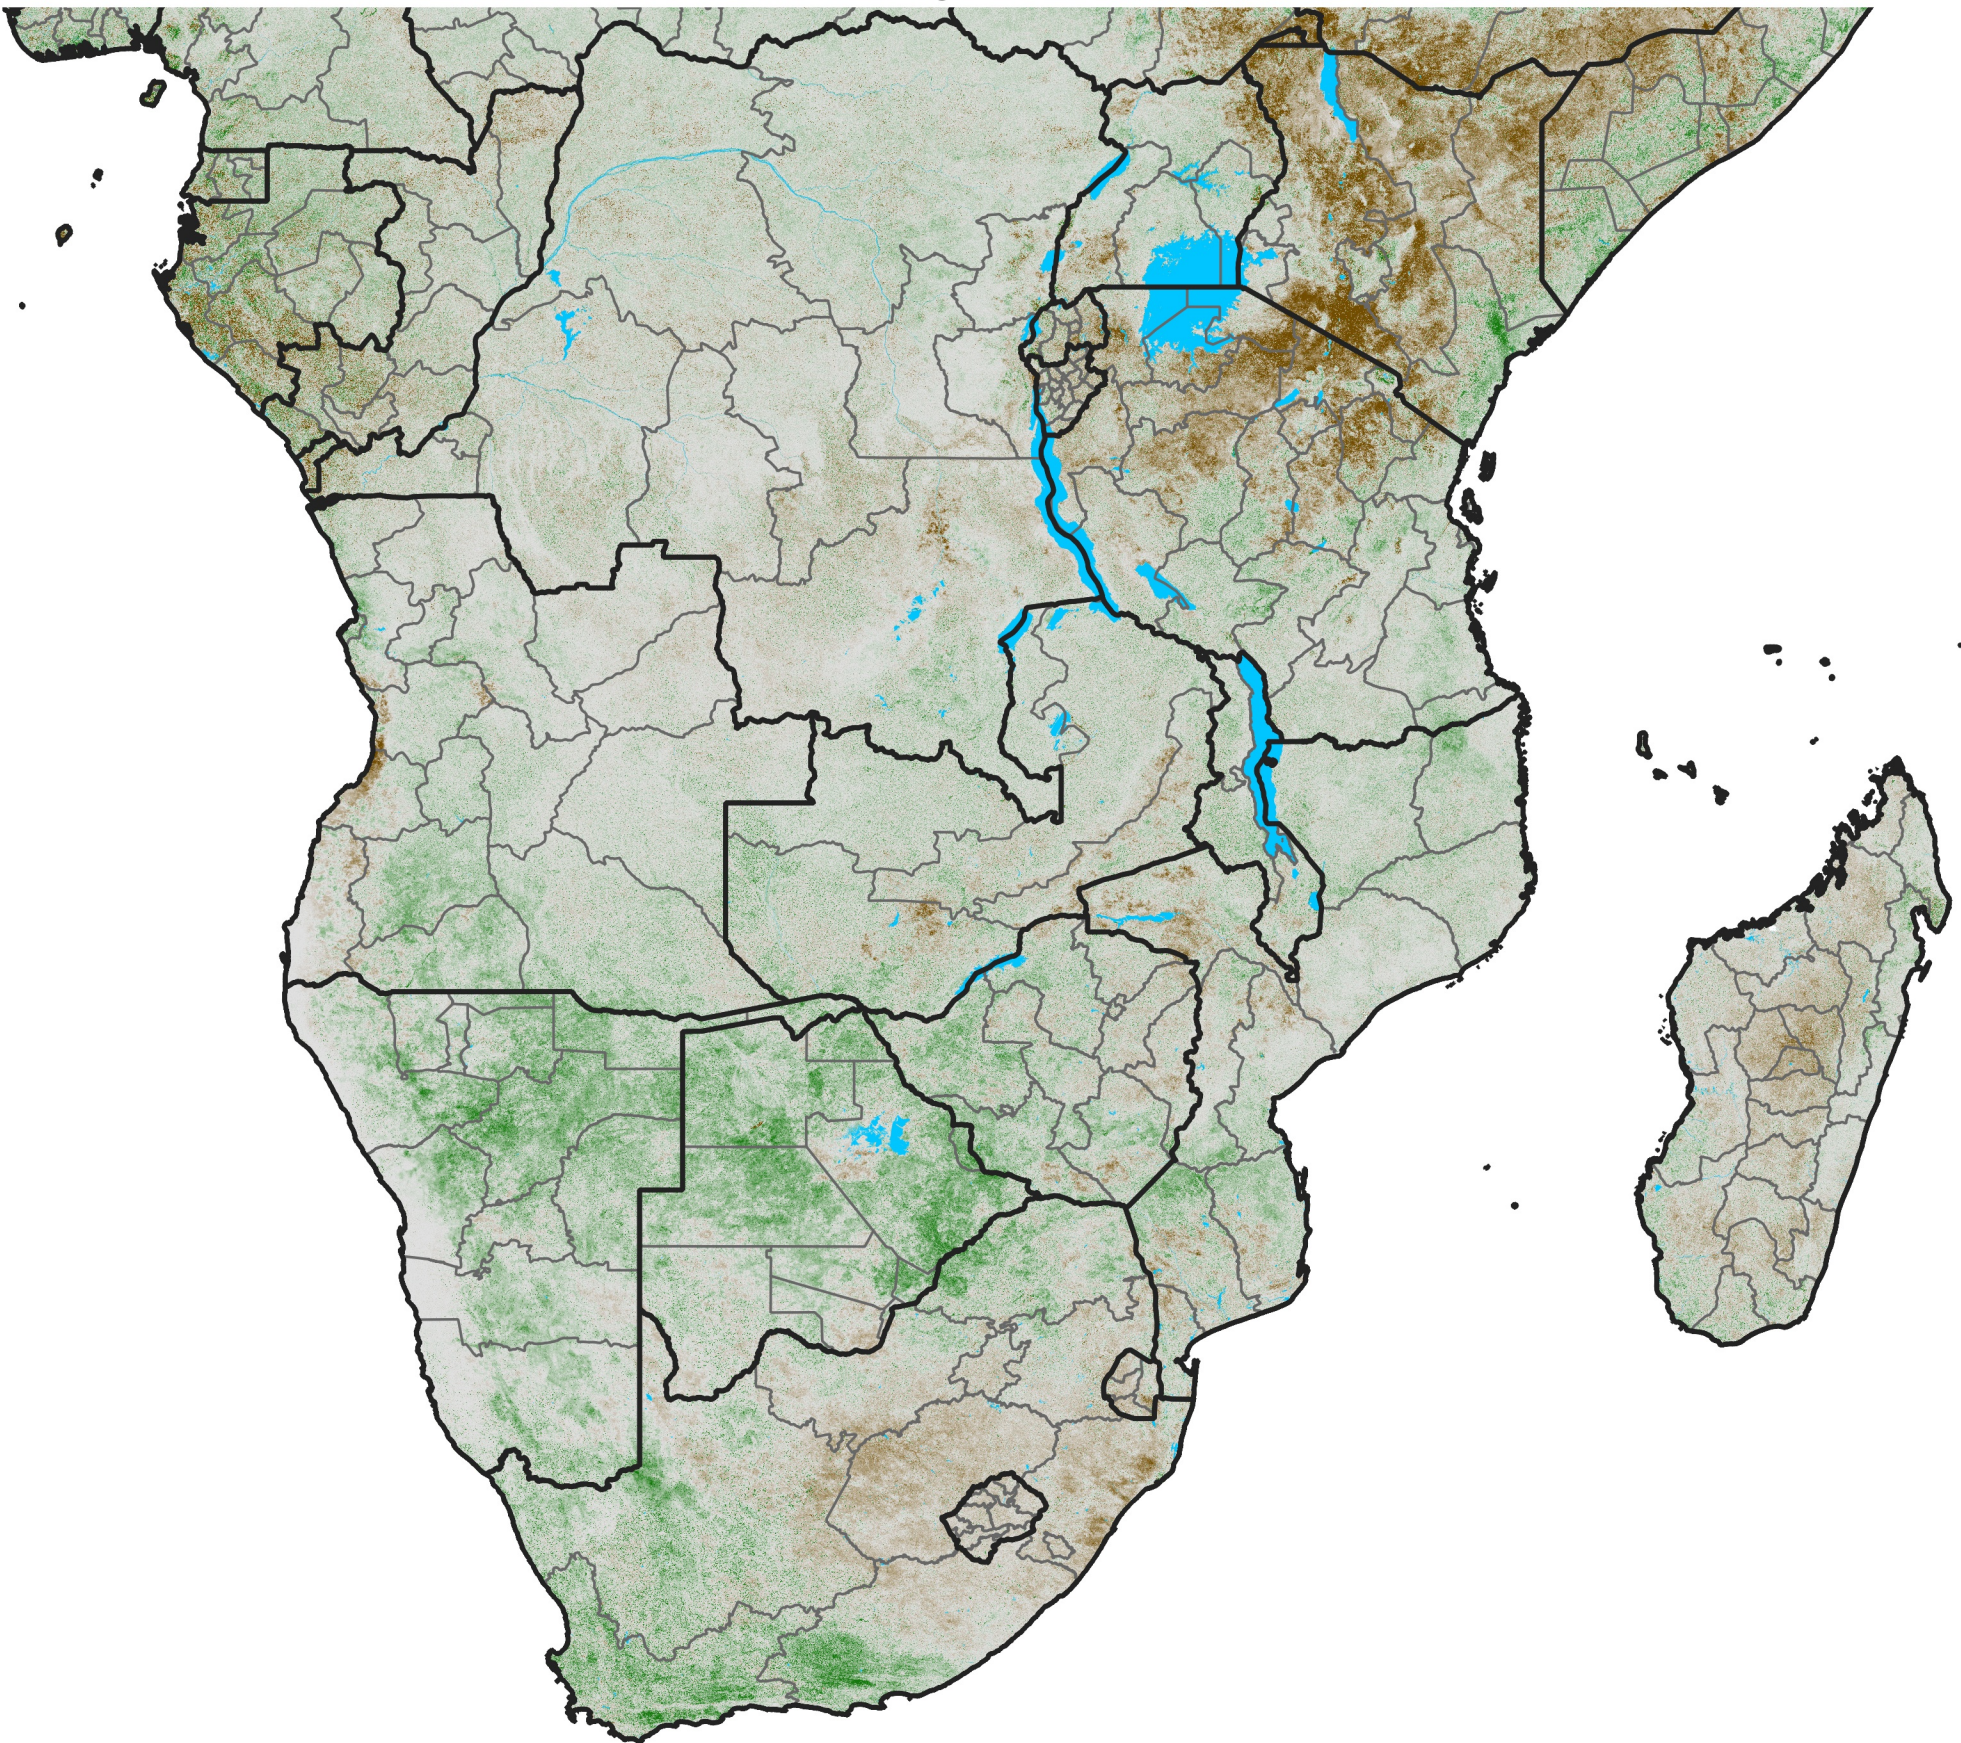

Southern Africa

NDVI Anomaly

2014 minus Mean (2012 - 2021)

Period 31 / May 26 - Jun 05, 2014

NDVI Anomaly

<math>< -0.3</math> -0.2 -0.1 -0.05 0.05 0.1 0.2 > 0.3

Negative

No Difference