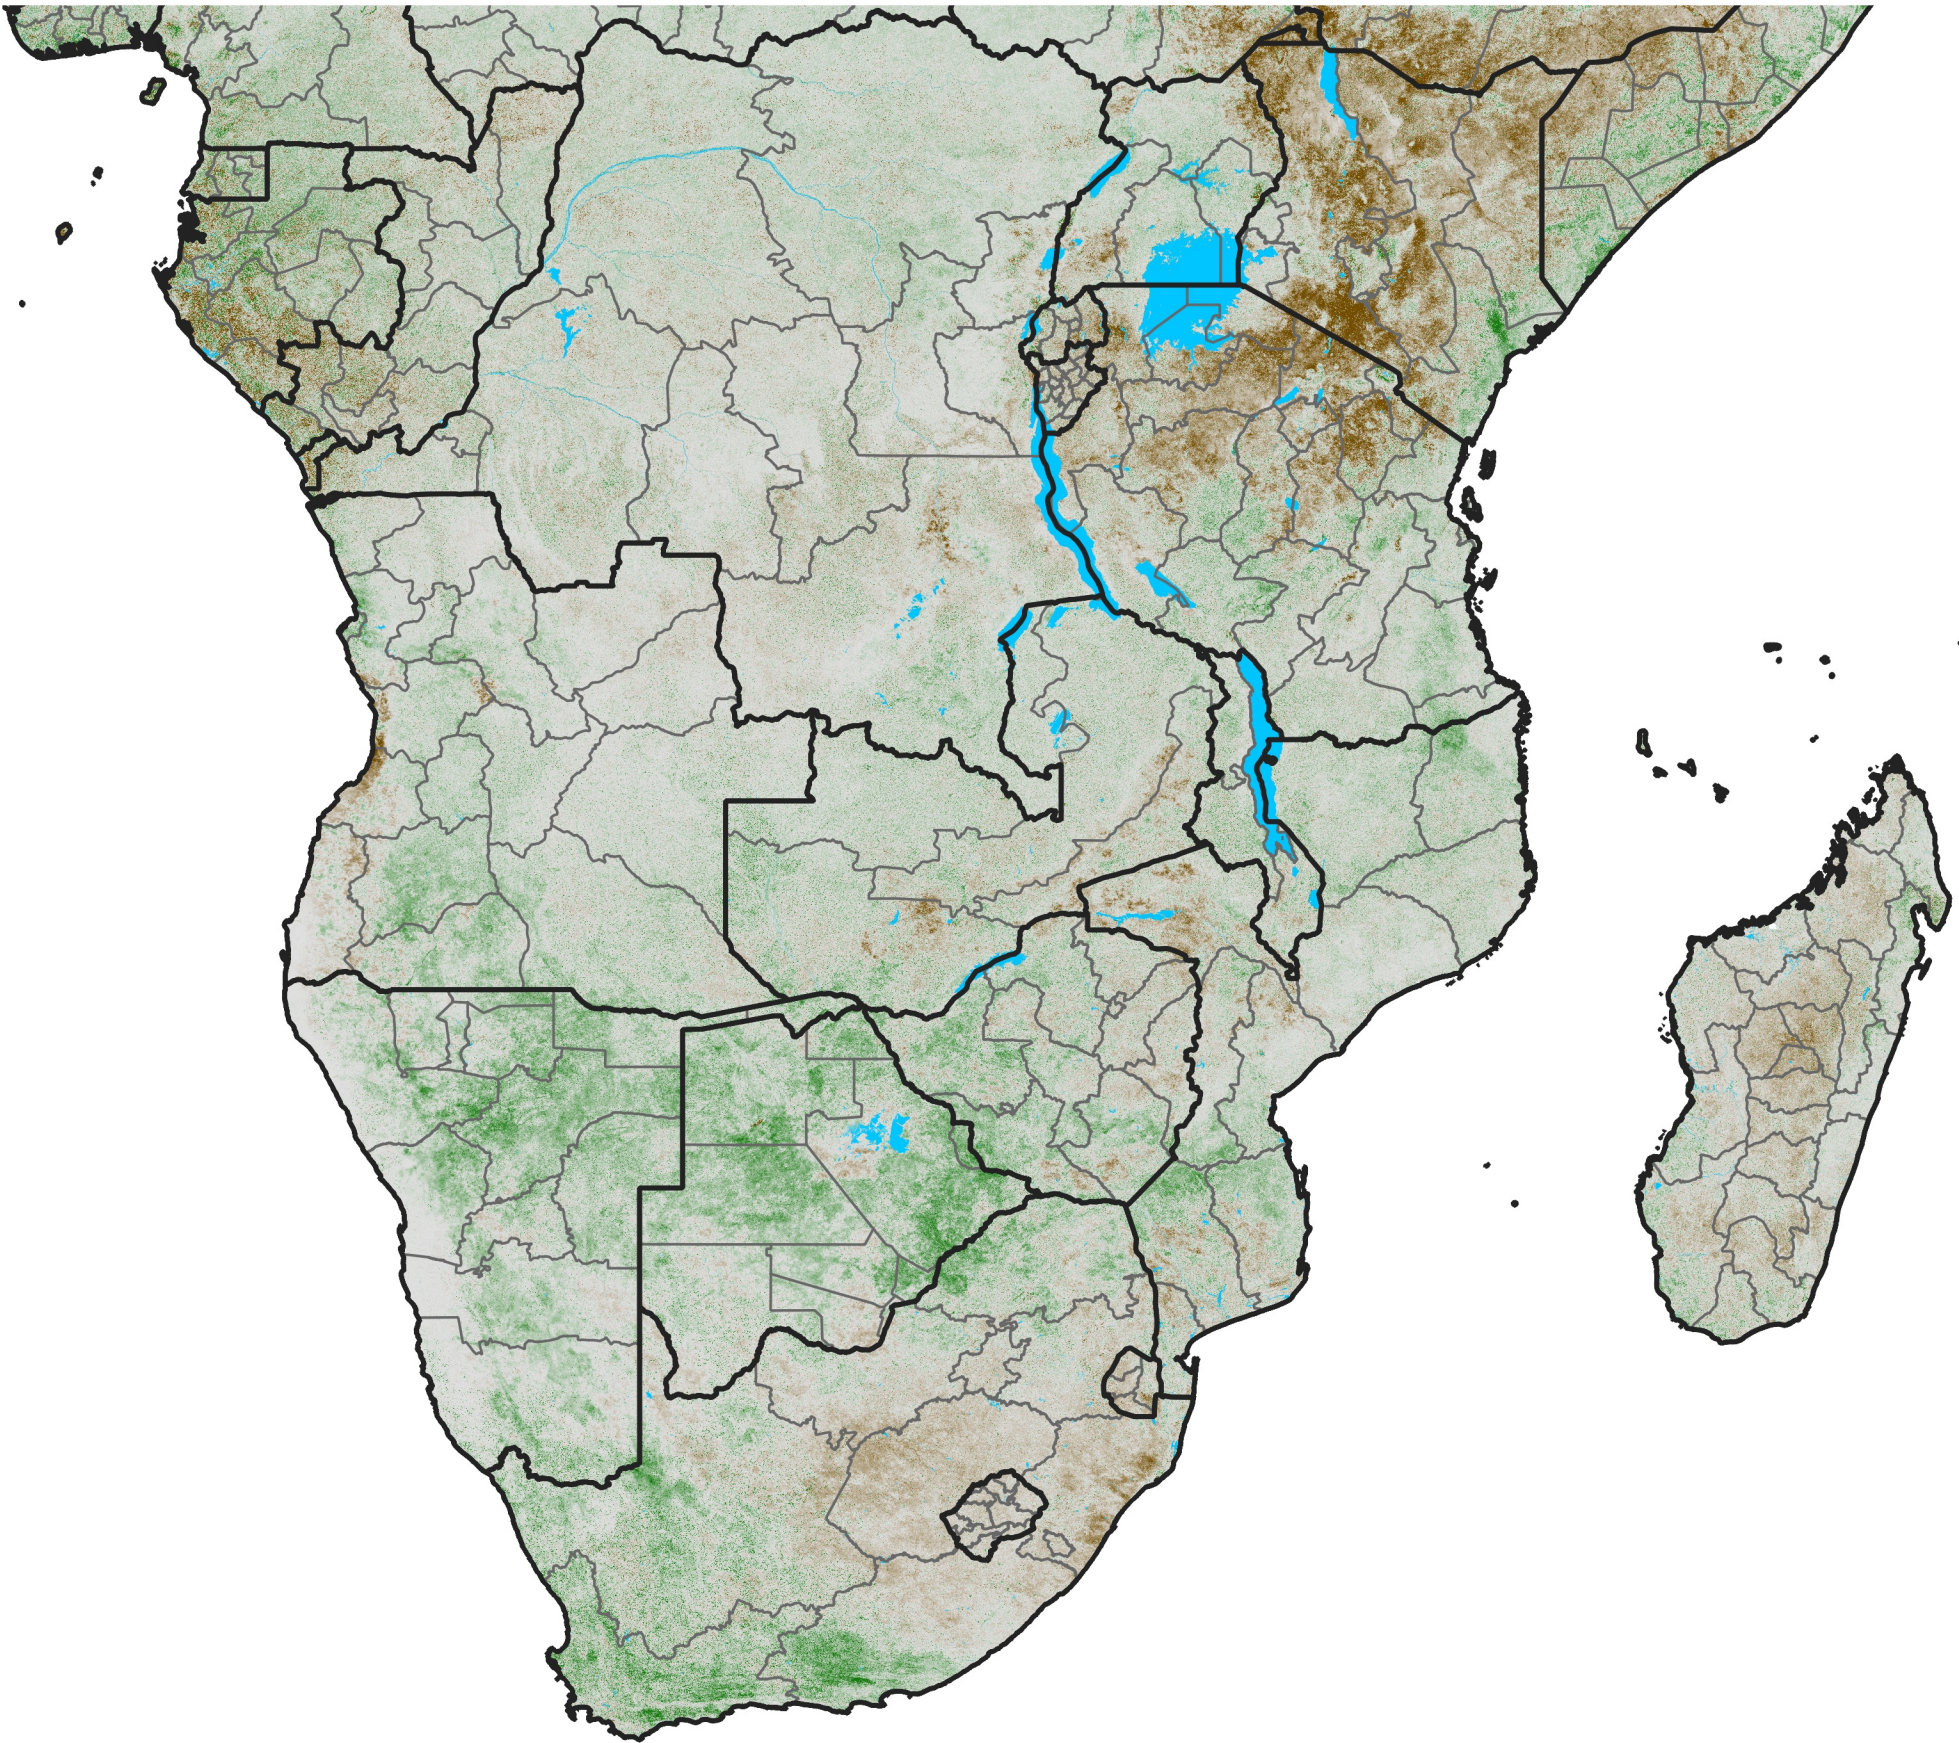

Southern Africa

NDVI Anomaly

2014 minus Mean (2012 - 2021)

Period 32 / Jun 01 - 10, 2014

NDVI Anomaly

< -0.3 -0.2 -0.1 -0.05 0.05 0.1 0.2 >0.3

Negative

No Difference