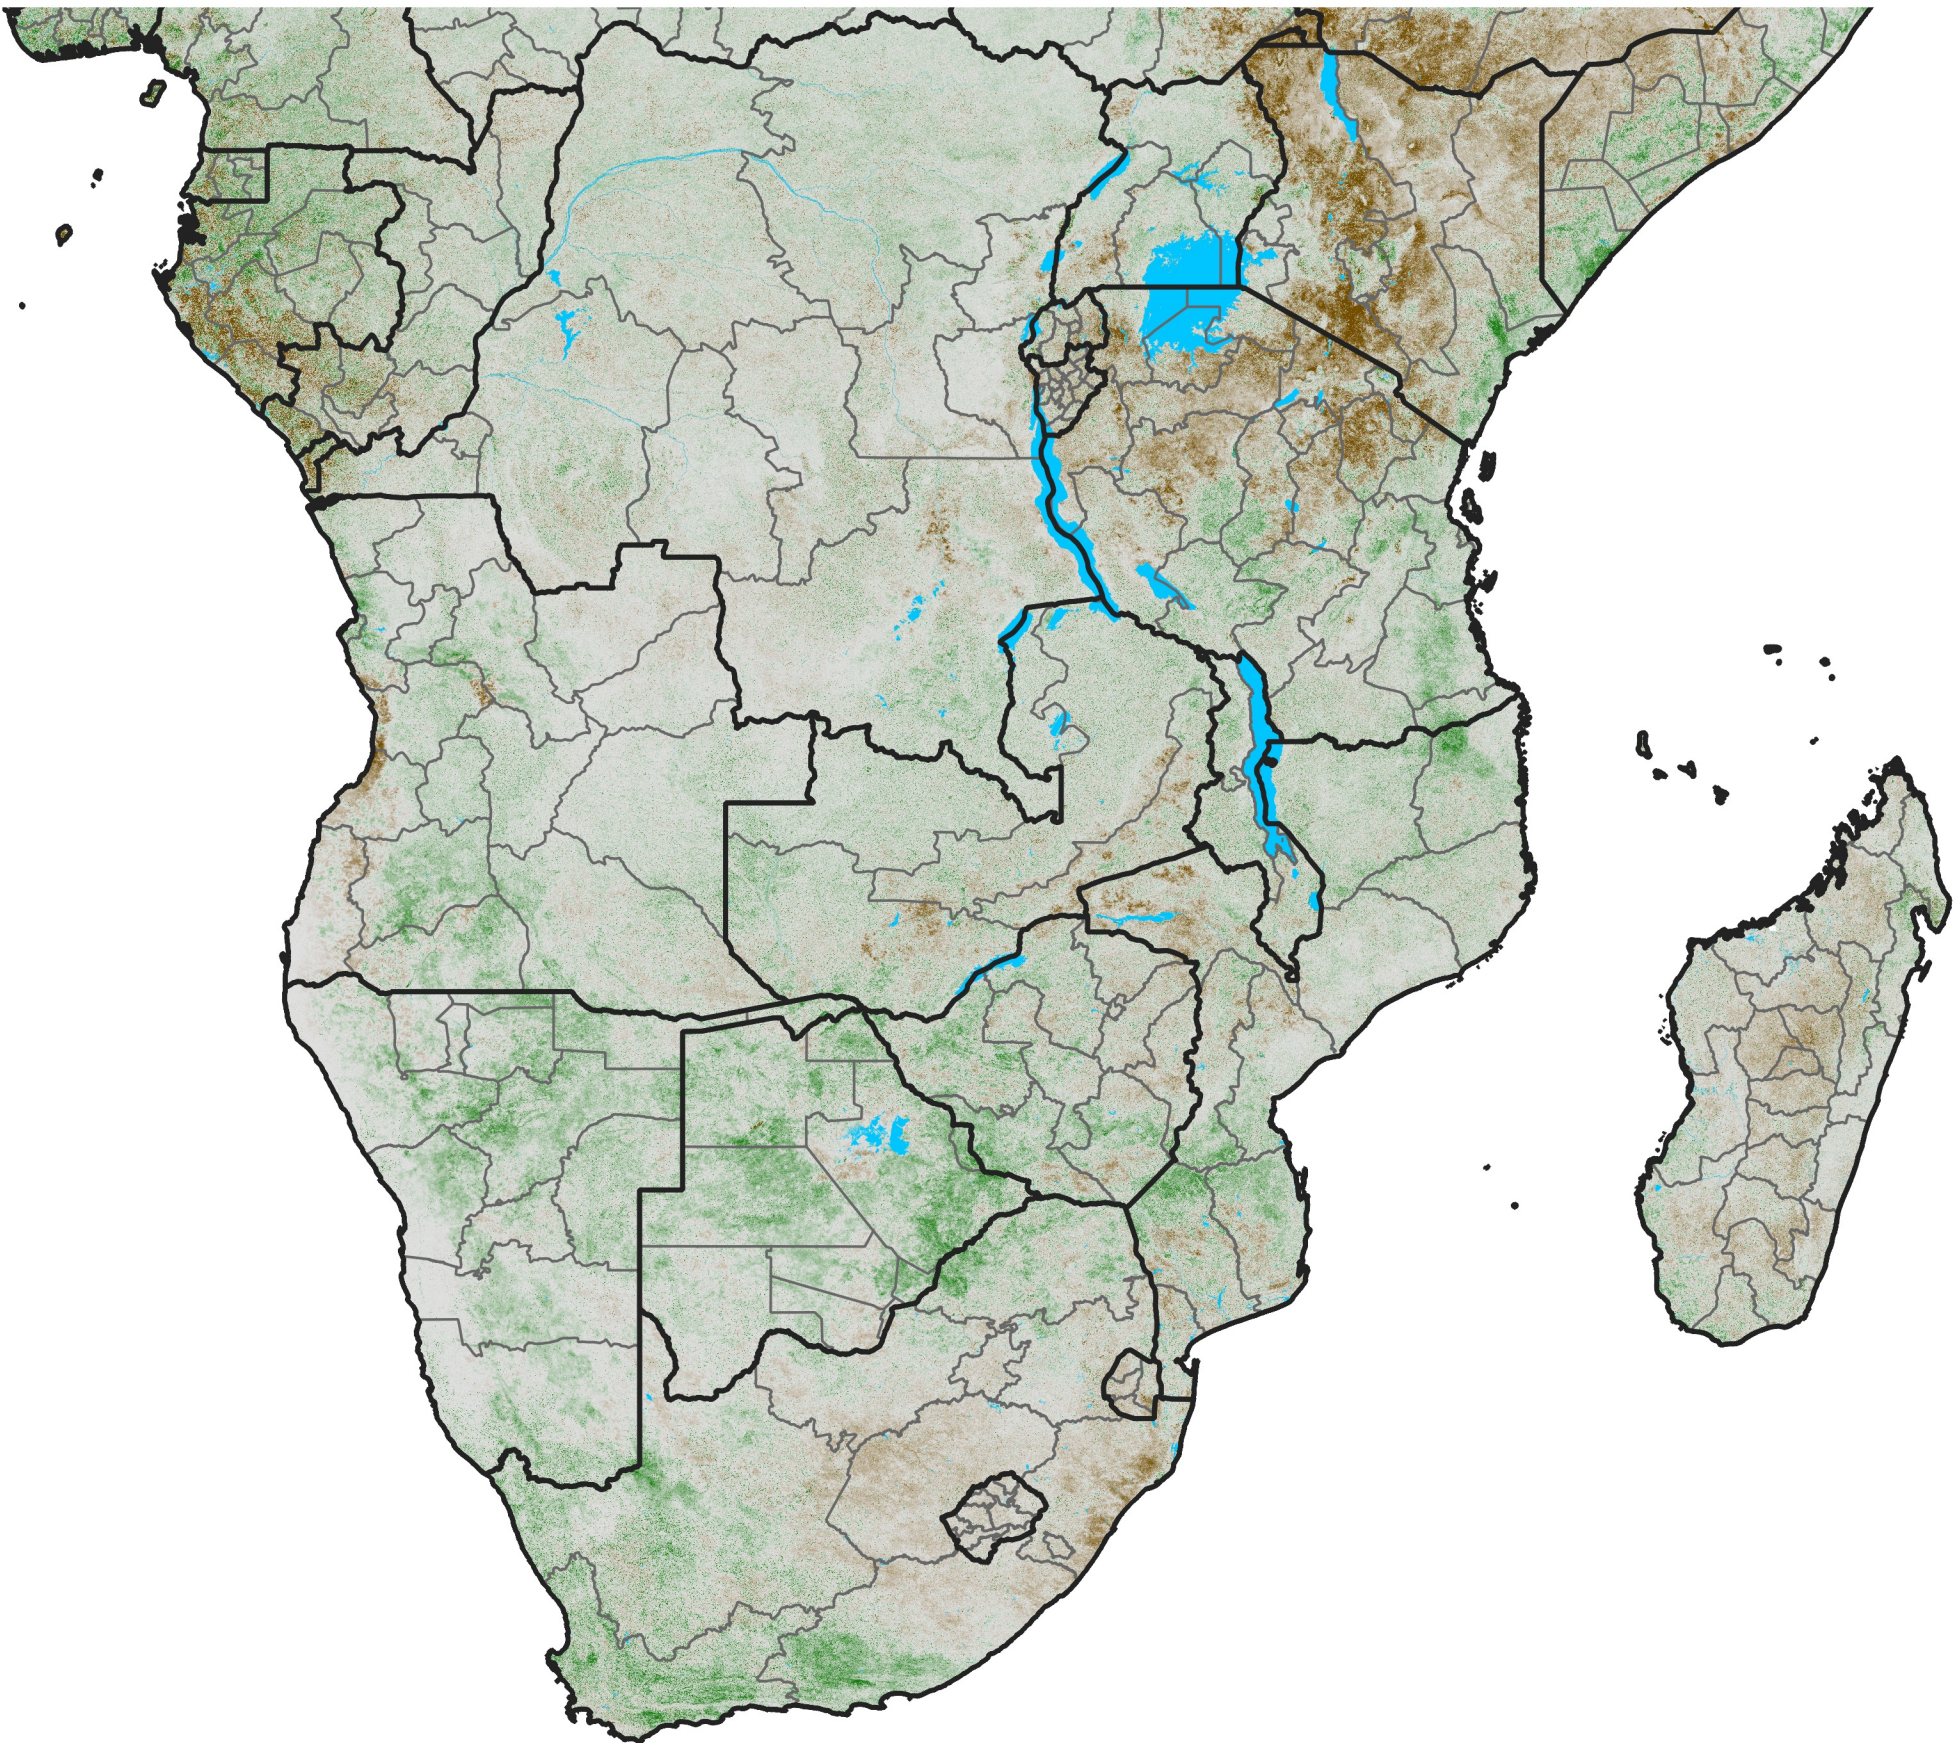

Southern Africa

NDVI Anomaly

2014 minus Mean (2012 - 2021)

Period 34 / Jun 11 - 20, 2014

NDVI Anomaly

< -0.3 -0.2 -0.1 -0.05 0.05 0.1 0.2 > 0.3

Negative

No Difference