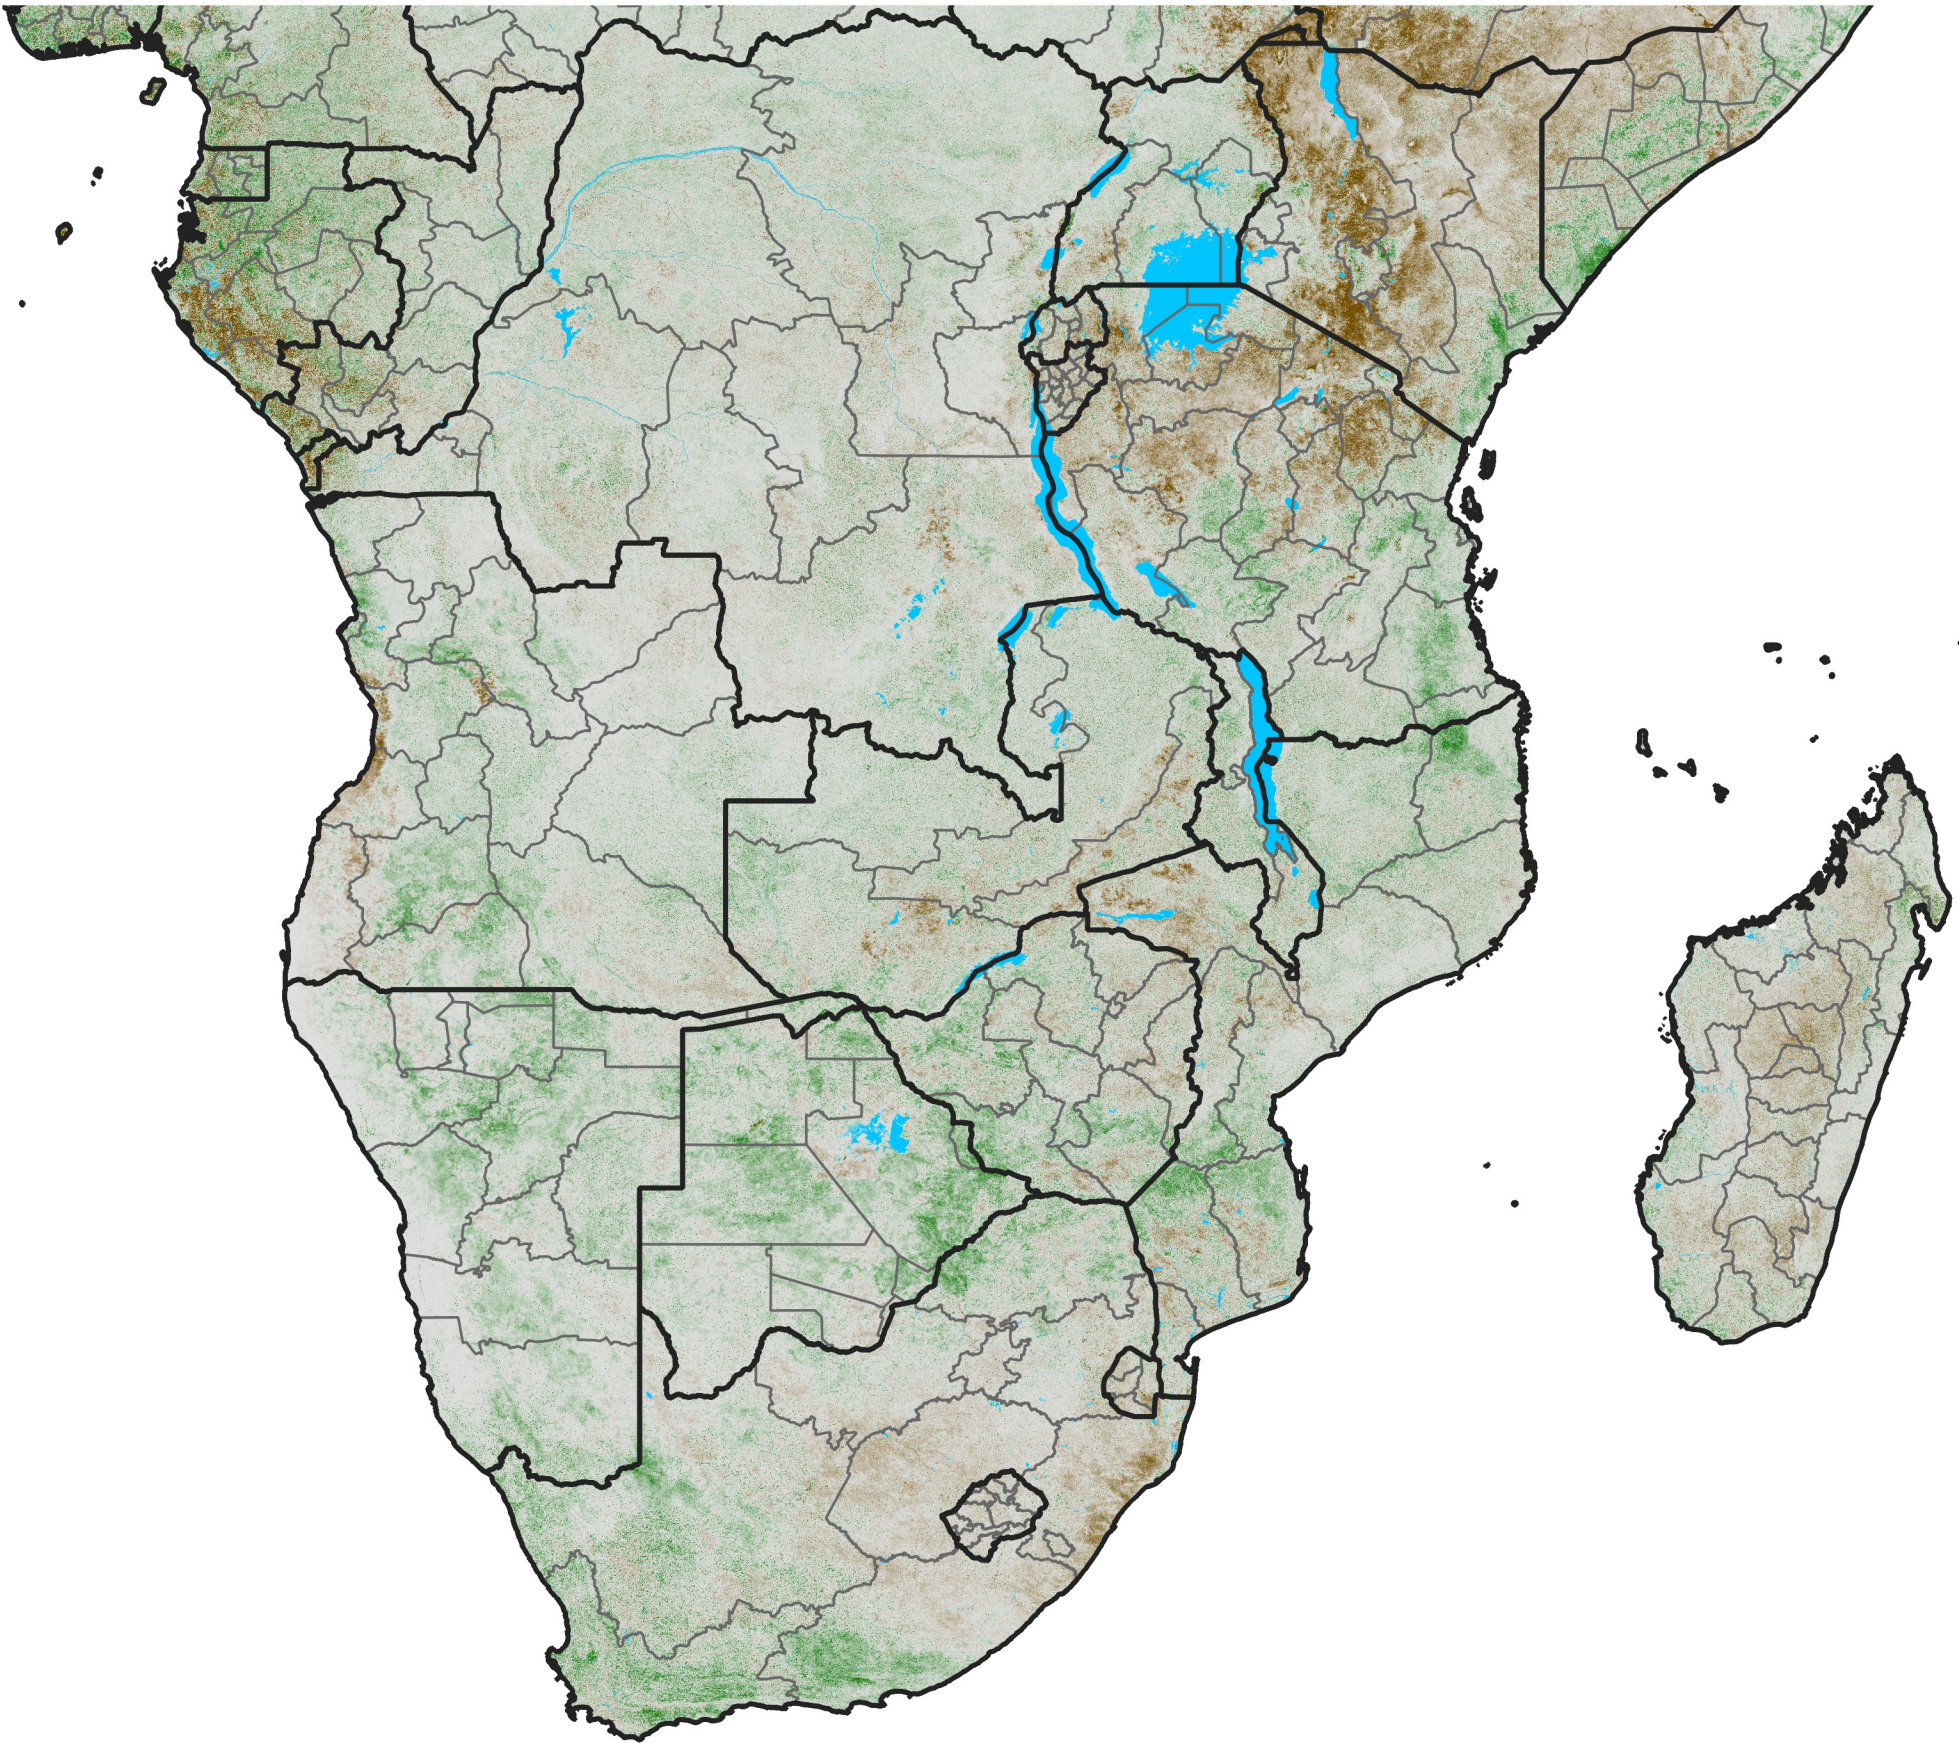

Southern Africa

NDVI Anomaly

2014 minus Mean (2012 - 2021)

Period 35 / Jun 16 - 25, 2014

NDVI Anomaly

< -0.3 -0.2 -0.1 -0.05 0.05 0.1 0.2 >0.3

Negative

No Difference