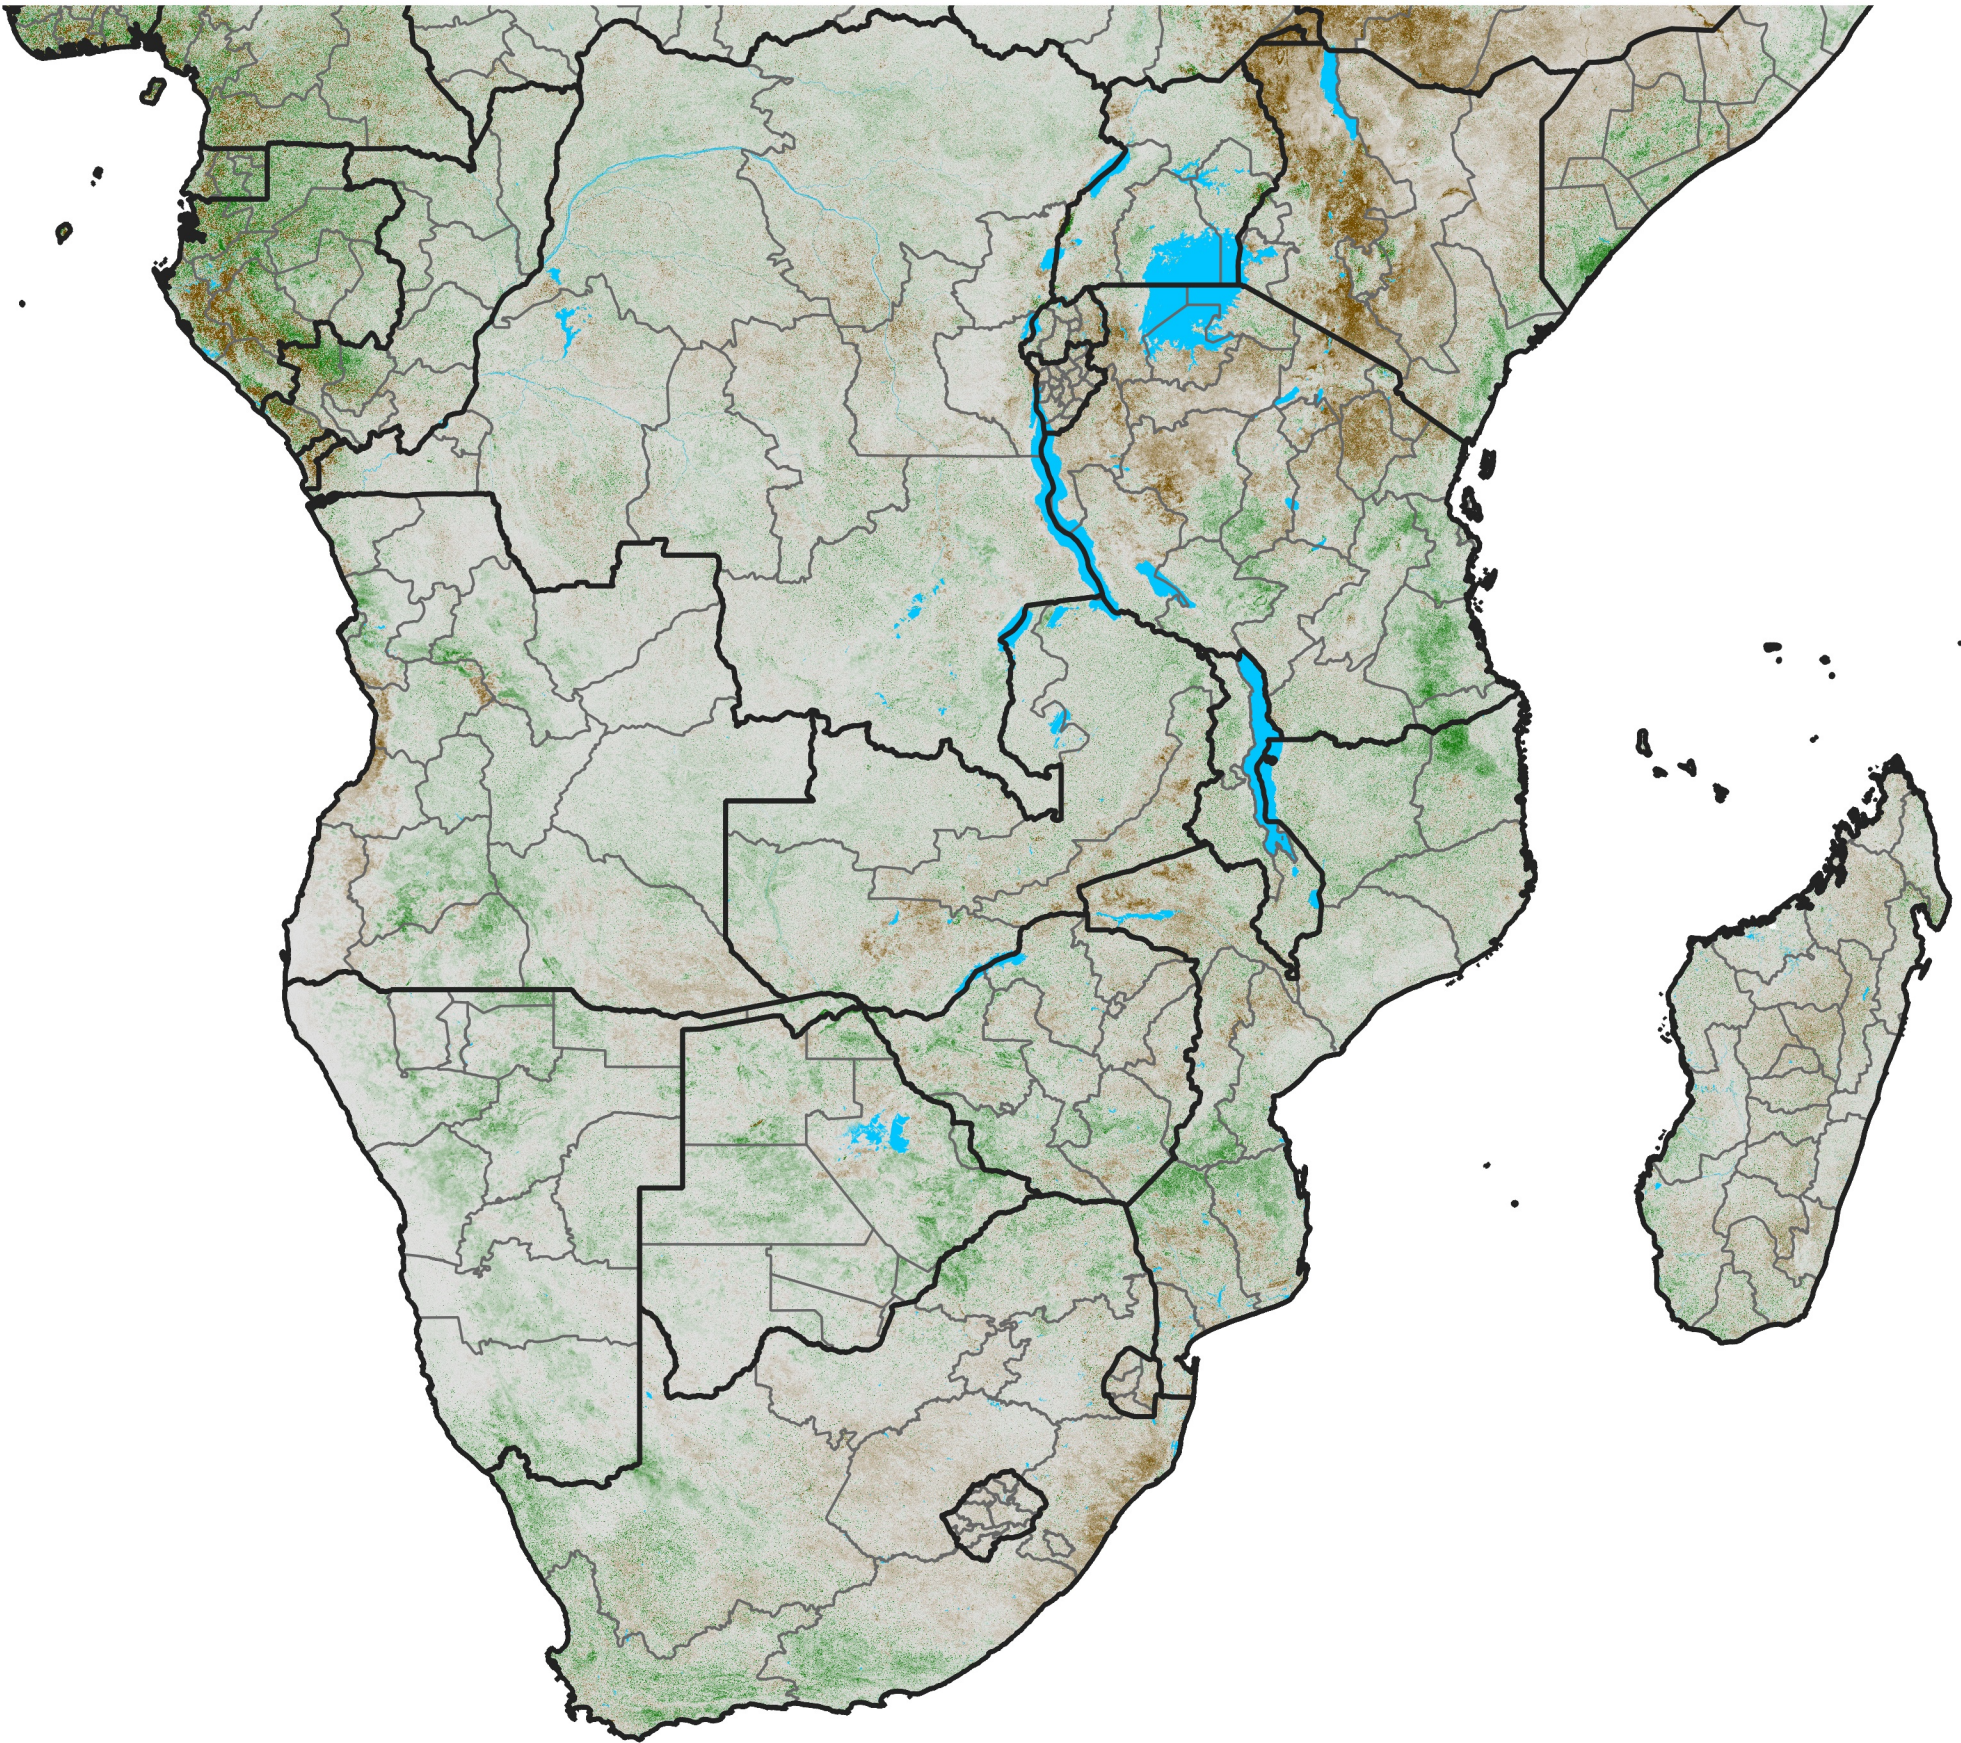

Southern Africa

NDVI Anomaly

2014 minus Mean (2012 - 2021)

Period 38 / Jul 01 - 10, 2014

NDVI Anomaly

< -0.3 -0.2 -0.1 -0.05 0.05 0.1 0.2 >0.3

Negative

No Difference