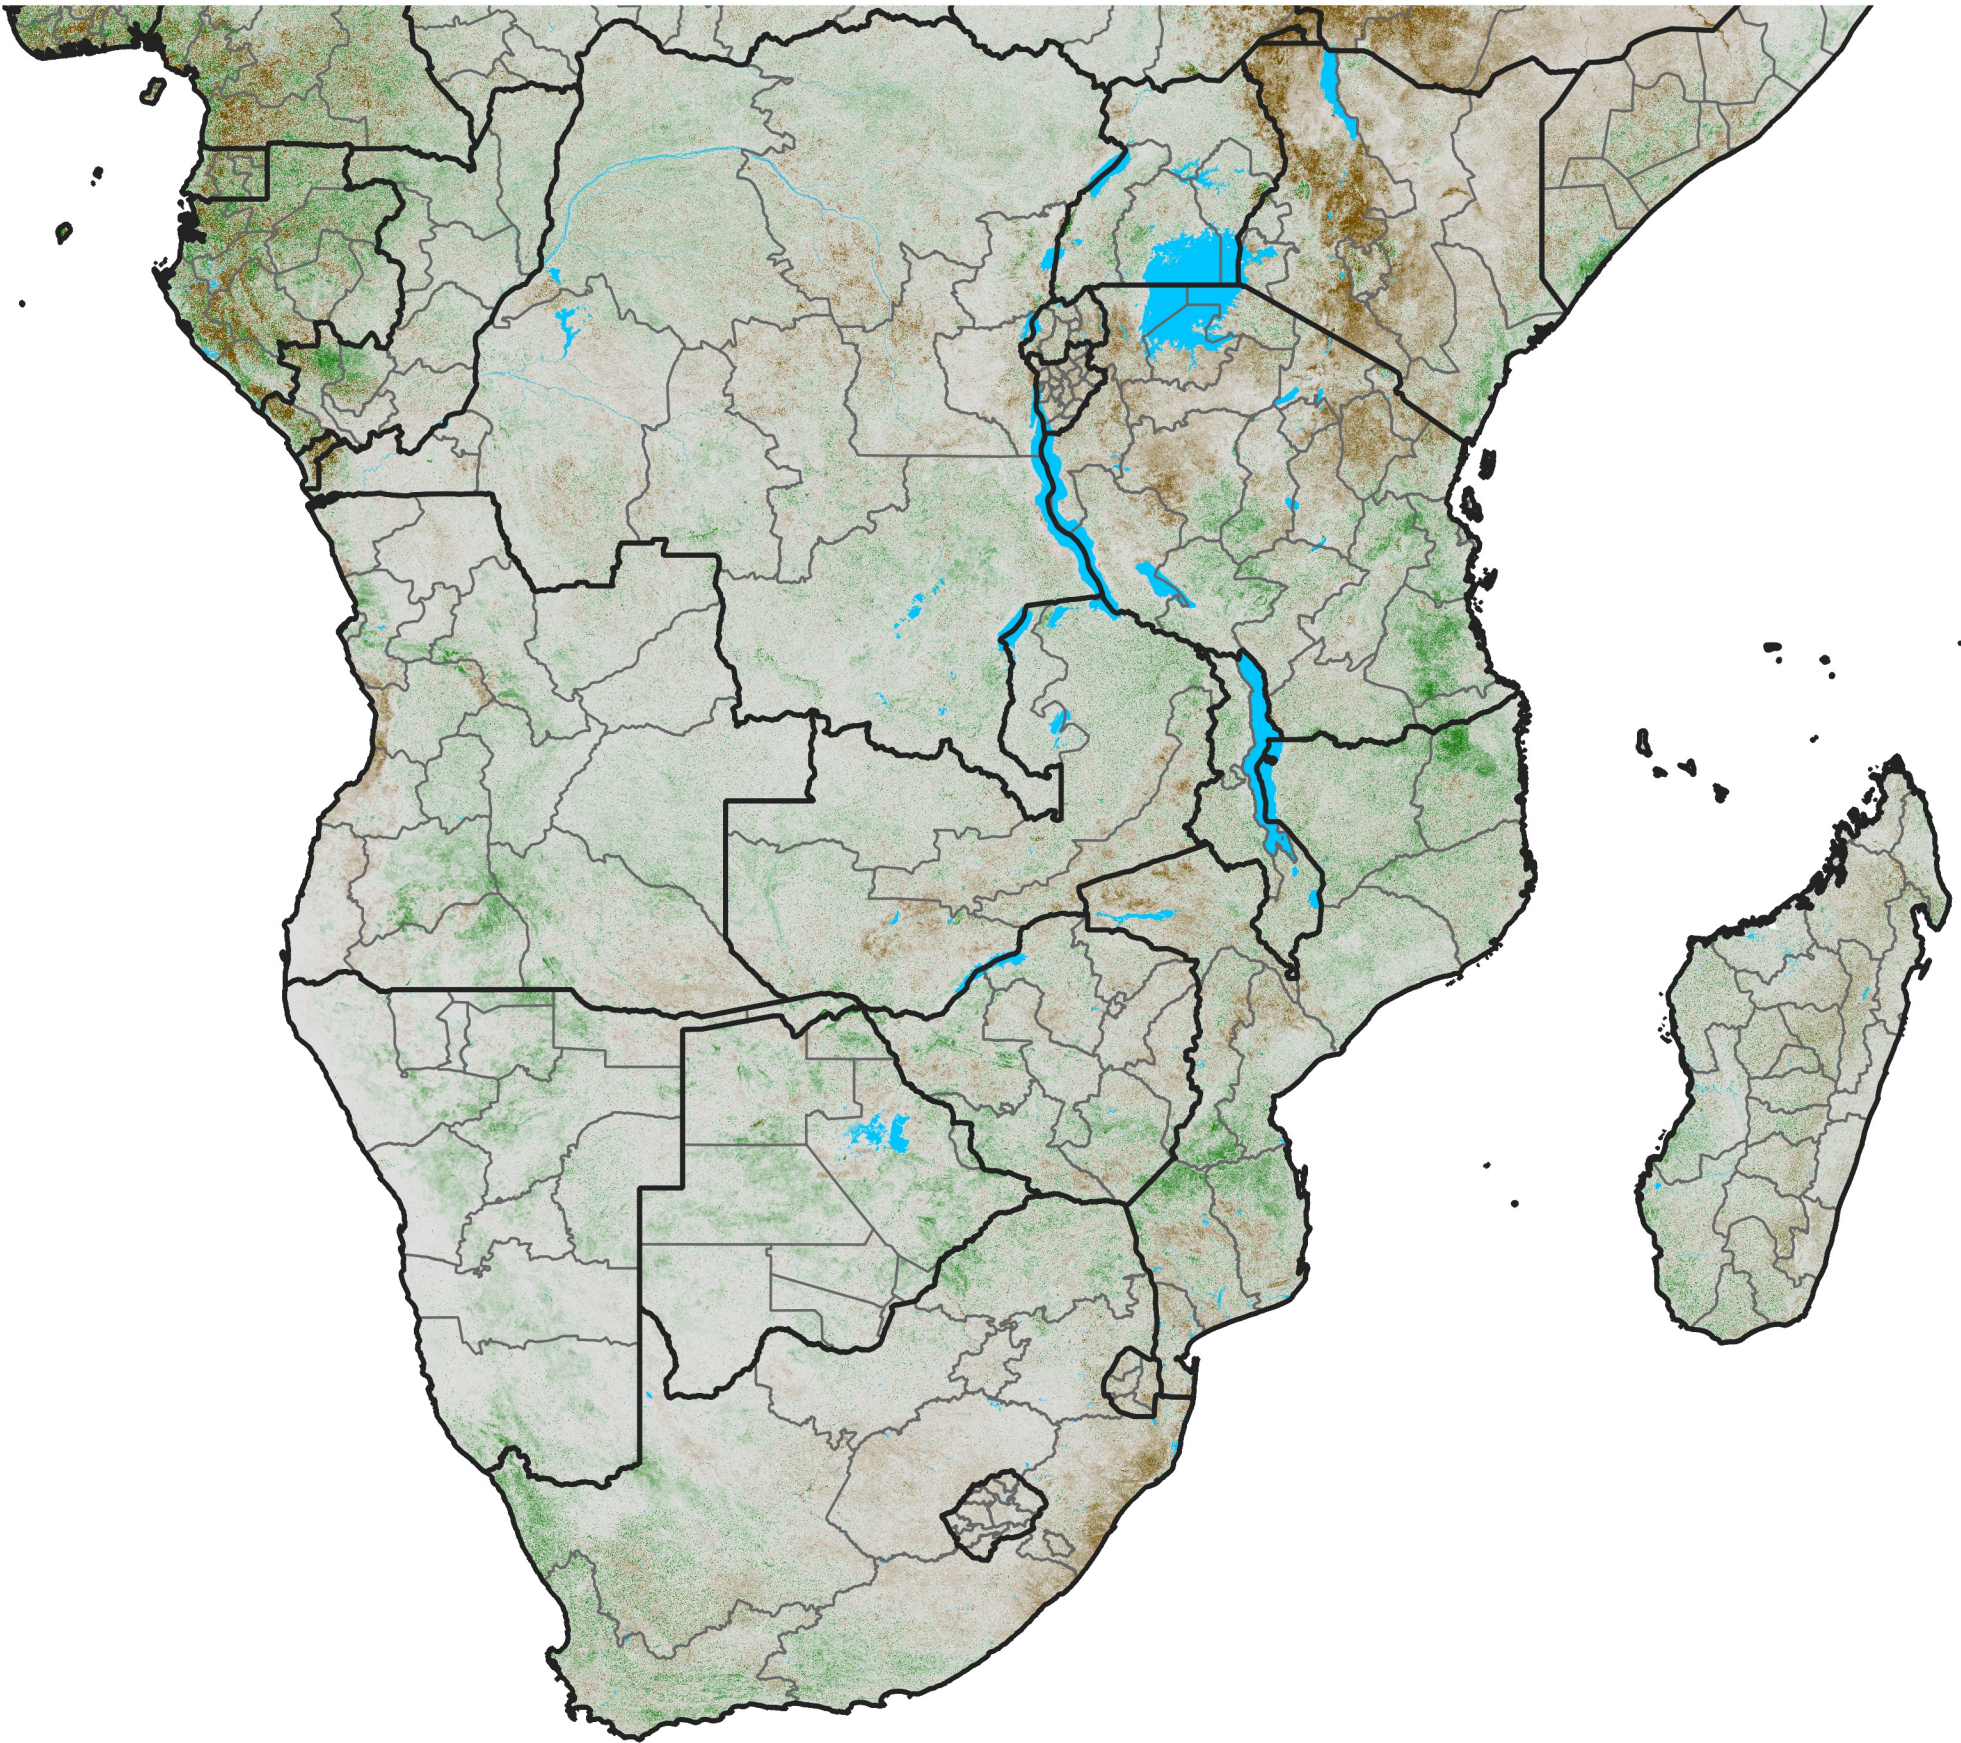

# Southern Africa

## NDVI Anomaly

2014 minus Mean (2012 - 2021)

Period 41 / Jul 16 - 25, 2014

### NDVI Anomaly

< -0.3   -0.2   -0.1   -0.05   0.05   0.1   0.2   >0.3

Negative

No Difference

Positive