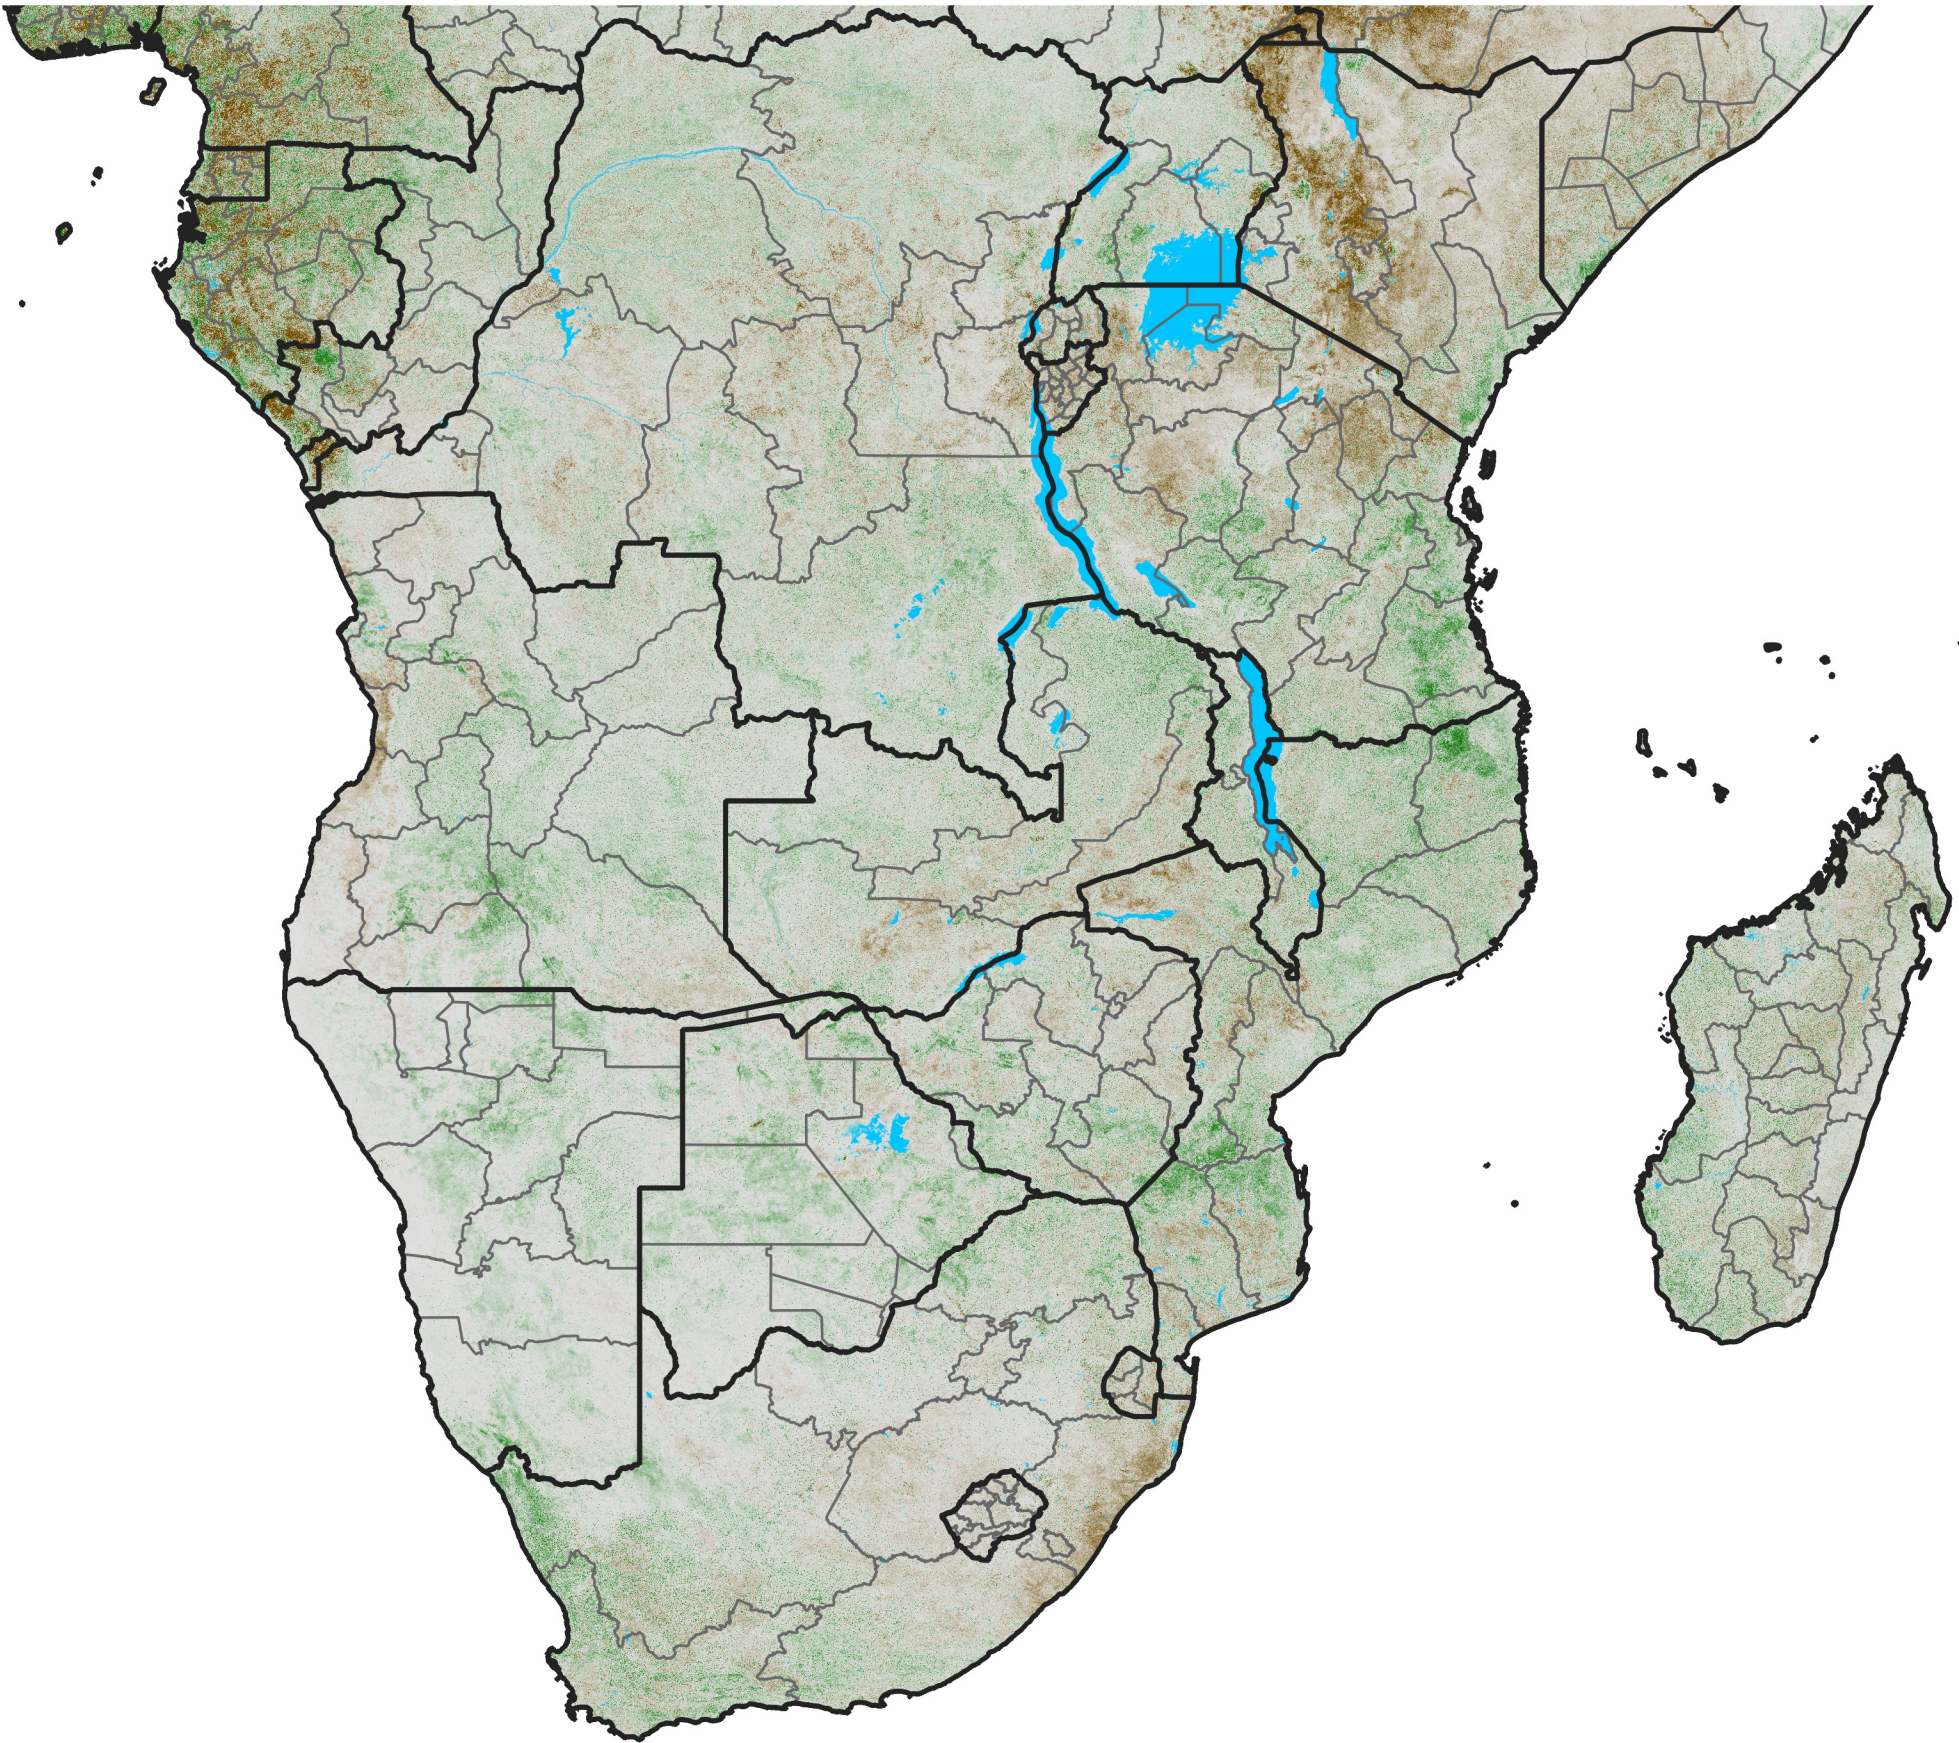

# Southern Africa

## NDVI Anomaly

2014 minus Mean (2012 - 2021)

Period 43 / Jul 26 - Aug 05, 2014

### NDVI Anomaly

< -0.3   -0.2   -0.1   -0.05   0.05   0.1   0.2   >0.3

Negative

No Difference

Positive