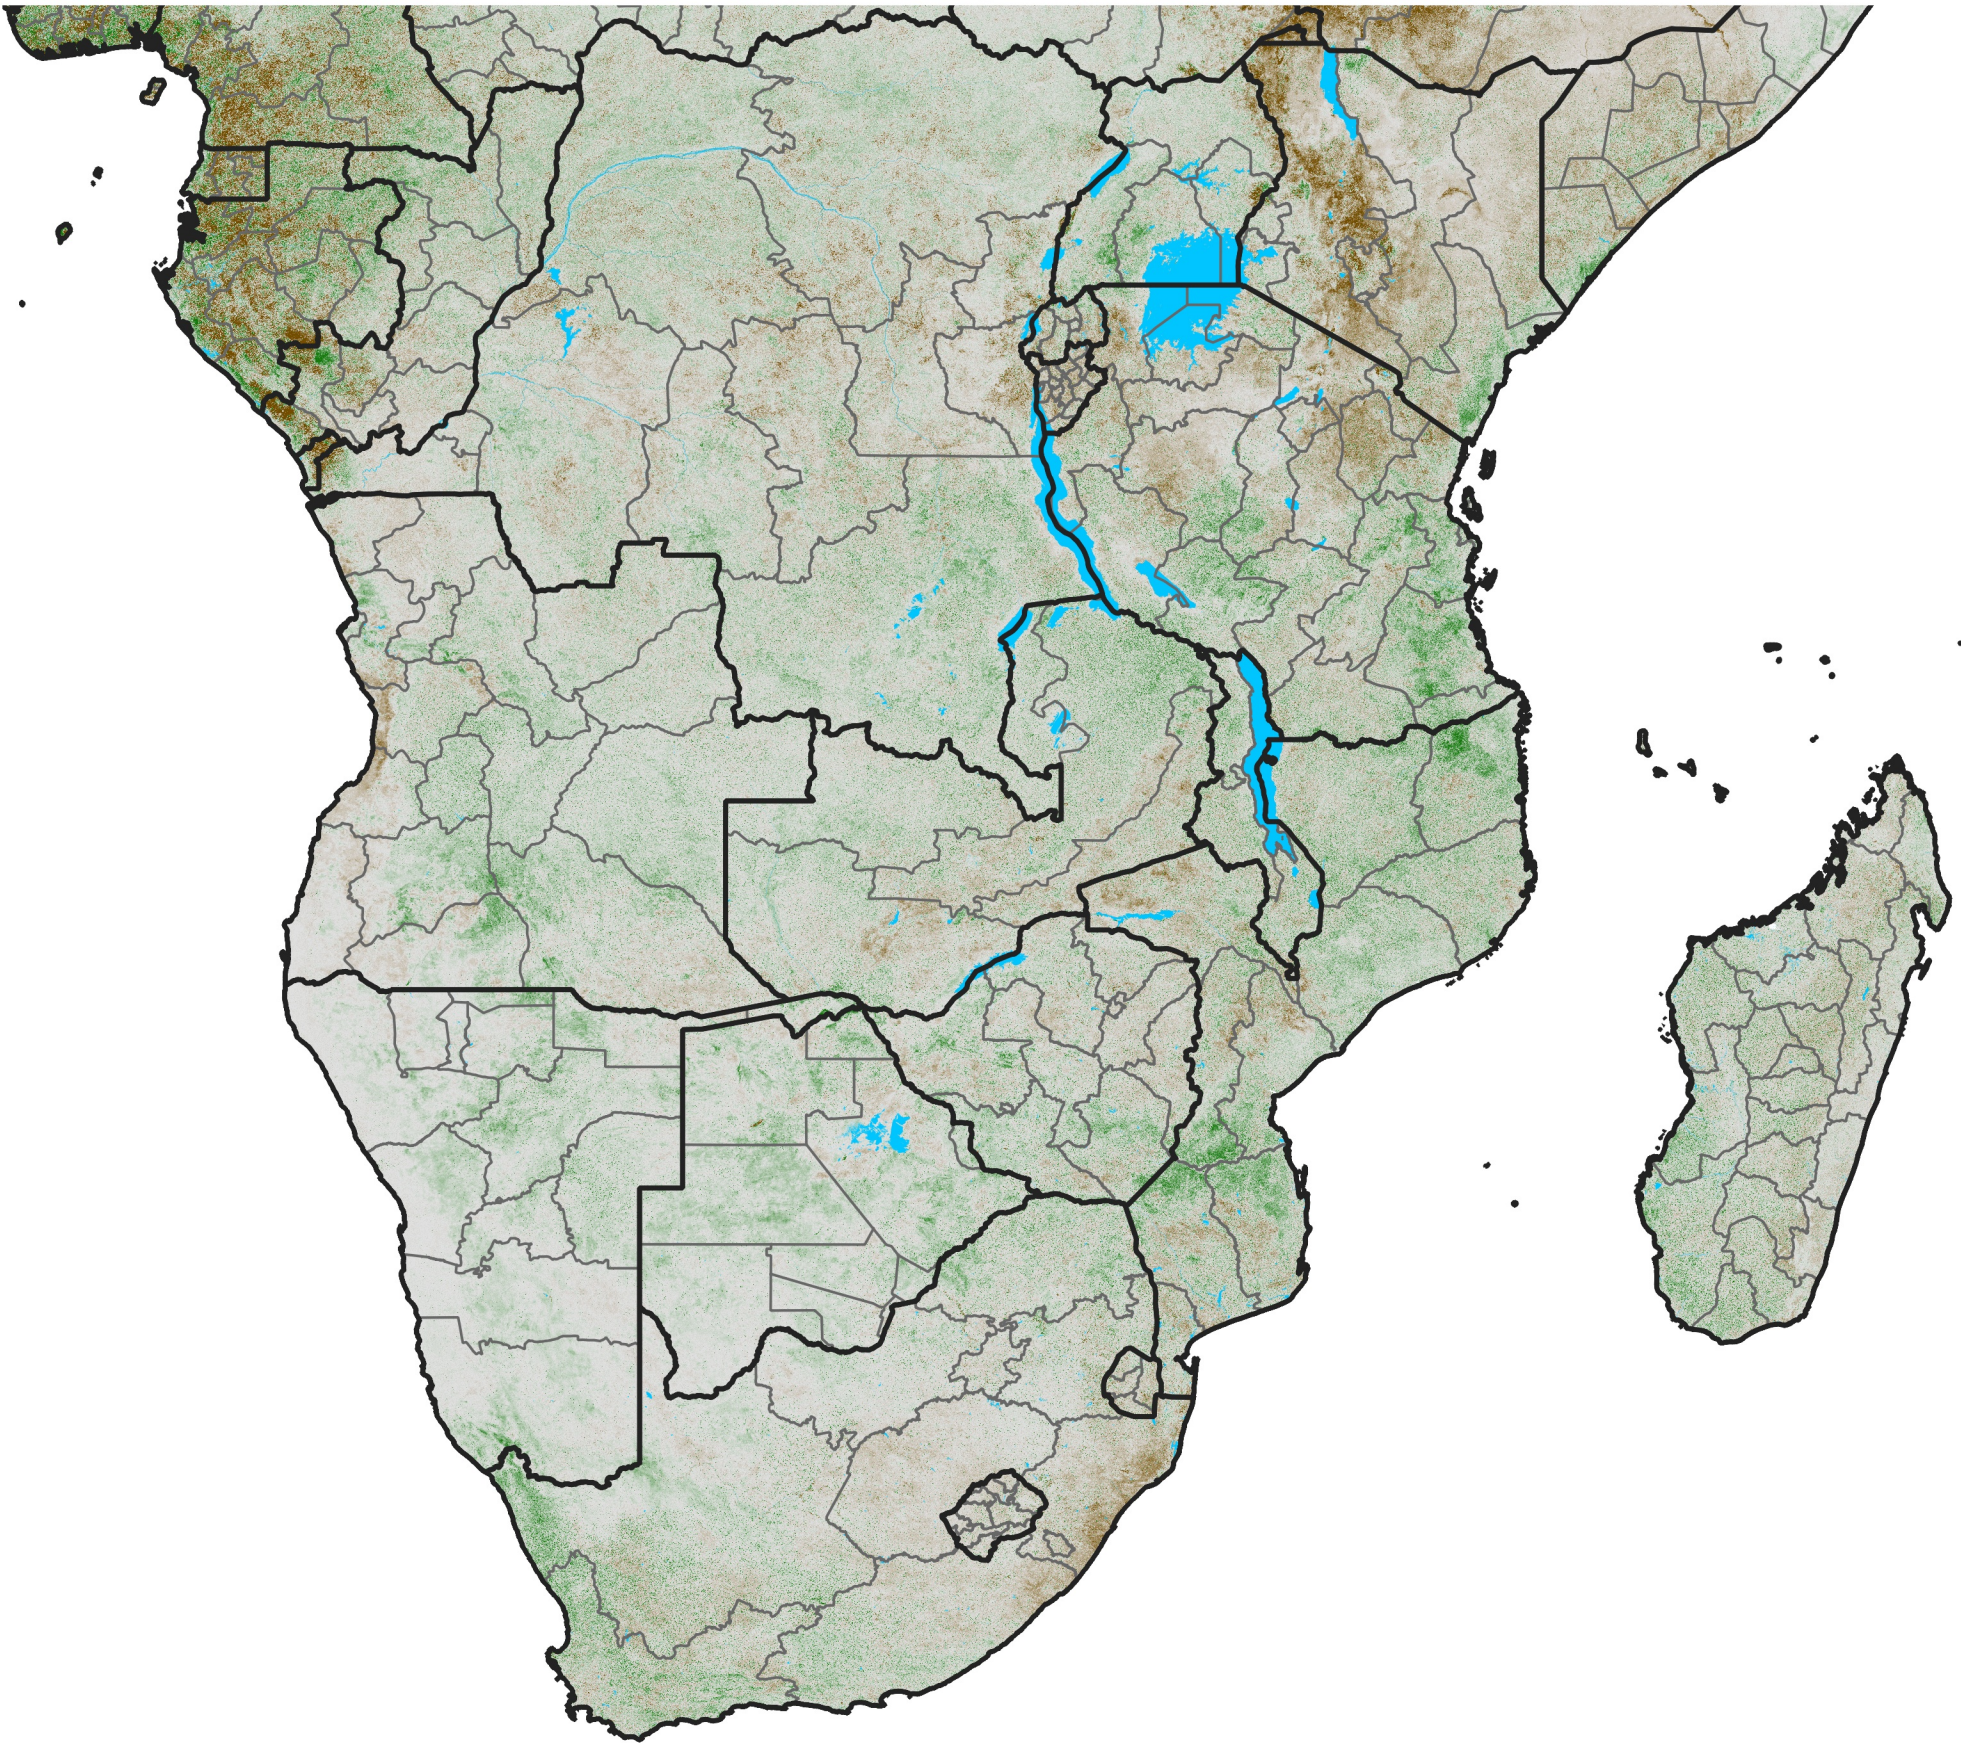

Southern Africa

NDVI Anomaly

2014 minus Mean (2012 - 2021)

Period 44 / Aug 01 - 10, 2014

NDVI Anomaly

< -0.3 -0.2 -0.1 -0.05 0.05 0.1 0.2 >0.3

Negative

No Difference