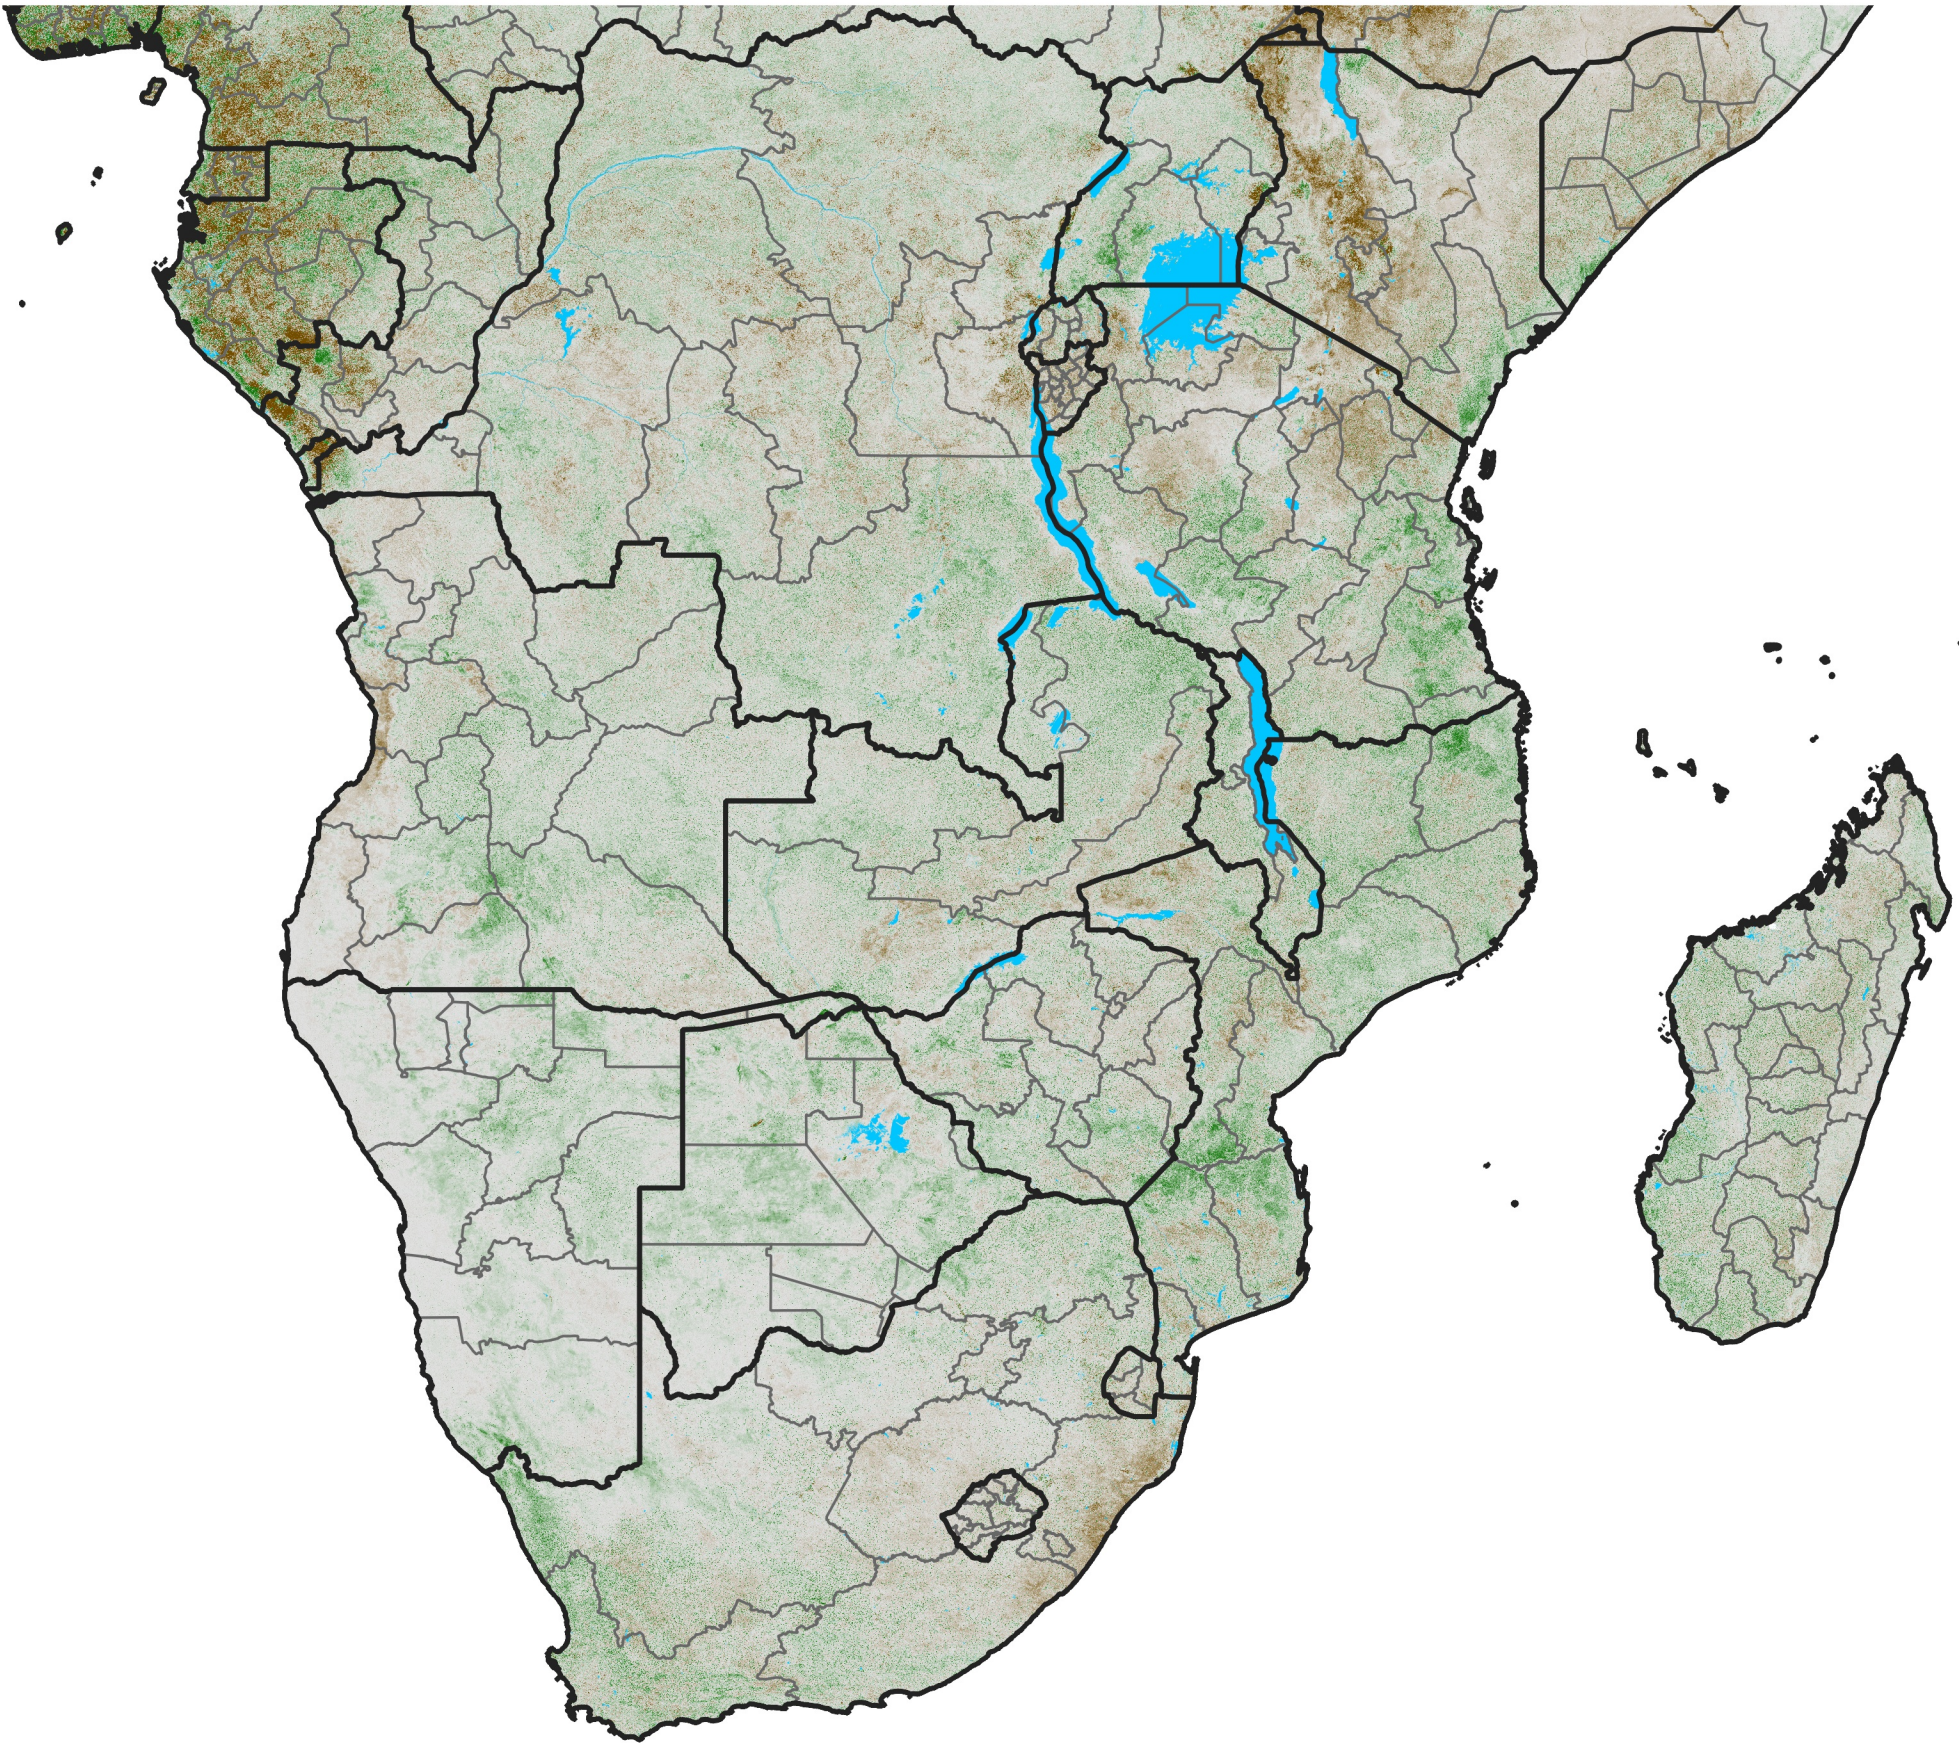

Southern Africa

NDVI Anomaly

2014 minus Mean (2012 - 2021)

Period 45 / Aug 06 - 15, 2014

NDVI Anomaly

< -0.3 -0.2 -0.1 -0.05 0.05 0.1 0.2 > 0.3

Negative

No Difference