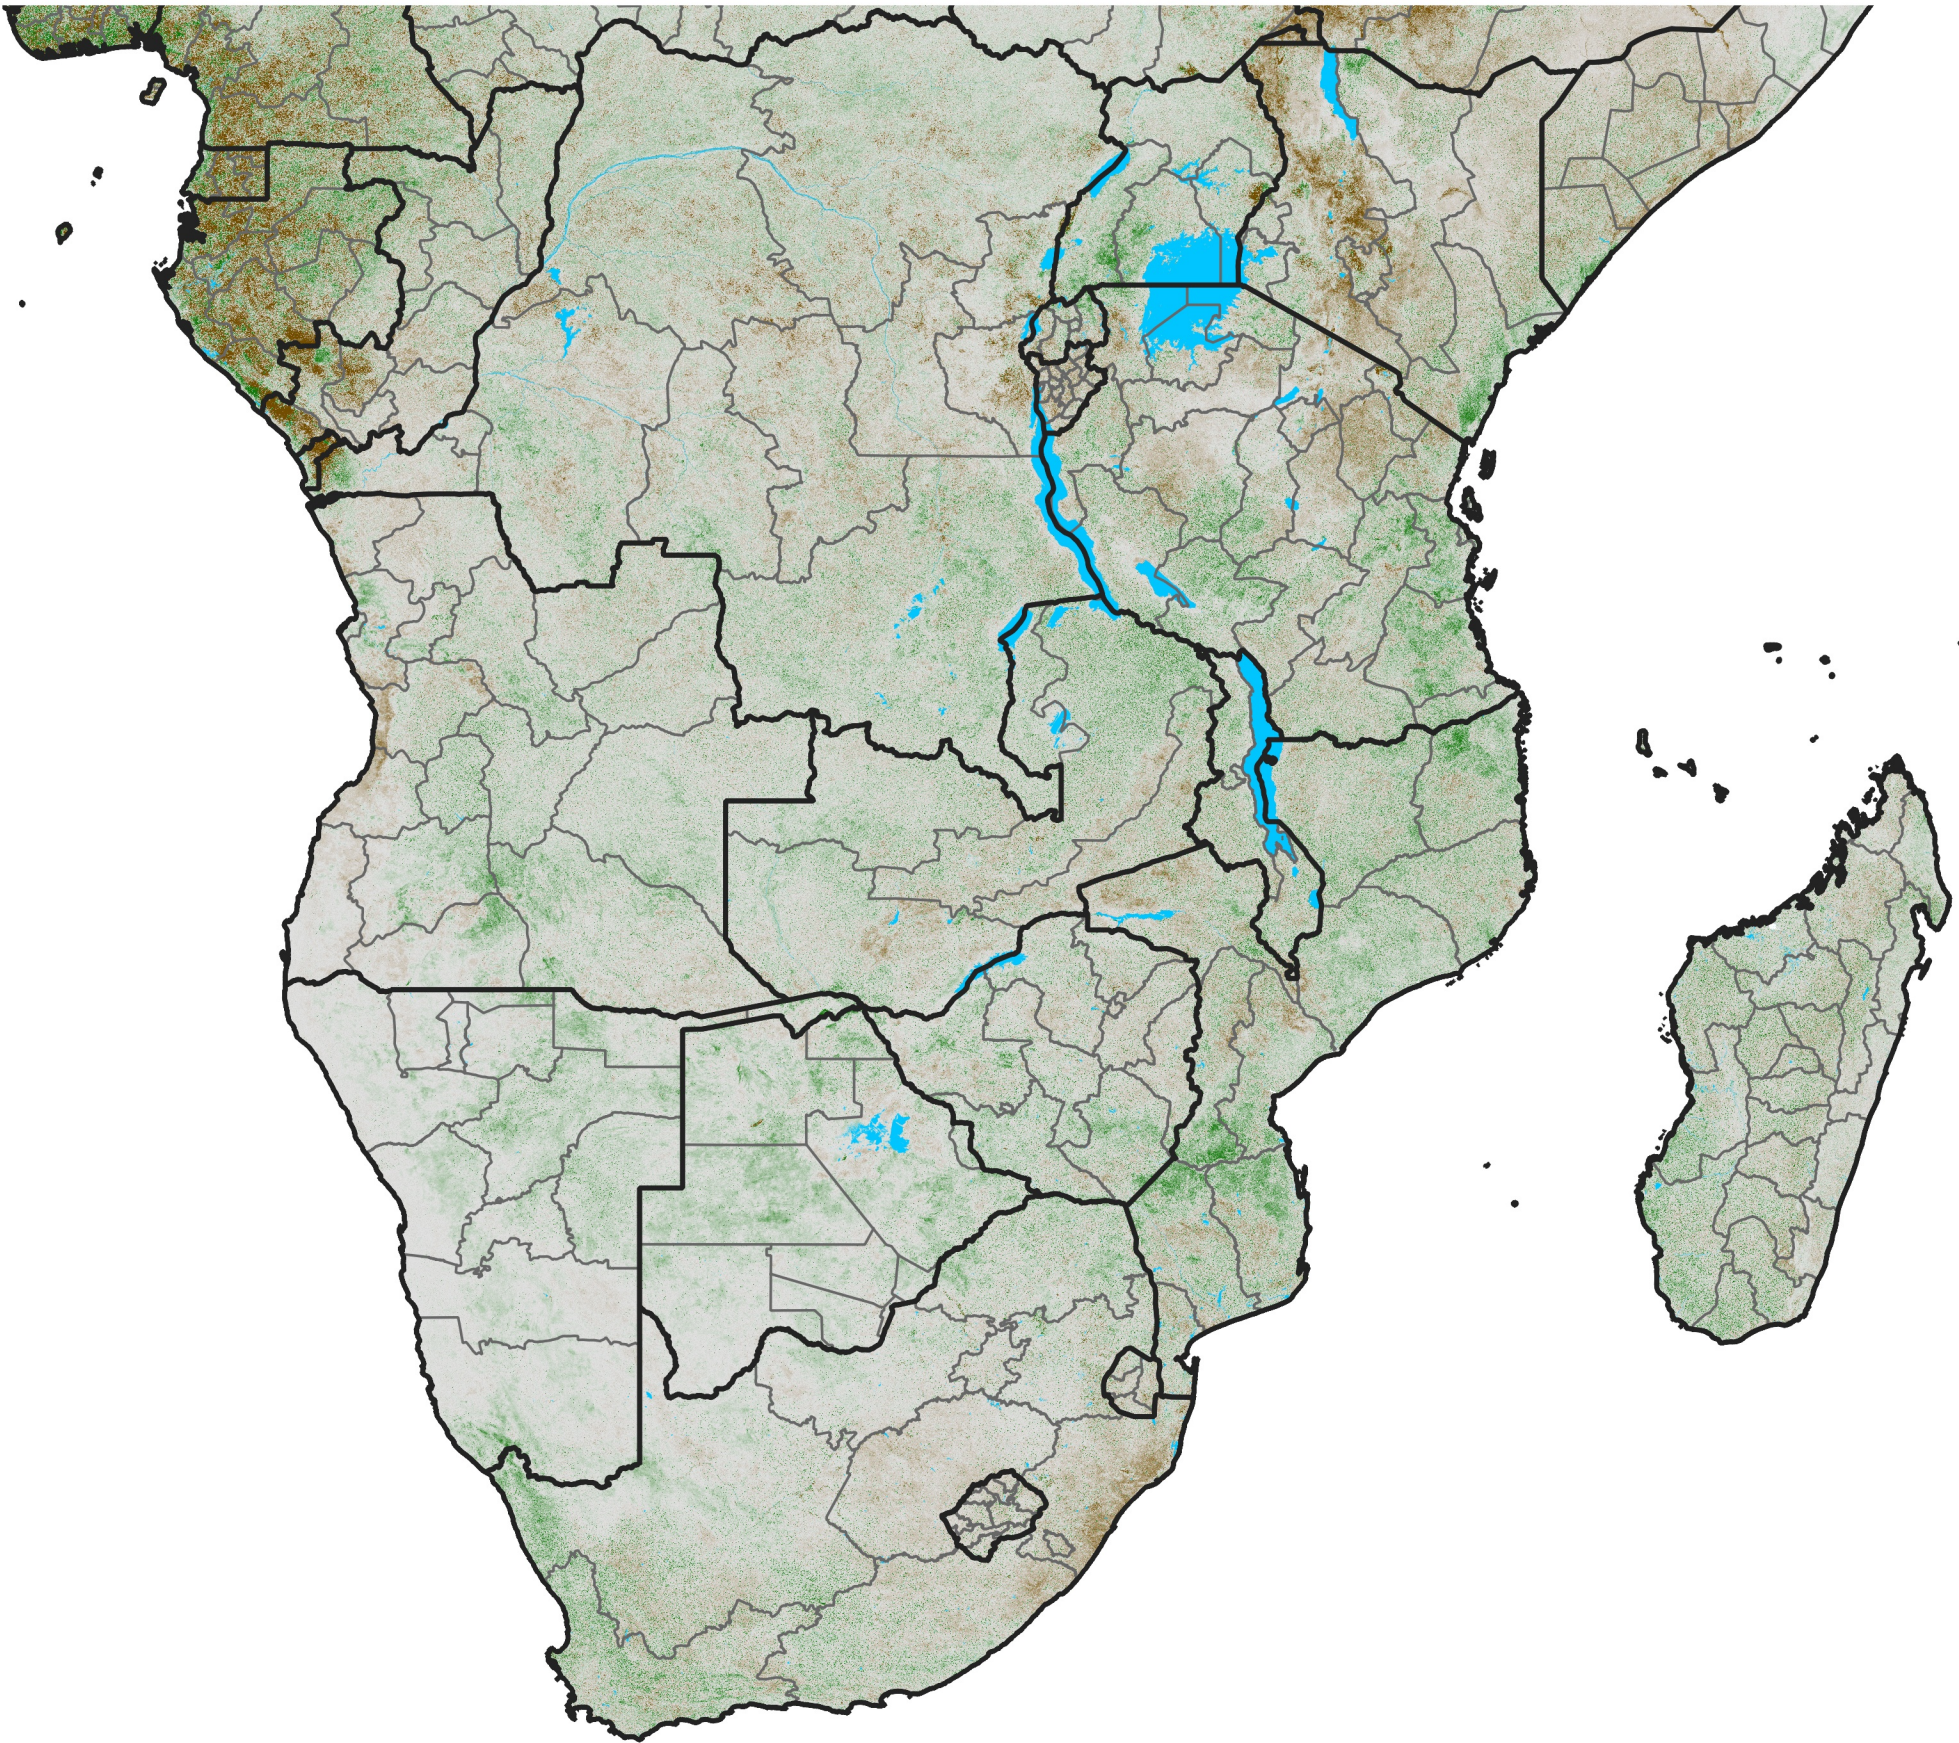

# Southern Africa

## NDVI Anomaly

2014 minus Mean (2012 - 2021)

Period 46 / Aug 11 - 20, 2014

### NDVI Anomaly

< -0.3   -0.2   -0.1   -0.05   0.05   0.1   0.2   >0.3

Negative

No Difference

Positive