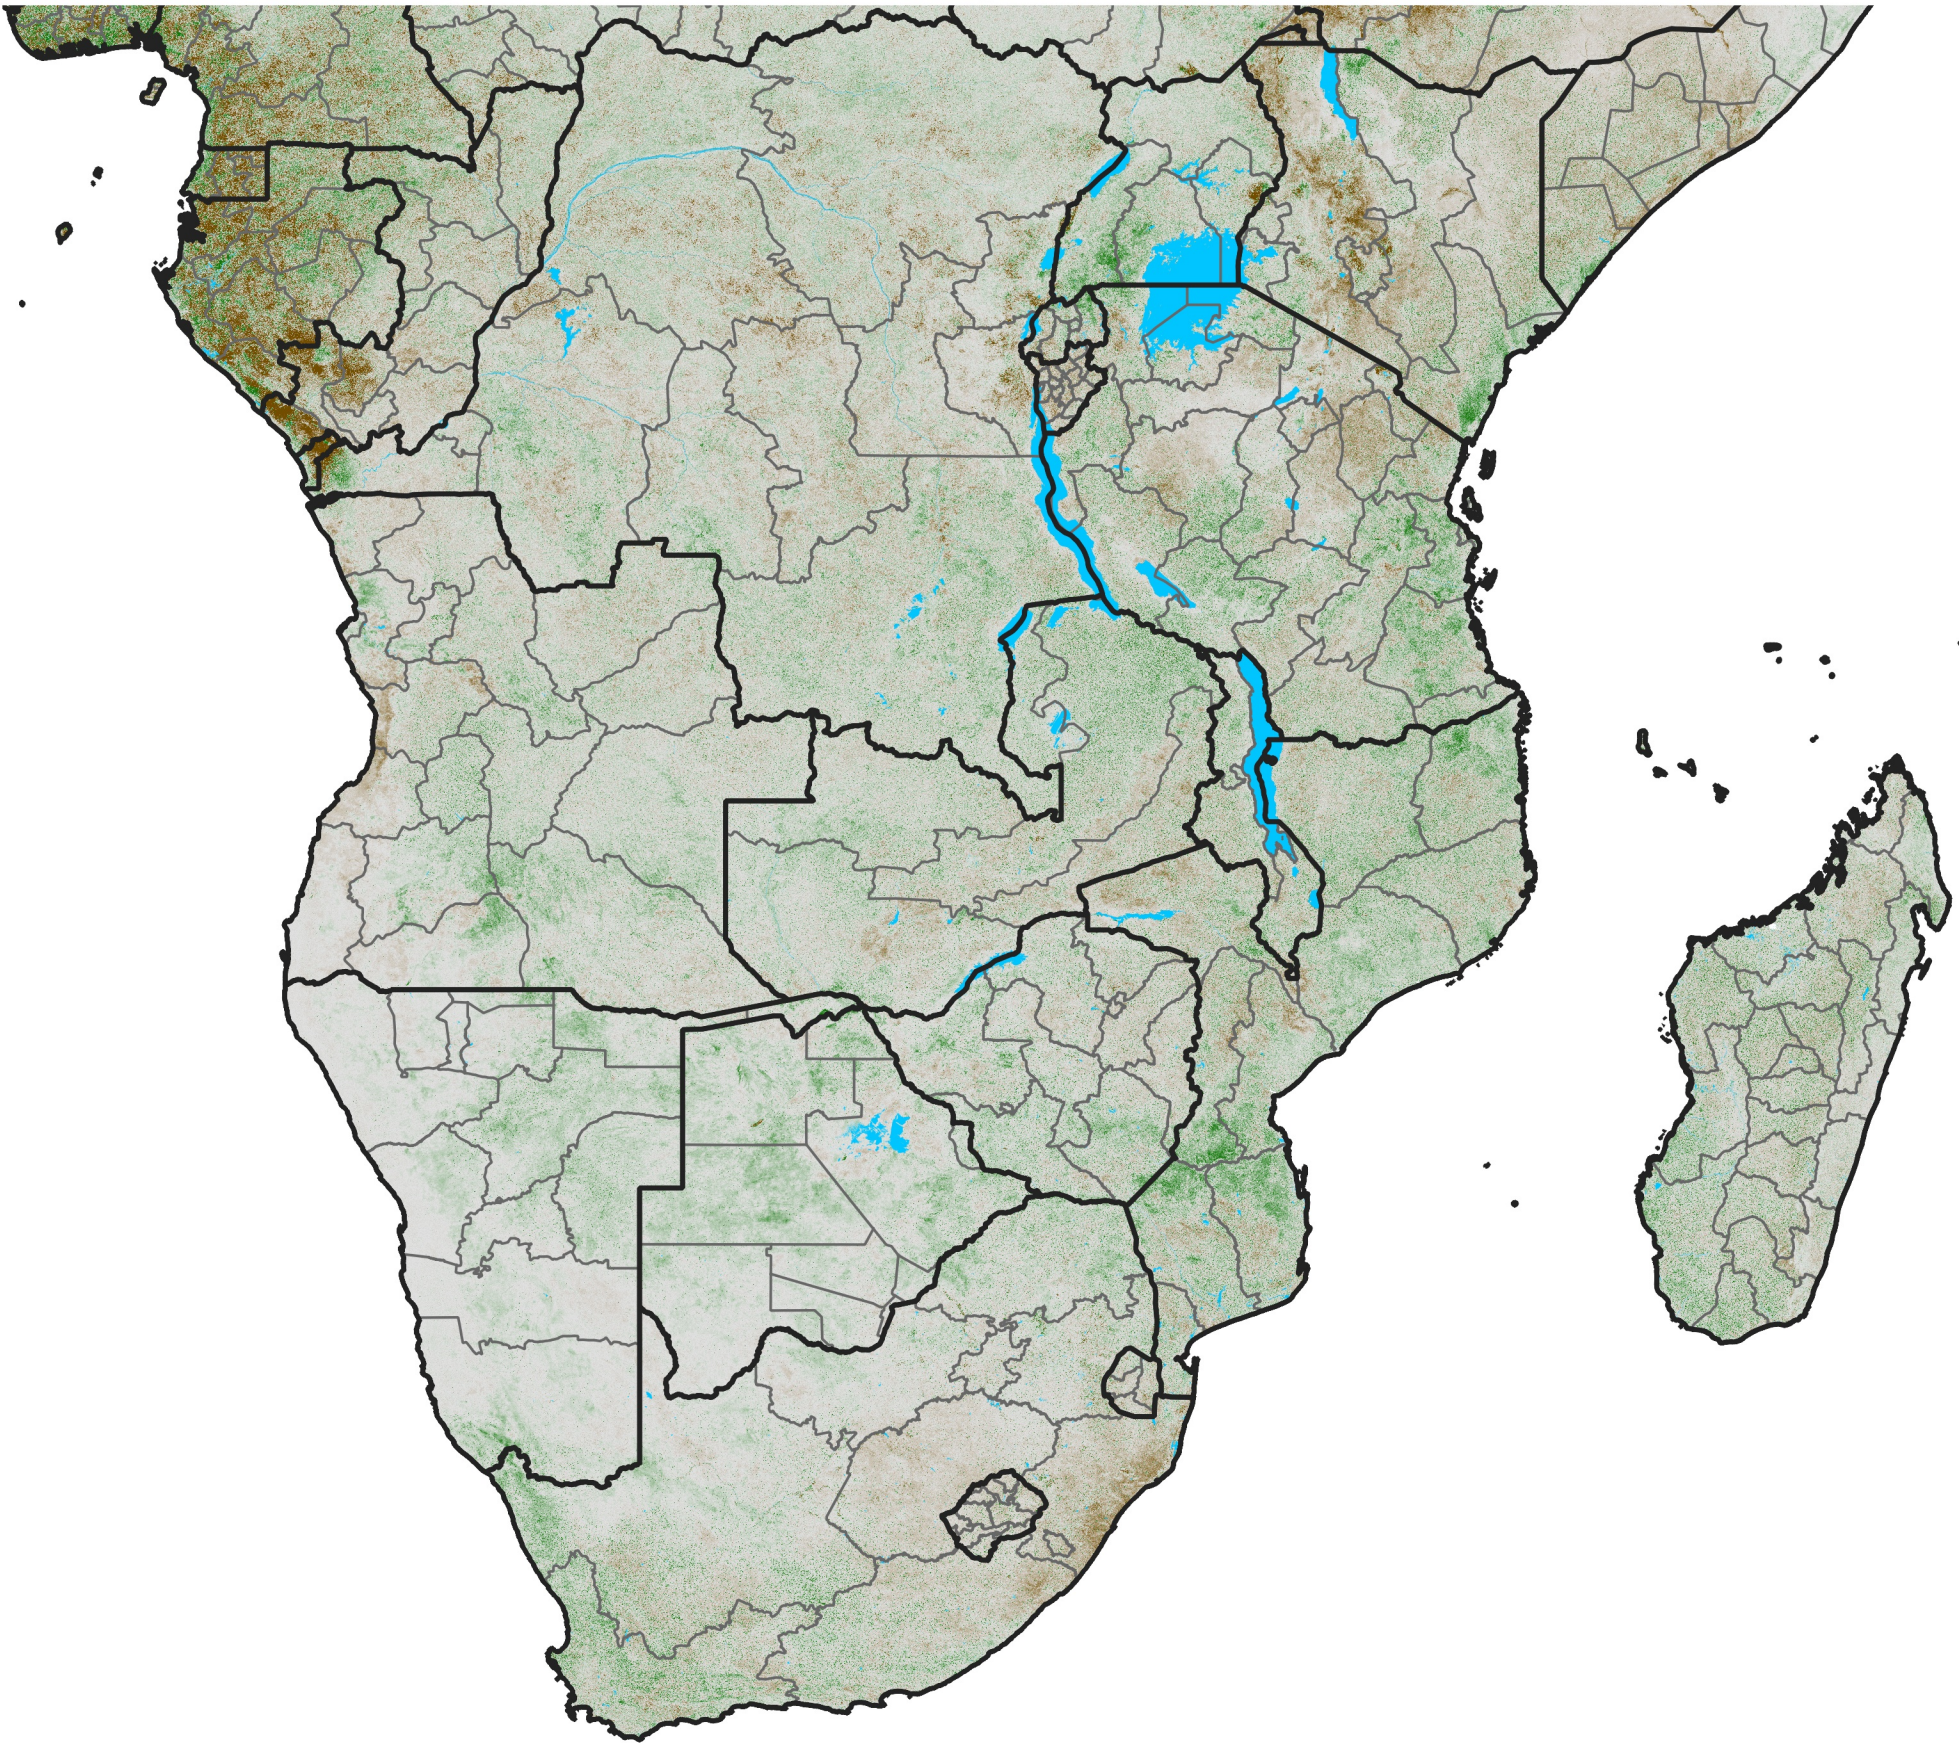

# Southern Africa

## NDVI Anomaly

2014 minus Mean (2012 - 2021)

Period 47 / Aug 16 - 25, 2014

### NDVI Anomaly

< -0.3   -0.2   -0.1   -0.05   0.05   0.1   0.2   >0.3

Negative

No Difference

Positive