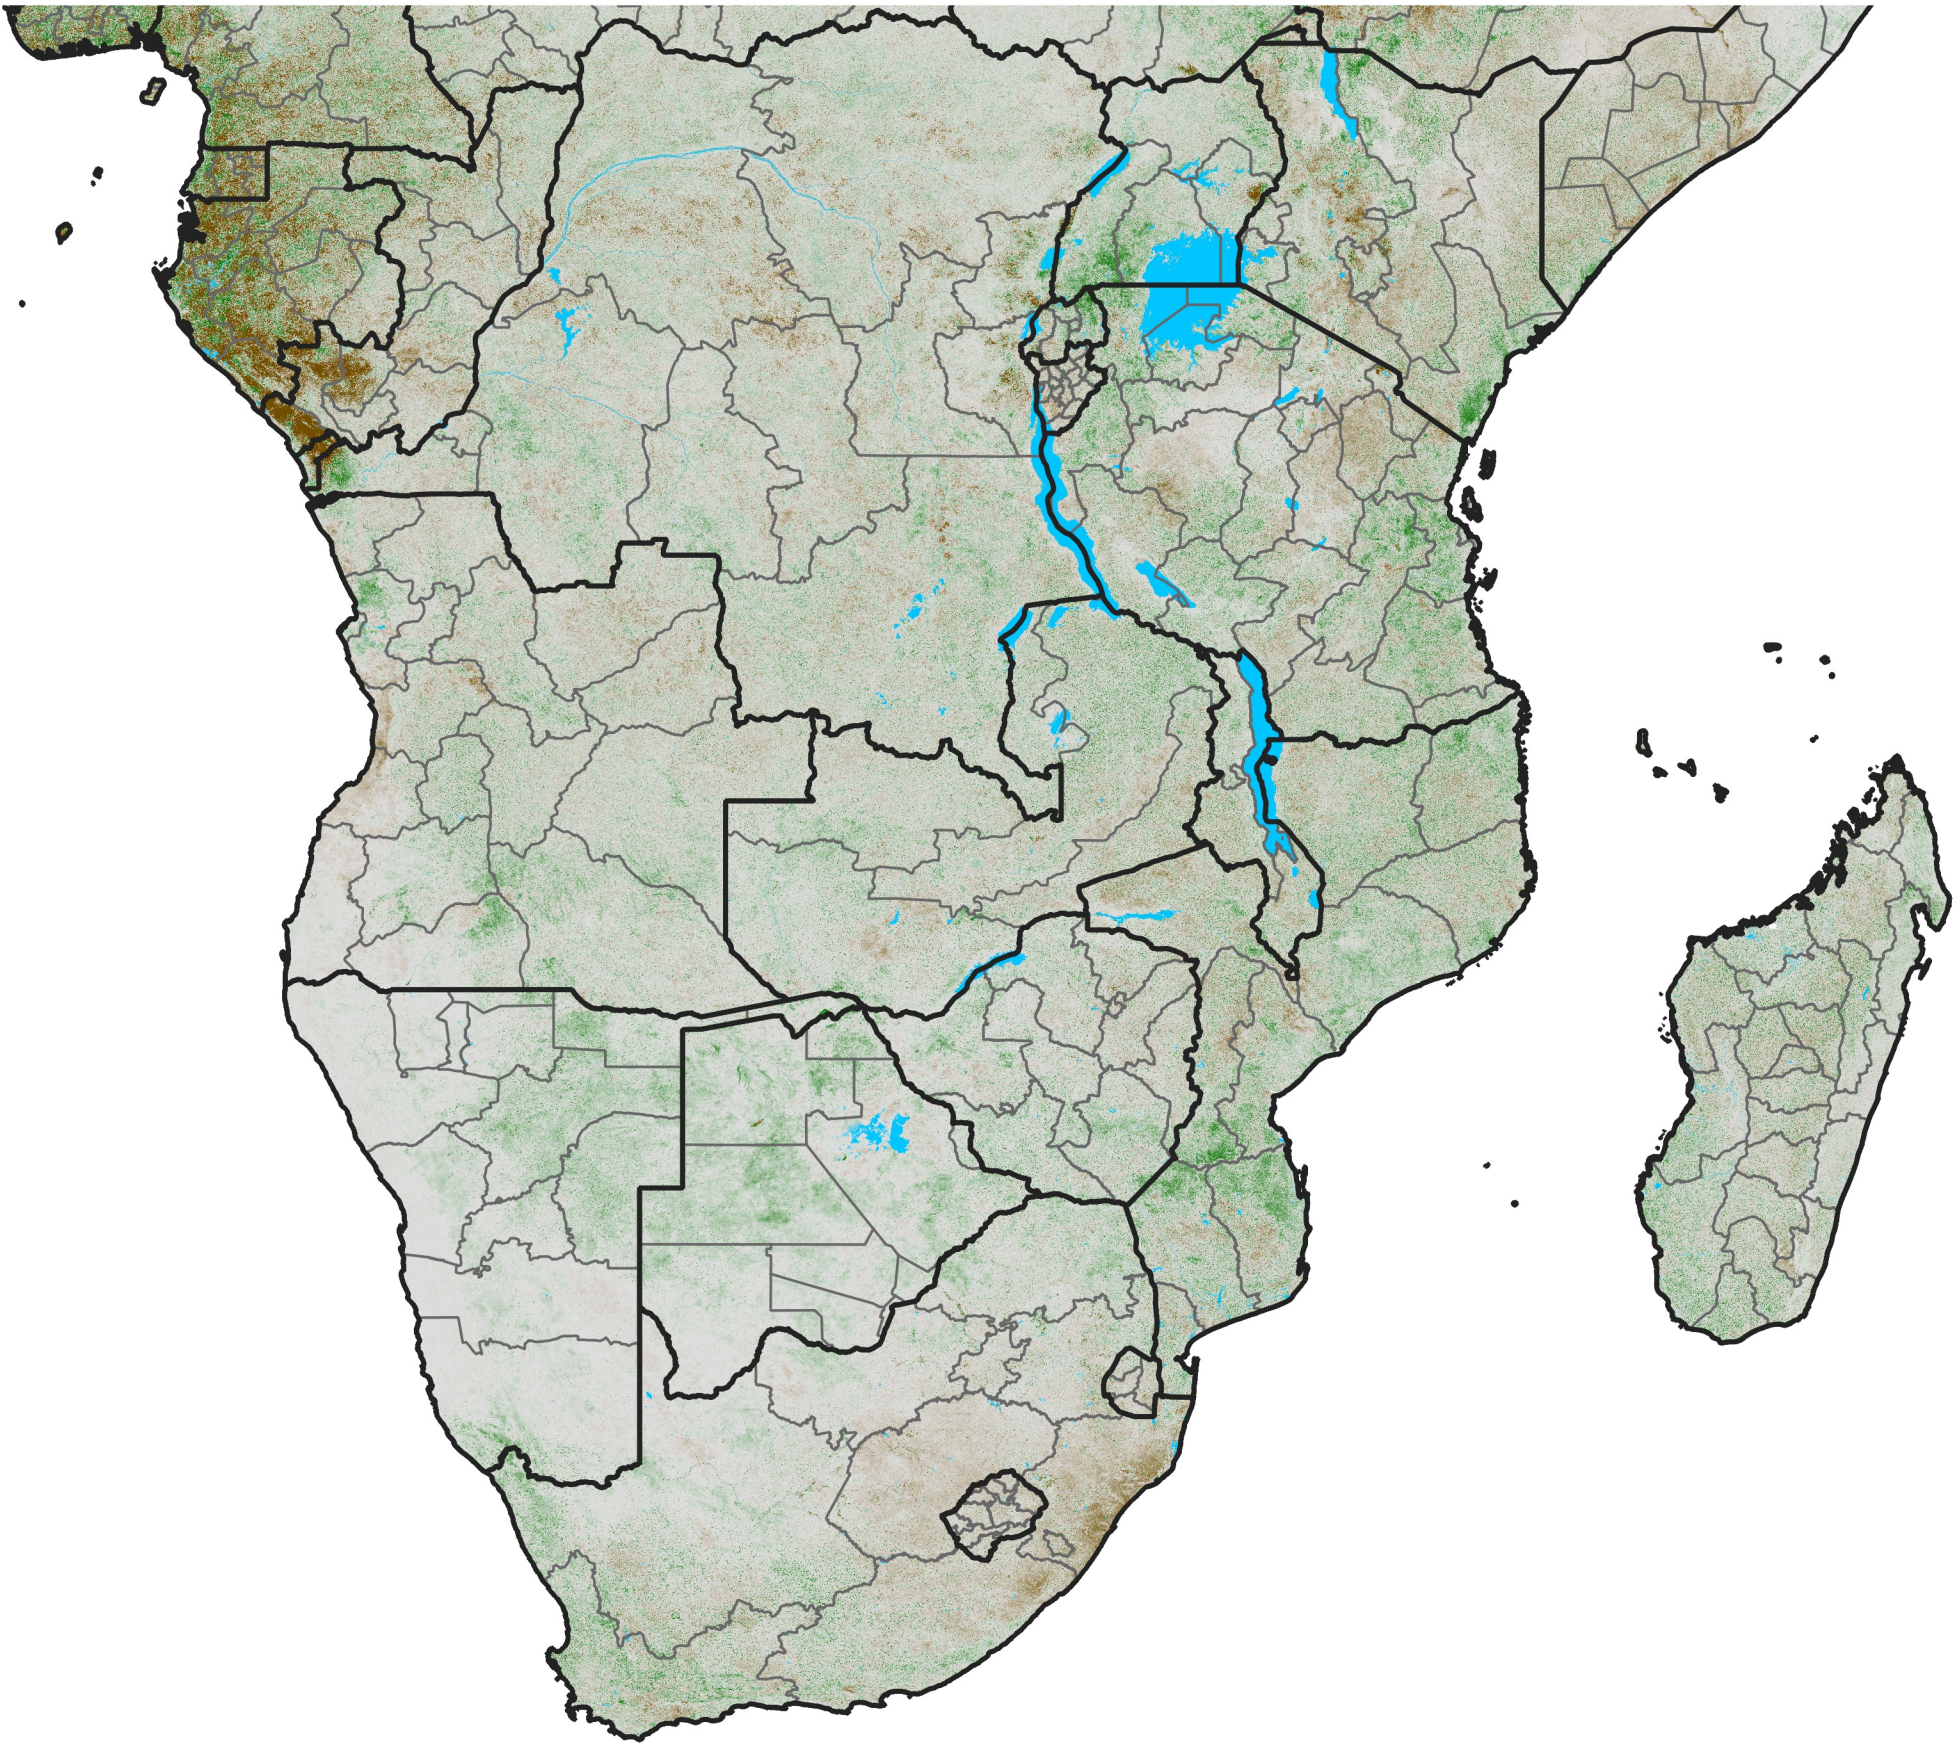

Southern Africa

NDVI Anomaly

2014 minus Mean (2012 - 2021)

Period 49 / Aug 26 - Sep 05, 2014

NDVI Anomaly

< -0.3 -0.2 -0.1 -0.05 0.05 0.1 0.2 >0.3

Negative

No Difference