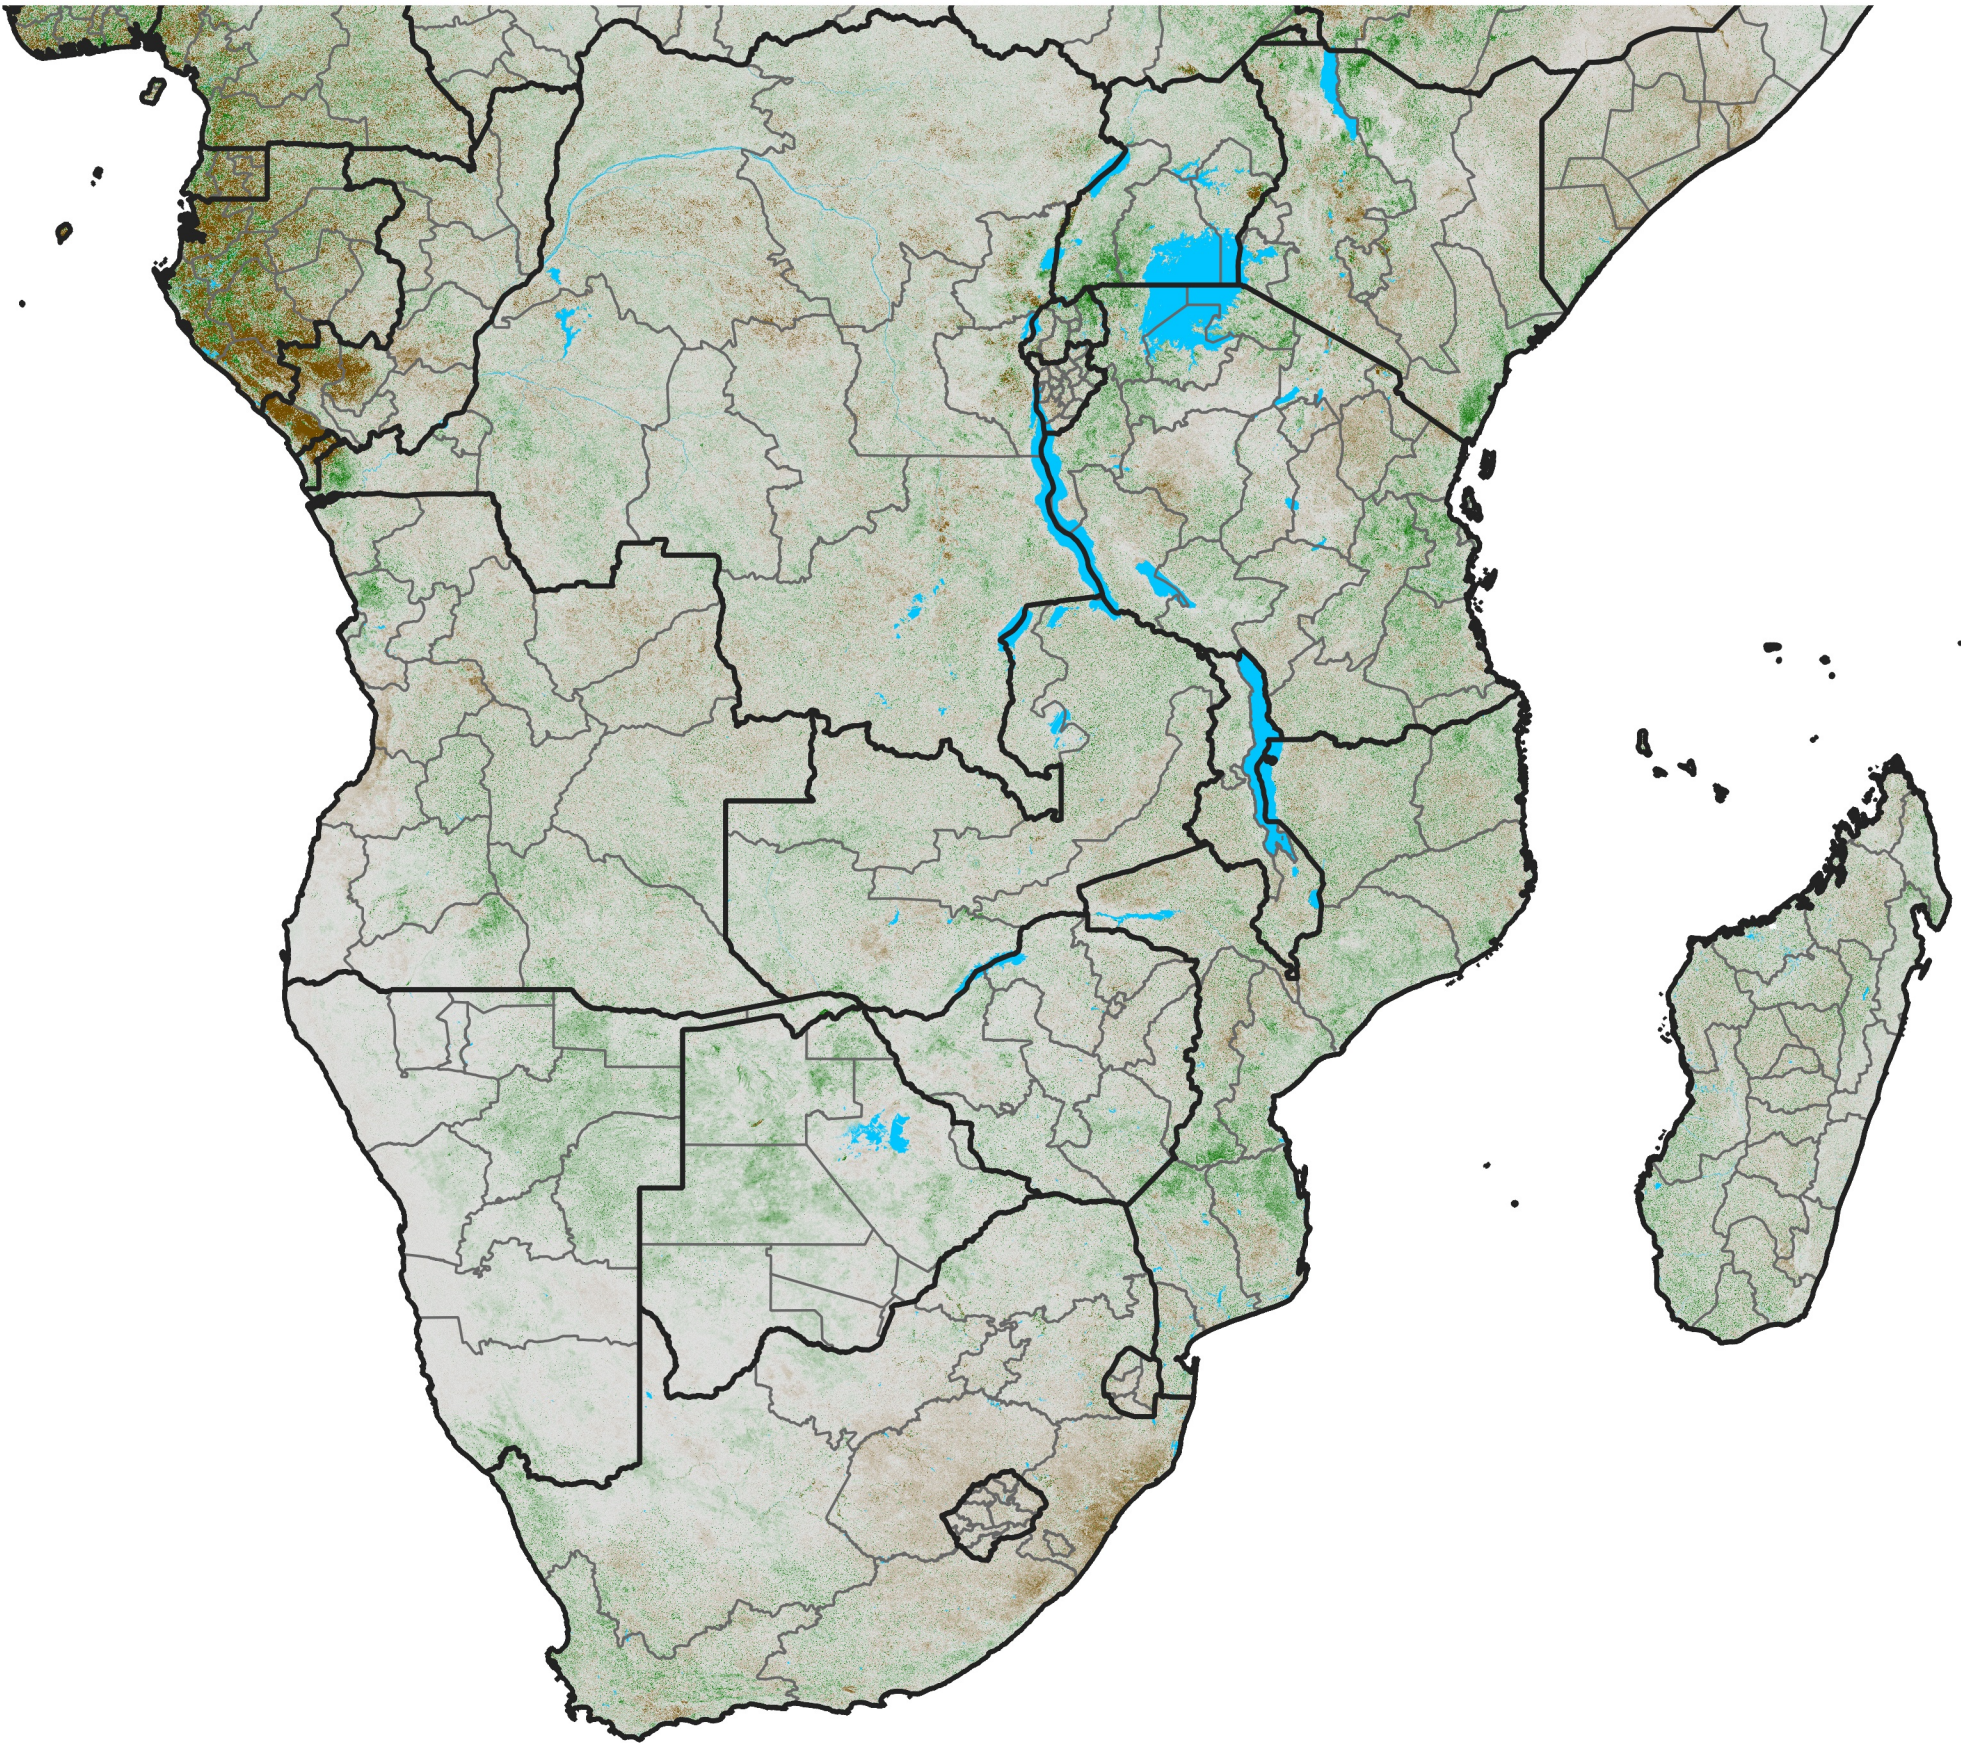

Southern Africa

NDVI Anomaly

2014 minus Mean (2012 - 2021)

Period 50 / Sep 01 - 10, 2014

NDVI Anomaly

< -0.3 -0.2 -0.1 -0.05 0.05 0.1 0.2 >0.3

Negative

No Difference