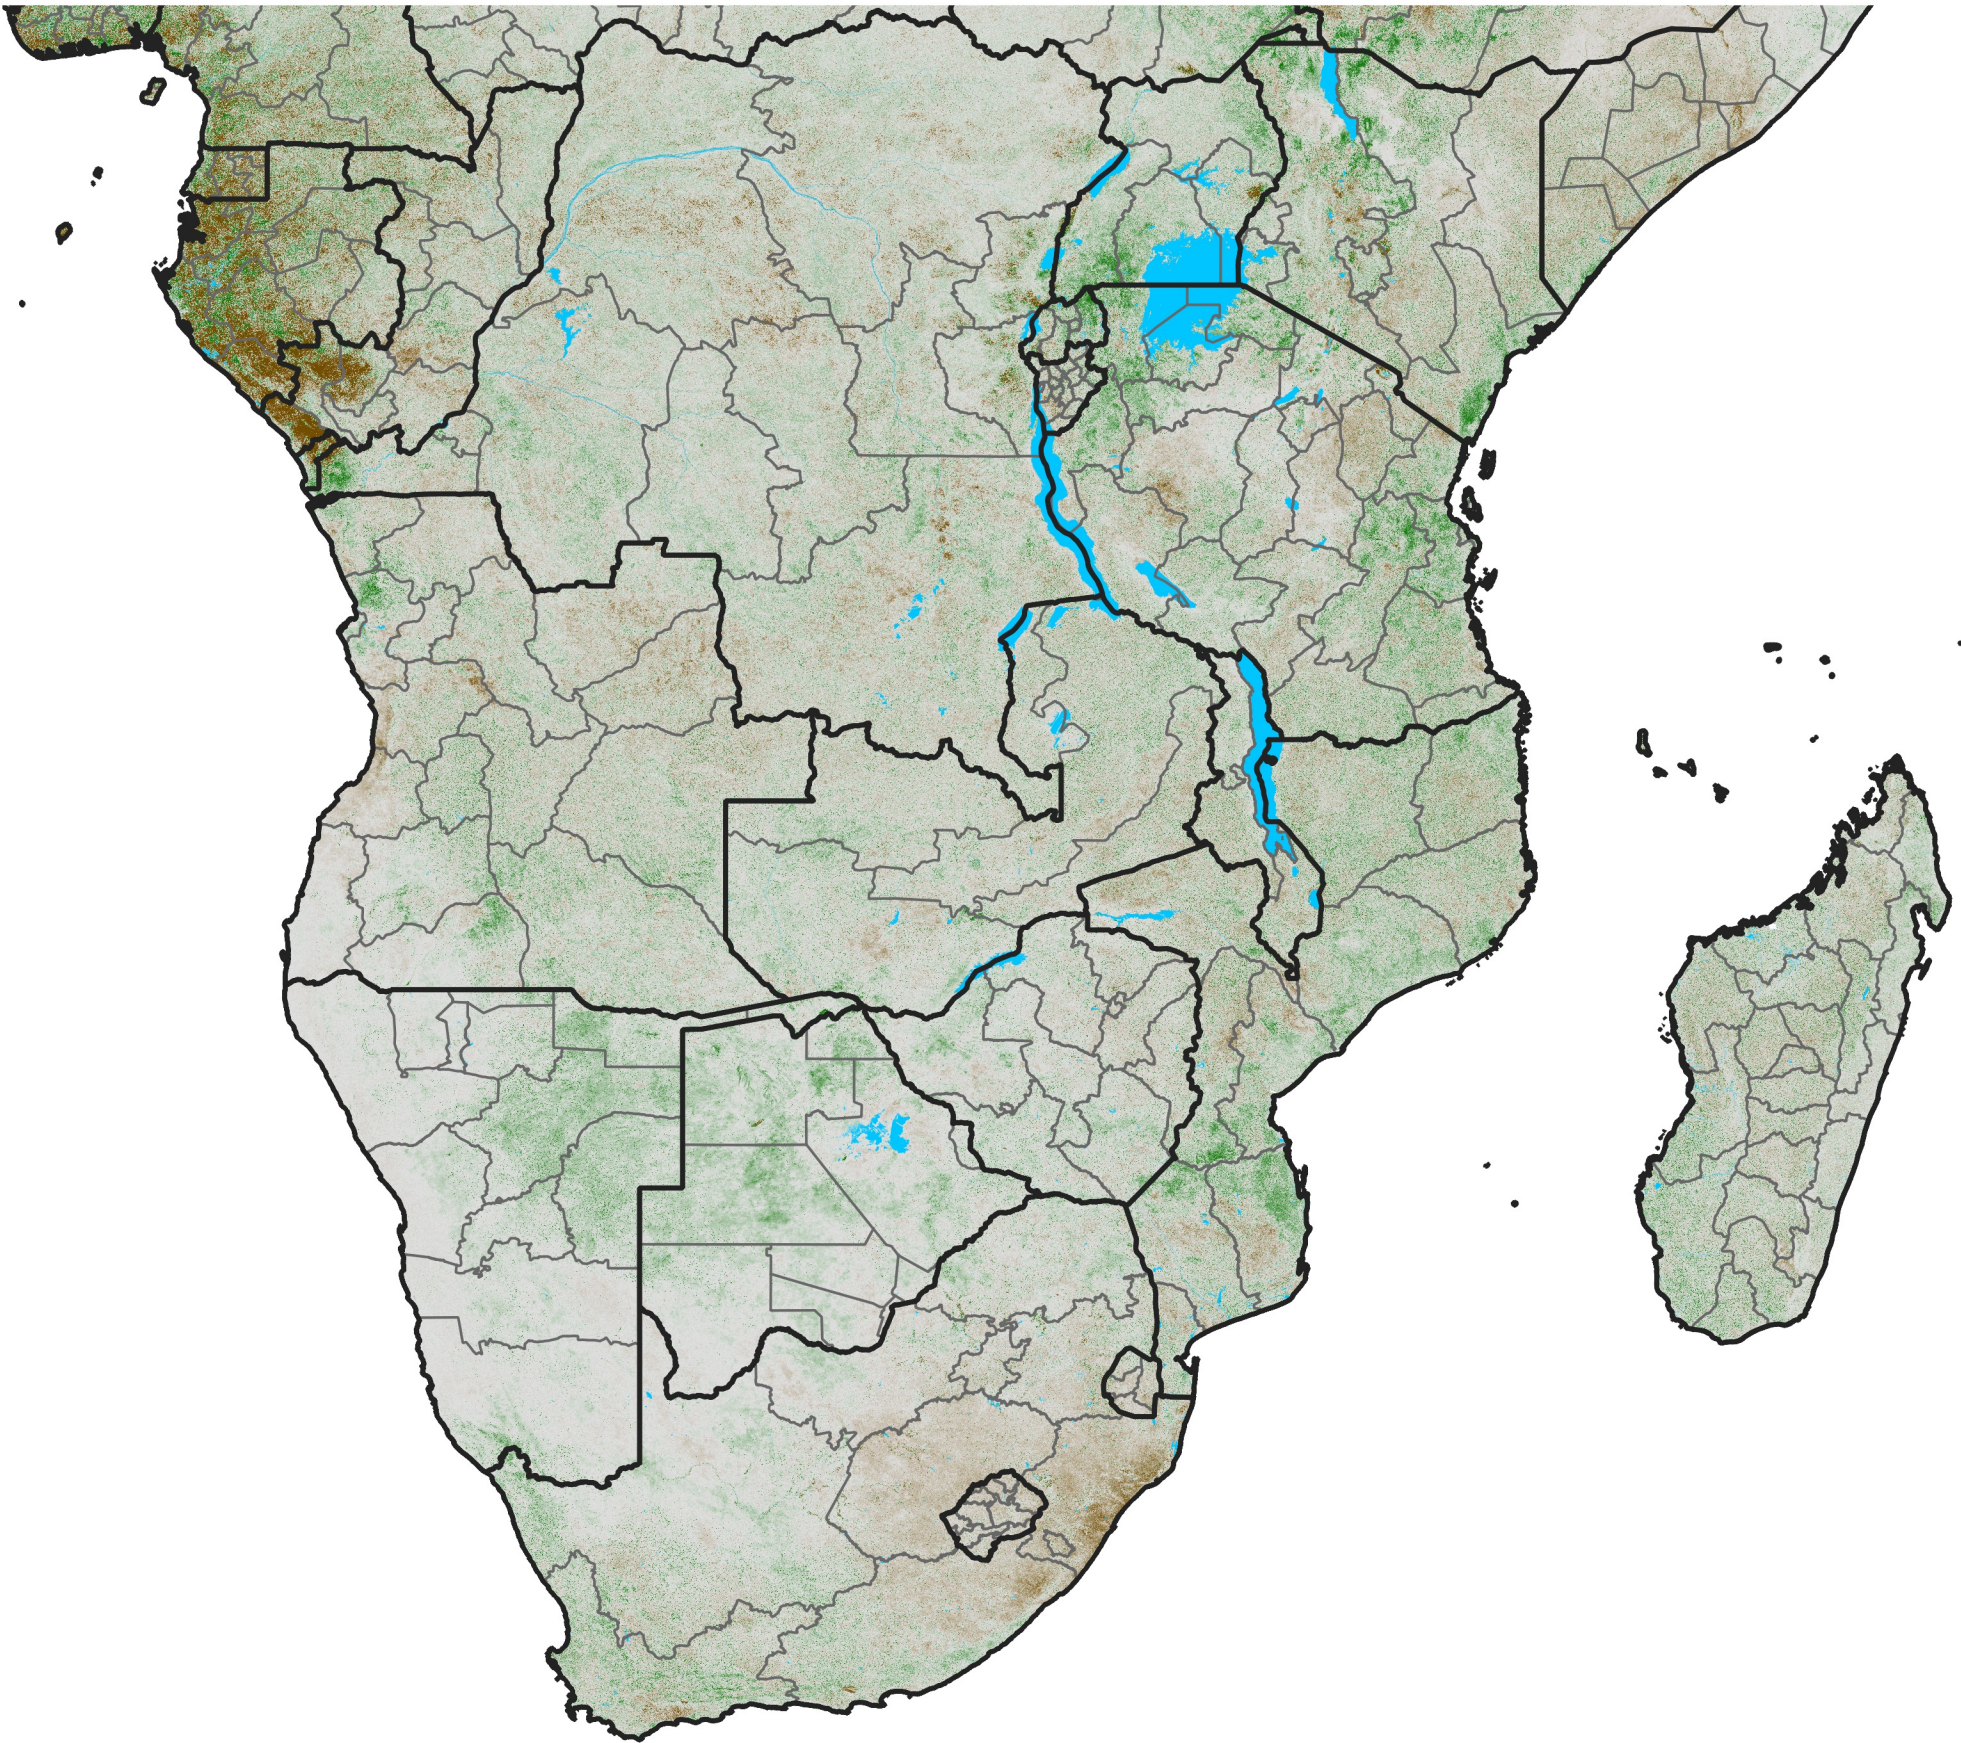

Southern Africa

NDVI Anomaly

2014 minus Mean (2012 - 2021)

Period 51 / Sep 06 - 15, 2014

NDVI Anomaly

< -0.3 -0.2 -0.1 -0.05 0.05 0.1 0.2 >0.3

Negative

No Difference