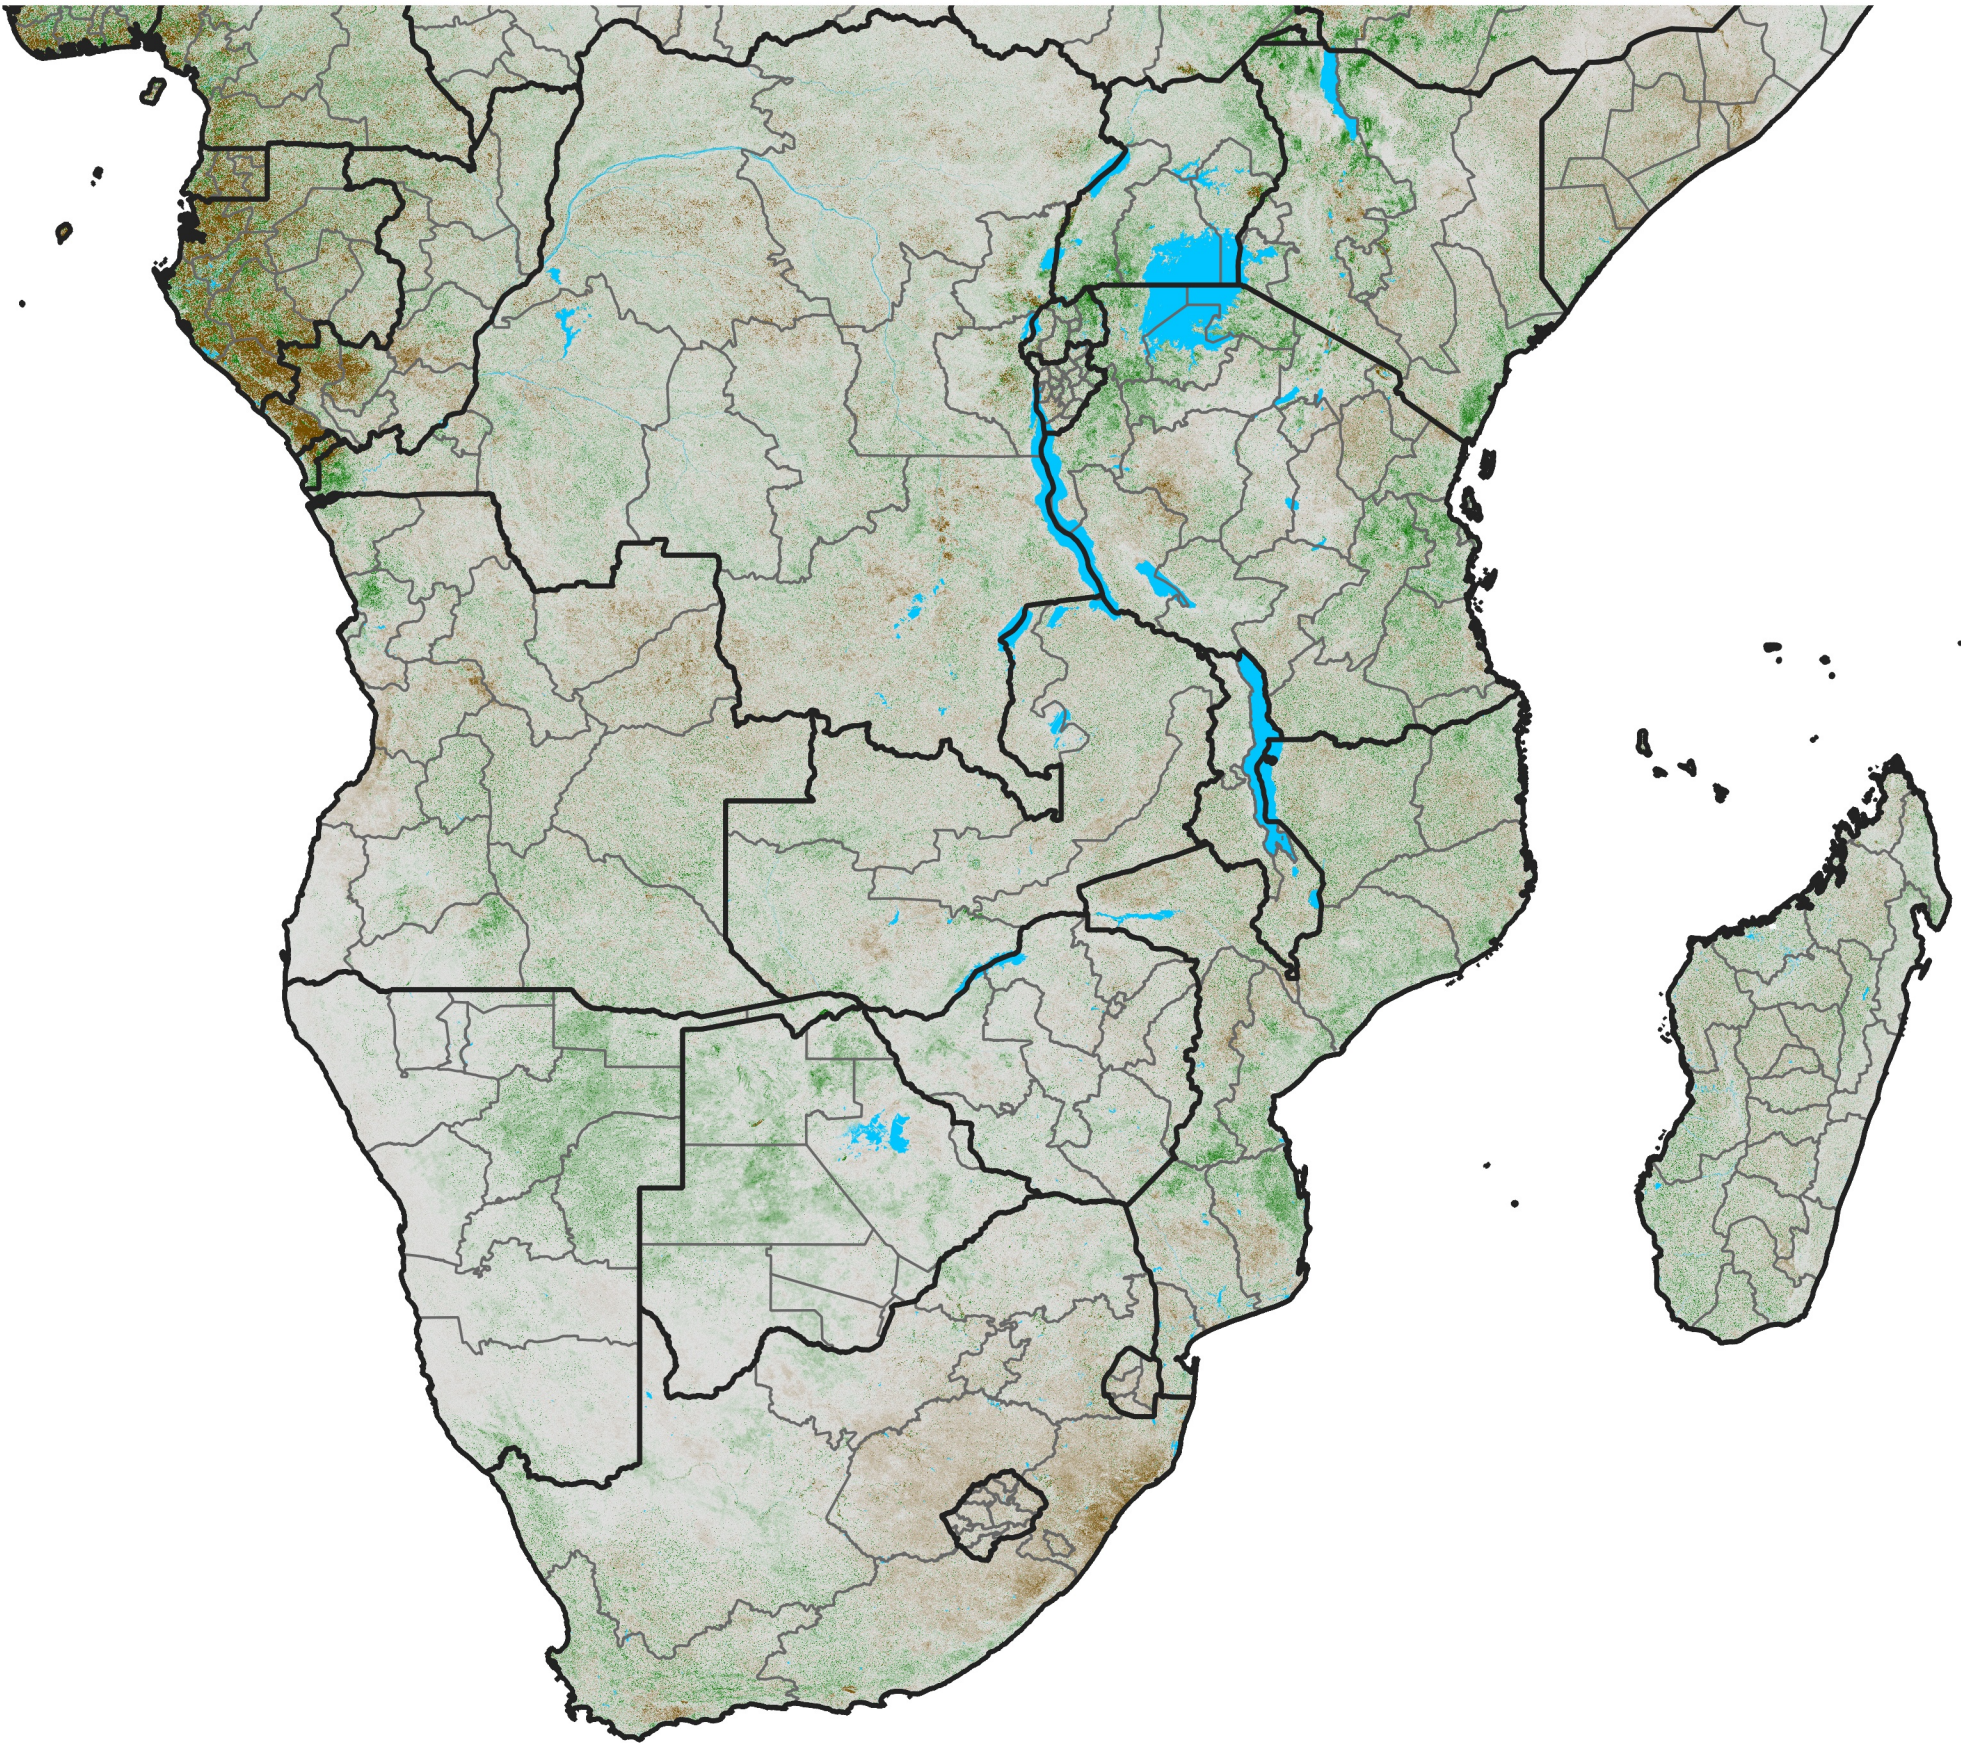

# Southern Africa

## NDVI Anomaly

2014 minus Mean (2012 - 2021)

Period 52 / Sep 11 - 20, 2014

### NDVI Anomaly

< -0.3   -0.2   -0.1   -0.05   0.05   0.1   0.2   >0.3

Negative

No Difference

Positive