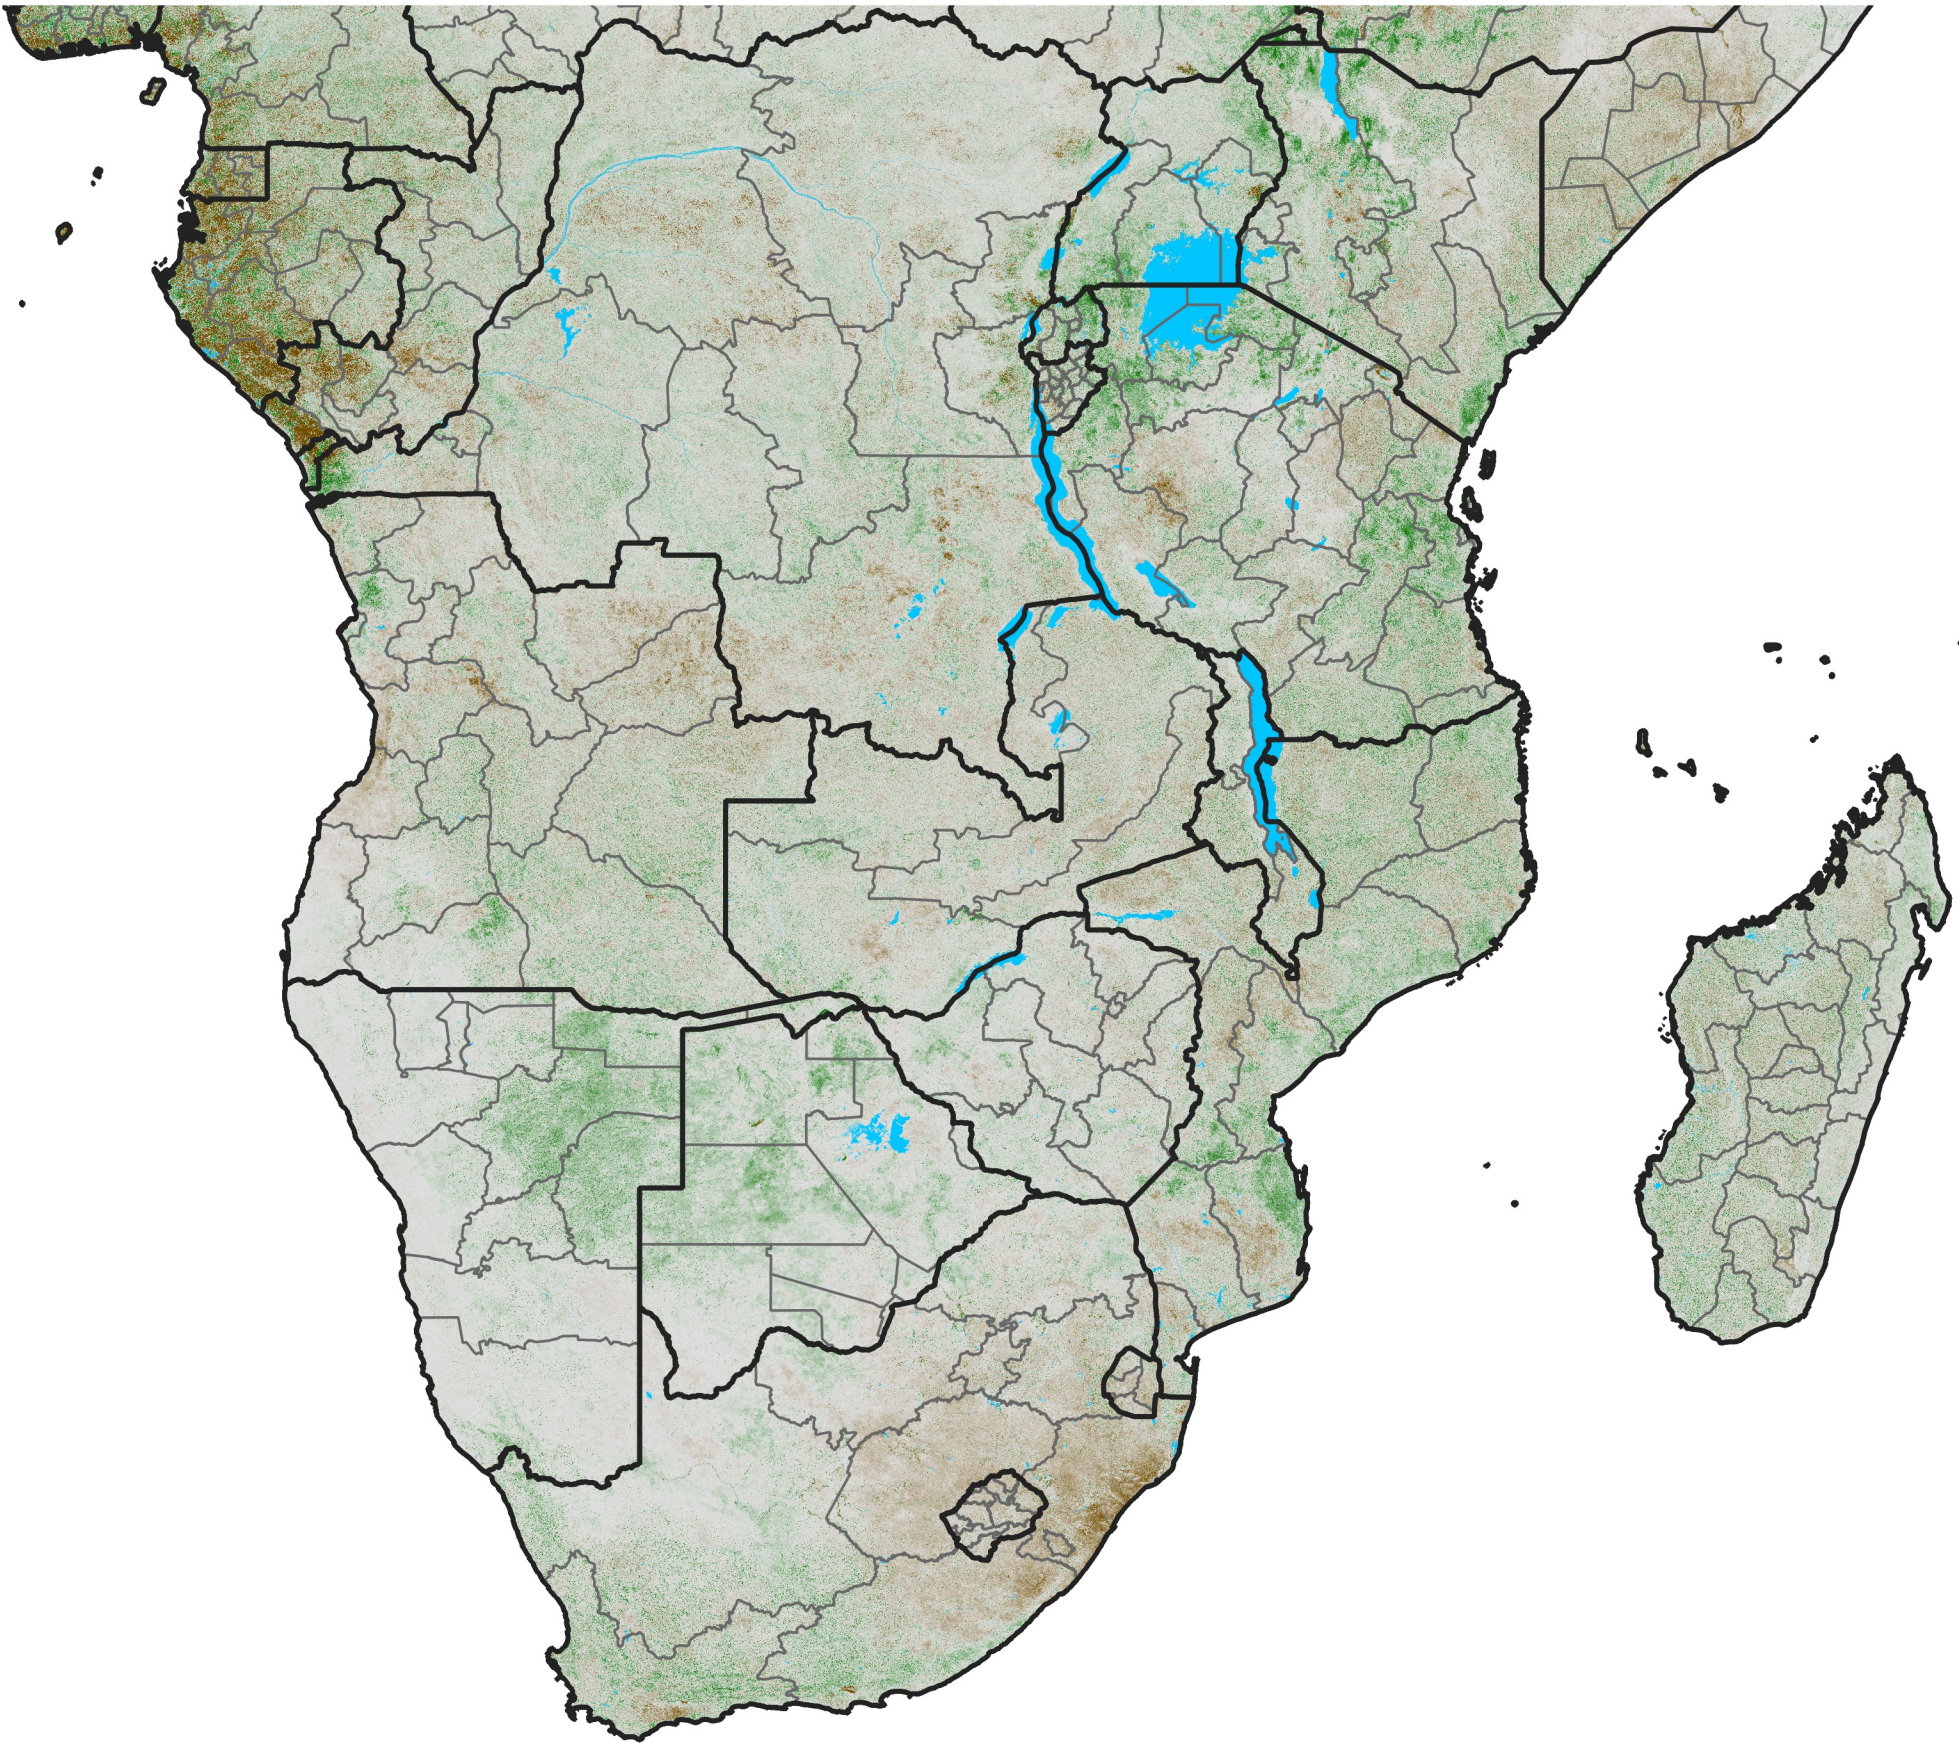

Southern Africa

NDVI Anomaly

2014 minus Mean (2012 - 2021)

Period 53 / Sep 16 - 25, 2014

NDVI Anomaly

< -0.3 -0.2 -0.1 -0.05 0.05 0.1 0.2 >0.3

Negative

No Difference