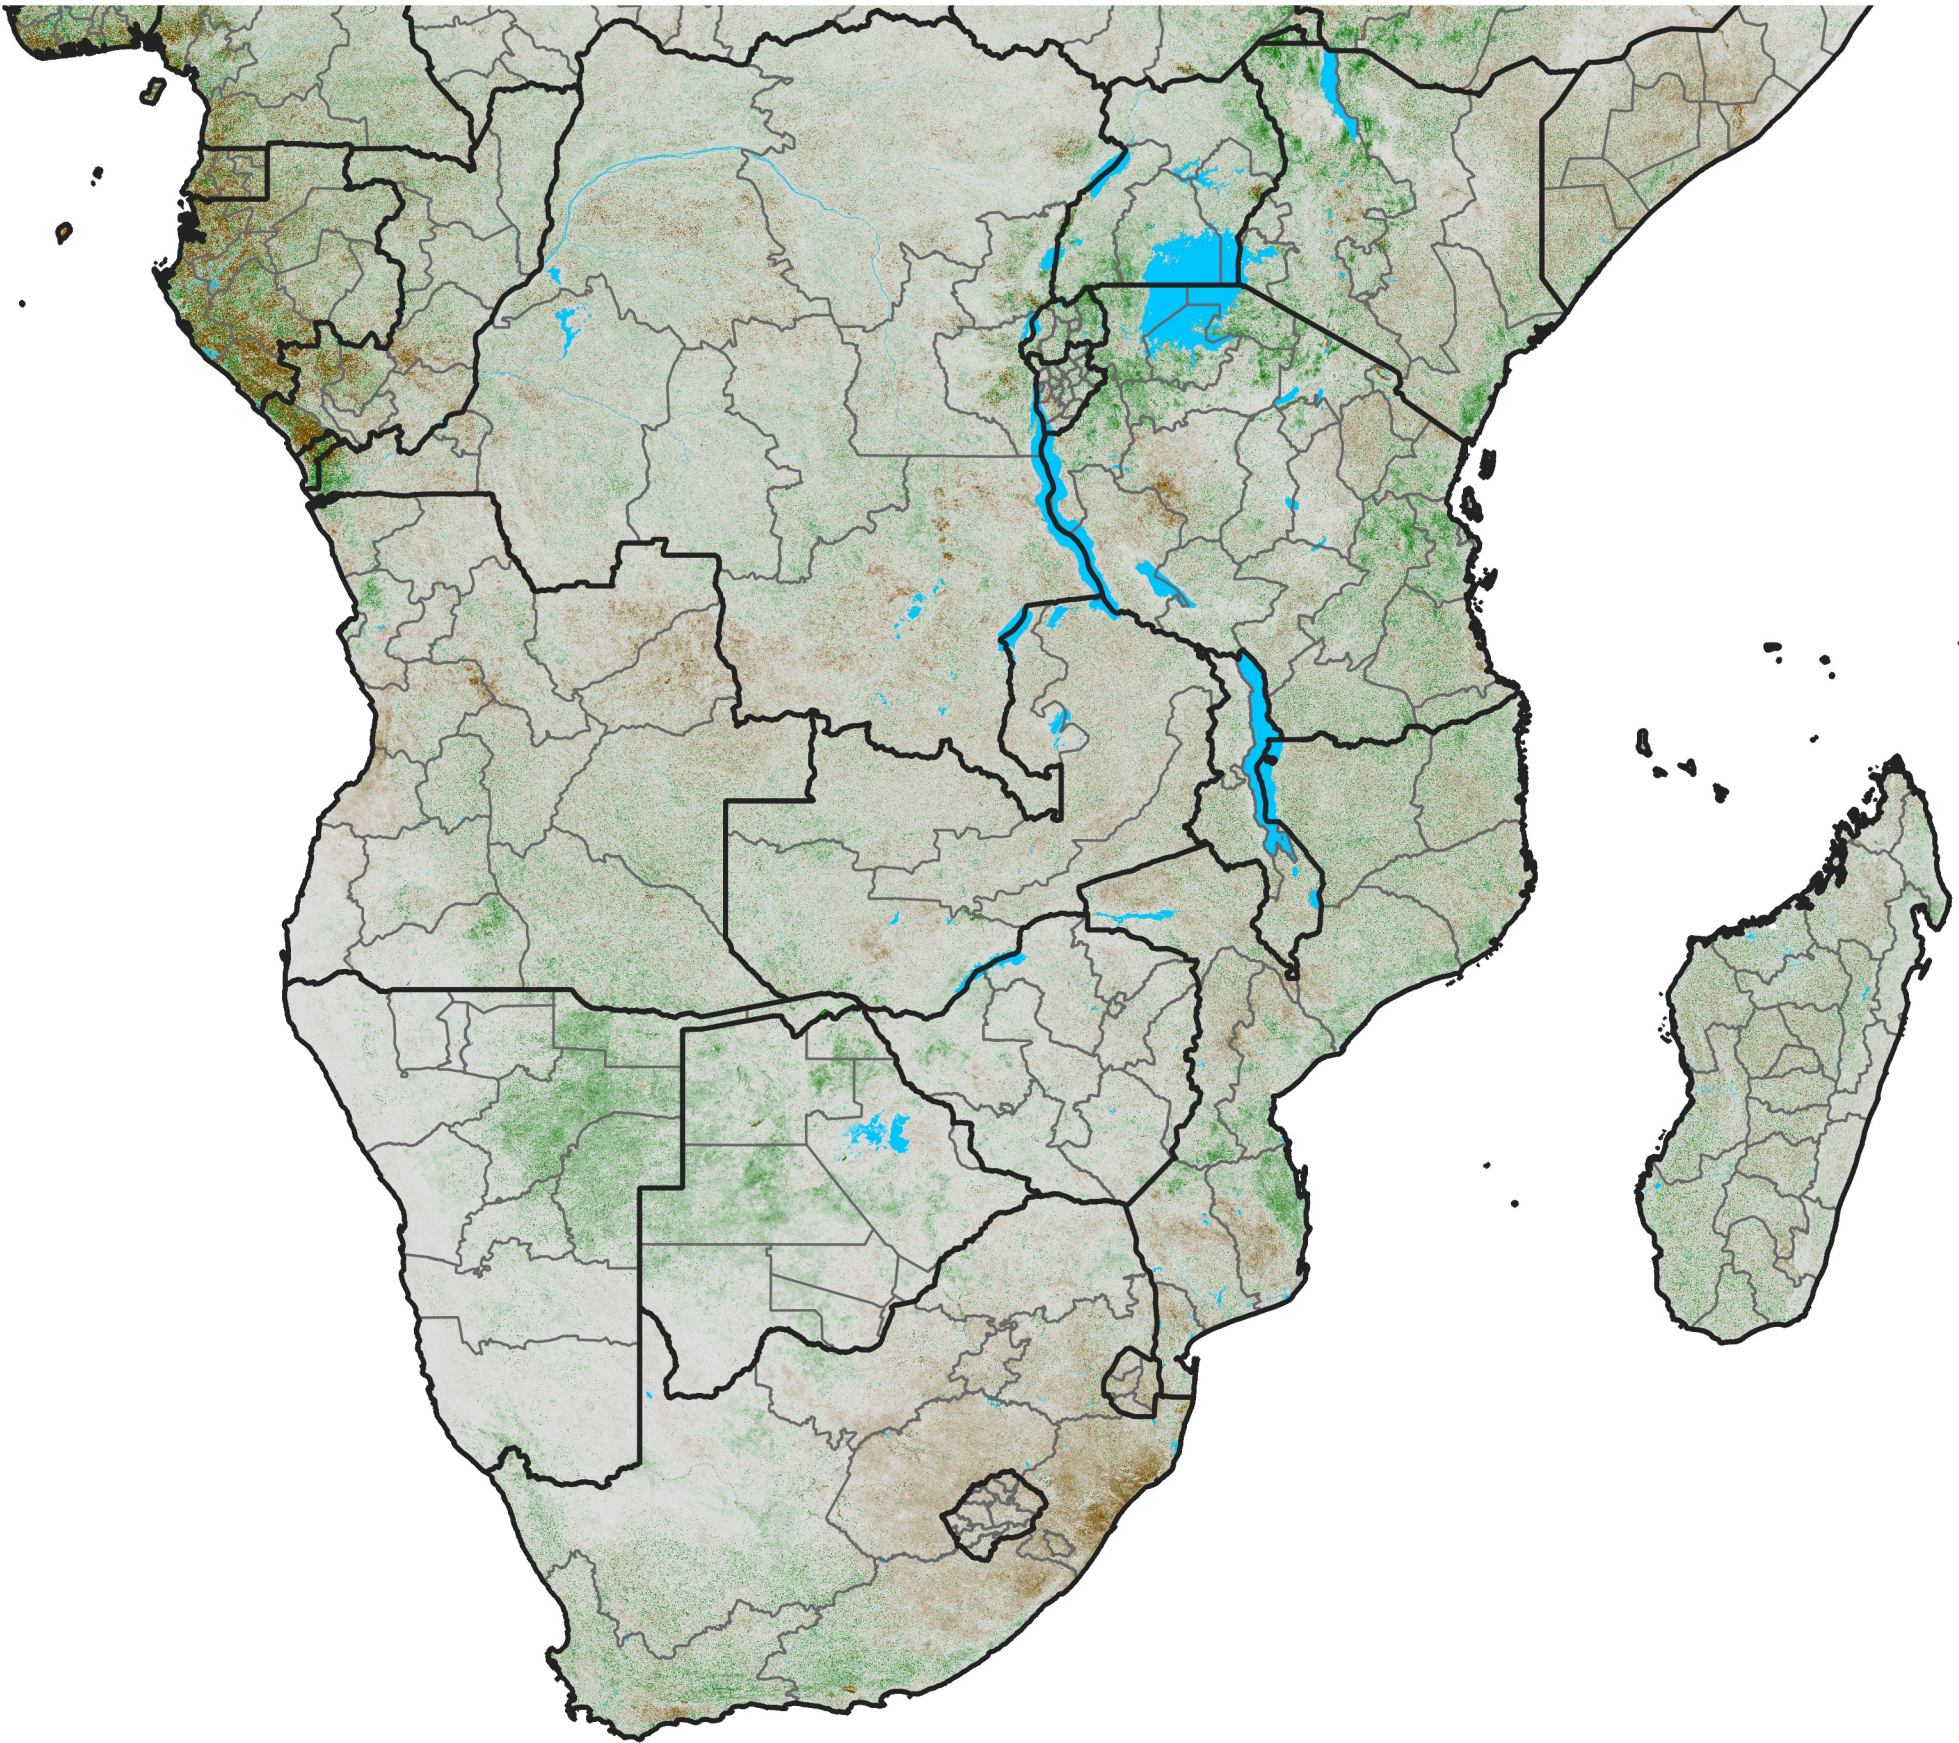

Southern Africa

NDVI Anomaly

2014 minus Mean (2012 - 2021)

Period 54 / Sep 21 - 30, 2014

NDVI Anomaly

< -0.3 -0.2 -0.1 -0.05 0.05 0.1 0.2 >0.3

Negative

No Difference