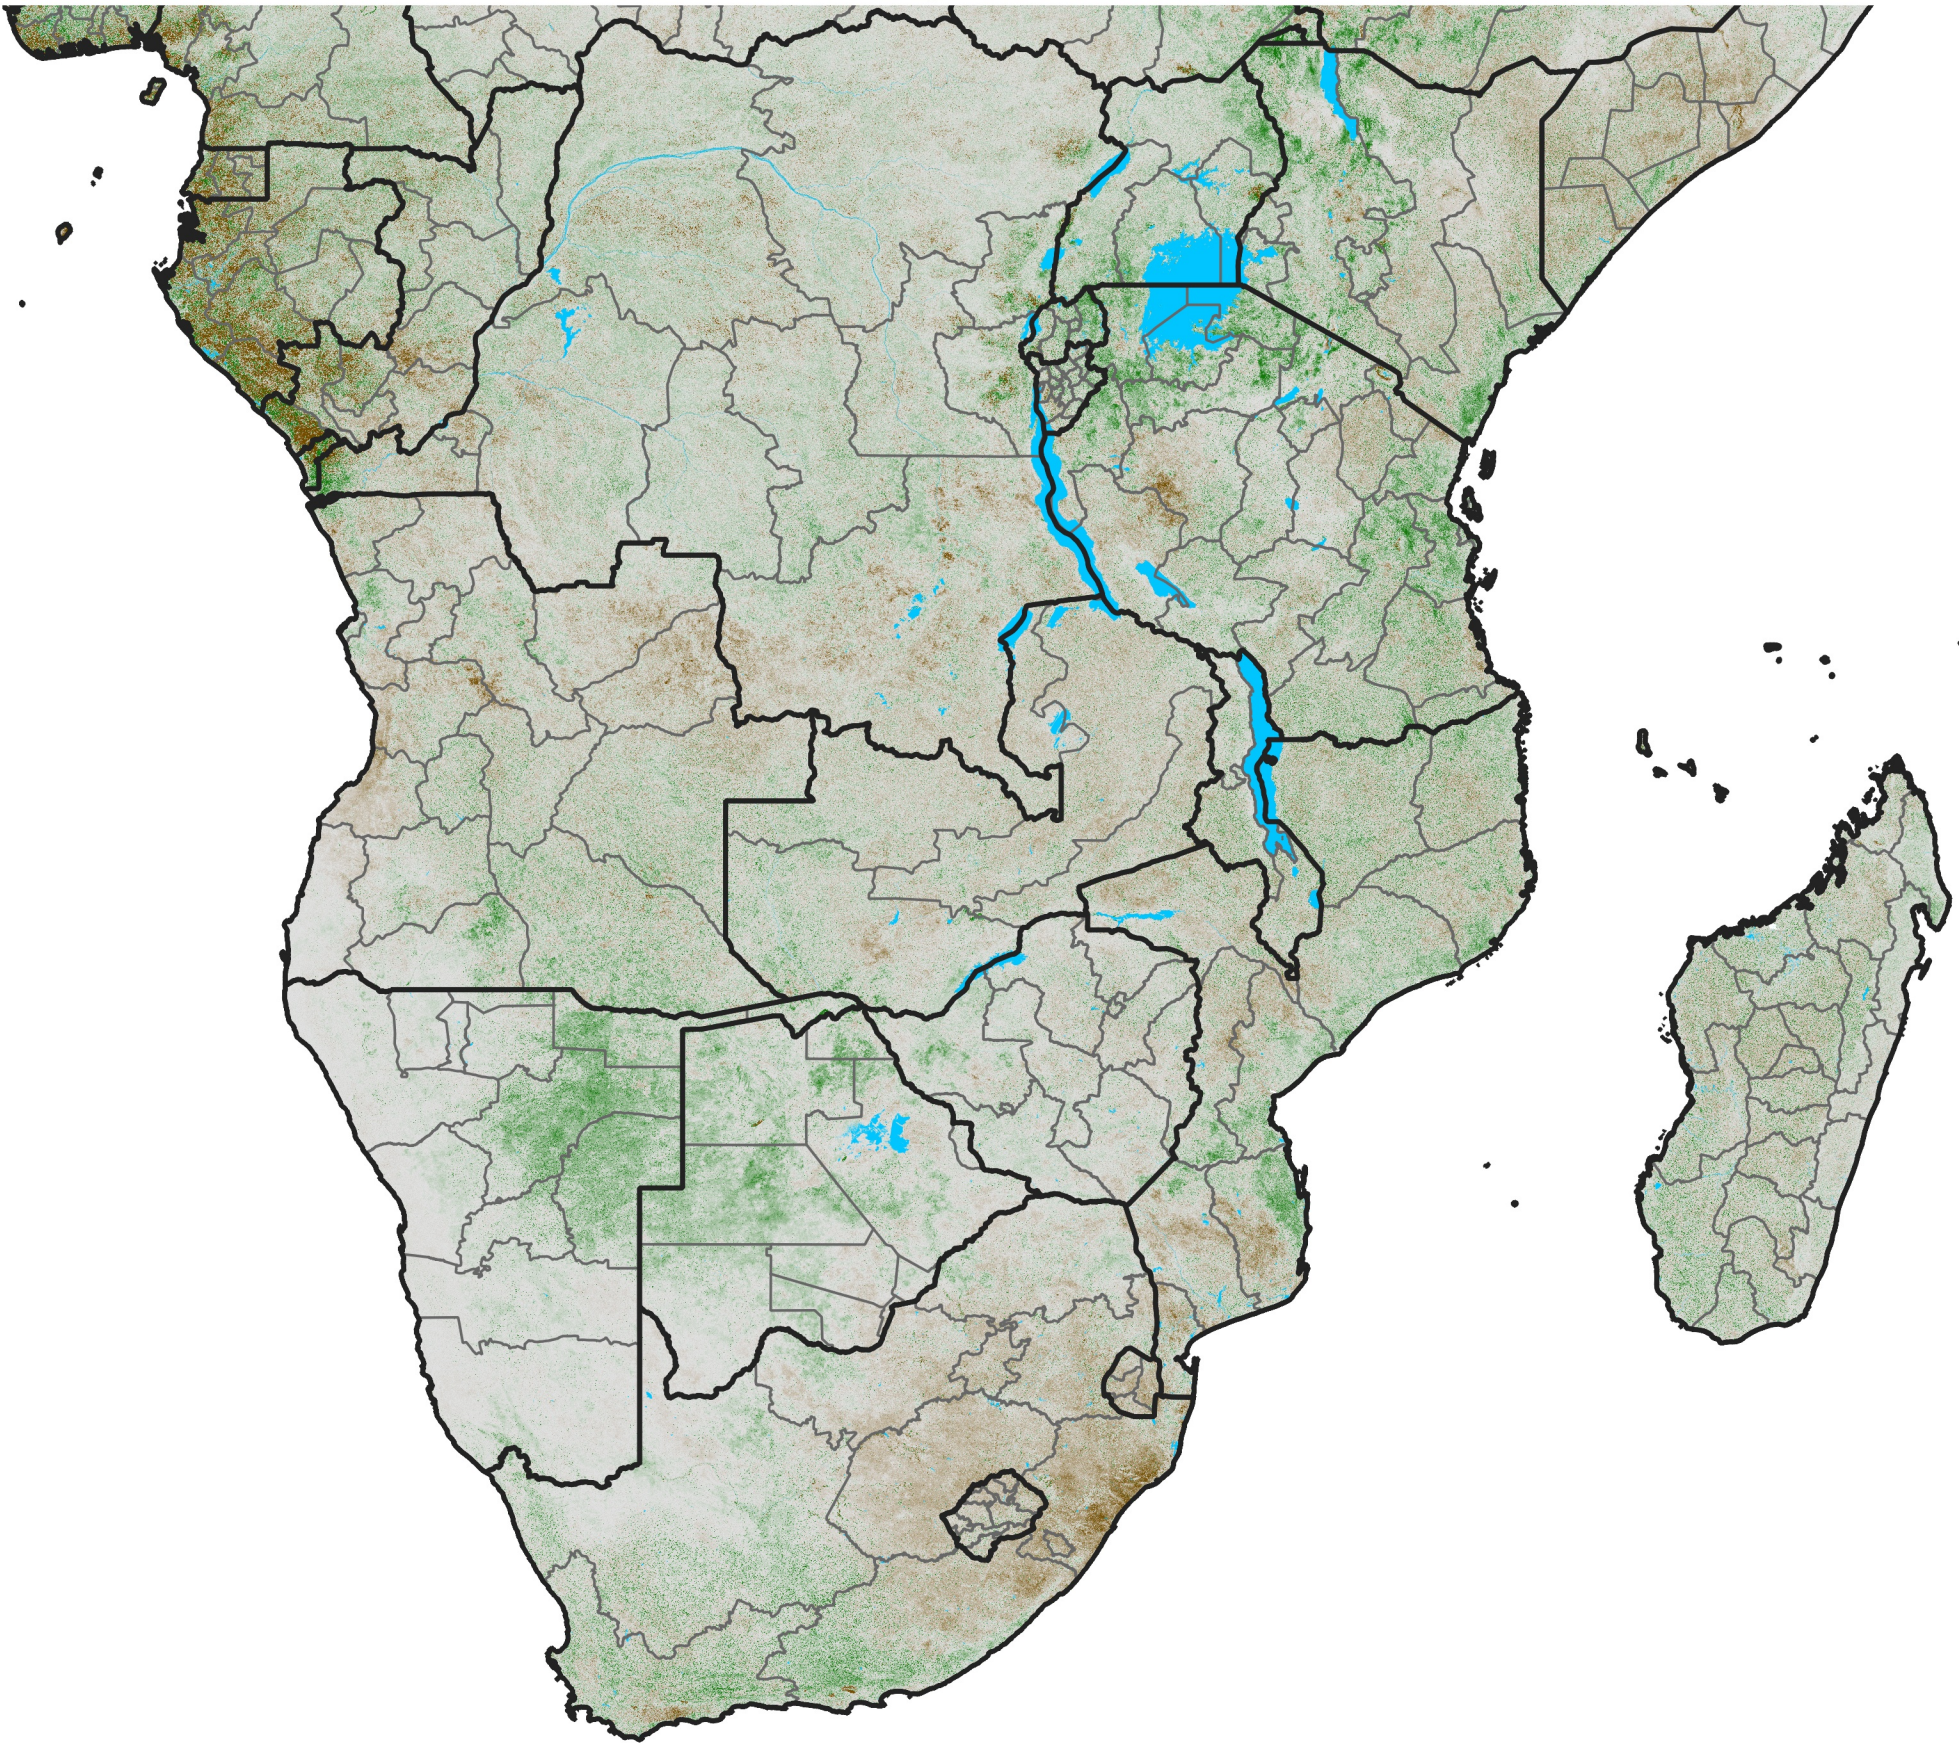

Southern Africa

NDVI Anomaly

2014 minus Mean (2012 - 2021)

Period 55 / Sep 26 - Oct 05, 2014

NDVI Anomaly

< -0.3 -0.2 -0.1 -0.05 0.05 0.1 0.2 >0.3

Negative

No Difference