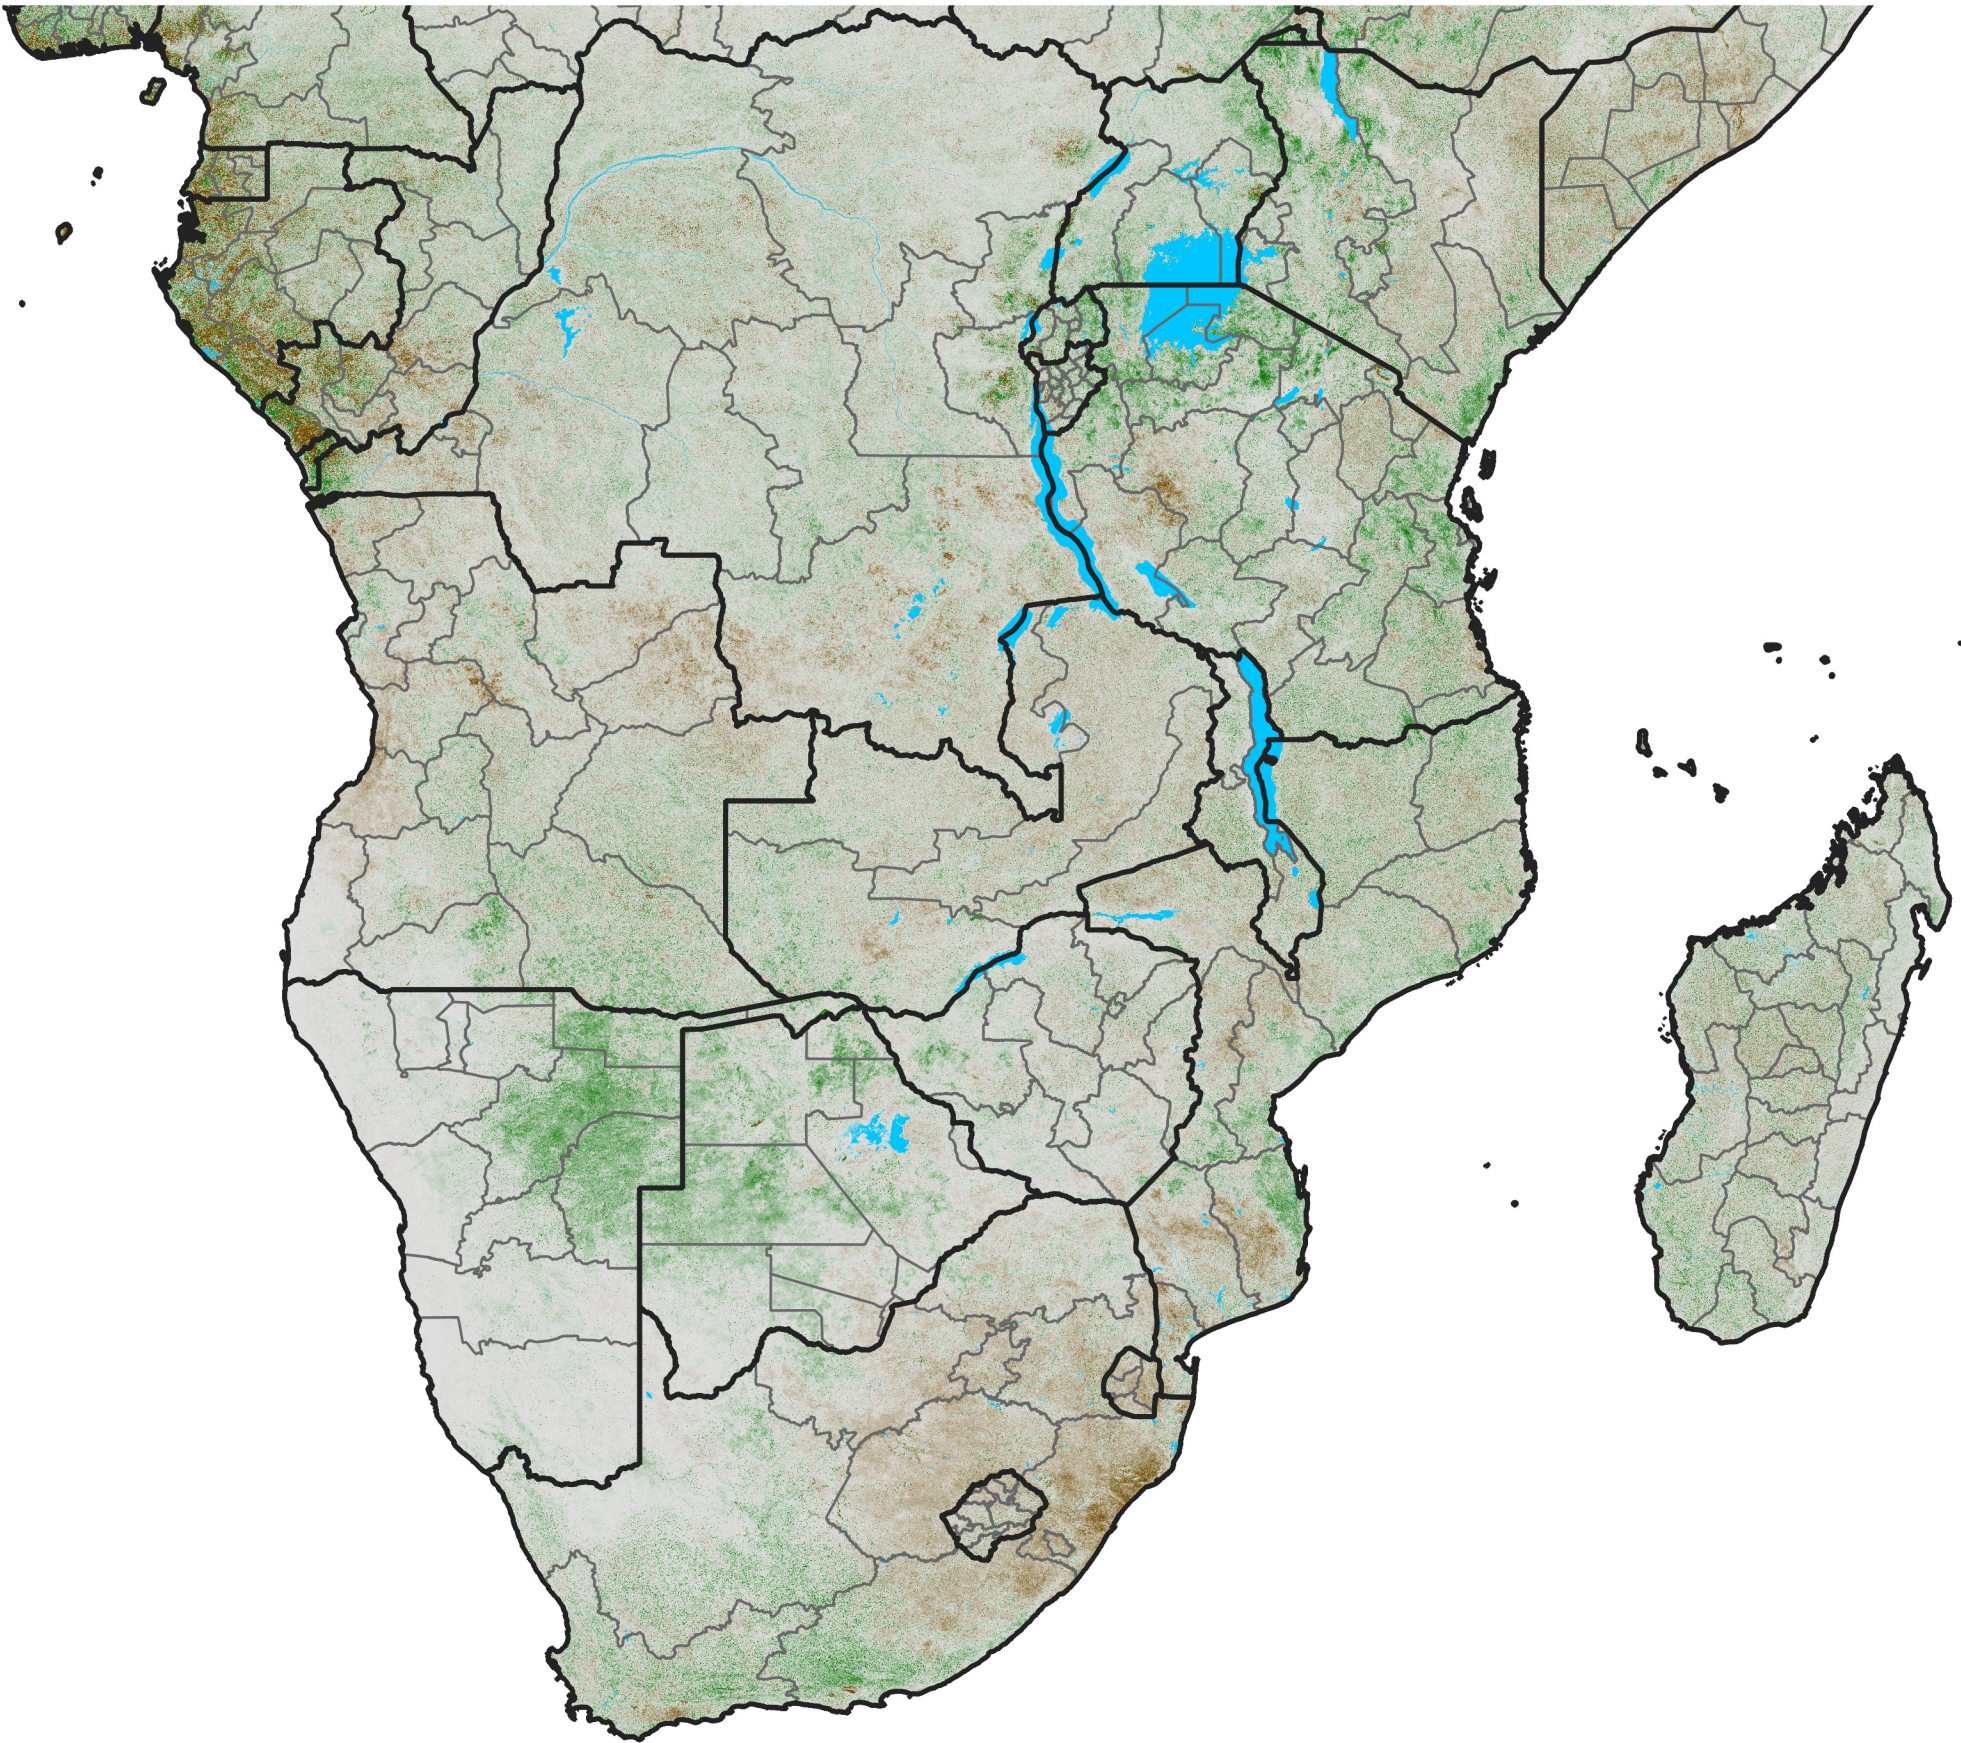

# Southern Africa

## NDVI Anomaly

2014 minus Mean (2012 - 2021)

Period 56 / Oct 01 - 10, 2014

### NDVI Anomaly

< -0.3   -0.2   -0.1   -0.05   0.05   0.1   0.2   >0.3

Negative

No Difference

Positive