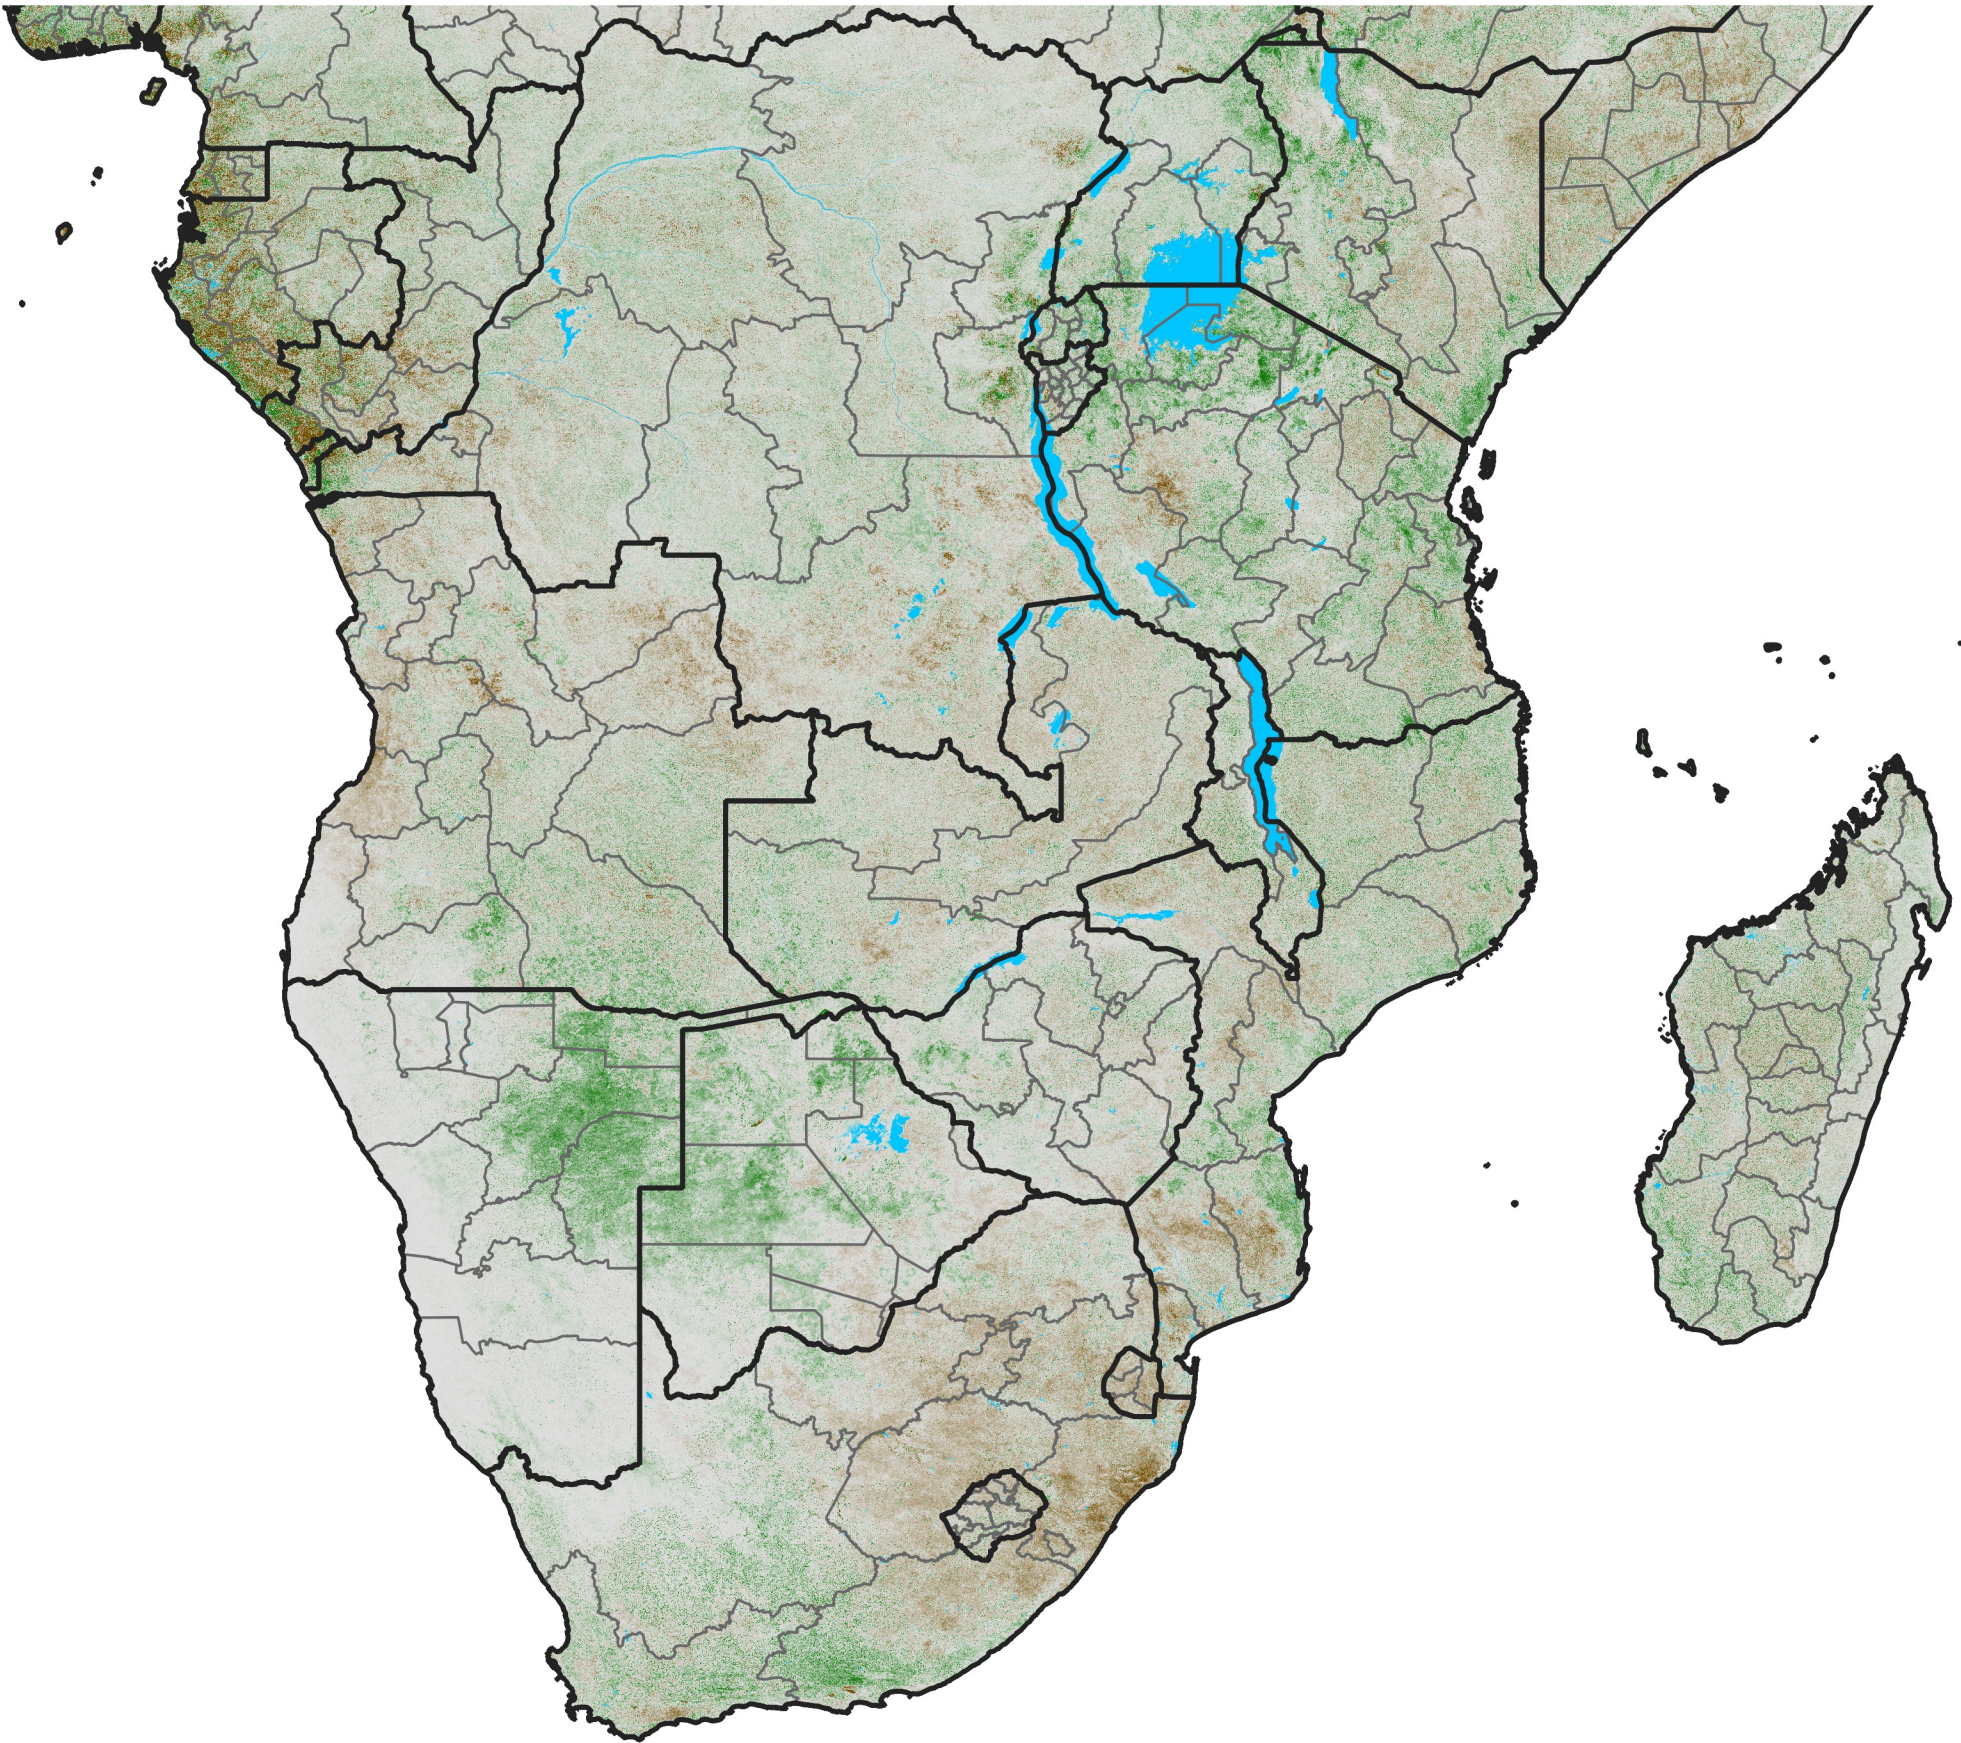

Southern Africa

NDVI Anomaly

2014 minus Mean (2012 - 2021)

Period 57 / Oct 06 - 15, 2014

NDVI Anomaly

< -0.3 -0.2 -0.1 -0.05 0.05 0.1 0.2 >0.3

Negative

No Difference