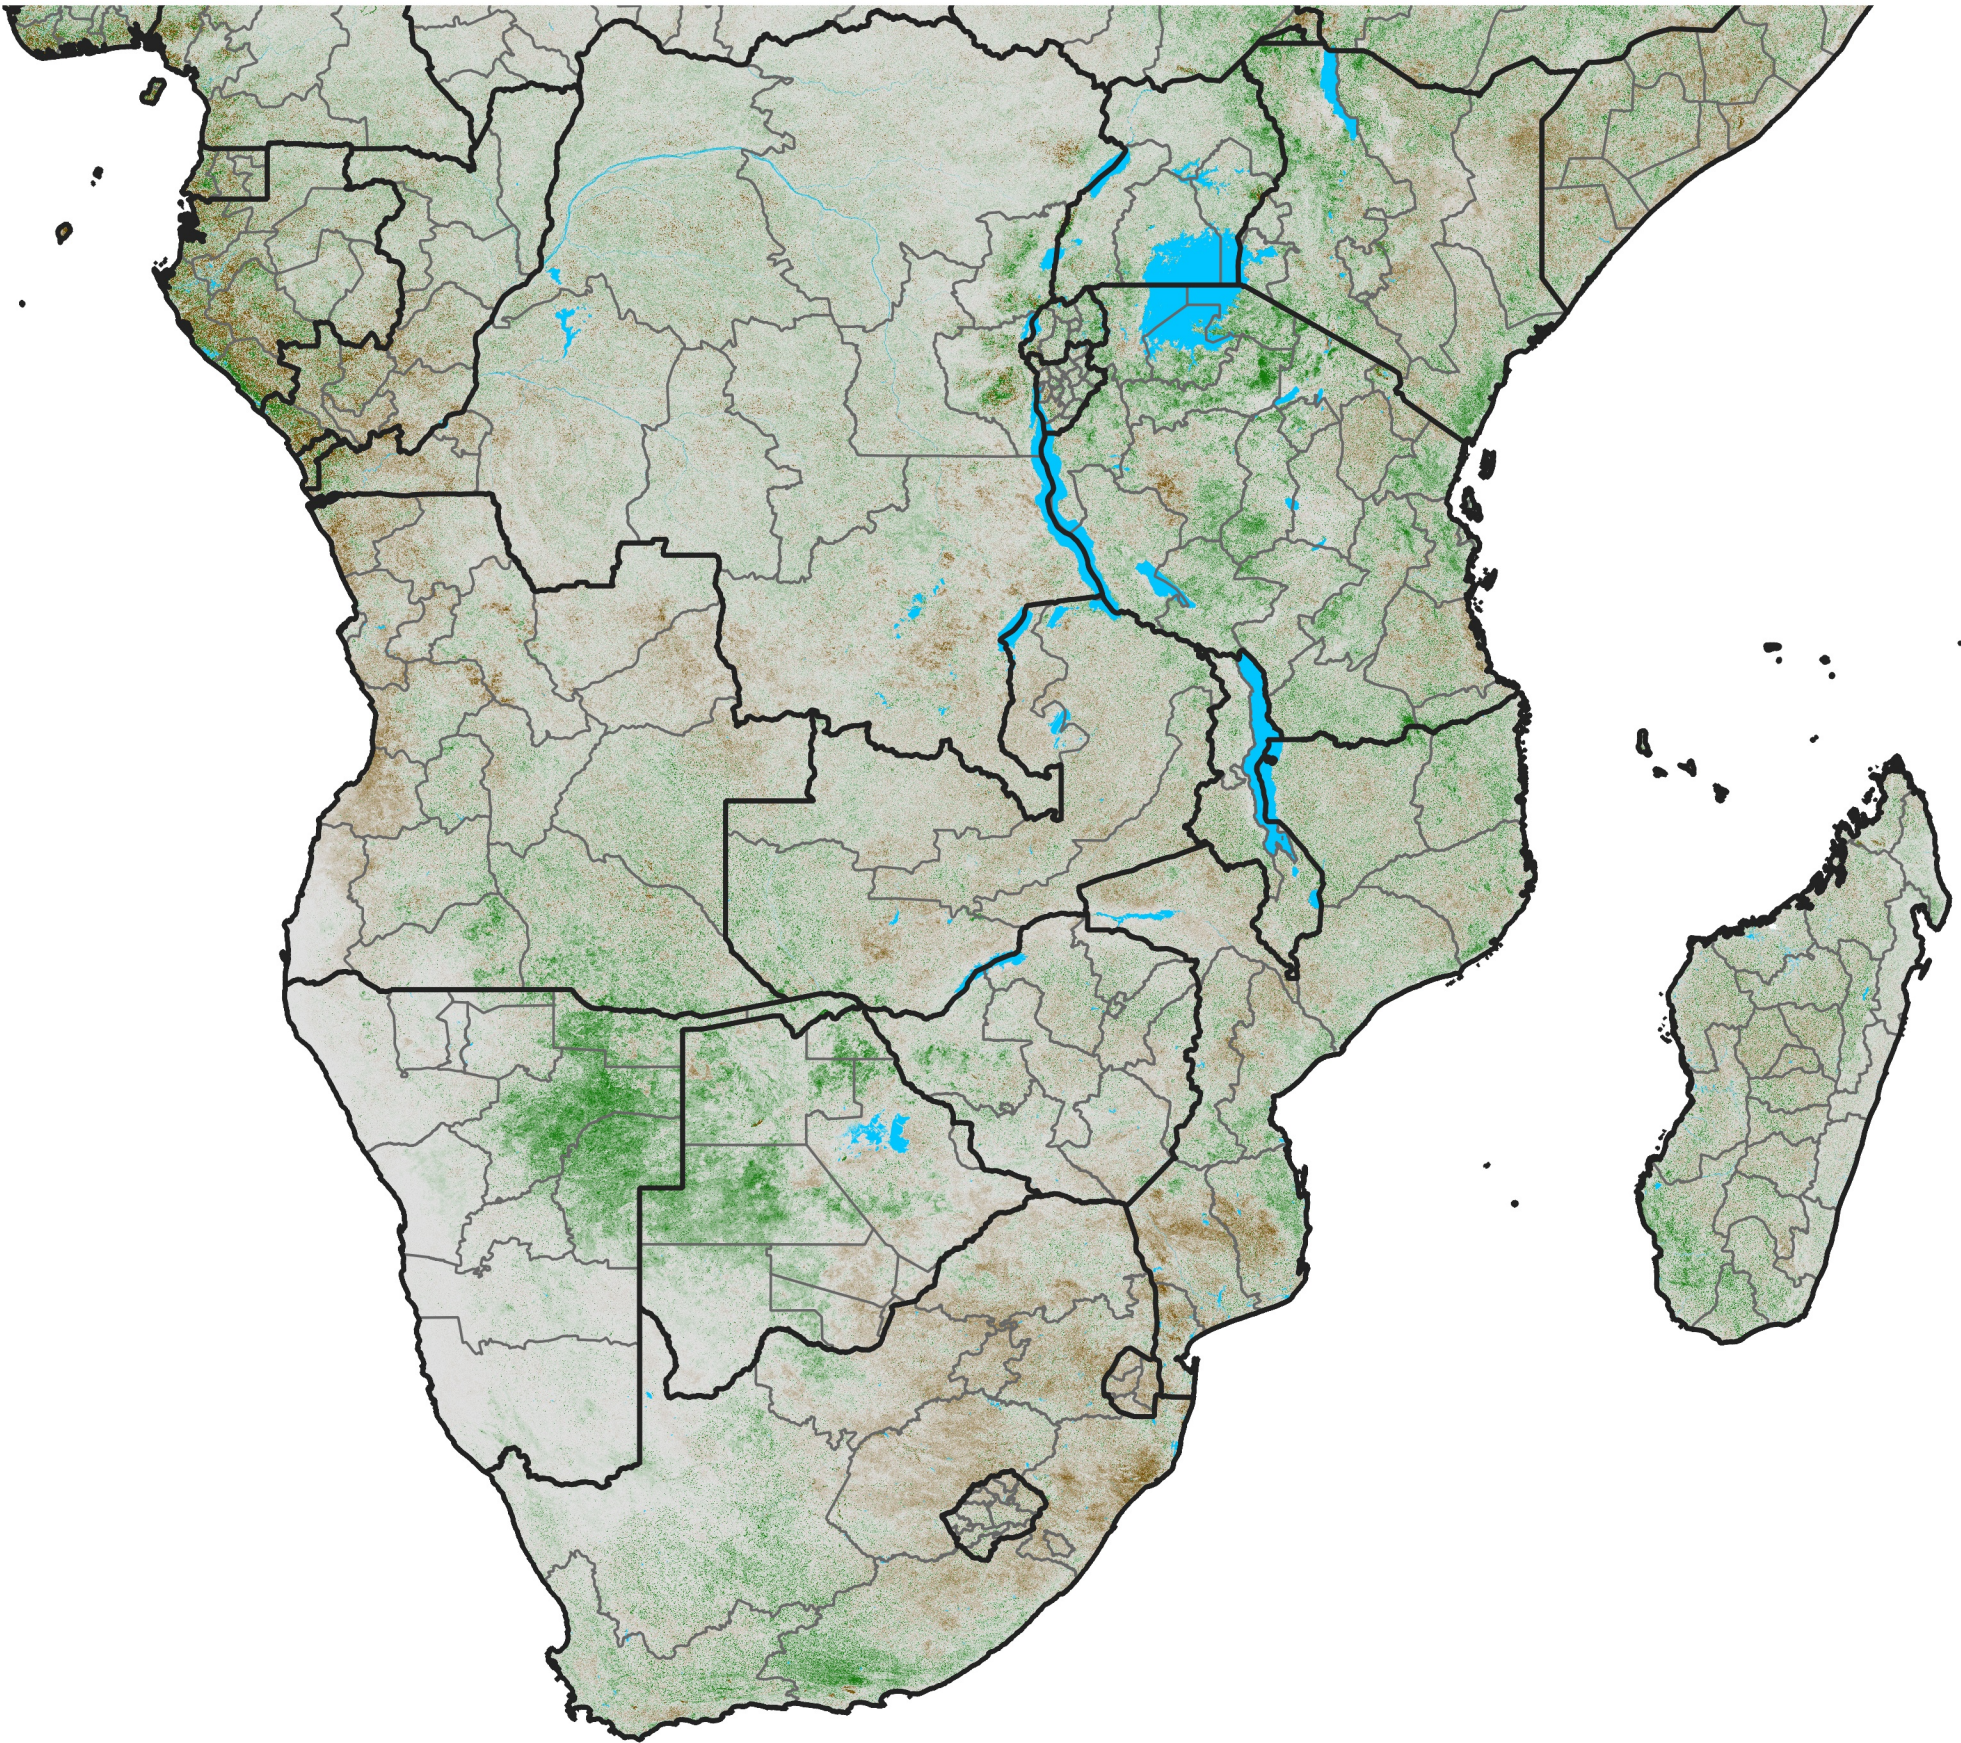

# Southern Africa

## NDVI Anomaly

2014 minus Mean (2012 - 2021)

Period 59 / Oct 16 - 25, 2014