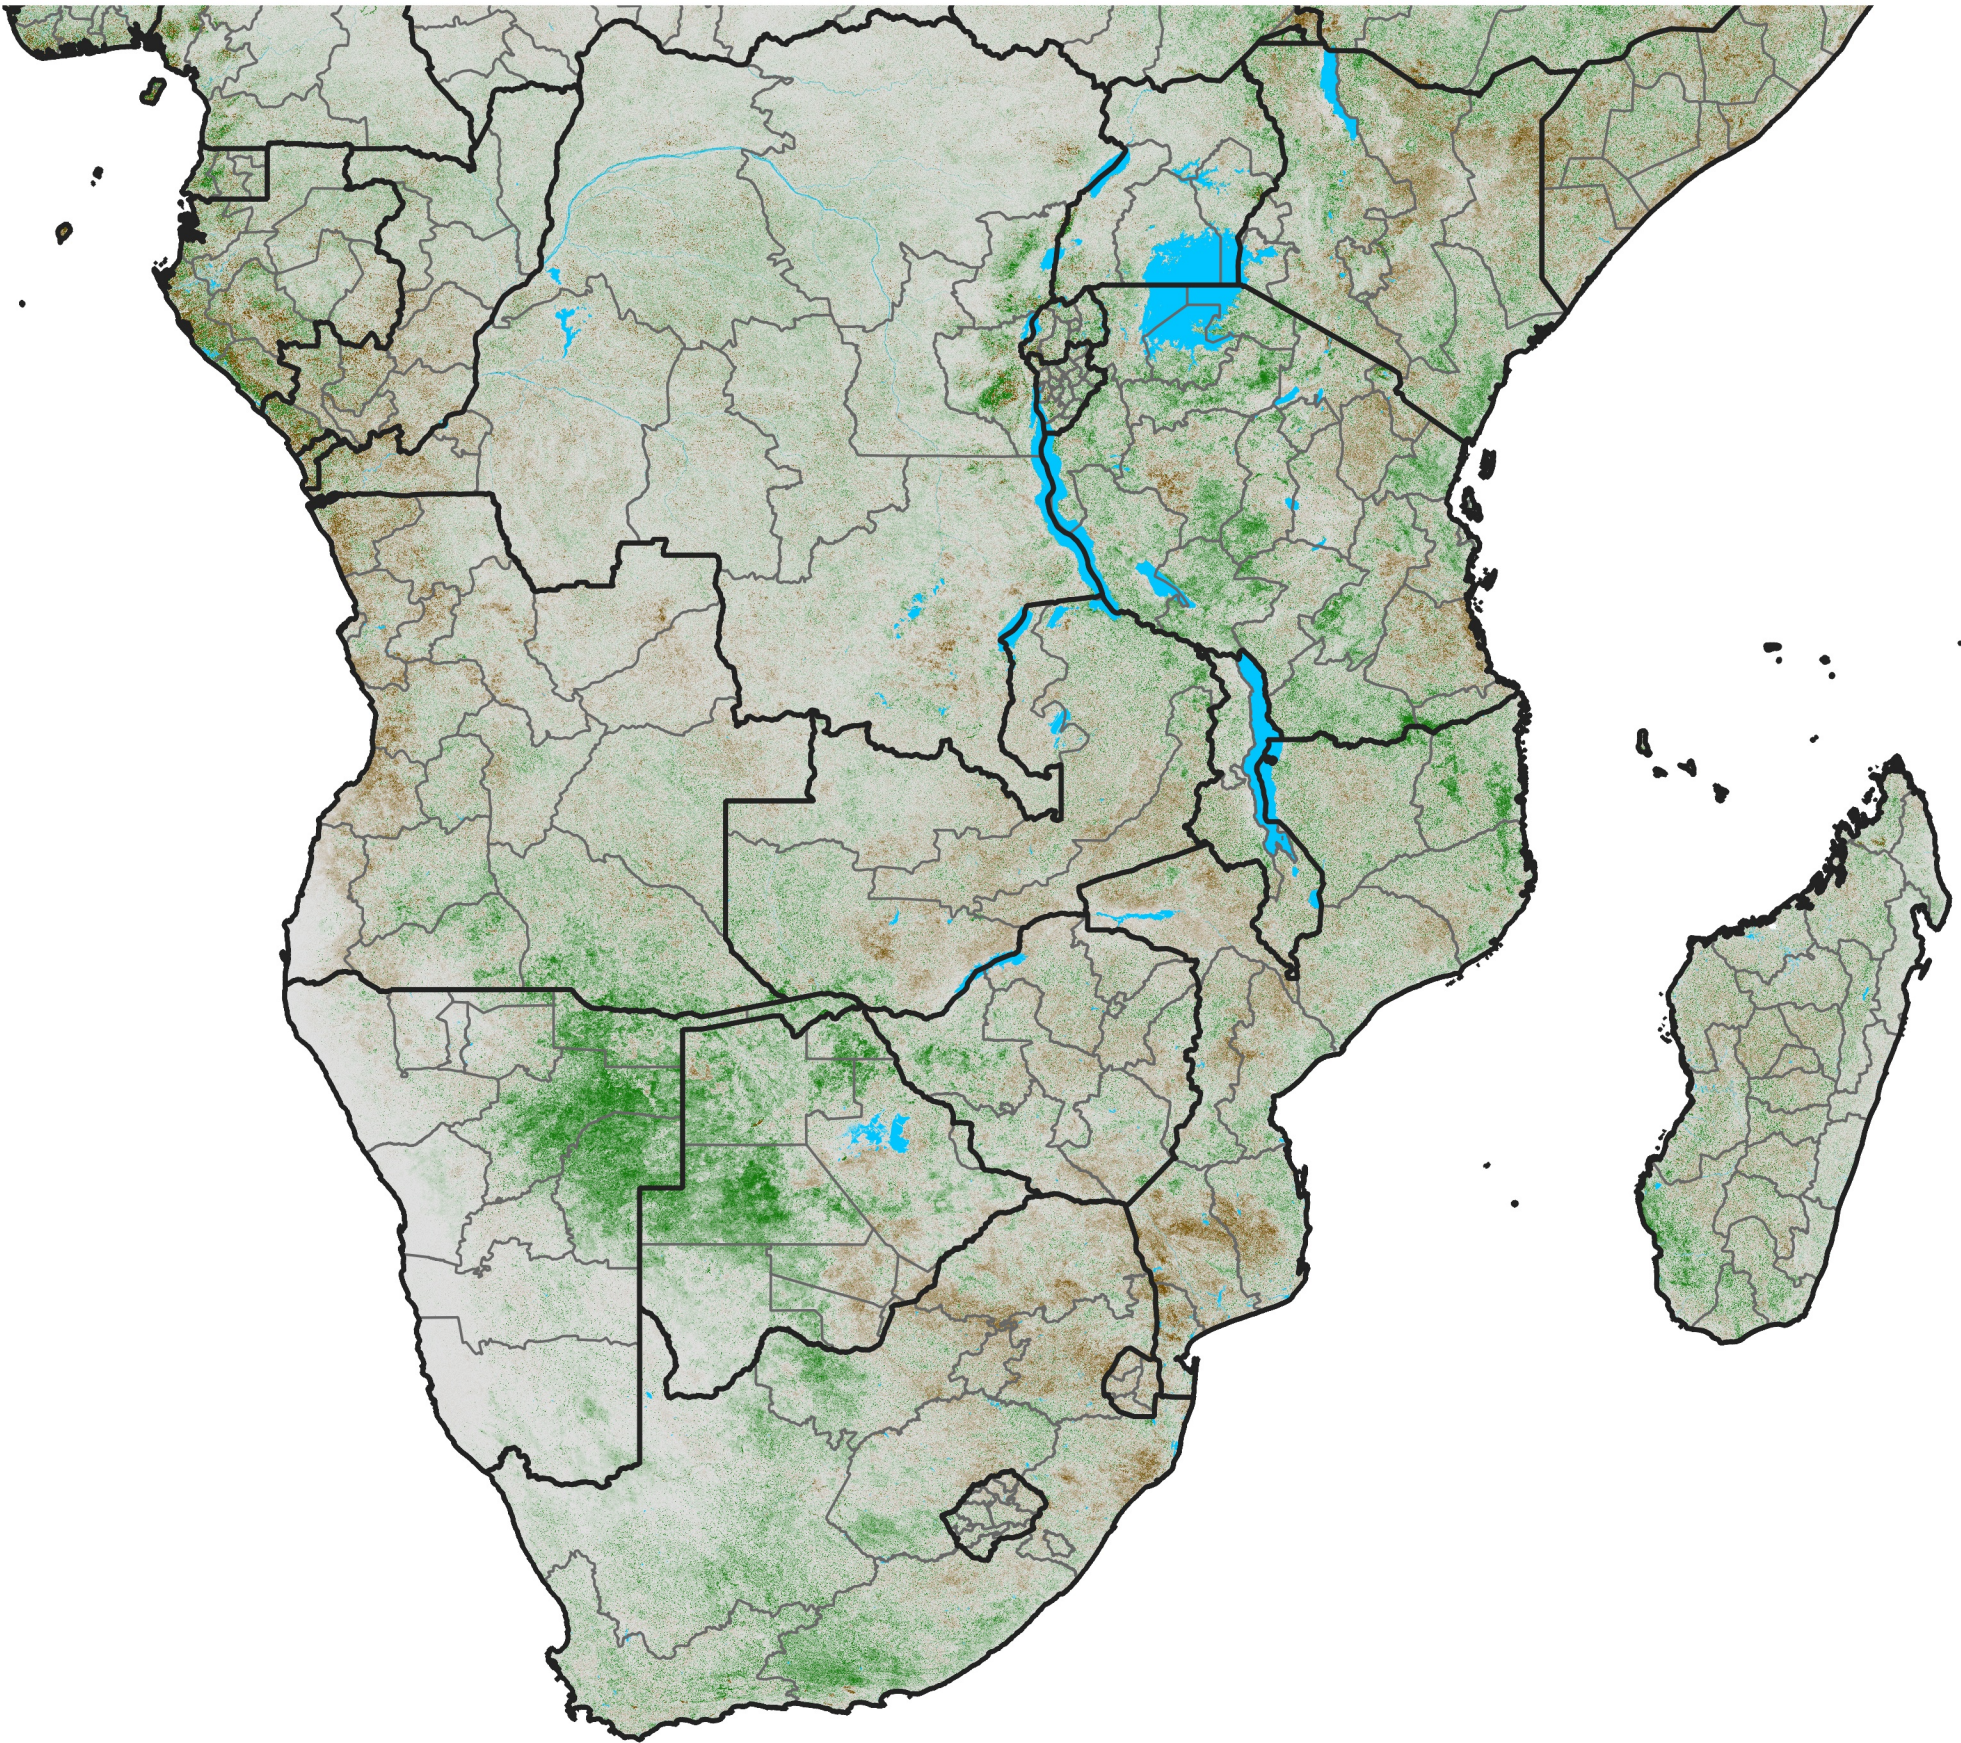

Southern Africa

NDVI Anomaly

2014 minus Mean (2012 - 2021)

Period 62 / Nov 01 - 10, 2014

NDVI Anomaly

< -0.3 -0.2 -0.1 -0.05 0.05 0.1 0.2 >0.3

Negative

No Difference