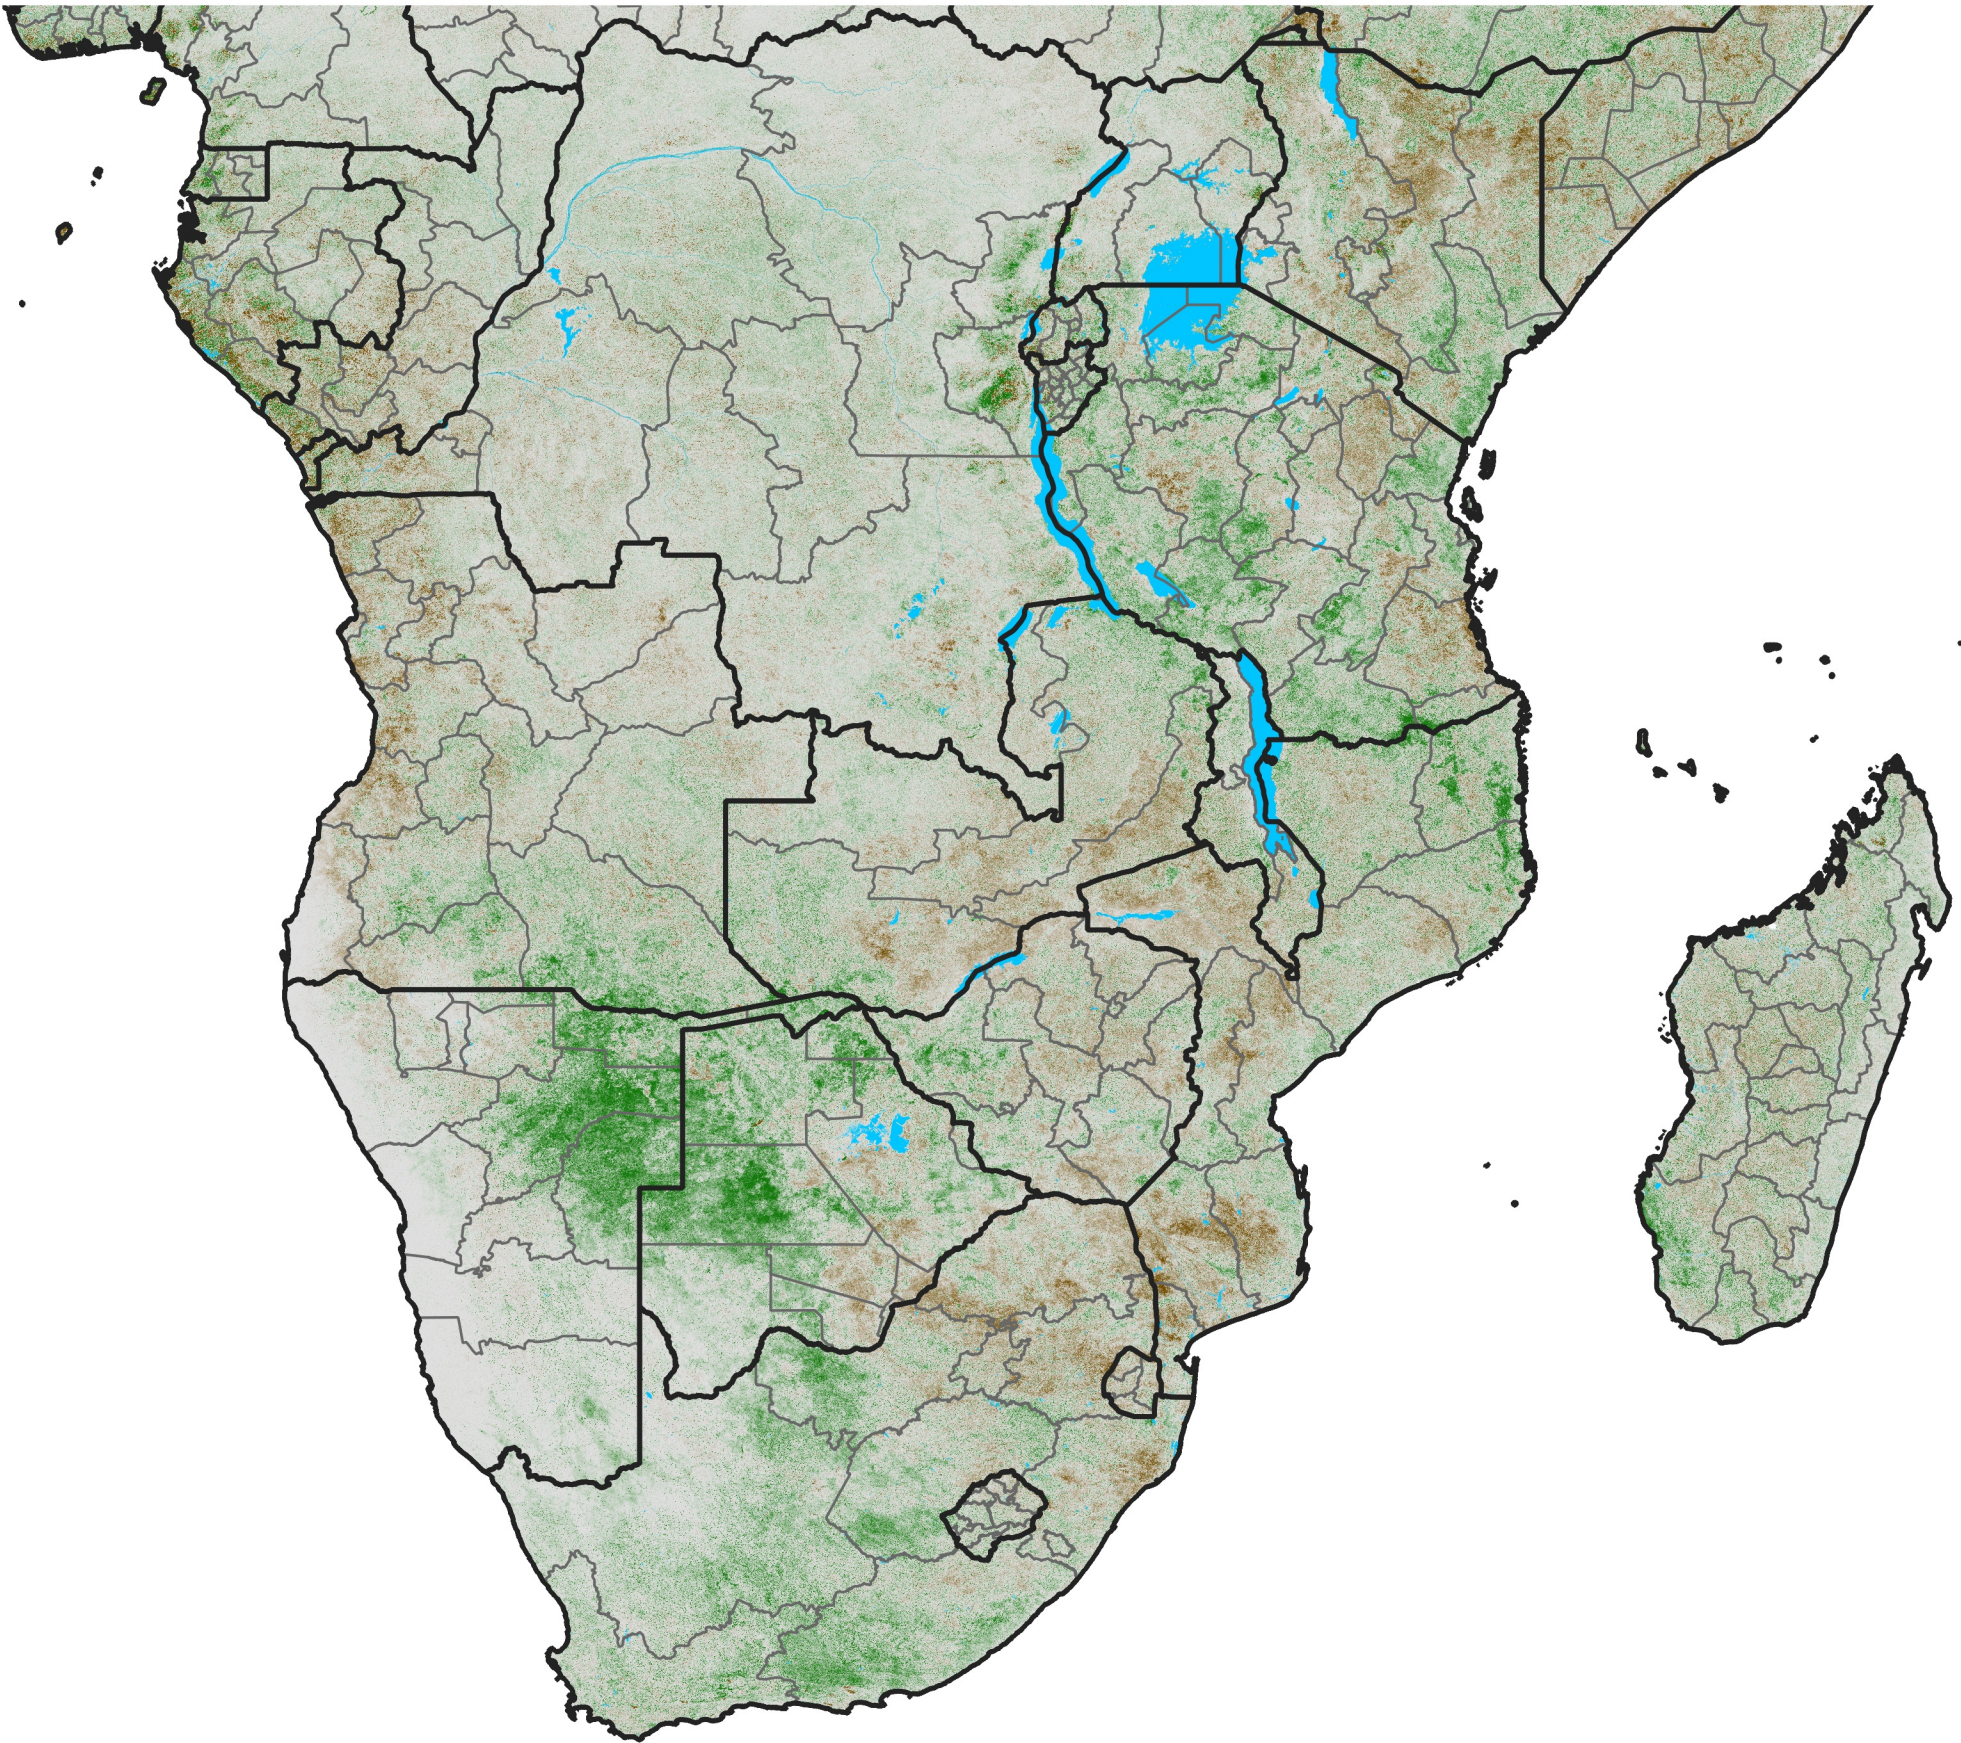

Southern Africa

NDVI Anomaly

2014 minus Mean (2012 - 2021)

Period 63 / Nov 06 - 15, 2014

NDVI Anomaly

< -0.3 -0.2 -0.1 -0.05 0.05 0.1 0.2 >0.3

Negative

No Difference