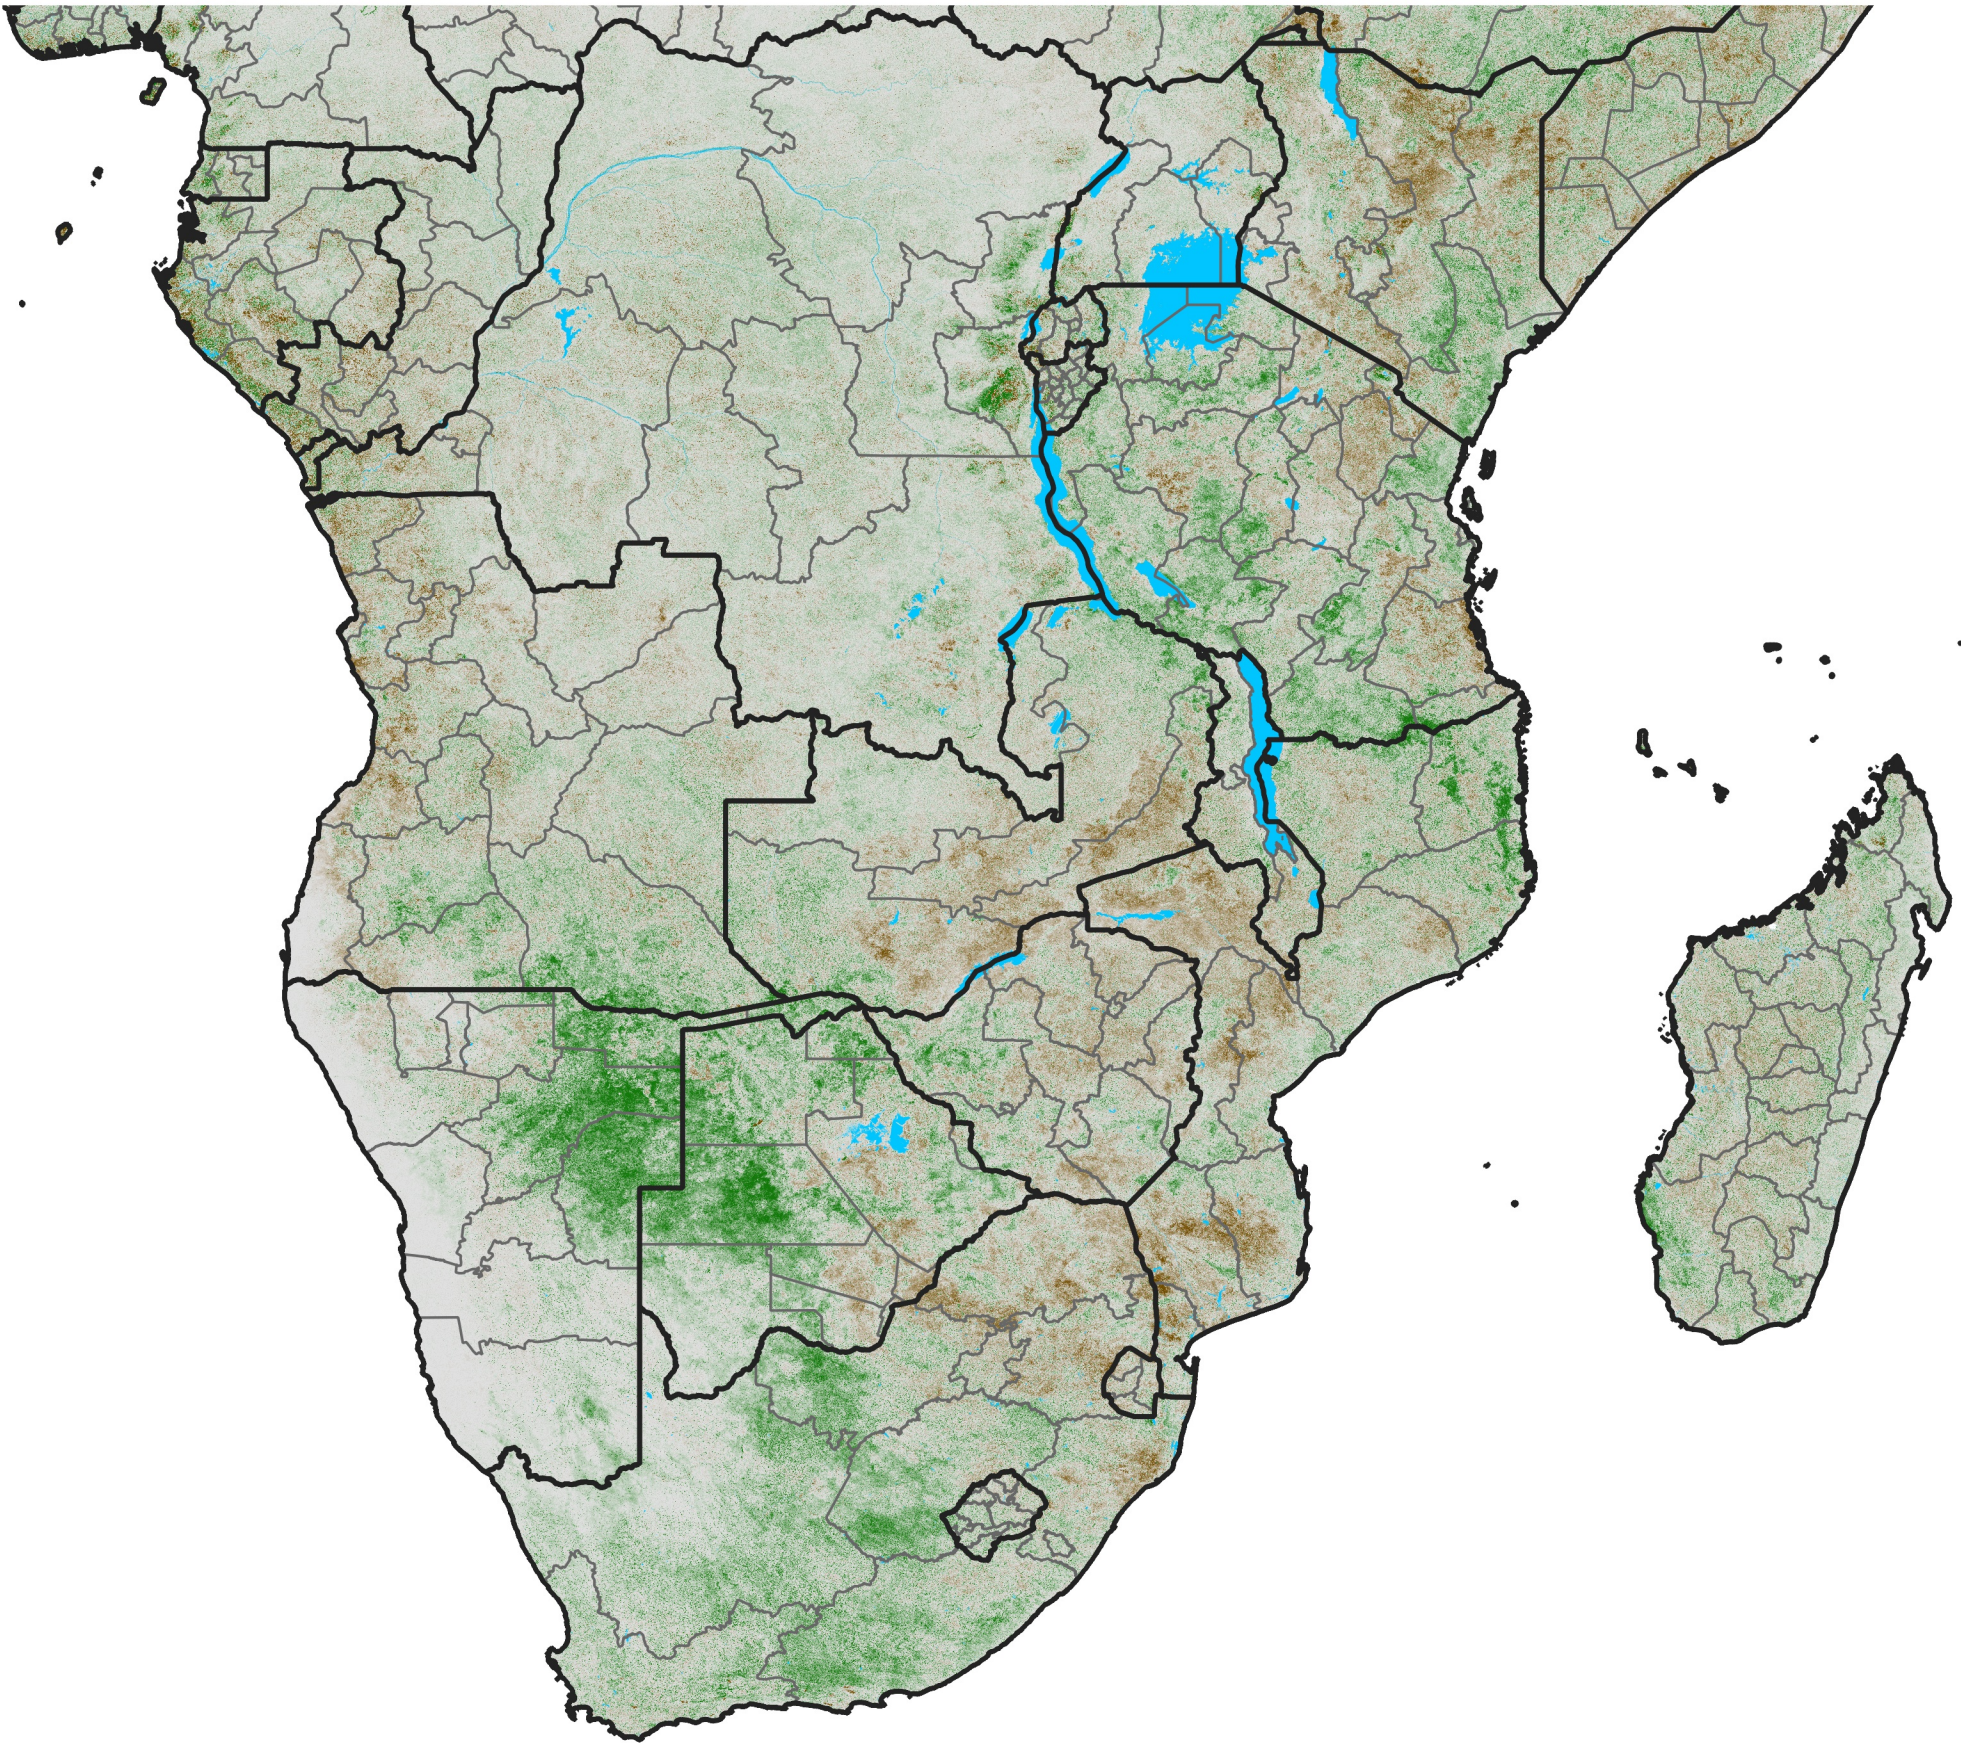

Southern Africa

NDVI Anomaly

2014 minus Mean (2012 - 2021)

Period 64 / Nov 11 - 20, 2014

NDVI Anomaly

< -0.3 -0.2 -0.1 -0.05 0.05 0.1 0.2 >0.3

Negative

No Difference