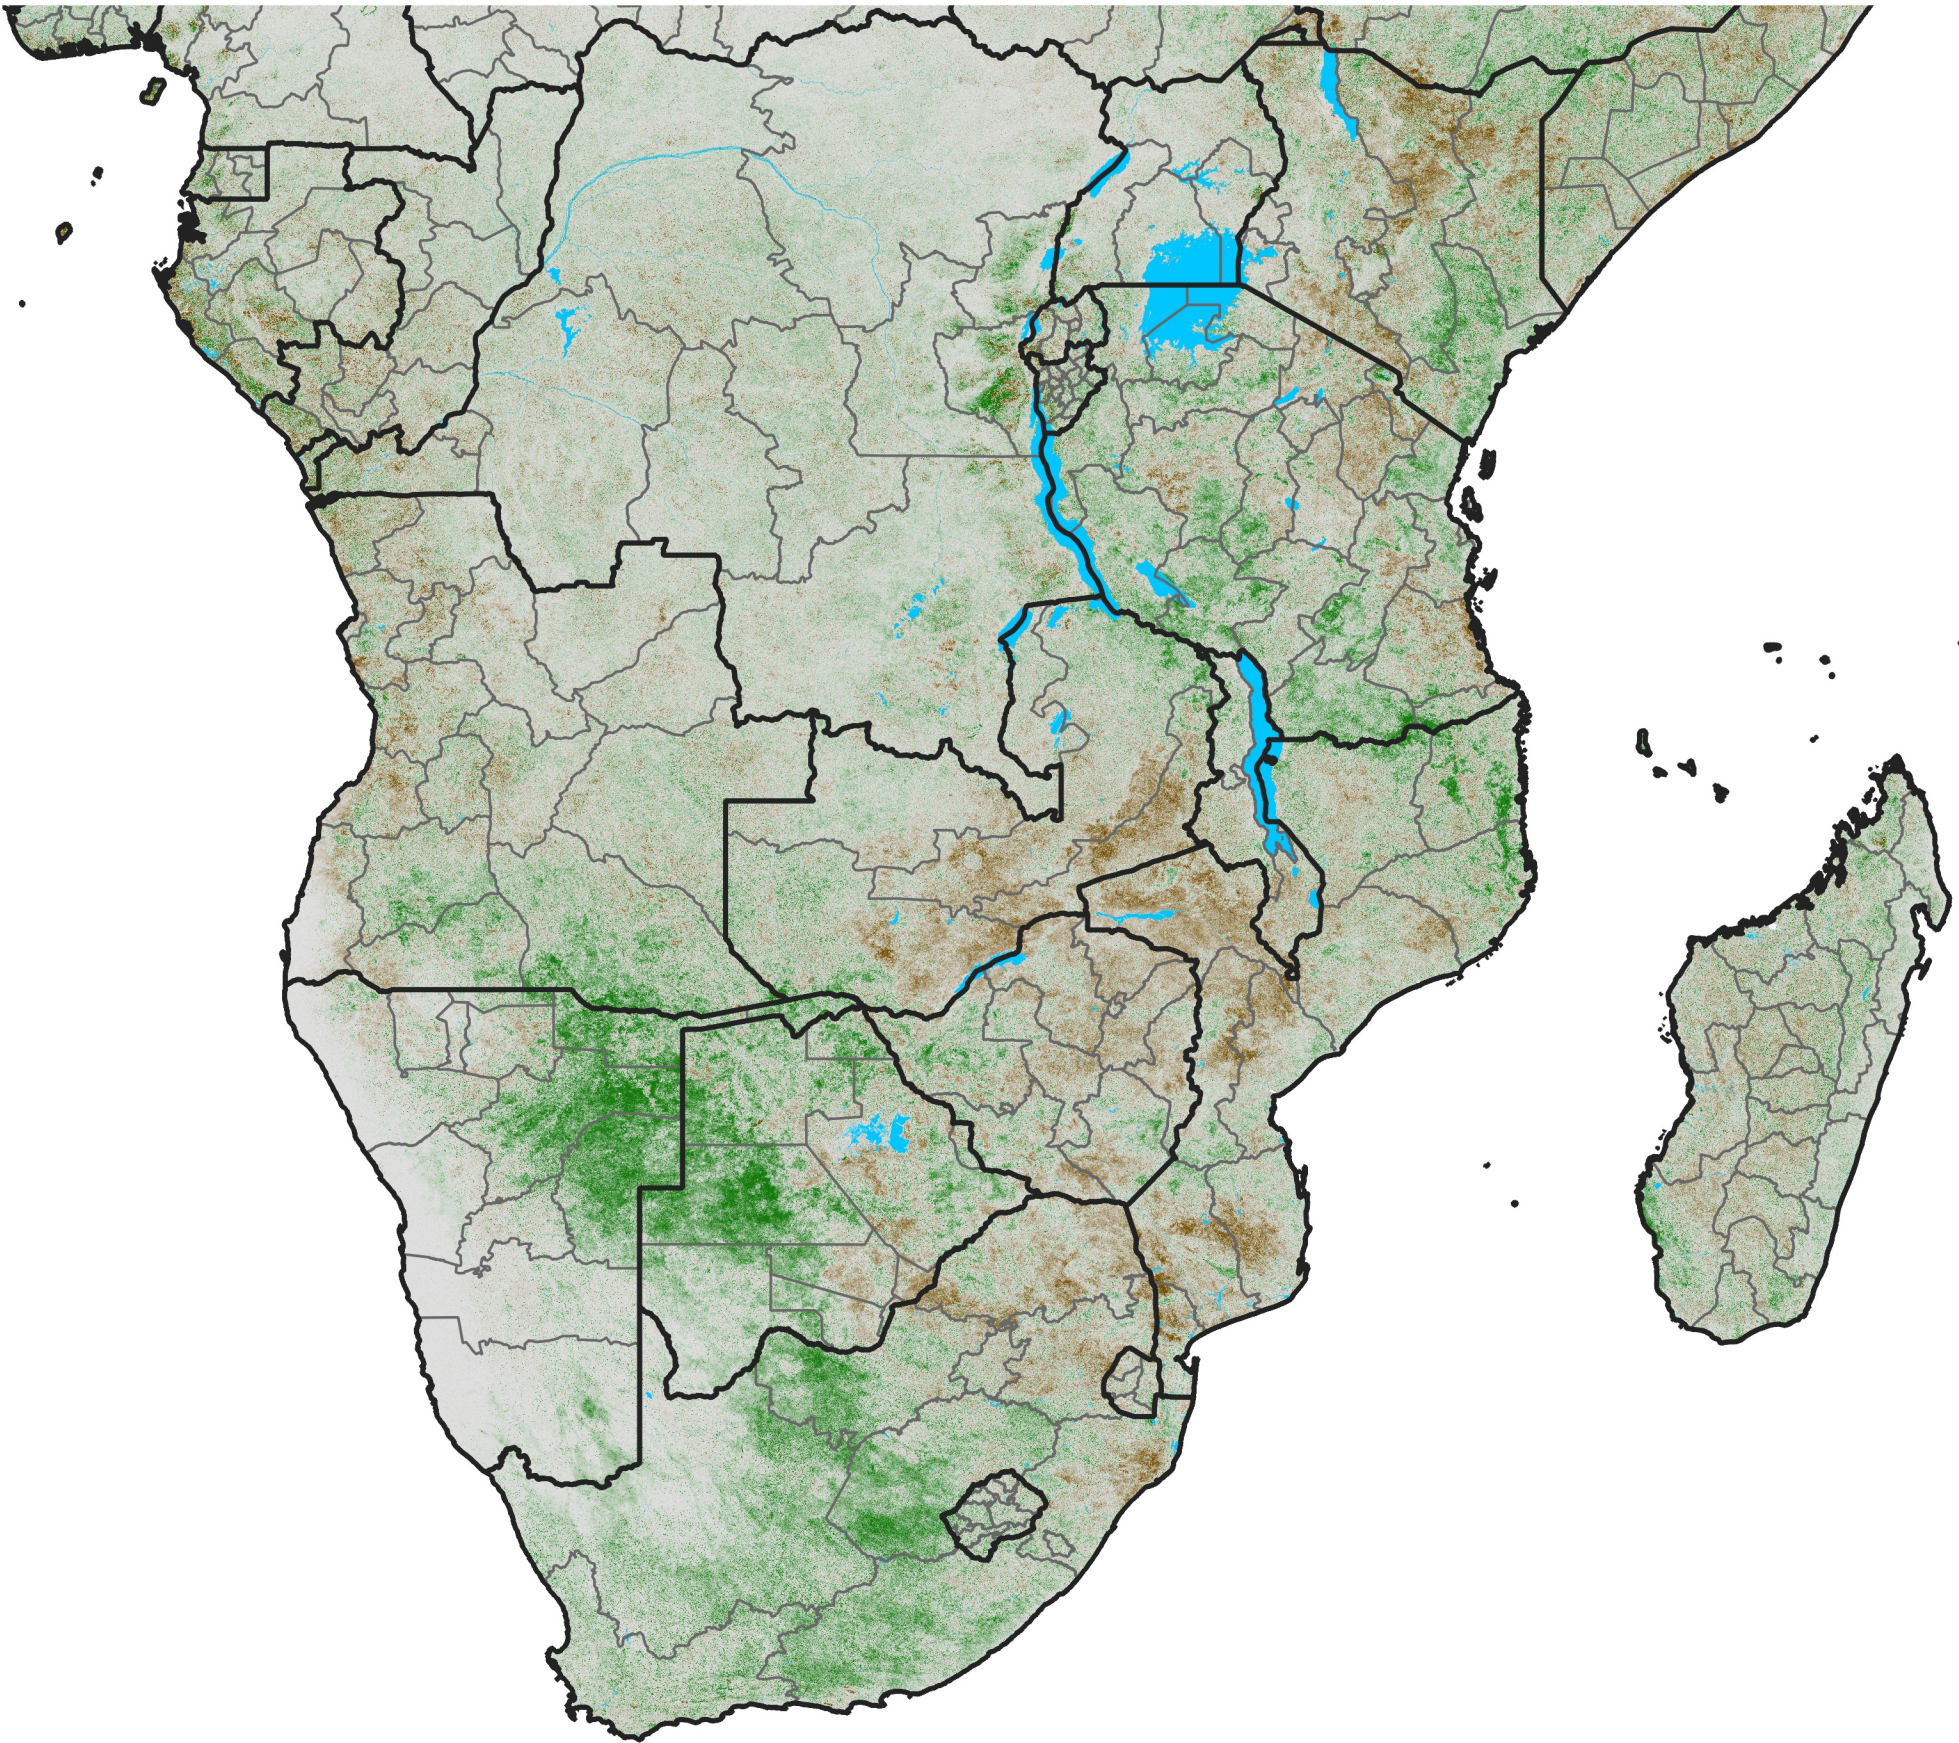

Southern Africa

NDVI Anomaly

2014 minus Mean (2012 - 2021)

Period 65 / Nov 16 - 25, 2014

NDVI Anomaly

< -0.3 -0.2 -0.1 -0.05 0.05 0.1 0.2 >0.3

Negative

No Difference