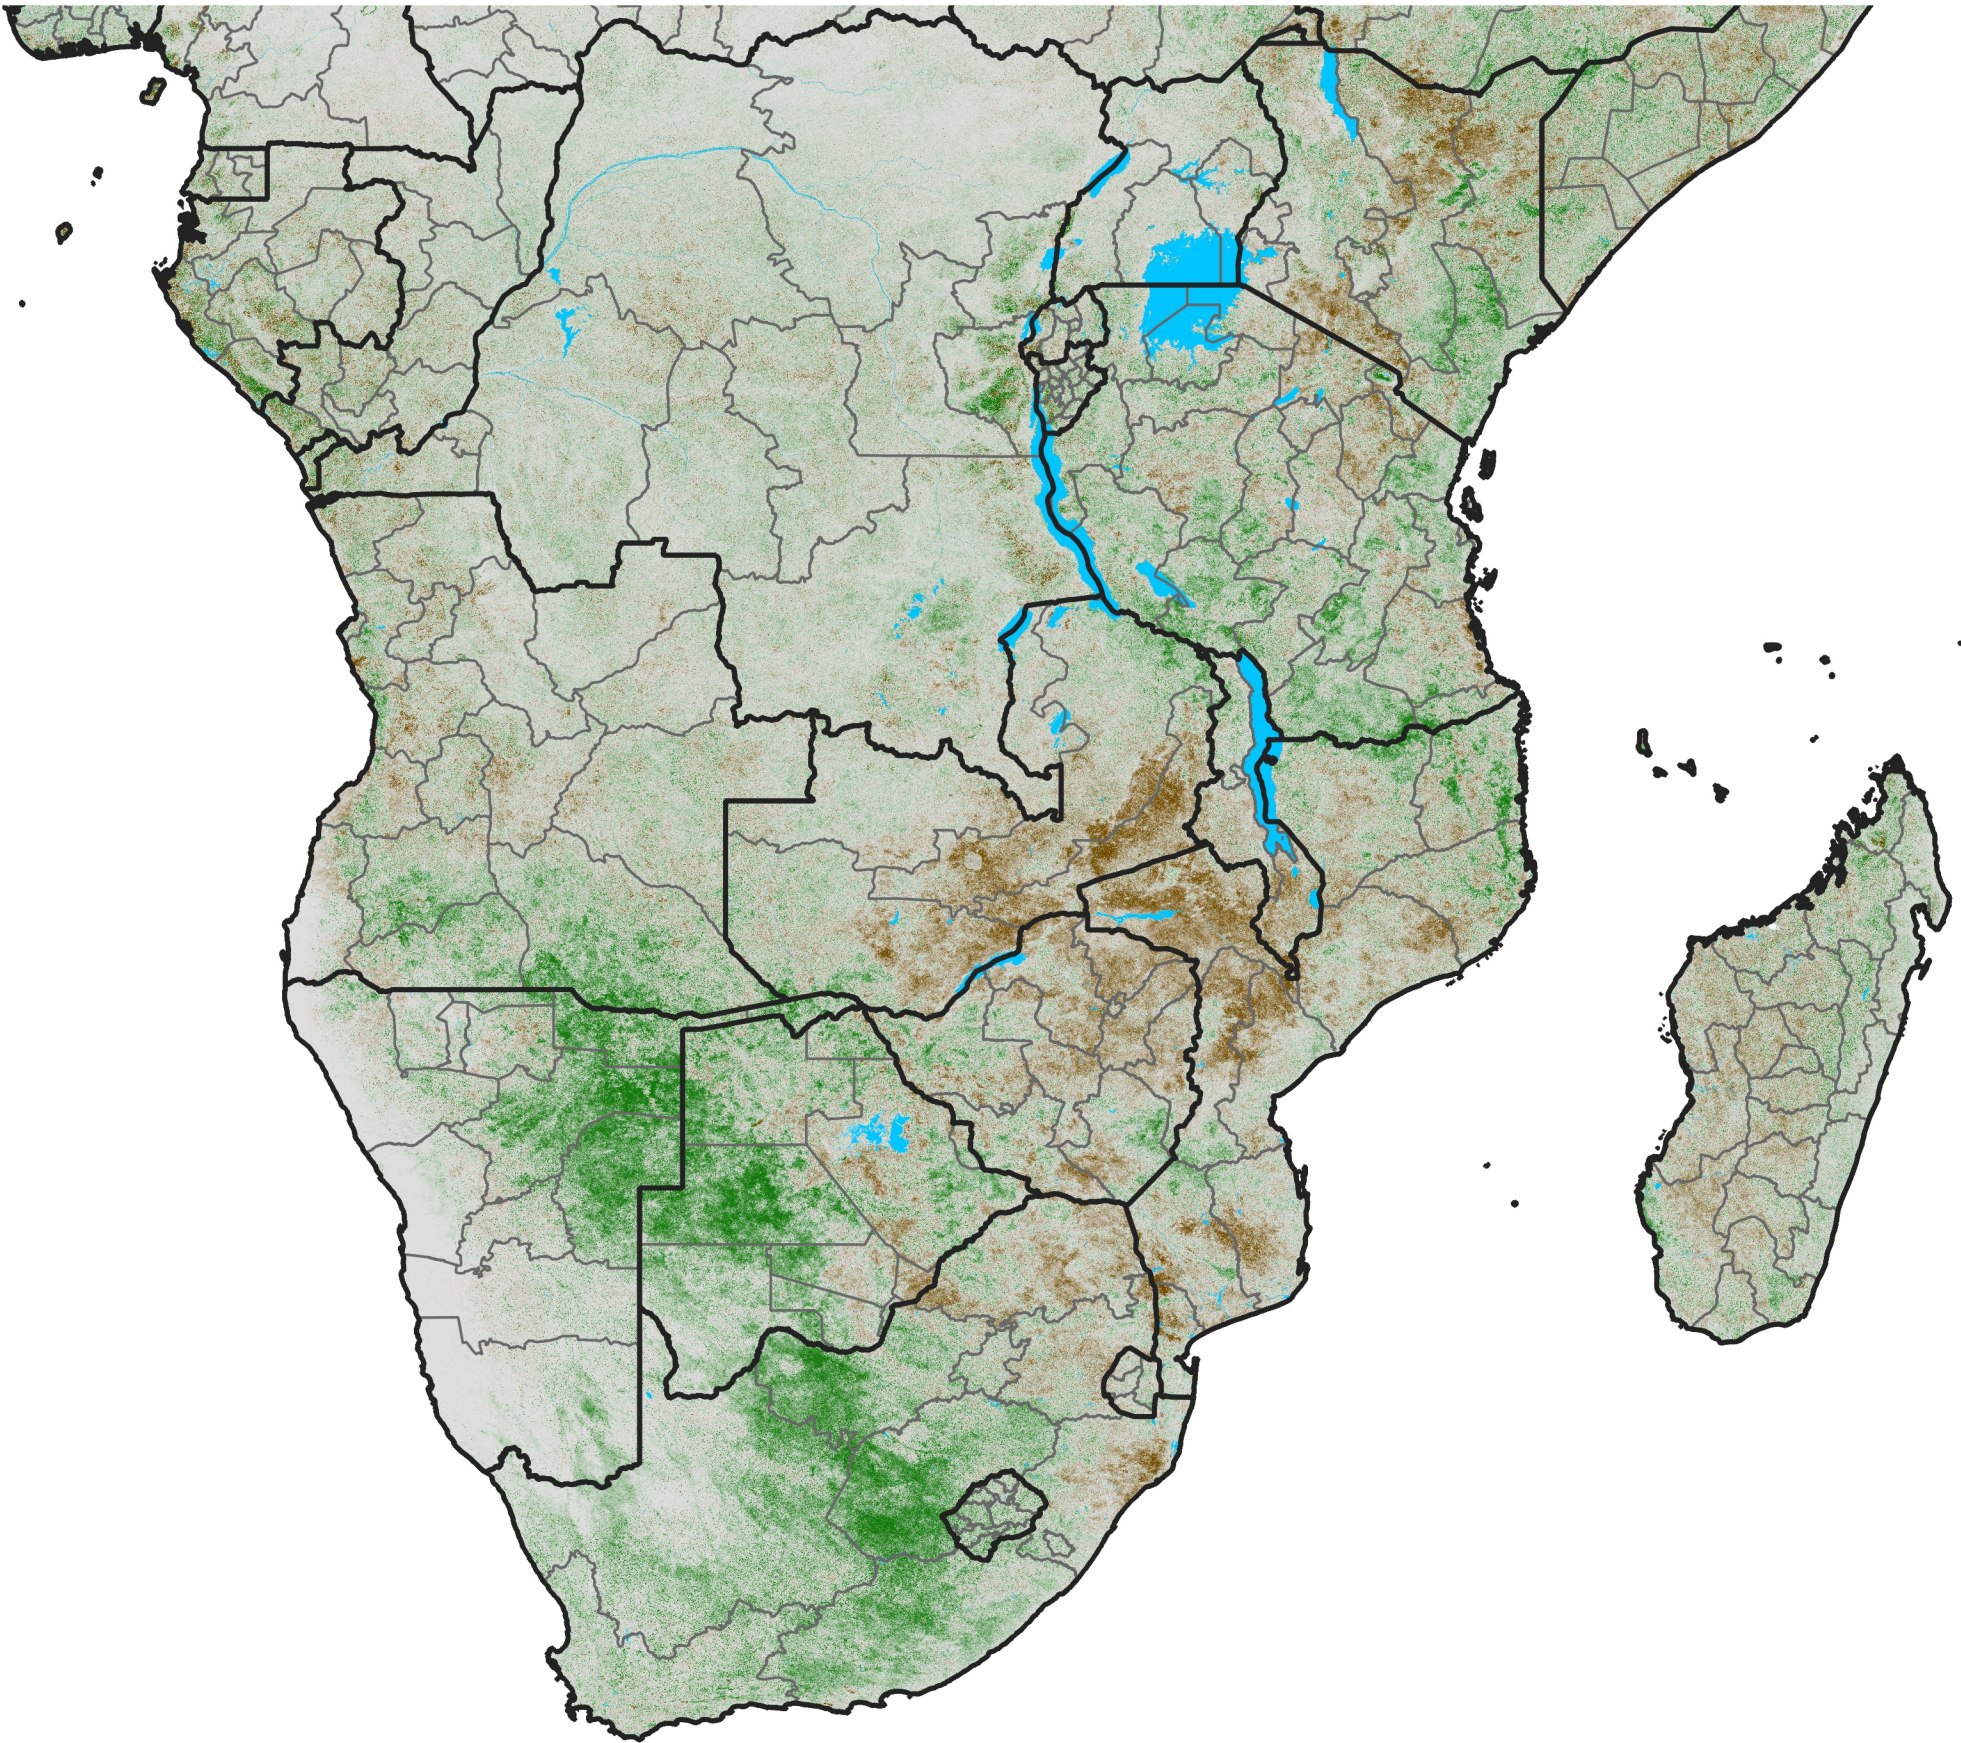

Southern Africa

NDVI Anomaly

2014 minus Mean (2012 - 2021)

Period 67 / Nov 26 - Dec 05, 2014

NDVI Anomaly

< -0.3 -0.2 -0.1 -0.05 0.05 0.1 0.2 >0.3

Negative

No Difference