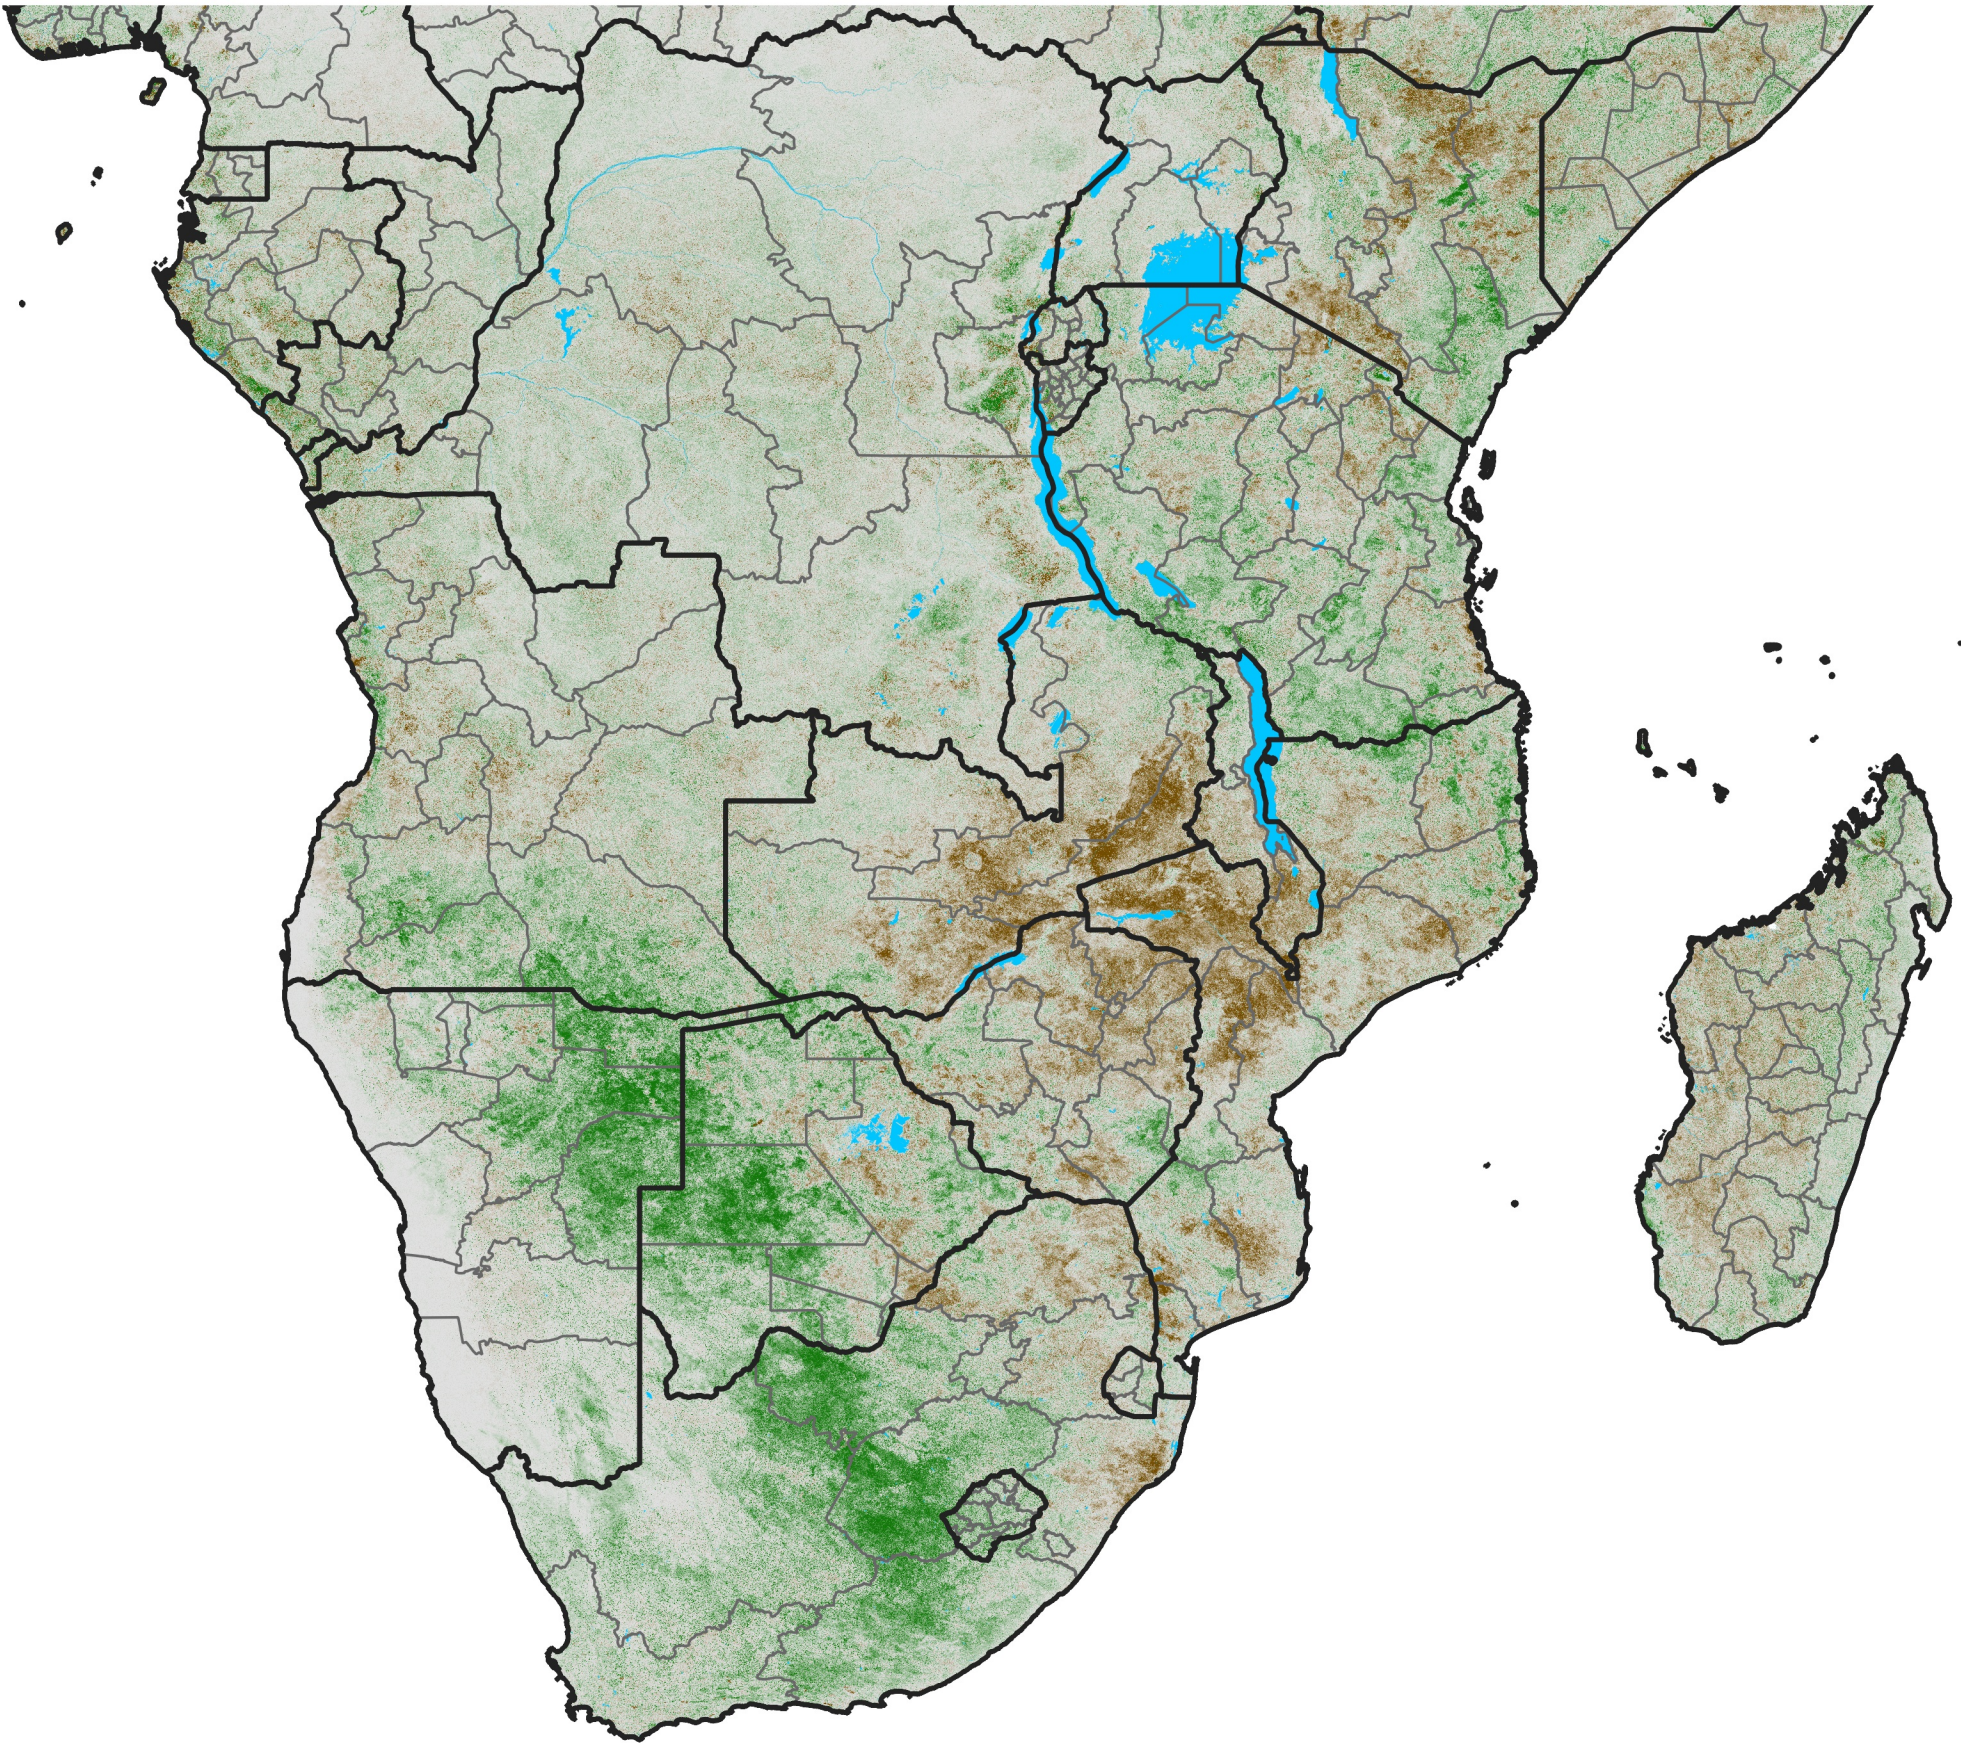

Southern Africa

NDVI Anomaly

2014 minus Mean (2012 - 2021)

Period 68 / Dec 01 - 10, 2014

NDVI Anomaly

< -0.3 -0.2 -0.1 -0.05 0.05 0.1 0.2 >0.3

Negative

No Difference