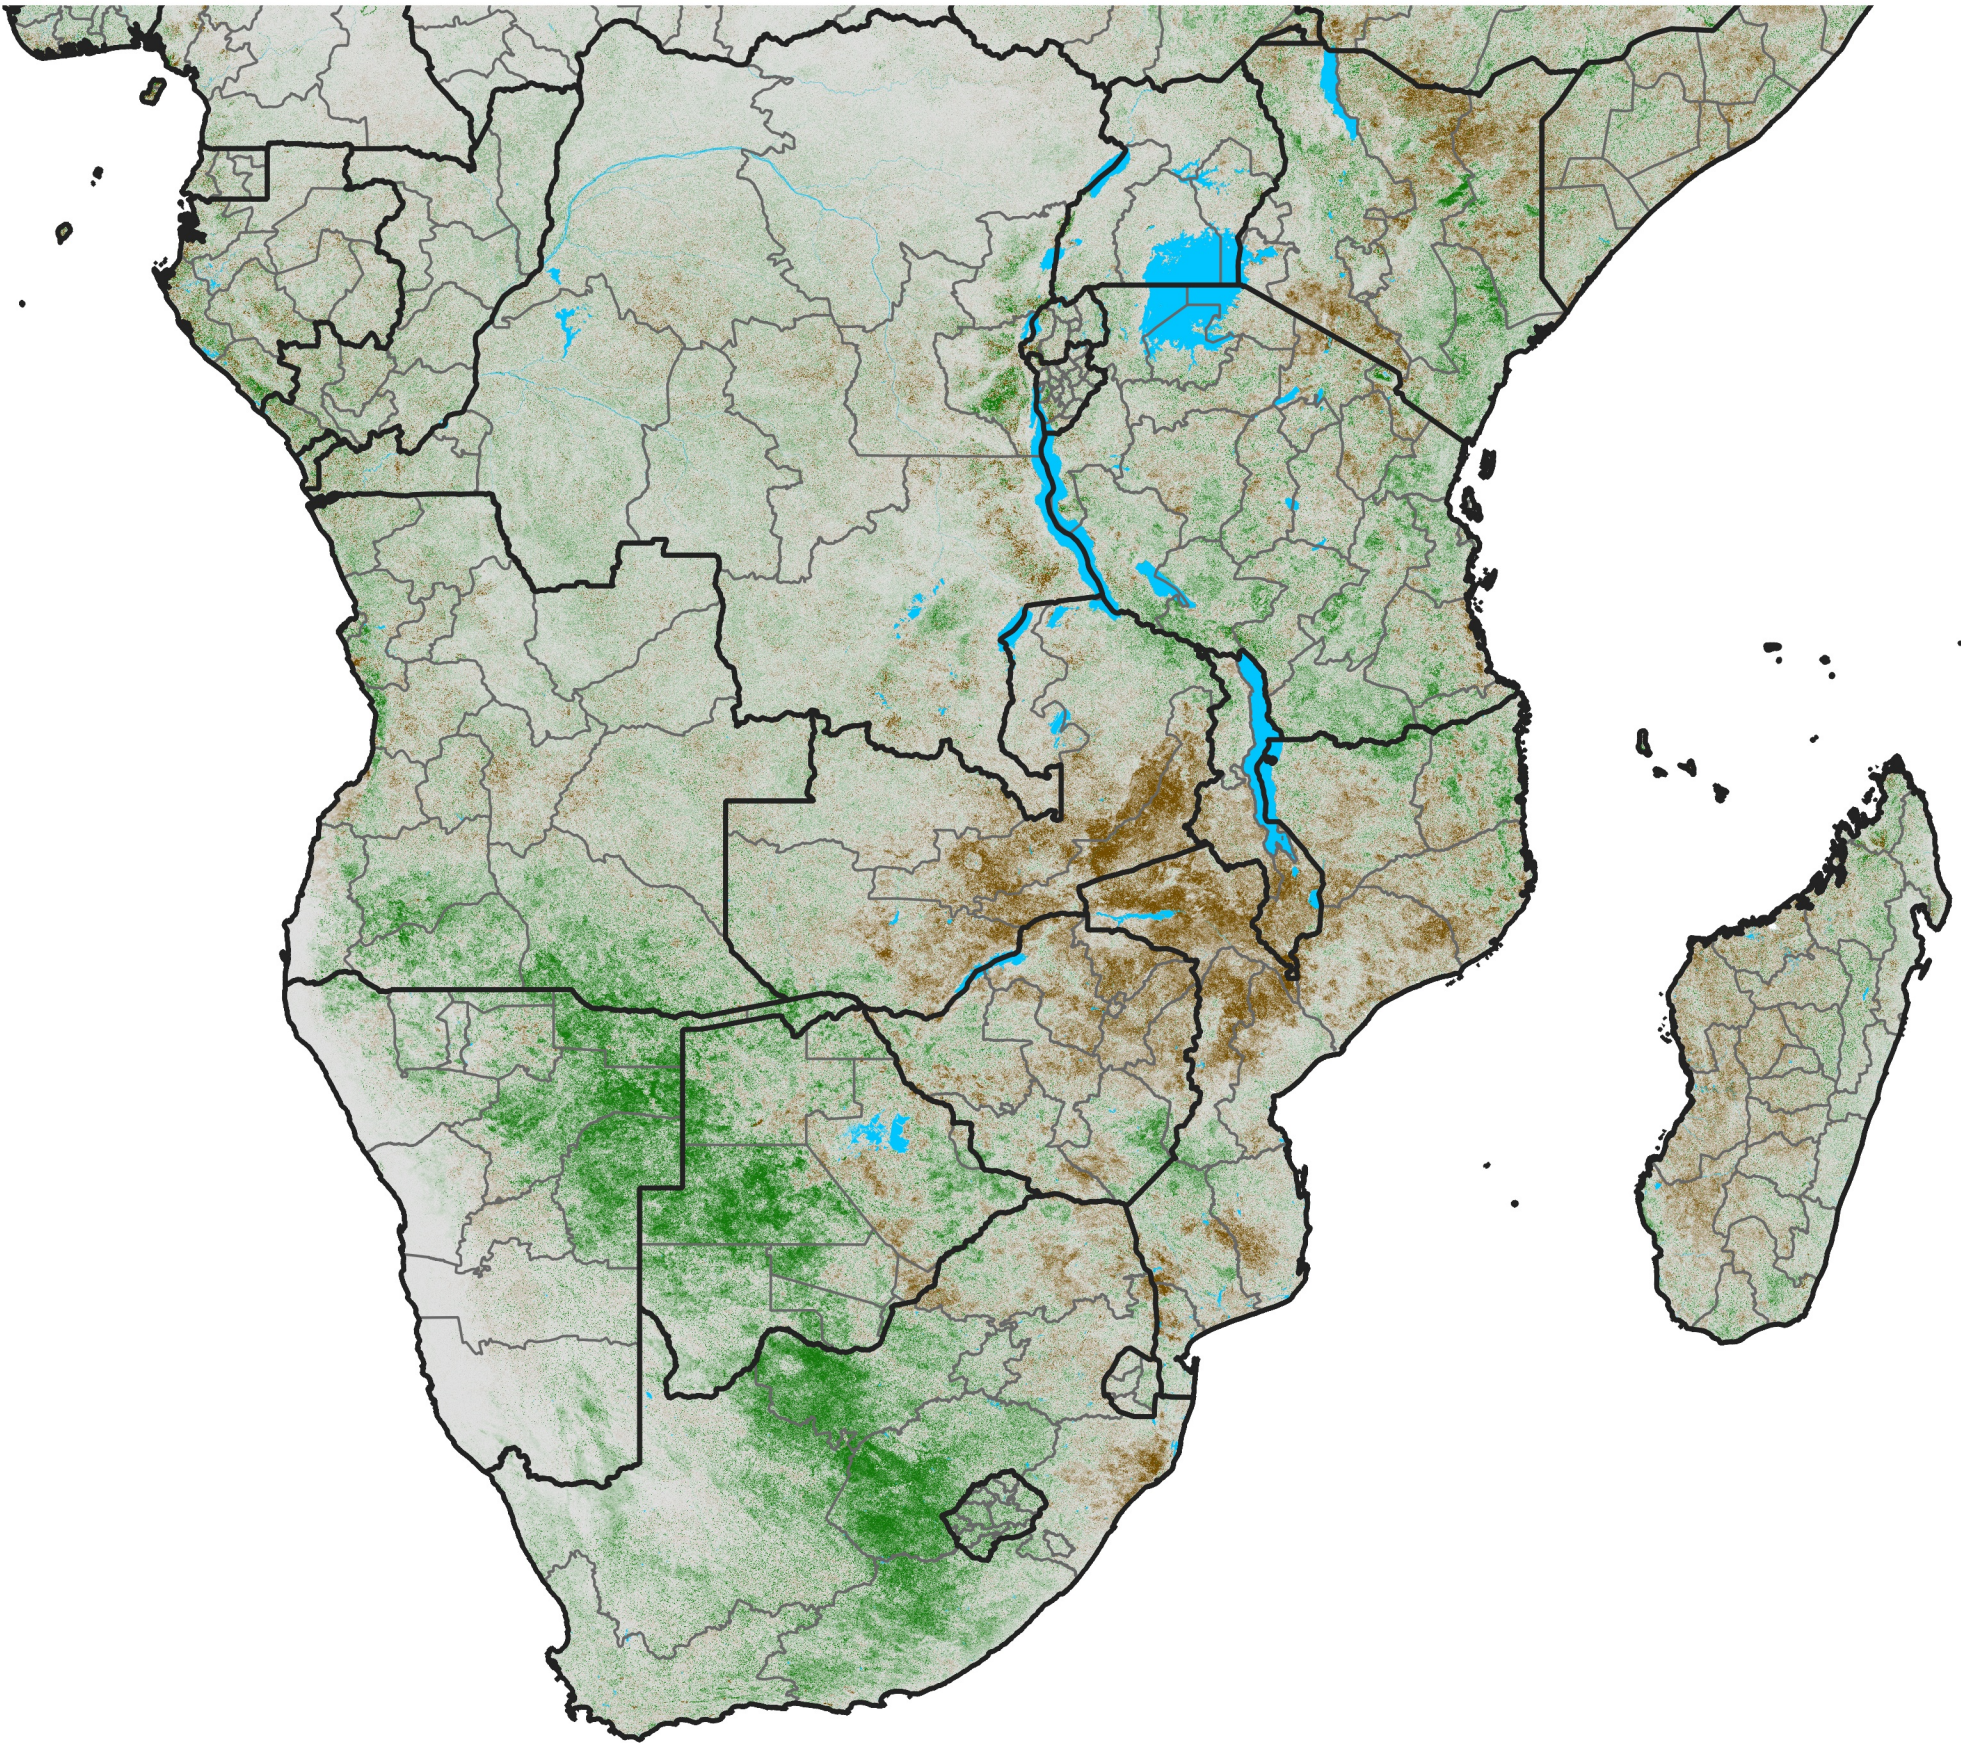

Southern Africa

NDVI Anomaly

2014 minus Mean (2012 - 2021)

Period 69 / Dec 06 - 15, 2014

NDVI Anomaly

< -0.3 -0.2 -0.1 -0.05 0.05 0.1 0.2 >0.3

Negative

No Difference