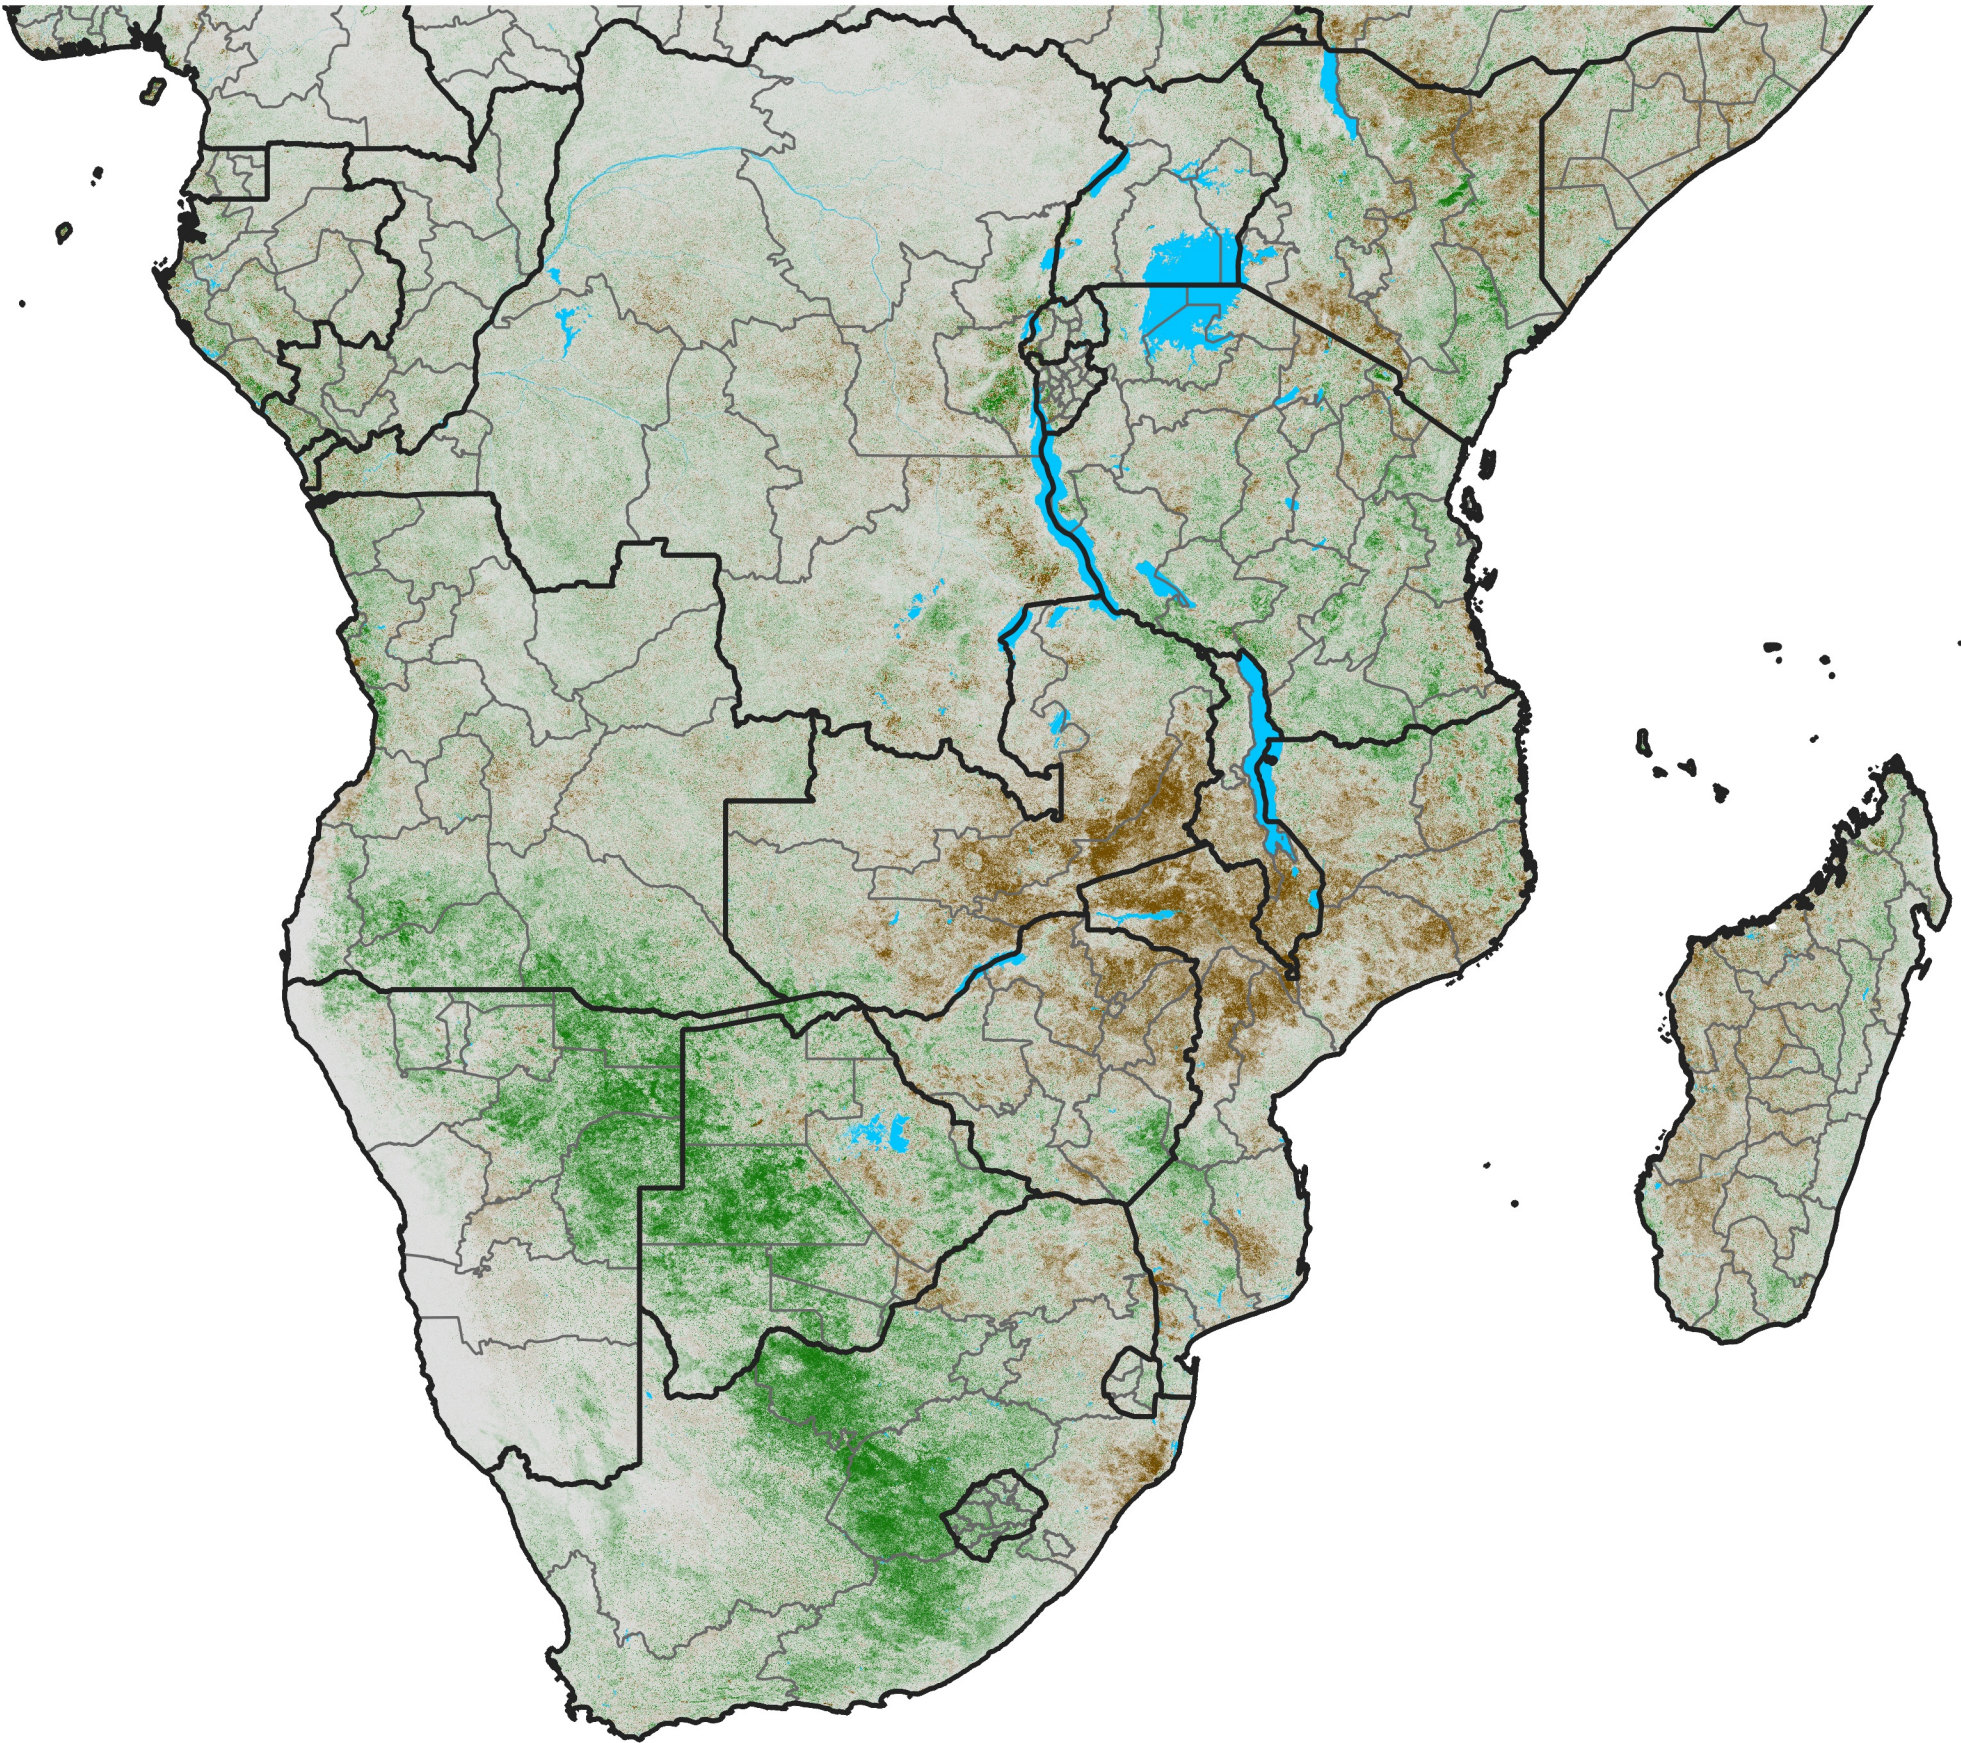

# Southern Africa

## NDVI Anomaly

2014 minus Mean (2012 - 2021)

Period 70 / Dec 11 - 20, 2014

### NDVI Anomaly

< -0.3   -0.2   -0.1   -0.05   0.05   0.1   0.2   >0.3

Negative

No Difference

Positive