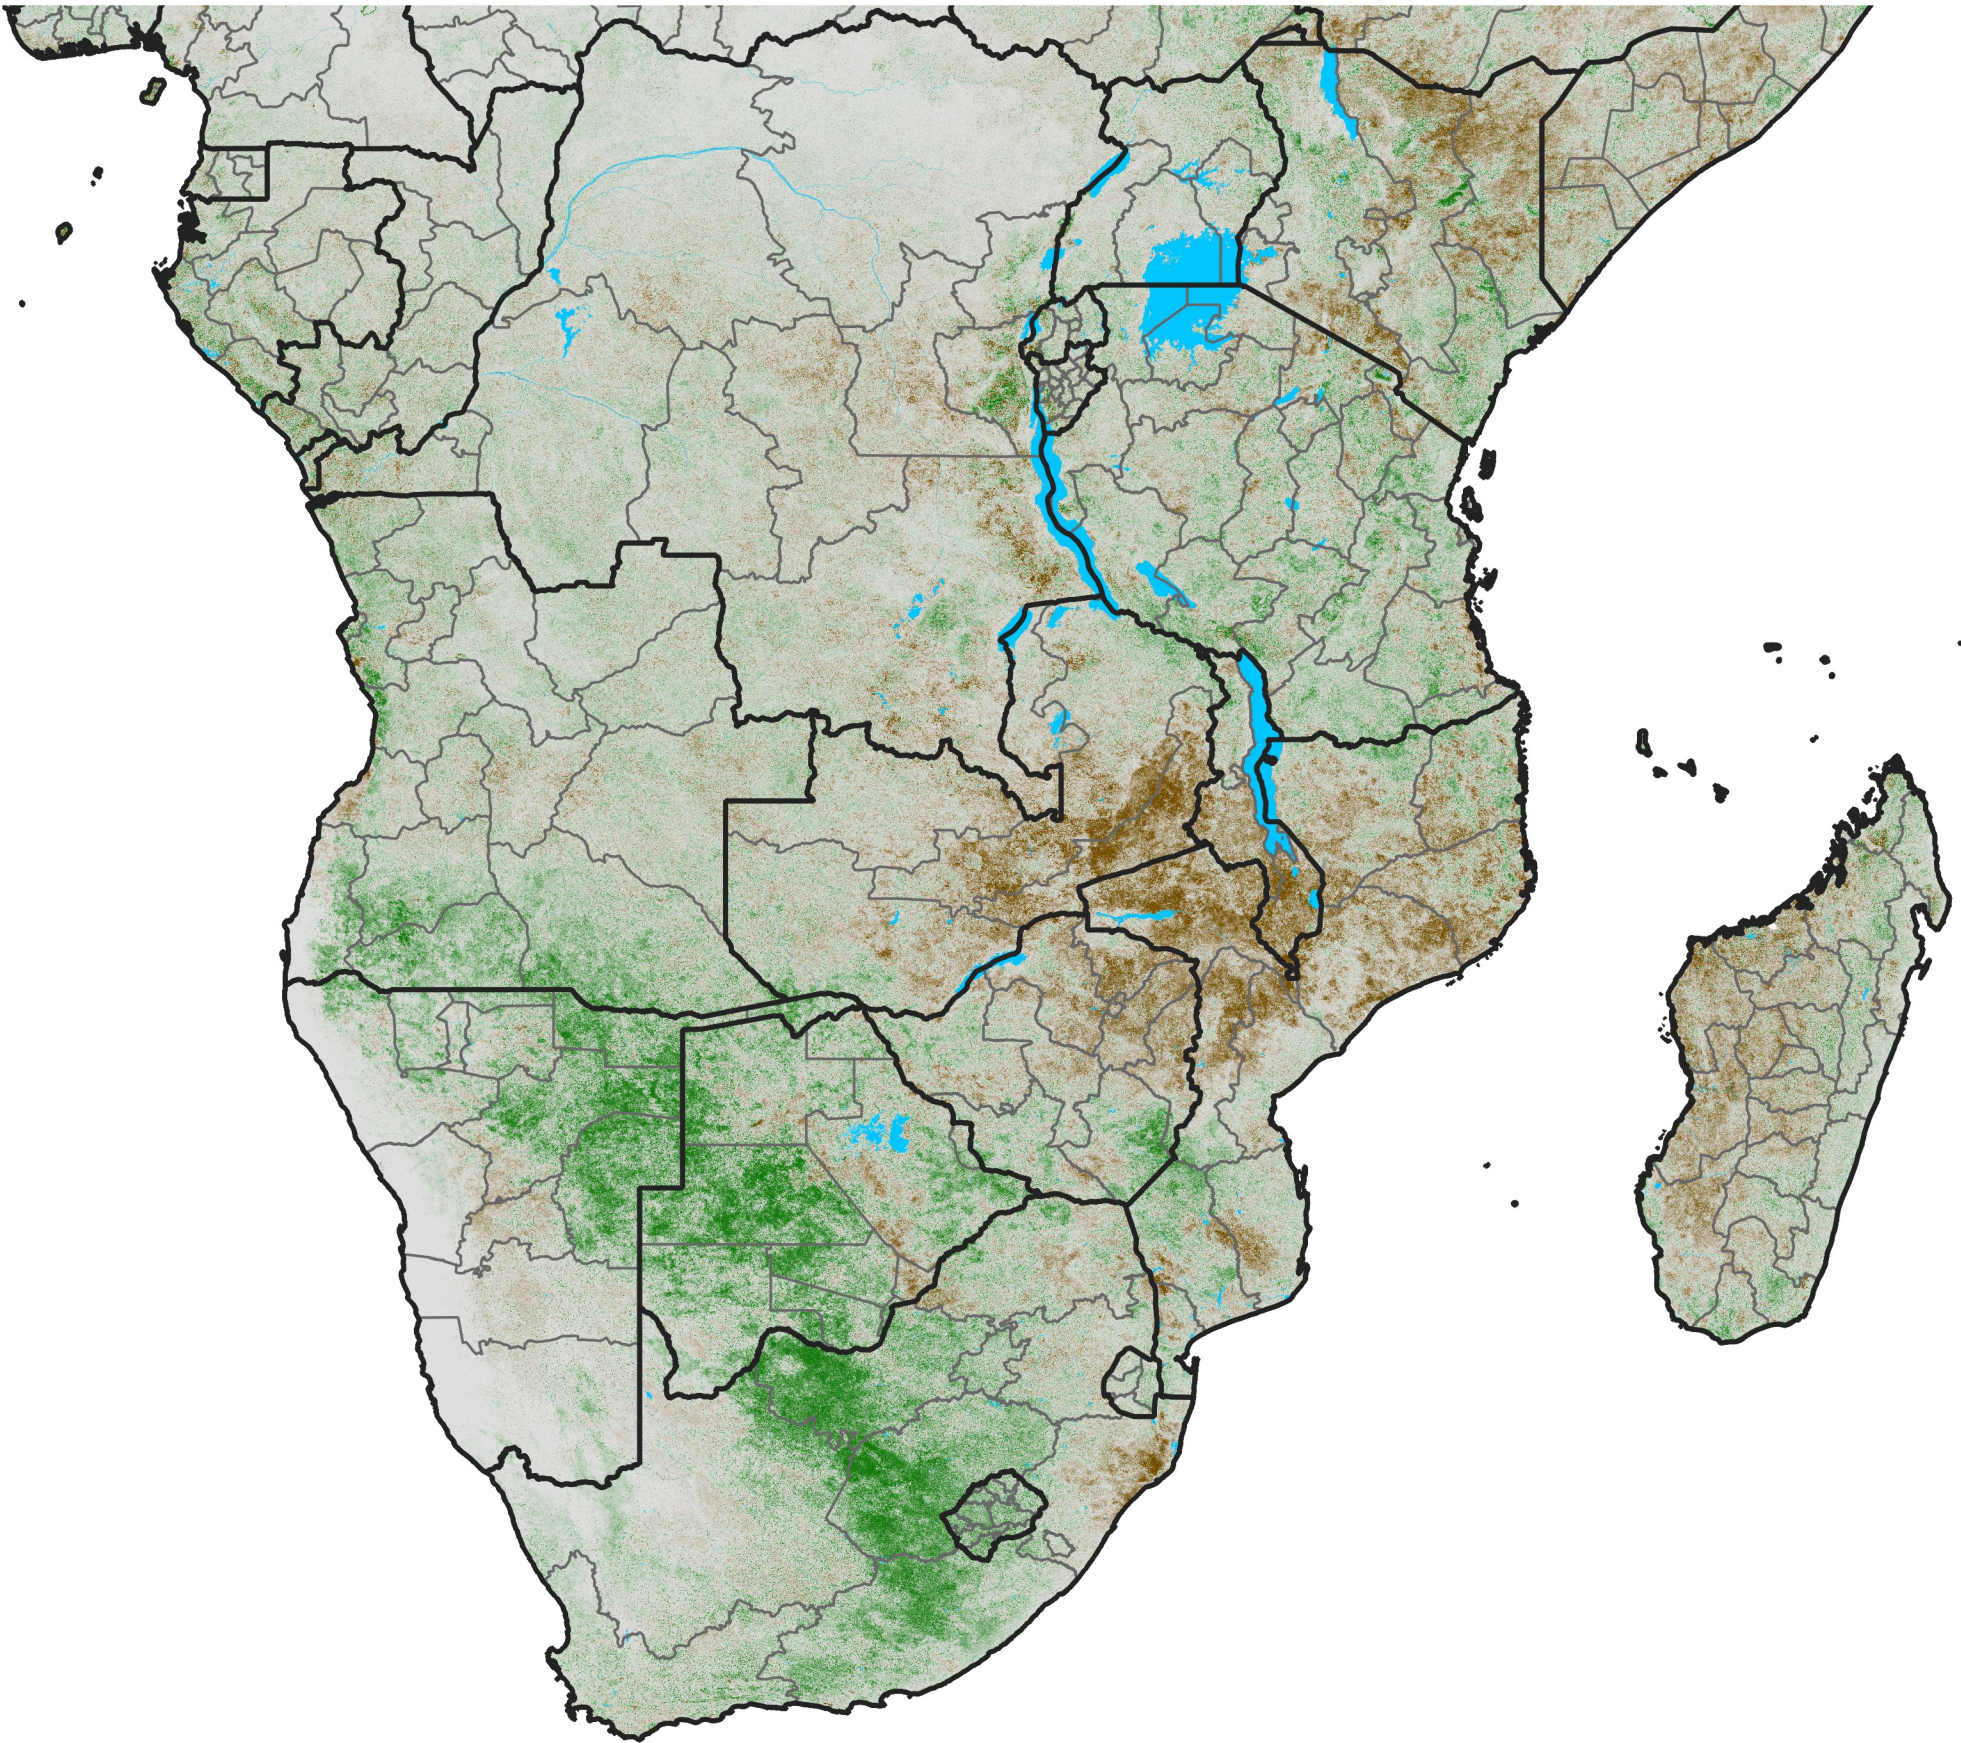

# Southern Africa

## NDVI Anomaly

2014 minus Mean (2012 - 2021)

Period 71 / Dec 16 - 25, 2014

### NDVI Anomaly

< -0.3   -0.2   -0.1   -0.05   0.05   0.1   0.2   >0.3

Negative

No Difference

Positive