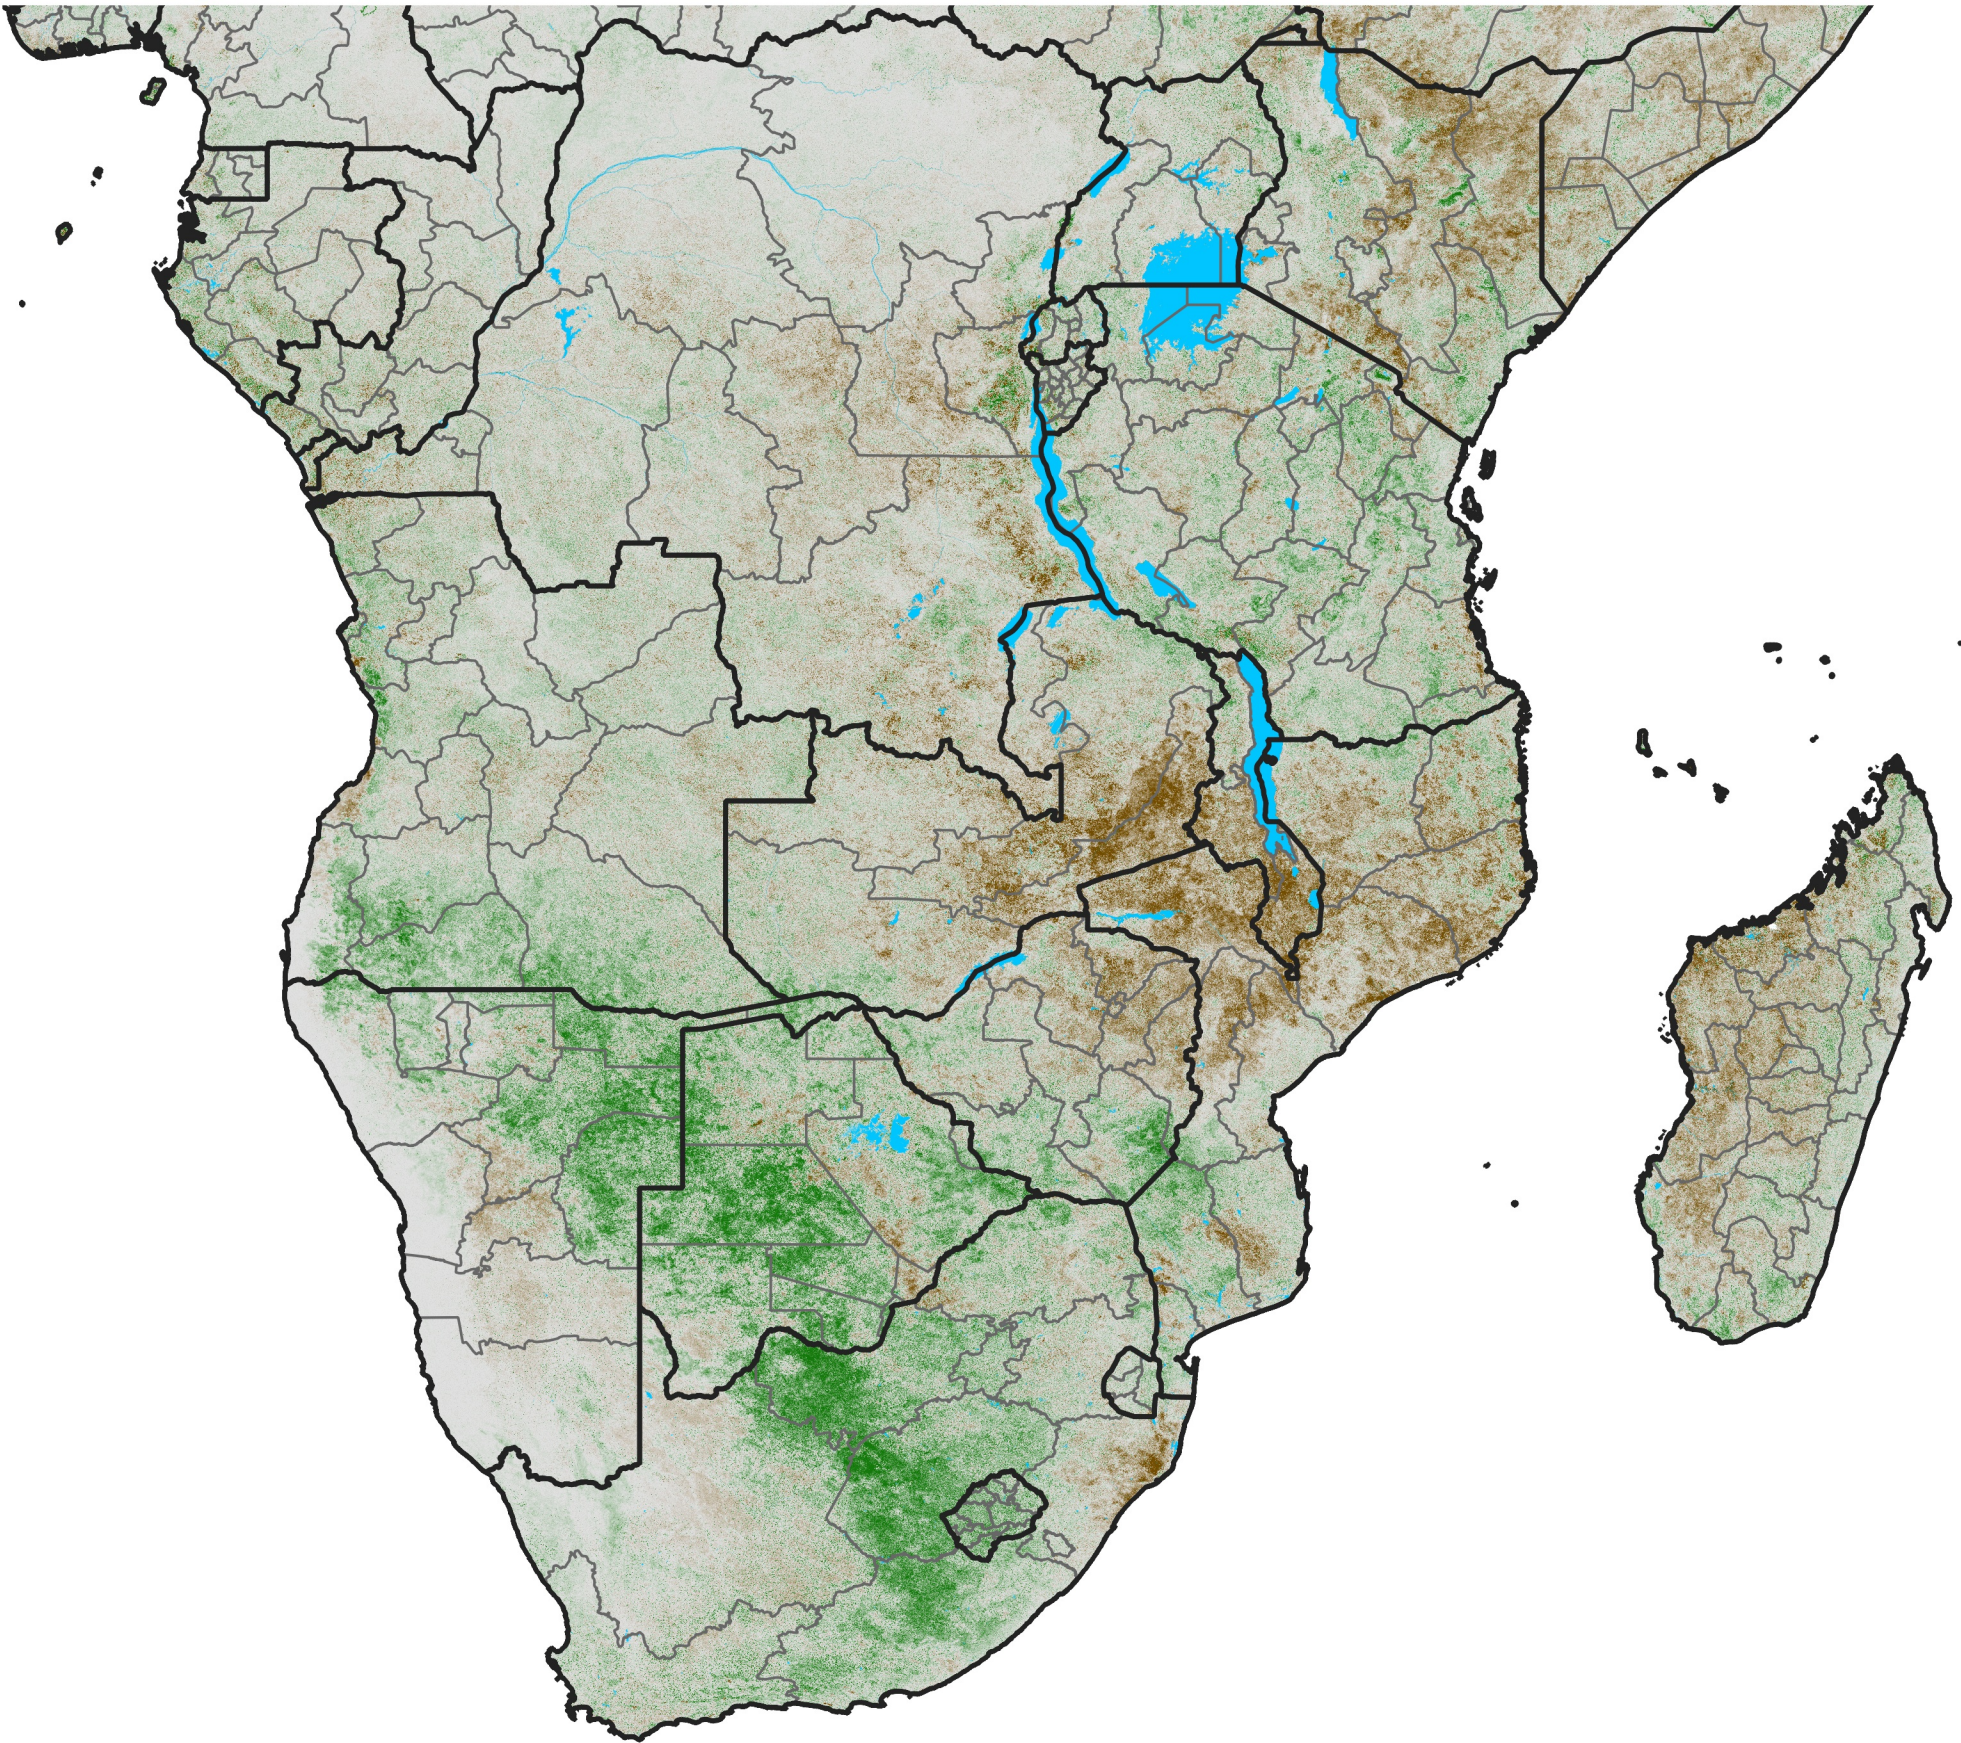

Southern Africa

NDVI Anomaly

2014 minus Mean (2012 - 2021)

Period 72 / Dec 21 - 31, 2014

NDVI Anomaly

< -0.3 -0.2 -0.1 -0.05 0.05 0.1 0.2 >0.3

Negative

No Difference