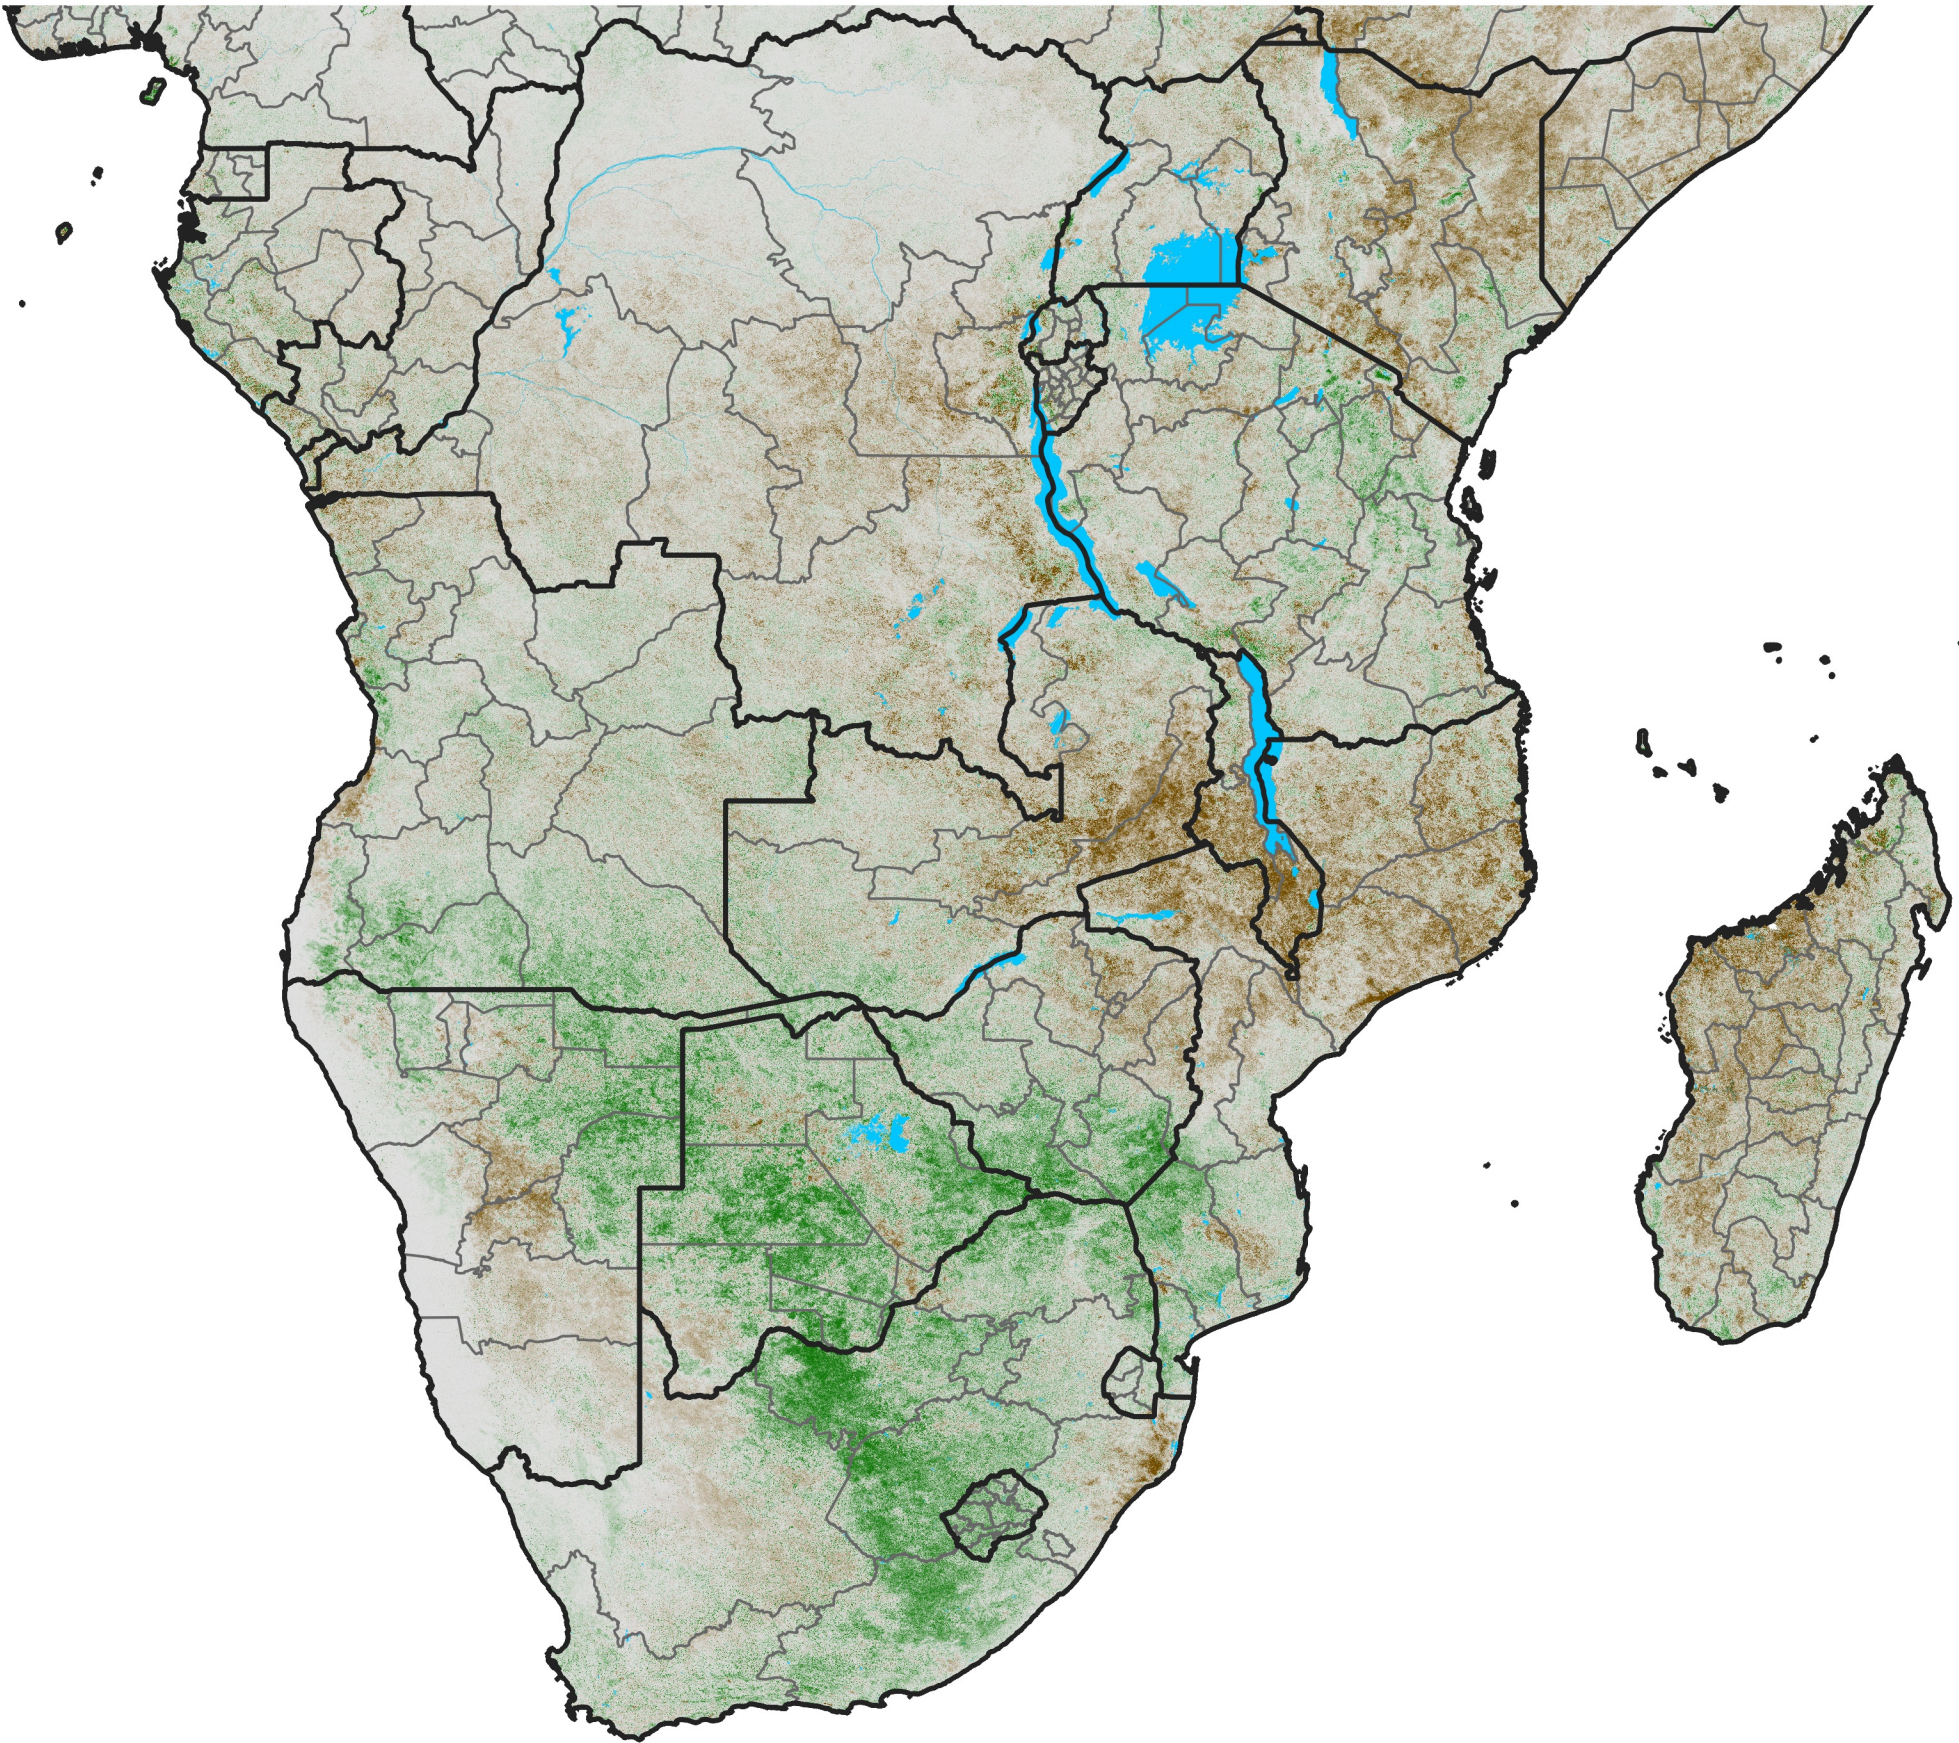

Southern Africa

NDVI Anomaly

2015 minus Mean (2012 - 2021)

Period 02 / Jan 01 - 10, 2015

NDVI Anomaly

< -0.3 -0.2 -0.1 -0.05 0.05 0.1 0.2 >0.3

Negative

No Difference