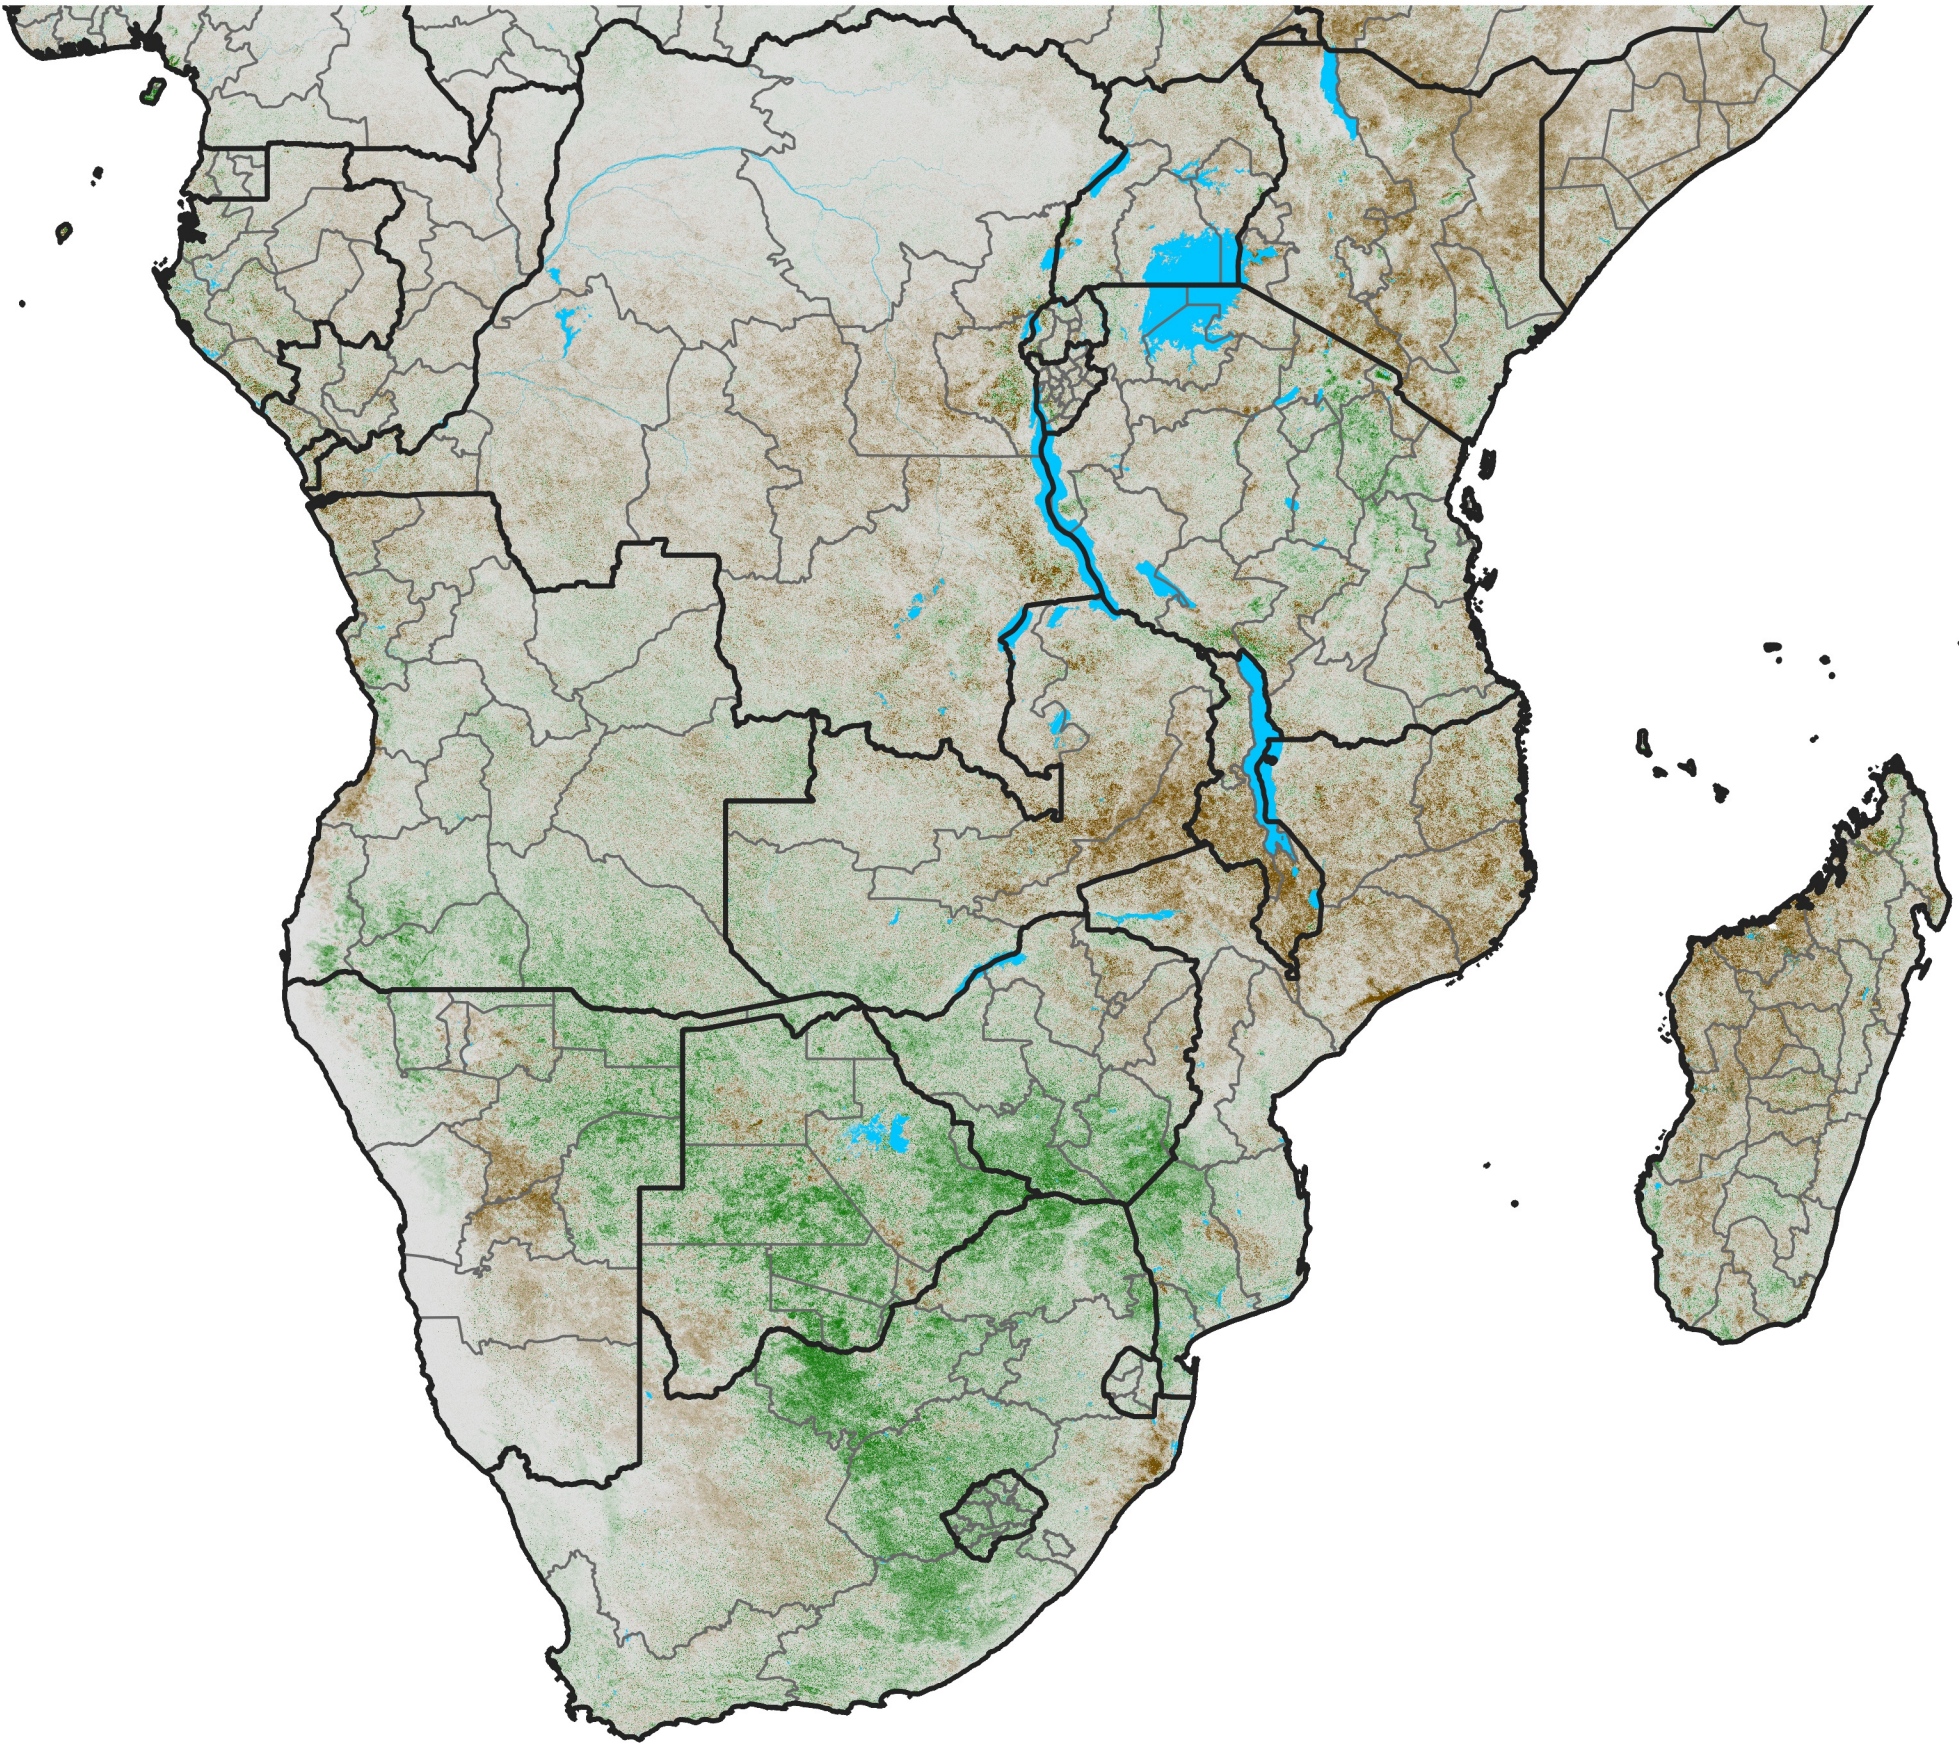

Southern Africa

NDVI Anomaly

2015 minus Mean (2012 - 2021)

Period 03 / Jan 06 - 15, 2015

NDVI Anomaly

< -0.3 -0.2 -0.1 -0.05 0.05 0.1 0.2 >0.3

Negative

No Difference