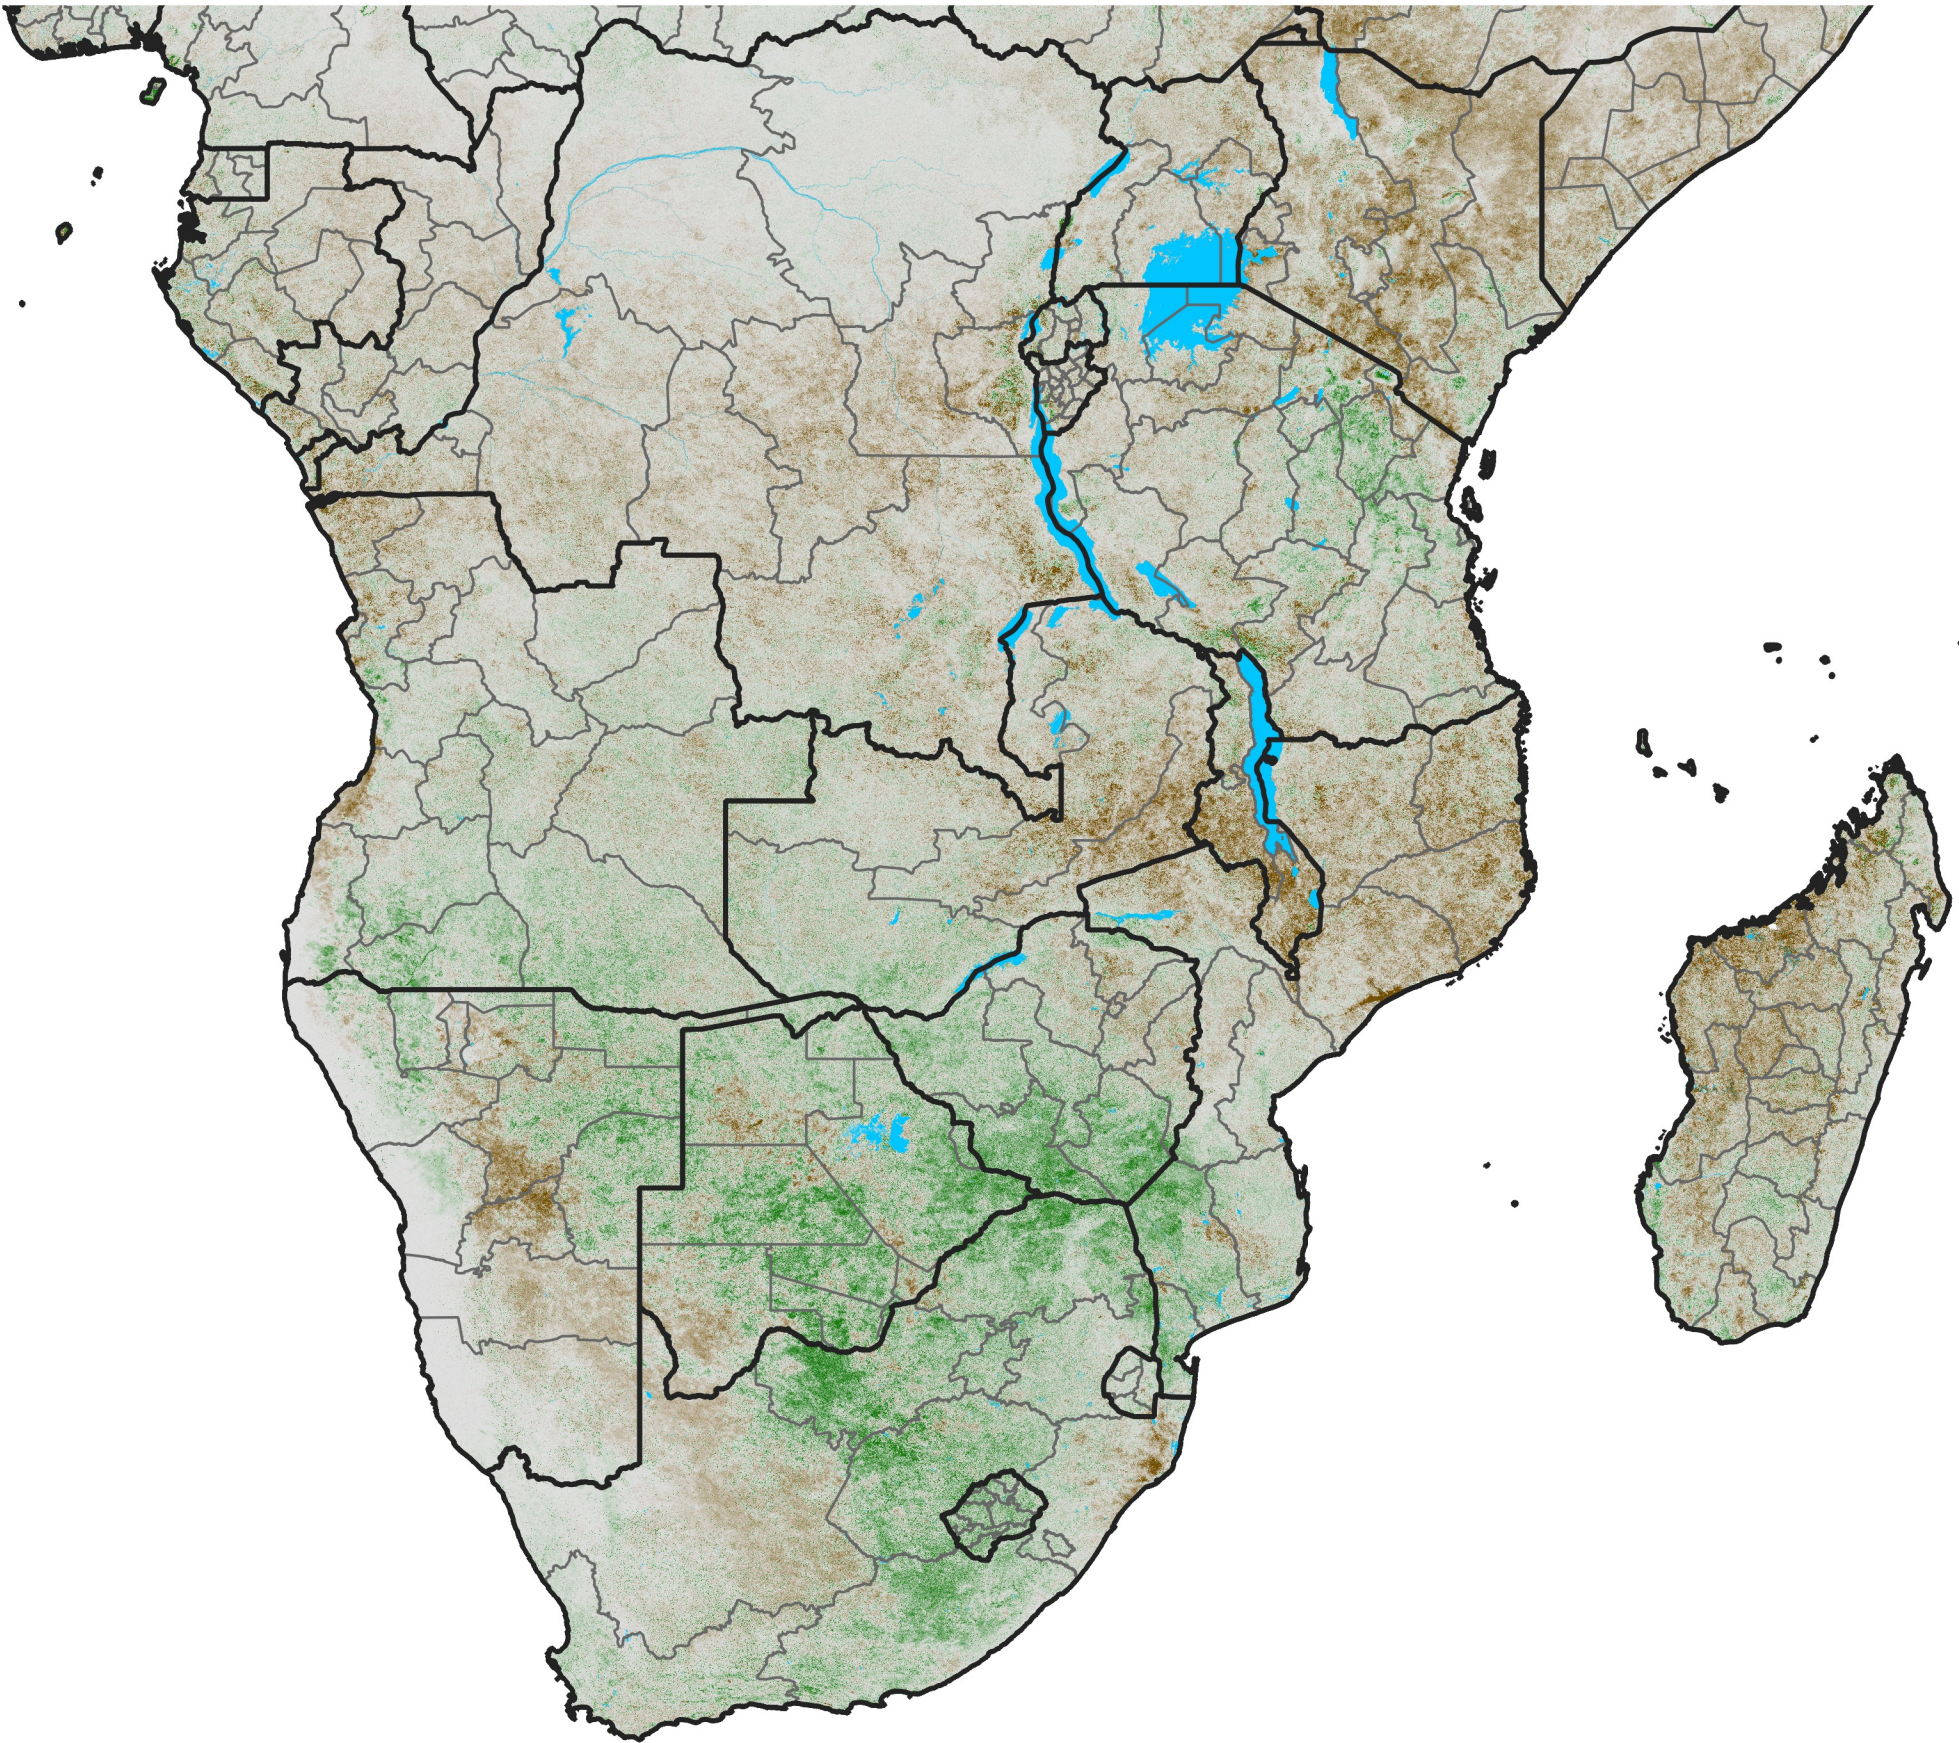

# Southern Africa

## NDVI Anomaly

2015 minus Mean (2012 - 2021)

Period 04 / Jan 11 - 20, 2015