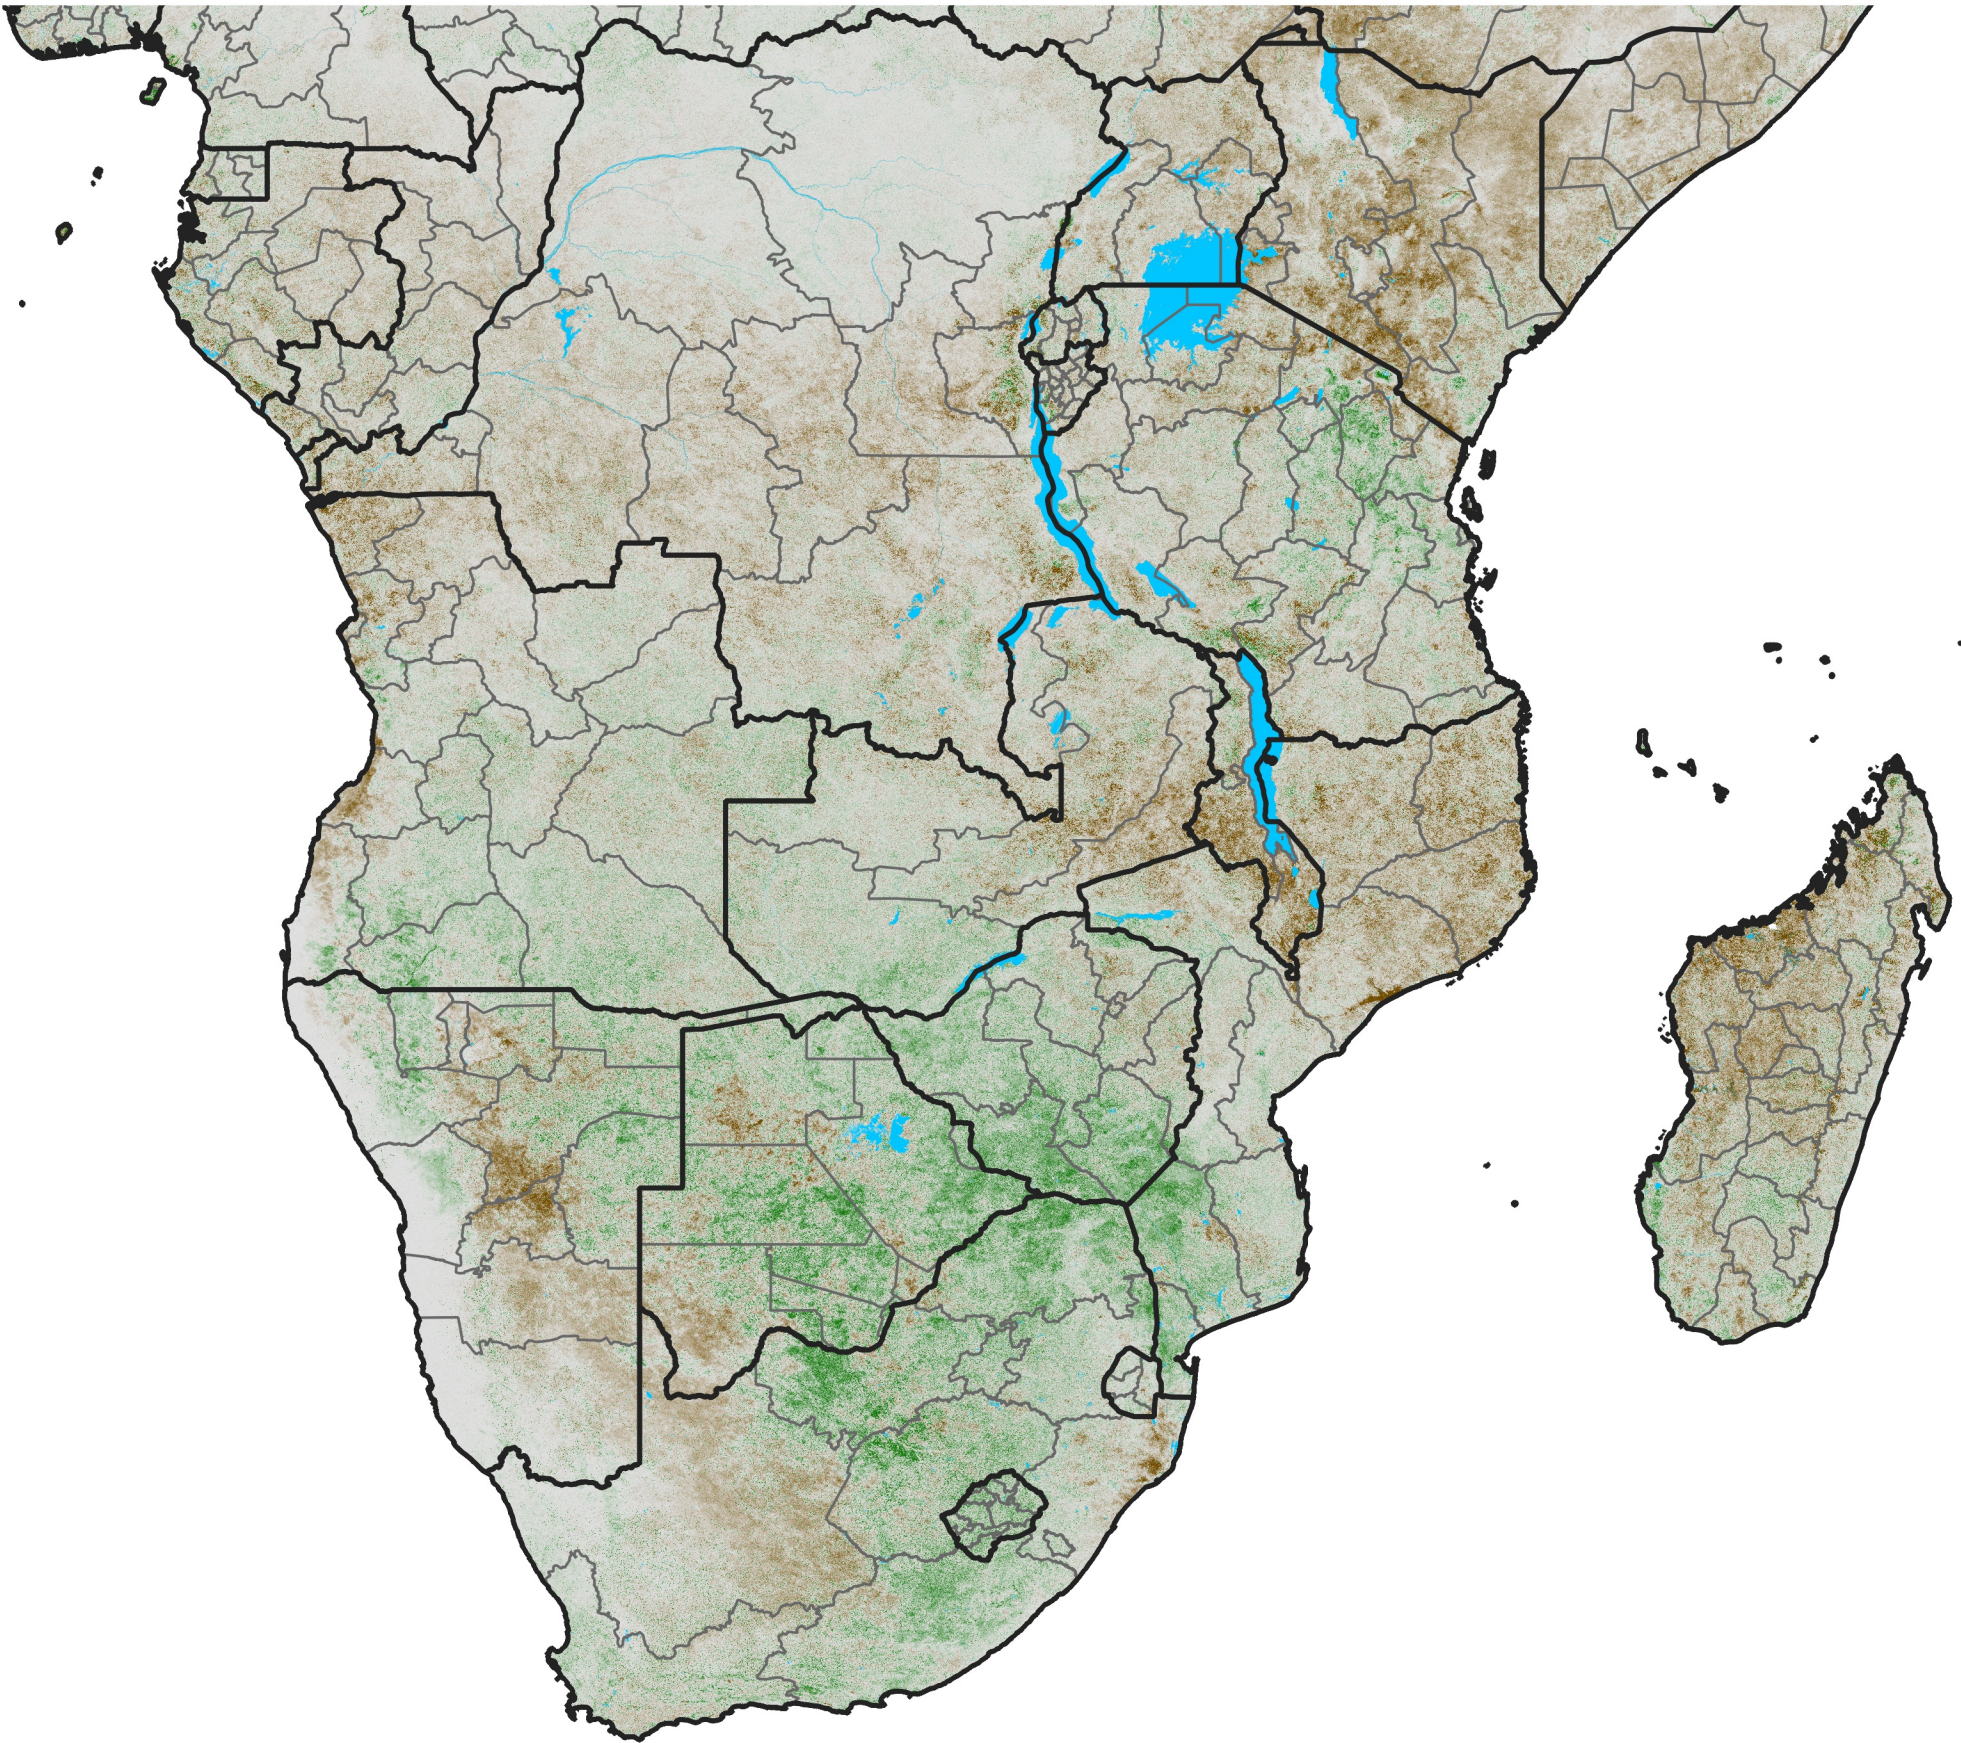

# Southern Africa

## NDVI Anomaly

2015 minus Mean (2012 - 2021)

Period 05 / Jan 16 - 25, 2015

### NDVI Anomaly

< -0.3   -0.2   -0.1   -0.05   0.05   0.1   0.2   >0.3

Negative

No Difference

Positive