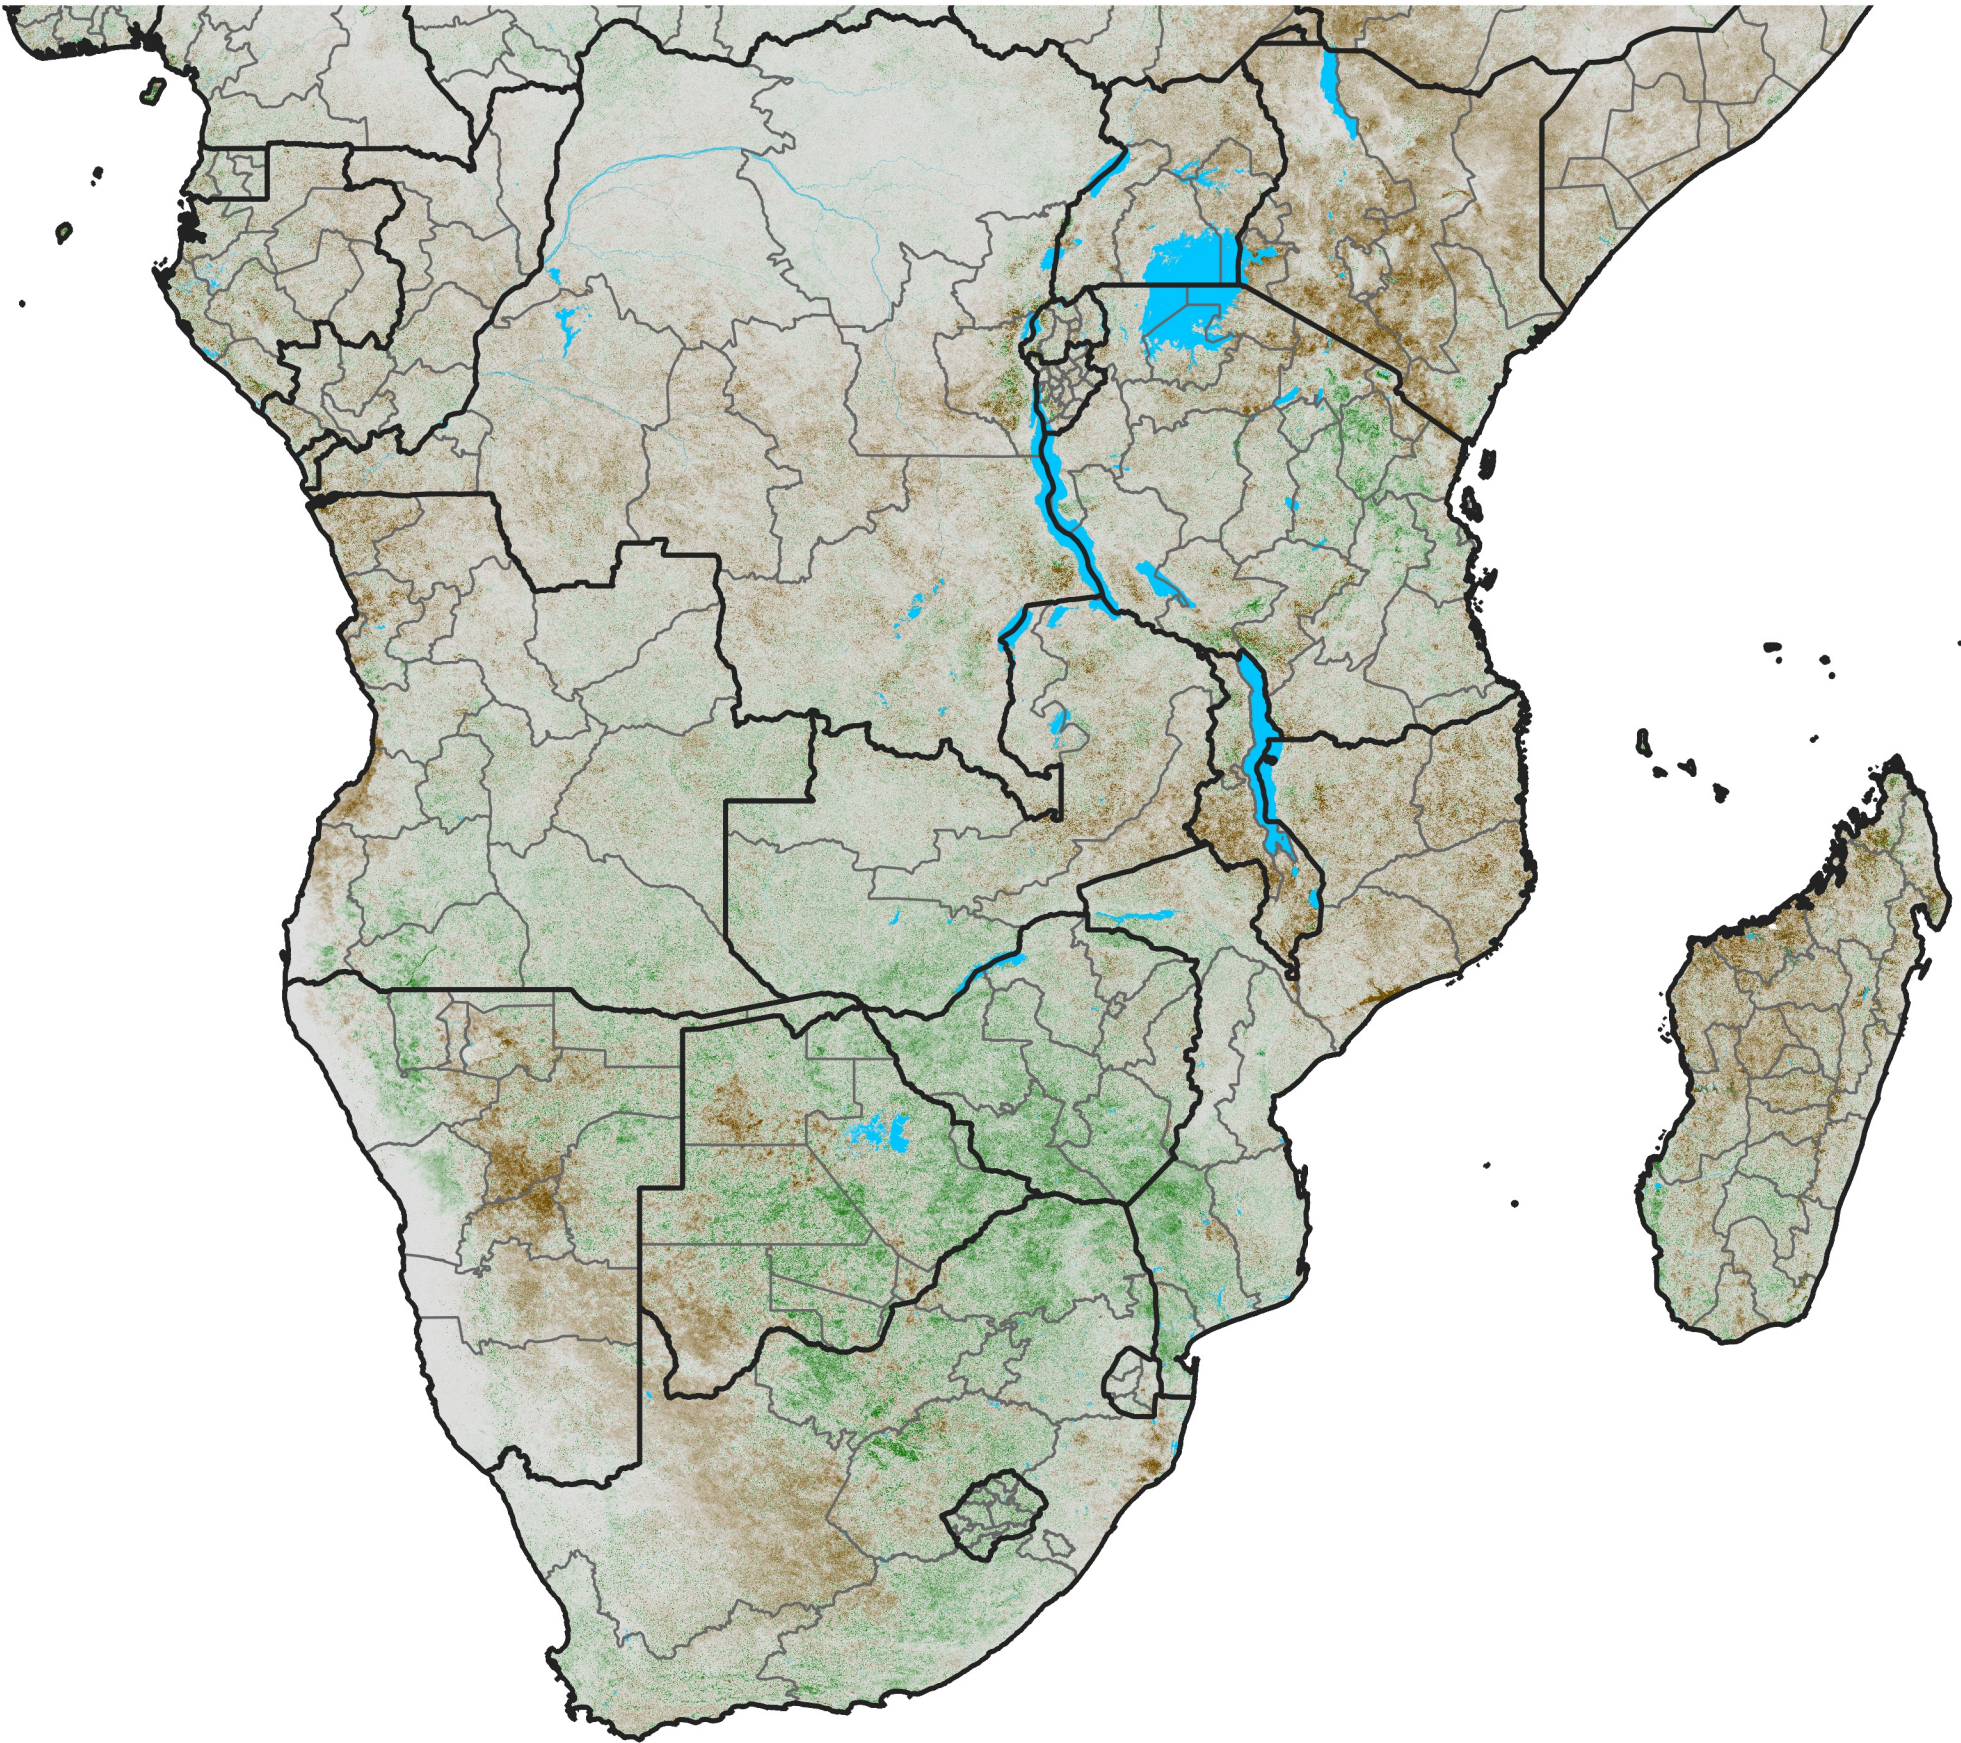

# Southern Africa

## NDVI Anomaly

2015 minus Mean (2012 - 2021)

Period 06 / Jan 21 - 31, 2015

### NDVI Anomaly

< -0.3   -0.2   -0.1   -0.05   0.05   0.1   0.2   >0.3

Negative

No Difference

Positive