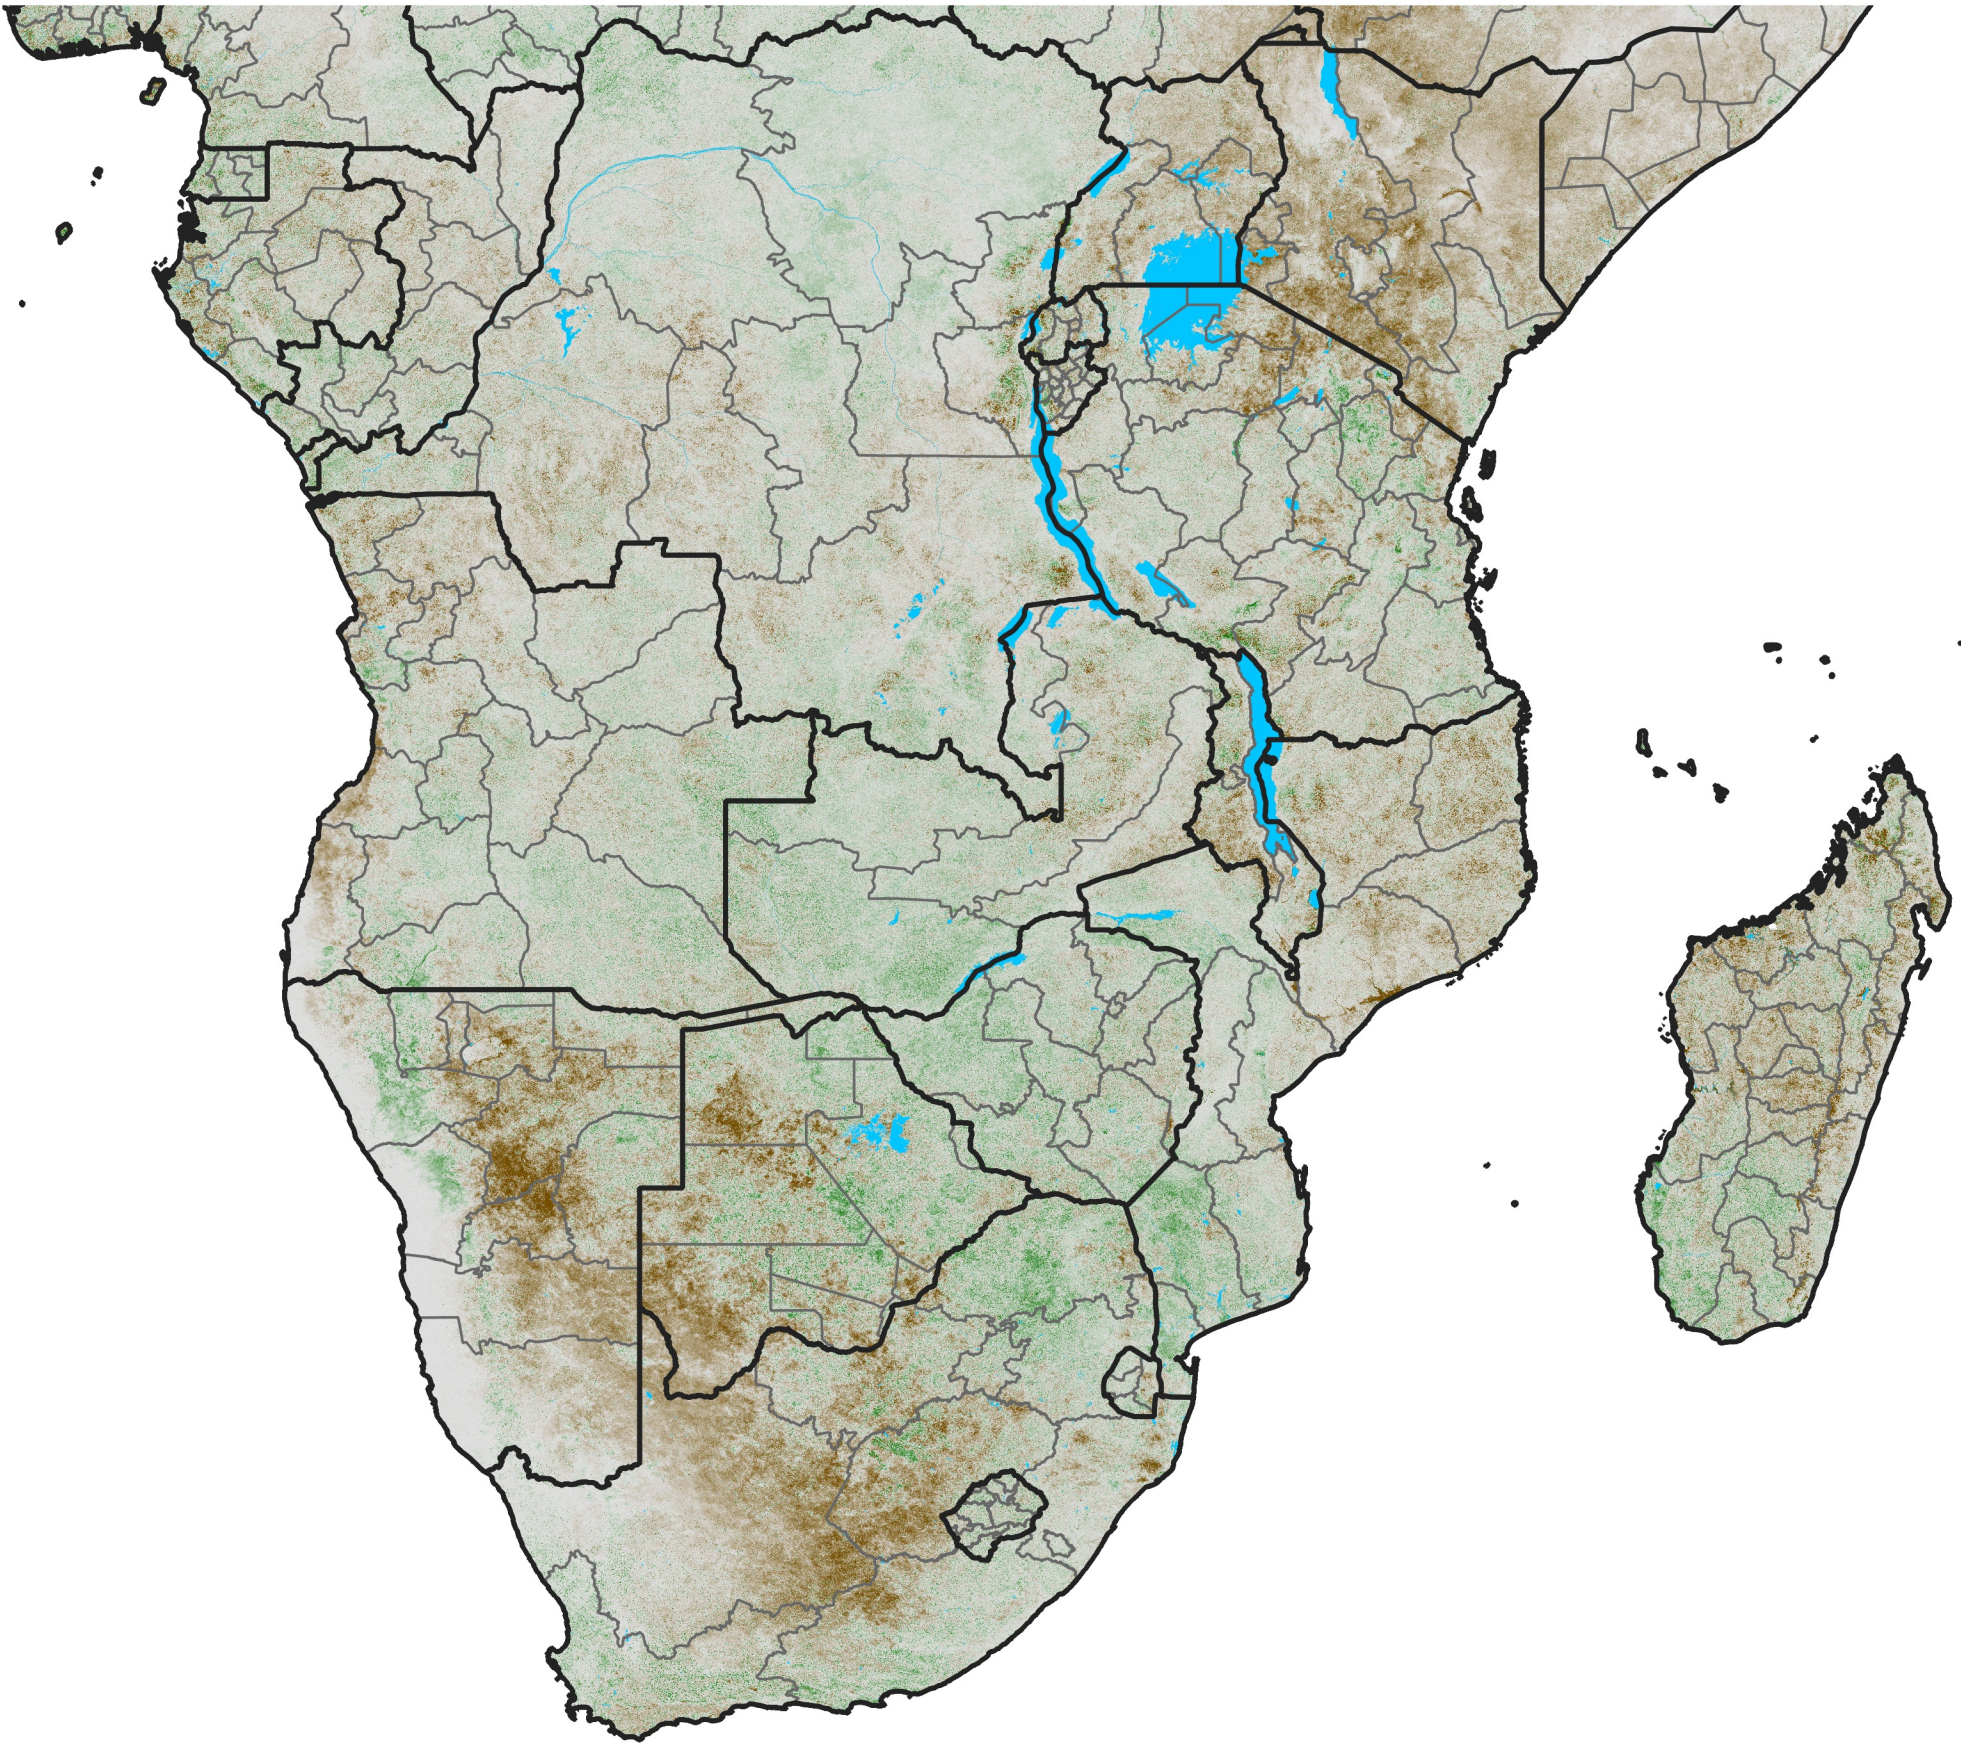

# Southern Africa

## NDVI Anomaly

2015 minus Mean (2012 - 2021)

Period 09 / Feb 06 - 15, 2015

### NDVI Anomaly

< -0.3   -0.2   -0.1   -0.05   0.05   0.1   0.2   >0.3

Negative

No Difference

Positive