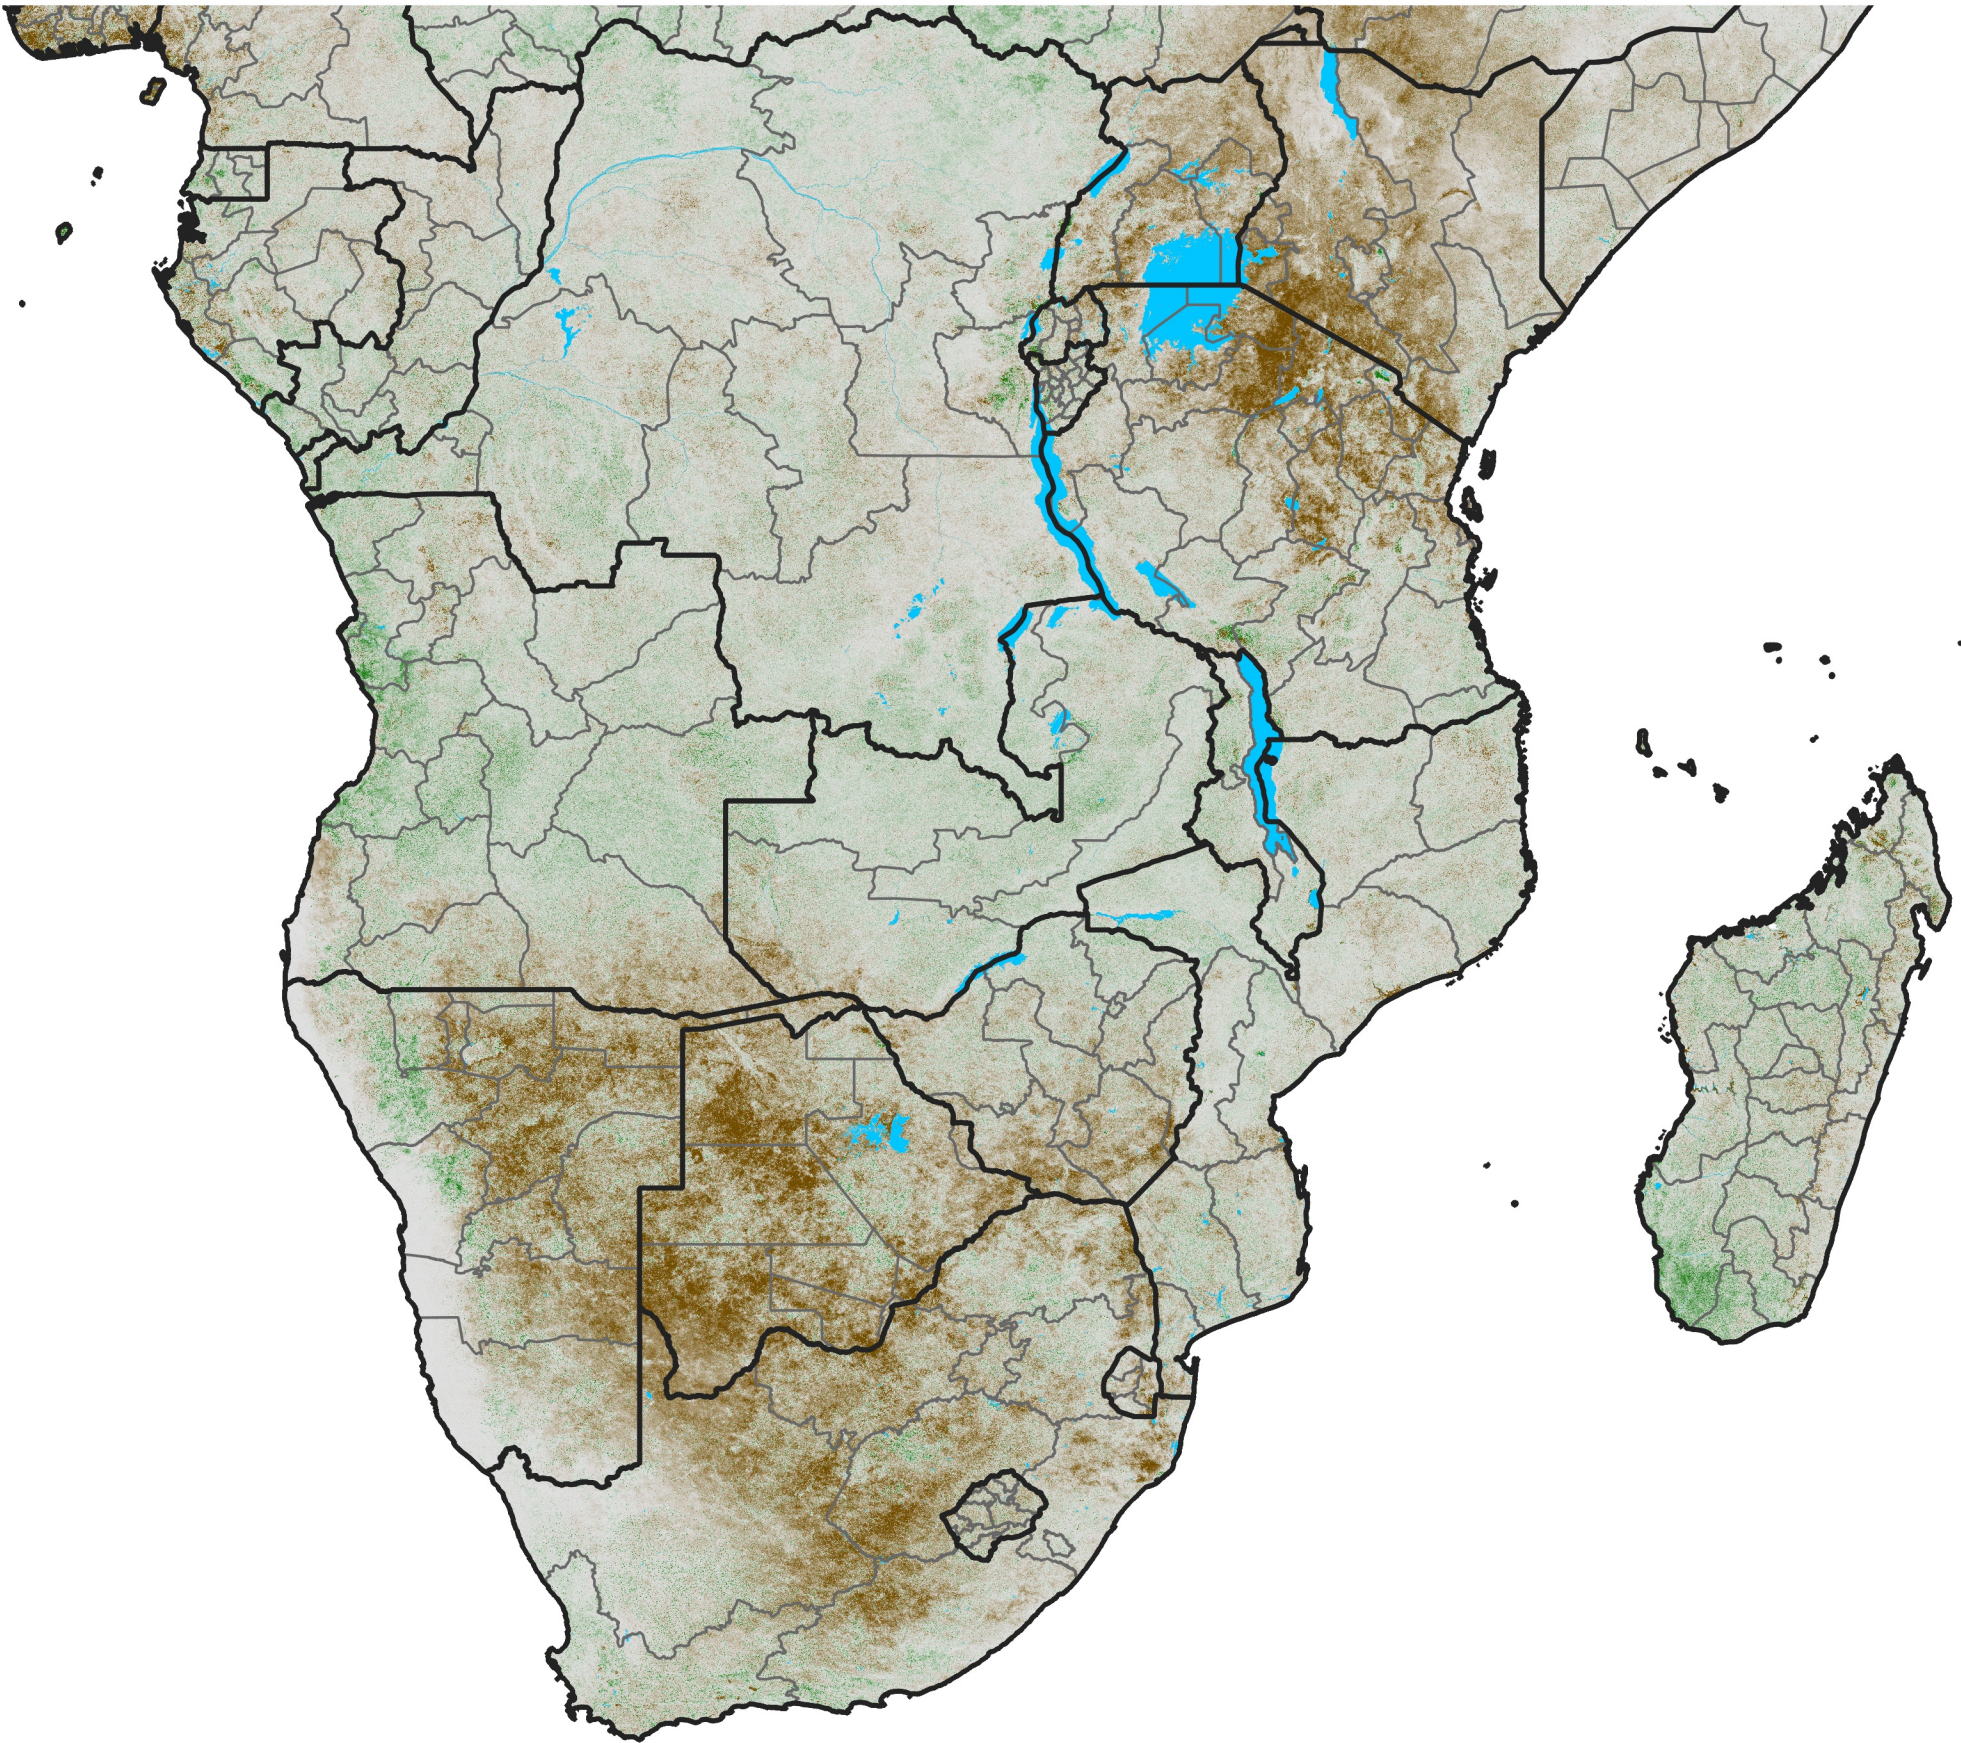

Southern Africa

NDVI Anomaly

2015 minus Mean (2012 - 2021)

Period 15 / Mar 06 - 15, 2015

NDVI Anomaly

< -0.3 -0.2 -0.1 -0.05 0.05 0.1 0.2 >0.3

Negative

No Difference