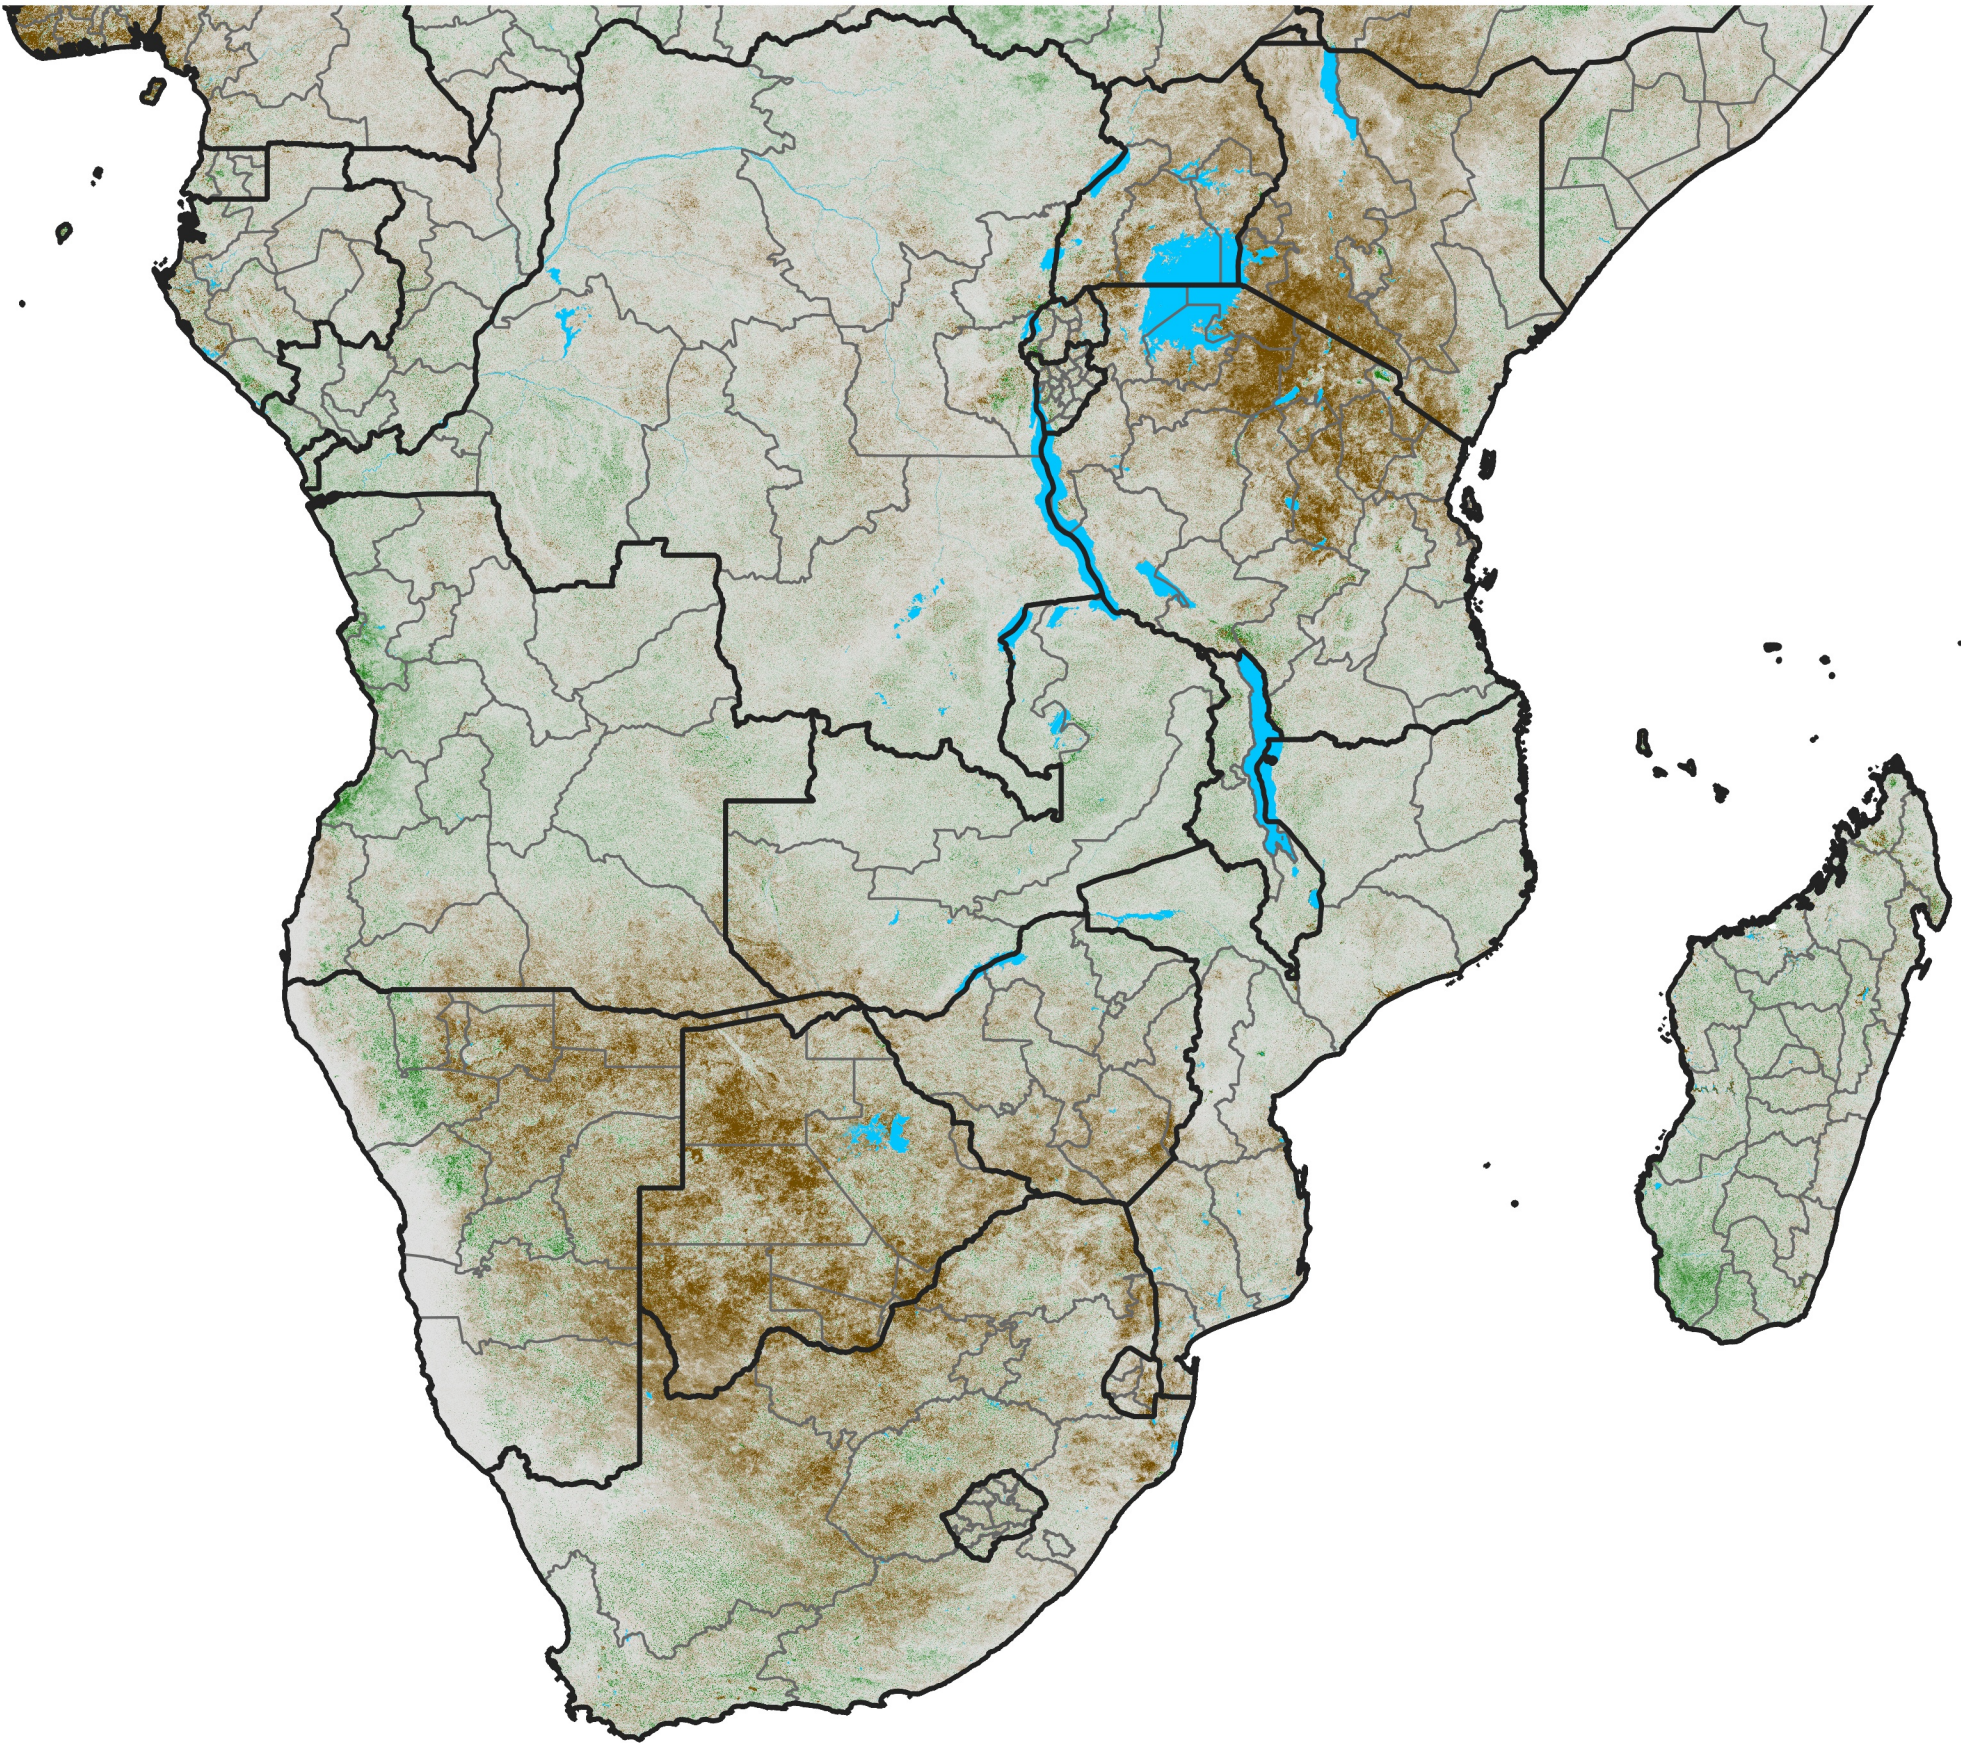

# Southern Africa

## NDVI Anomaly

2015 minus Mean (2012 - 2021)

Period 17 / Mar 16 - 25, 2015

### NDVI Anomaly

< -0.3   -0.2   -0.1   -0.05   0.05   0.1   0.2   >0.3

Negative

No Difference

Positive